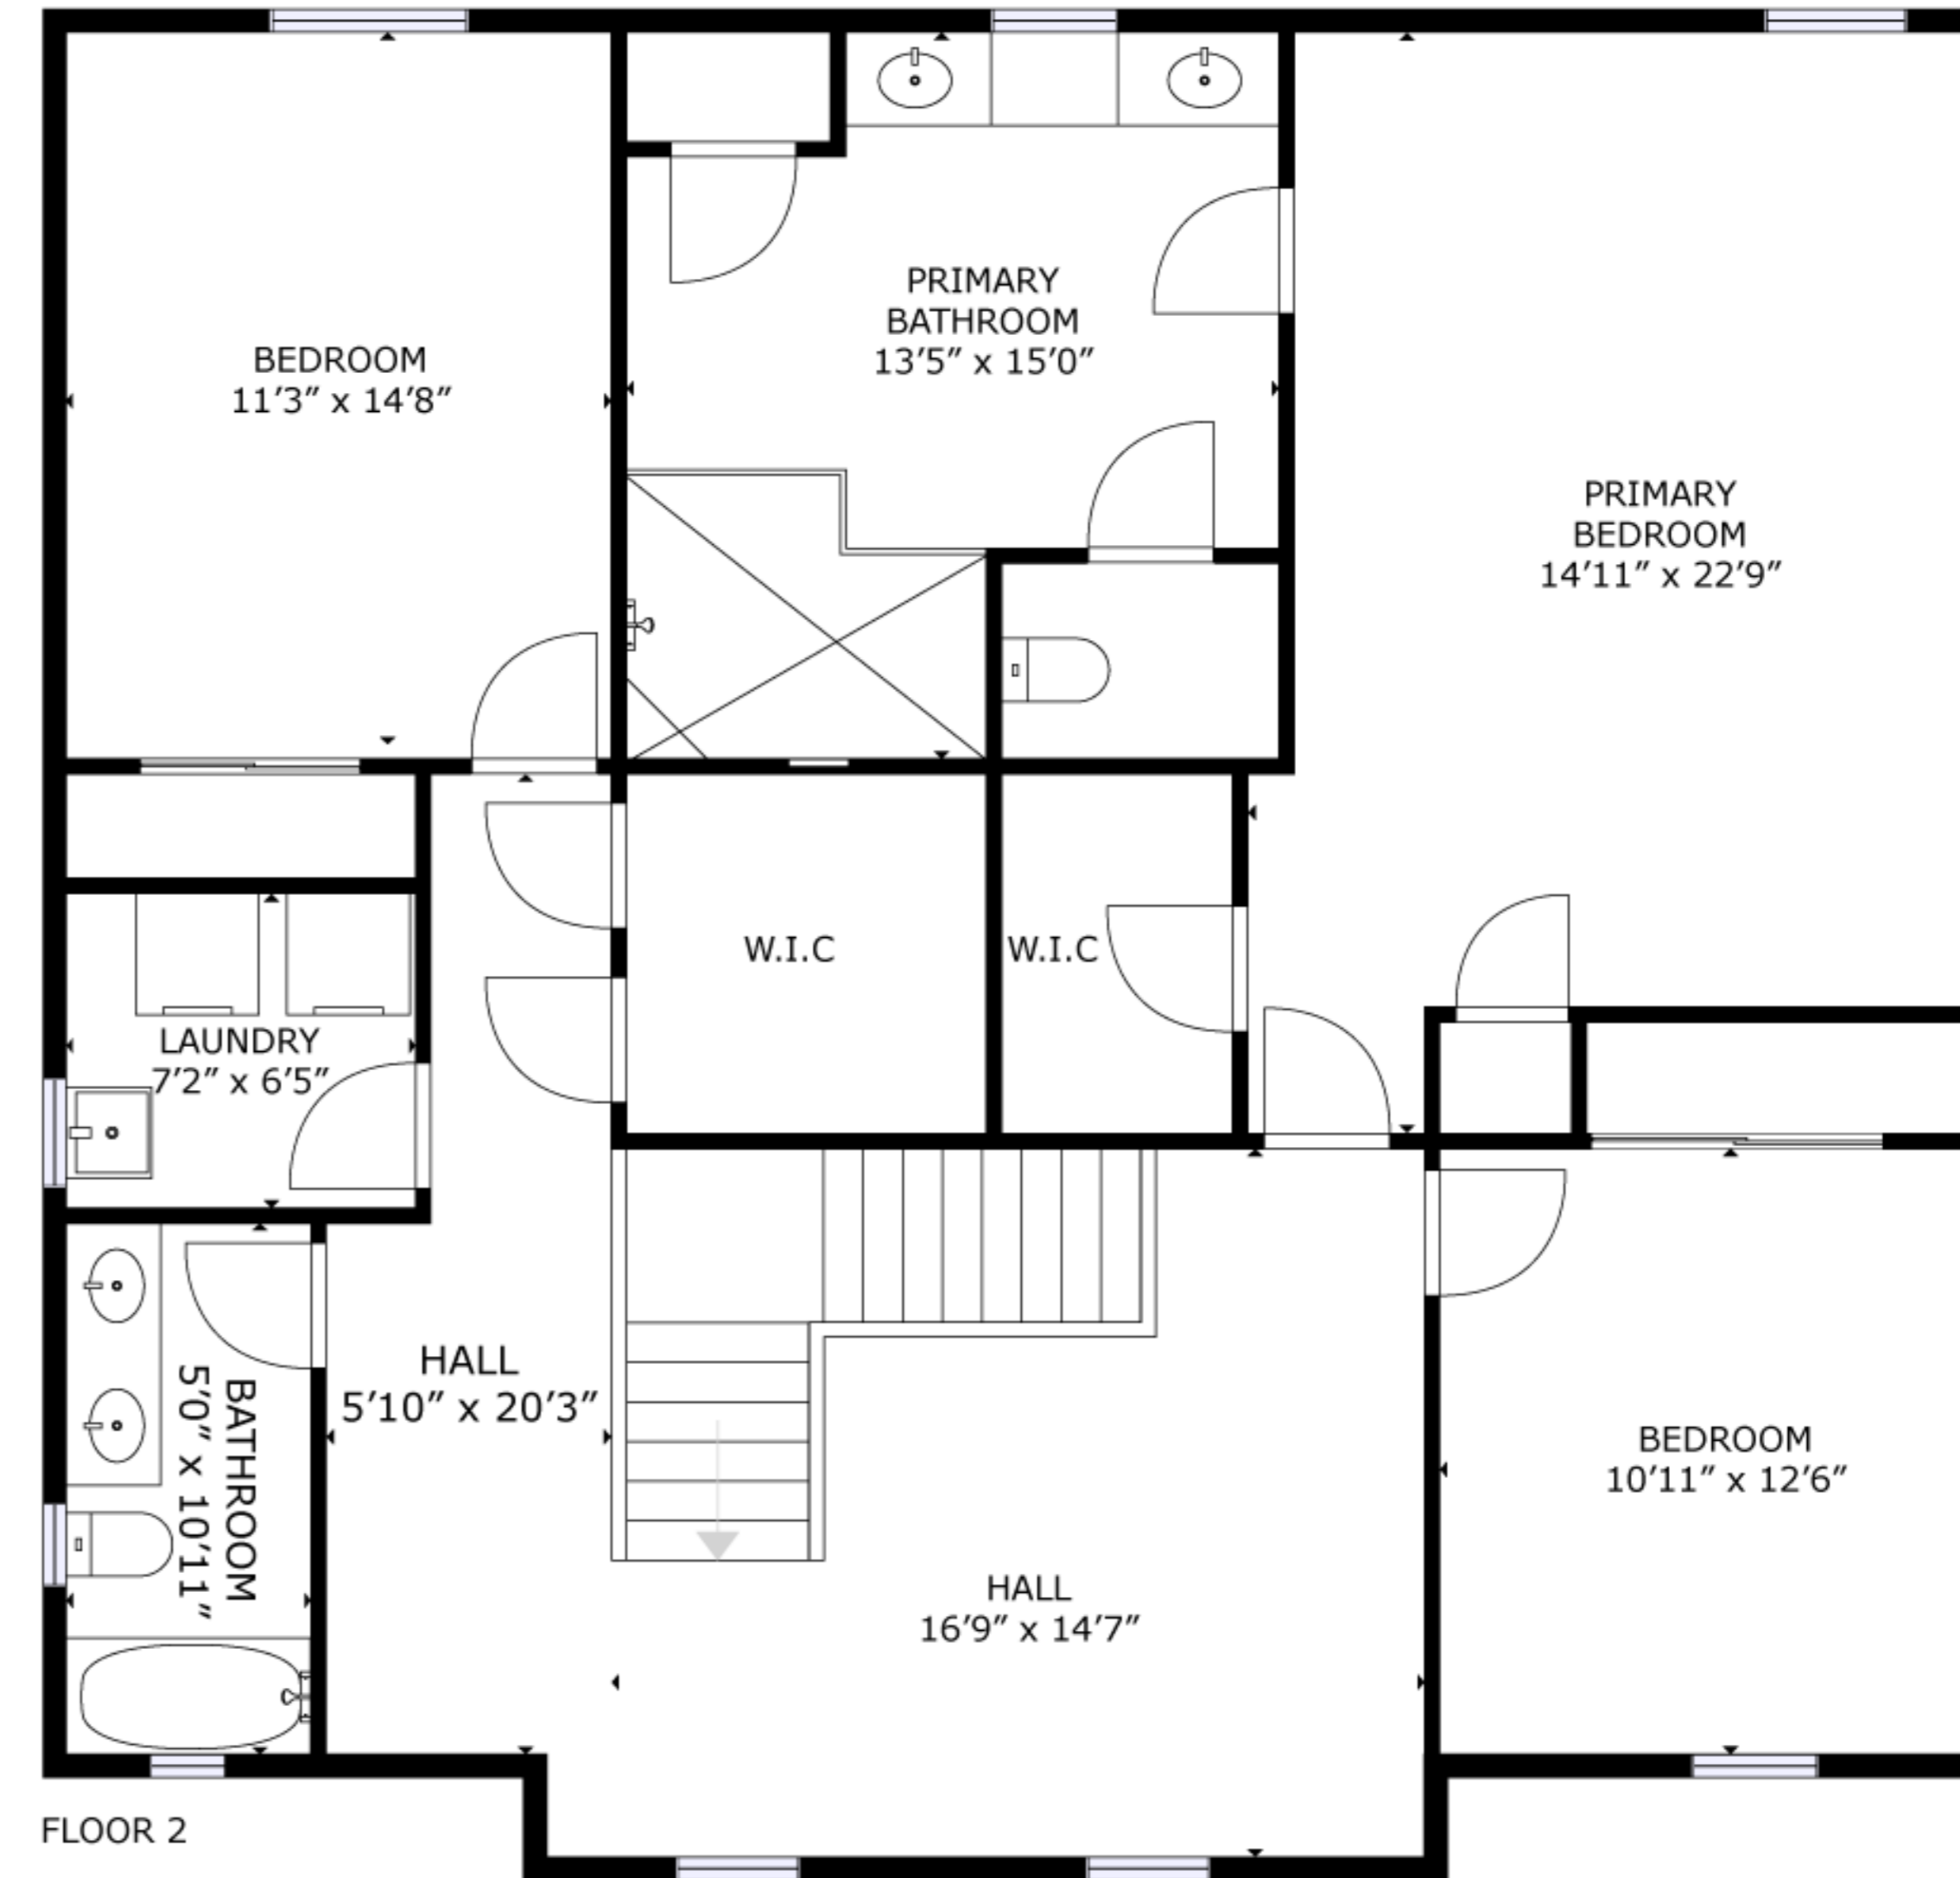

FLOOR 1

FLOOR 2

GROSS INTERNAL AREA
 FLOOR 1: 1420 sq.ft, FLOOR 2: 1420 sq.ft
 TOTAL: 2840 sq.ft

SIZES AND DIMENSIONS ARE APPROXIMATE, ACTUAL MAY VARY.