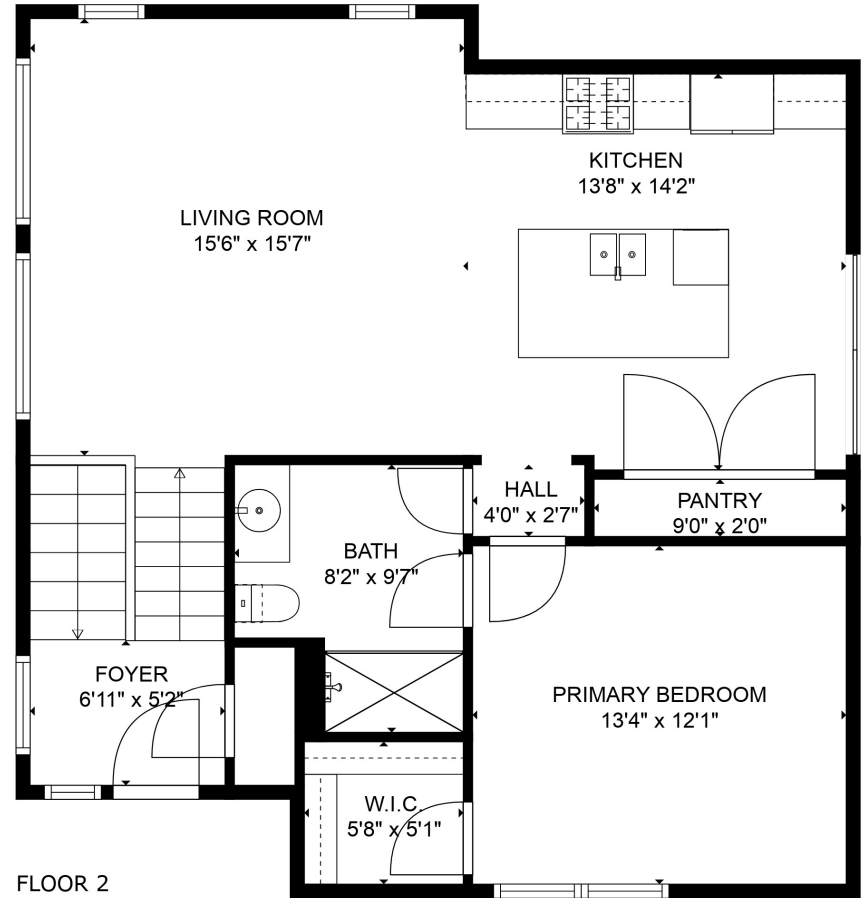

FLOOR 1

FLOOR 2

TOTAL: 1344 sq. ft
 FLOOR 1: 507 sq. ft, FLOOR 2: 837 sq. ft
 EXCLUDED AREAS: GARAGE: 362 sq. ft

SIZES AND DIMENSIONS ARE APPROXIMATE, ACTUAL MAY VARY.

TOTAL: 1344 sq. ft
FLOOR 1: 507 sq. ft, FLOOR 2: 837 sq. ft
EXCLUDED AREAS: GARAGE: 362 sq. ft

SIZES AND DIMENSIONS ARE APPROXIMATE, ACTUAL MAY VARY.

TOTAL: 1344 sq. ft
FLOOR 1: 507 sq. ft, FLOOR 2: 837 sq. ft
EXCLUDED AREAS: GARAGE: 362 sq. ft

SIZES AND DIMENSIONS ARE APPROXIMATE, ACTUAL MAY VARY.