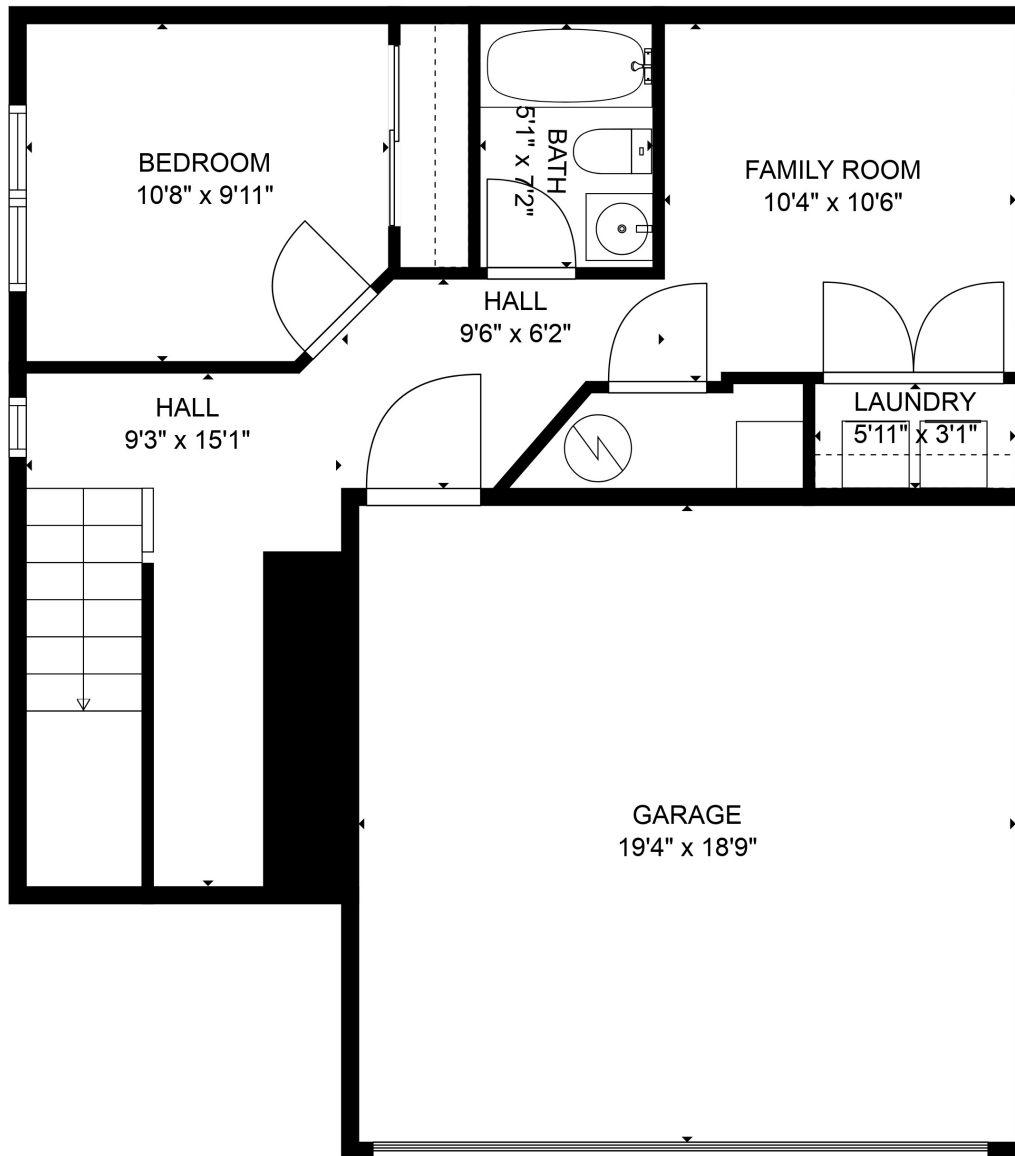

FLOOR 1

FLOOR 2

TOTAL: 1344 sq. ft
 FLOOR 1: 507 sq. ft, FLOOR 2: 837 sq. ft
 EXCLUDED AREAS: GARAGE: 362 sq. ft

SIZES AND DIMENSIONS ARE APPROXIMATE, ACTUAL MAY VARY.

TOTAL: 1344 sq. ft
FLOOR 1: 507 sq. ft, FLOOR 2: 837 sq. ft
EXCLUDED AREAS: GARAGE: 362 sq. ft

SIZES AND DIMENSIONS ARE APPROXIMATE, ACTUAL MAY VARY.

TOTAL: 1344 sq. ft
FLOOR 1: 507 sq. ft, FLOOR 2: 837 sq. ft
EXCLUDED AREAS: GARAGE: 362 sq. ft

SIZES AND DIMENSIONS ARE APPROXIMATE, ACTUAL MAY VARY.