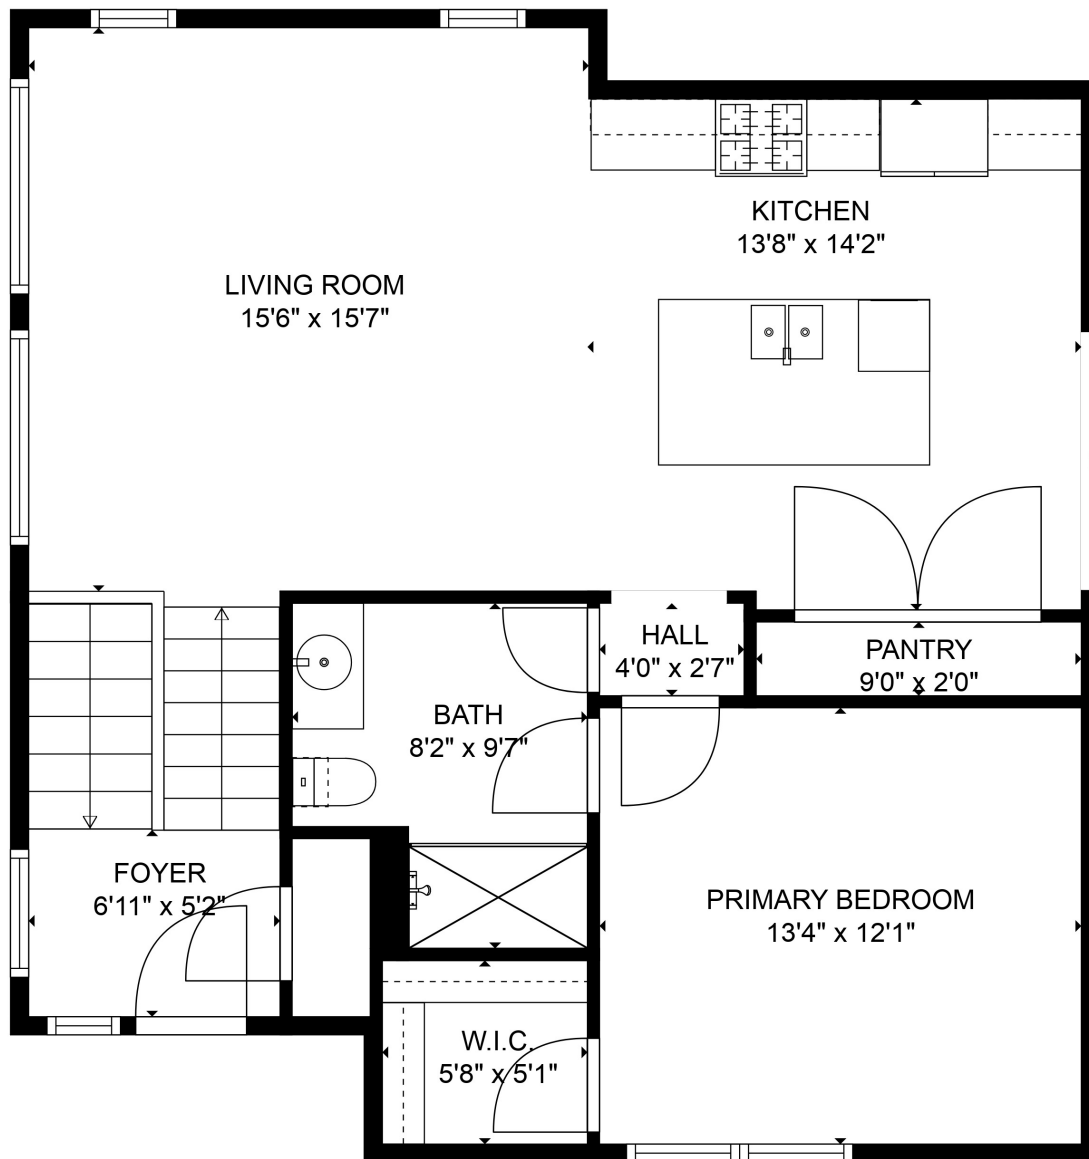

FLOOR 1

FLOOR 2

TOTAL: 1344 sq. ft
 FLOOR 1: 507 sq. ft, FLOOR 2: 837 sq. ft
 EXCLUDED AREAS: GARAGE: 362 sq. ft

SIZES AND DIMENSIONS ARE APPROXIMATE, ACTUAL MAY VARY.

TOTAL: 1344 sq. ft
FLOOR 1: 507 sq. ft, FLOOR 2: 837 sq. ft
EXCLUDED AREAS: GARAGE: 362 sq. ft

SIZES AND DIMENSIONS ARE APPROXIMATE, ACTUAL MAY VARY.

TOTAL: 1344 sq. ft
FLOOR 1: 507 sq. ft, FLOOR 2: 837 sq. ft
EXCLUDED AREAS: GARAGE: 362 sq. ft

SIZES AND DIMENSIONS ARE APPROXIMATE, ACTUAL MAY VARY.