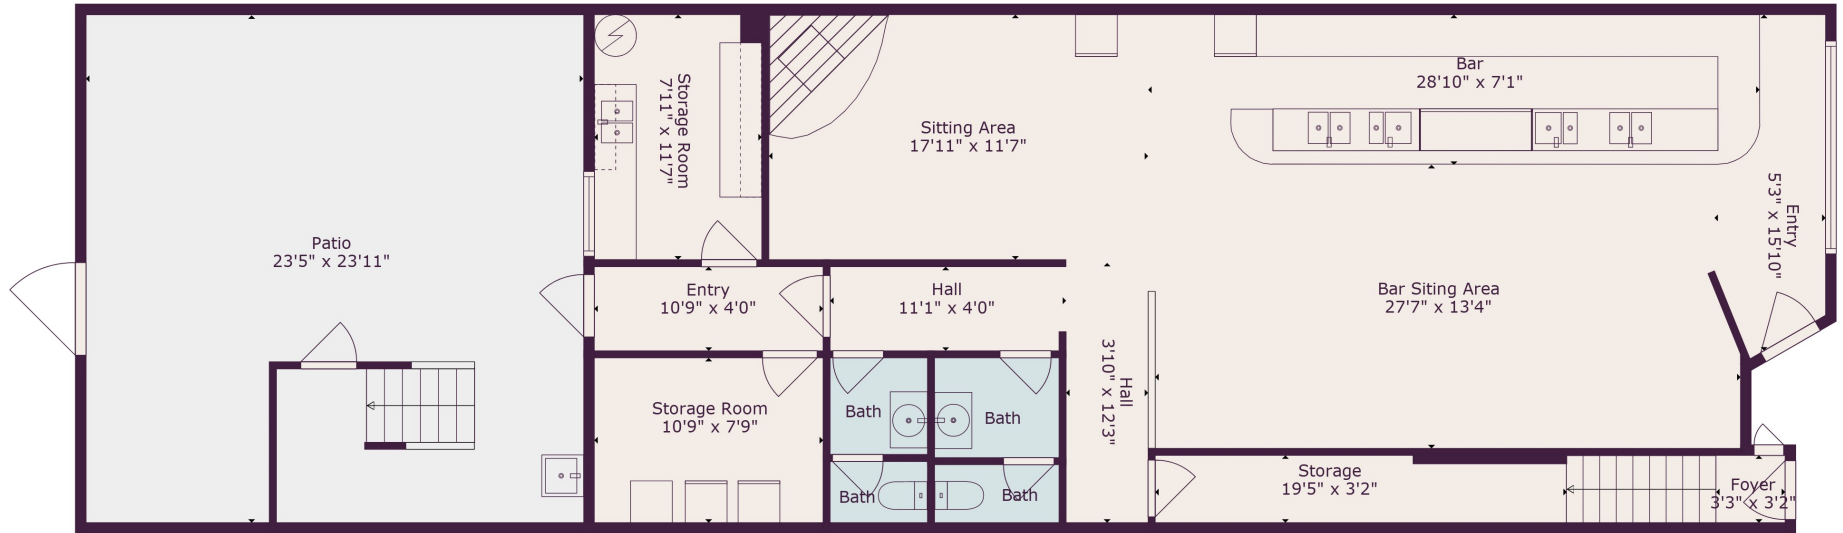

Floor 2

Floor 1

**TOTAL: 2216 sq. ft**  
 Below Ground: 1217 sq. ft, FLOOR 2: 999 sq. ft  
 EXCLUDED AREAS: STORAGE ROOM: 84 sq. ft, STORAGE: 62 sq. ft, PATIO: 556 sq. ft,  
 DECK: 426 sq. ft

Sizes And Dimensions Are Approximate, Actual May Vary.

**TOTAL: 2216 sq. ft**

Below Ground: 1217 sq. ft, FLOOR 2: 999 sq. ft

EXCLUDED AREAS: STORAGE ROOM: 84 sq. ft, STORAGE: 62 sq. ft, PATIO: 556 sq. ft,  
DECK: 426 sq. ft

Sizes And Dimensions Are Approximate, Actual May Vary.