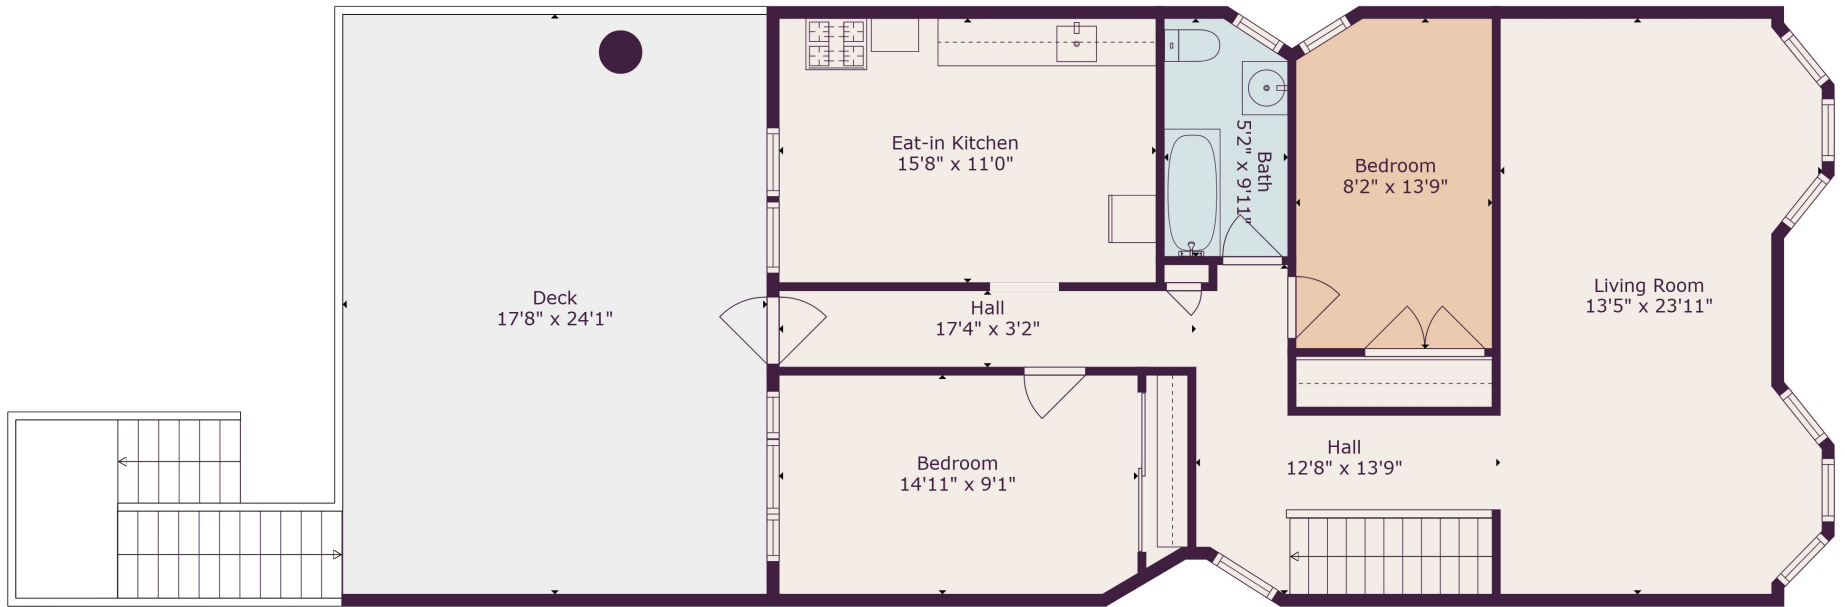

Floor 2

Floor 1

**TOTAL: 2216 sq. ft**  
 Below Ground: 1217 sq. ft, FLOOR 2: 999 sq. ft  
 EXCLUDED AREAS: STORAGE ROOM: 84 sq. ft, STORAGE: 62 sq. ft, PATIO: 556 sq. ft,  
 DECK: 426 sq. ft

Sizes And Dimensions Are Approximate, Actual May Vary.

**TOTAL: 2216 sq. ft**

Below Ground: 1217 sq. ft, FLOOR 2: 999 sq. ft

EXCLUDED AREAS: STORAGE ROOM: 84 sq. ft, STORAGE: 62 sq. ft, PATIO: 556 sq. ft,  
DECK: 426 sq. ft

Sizes And Dimensions Are Approximate, Actual May Vary.