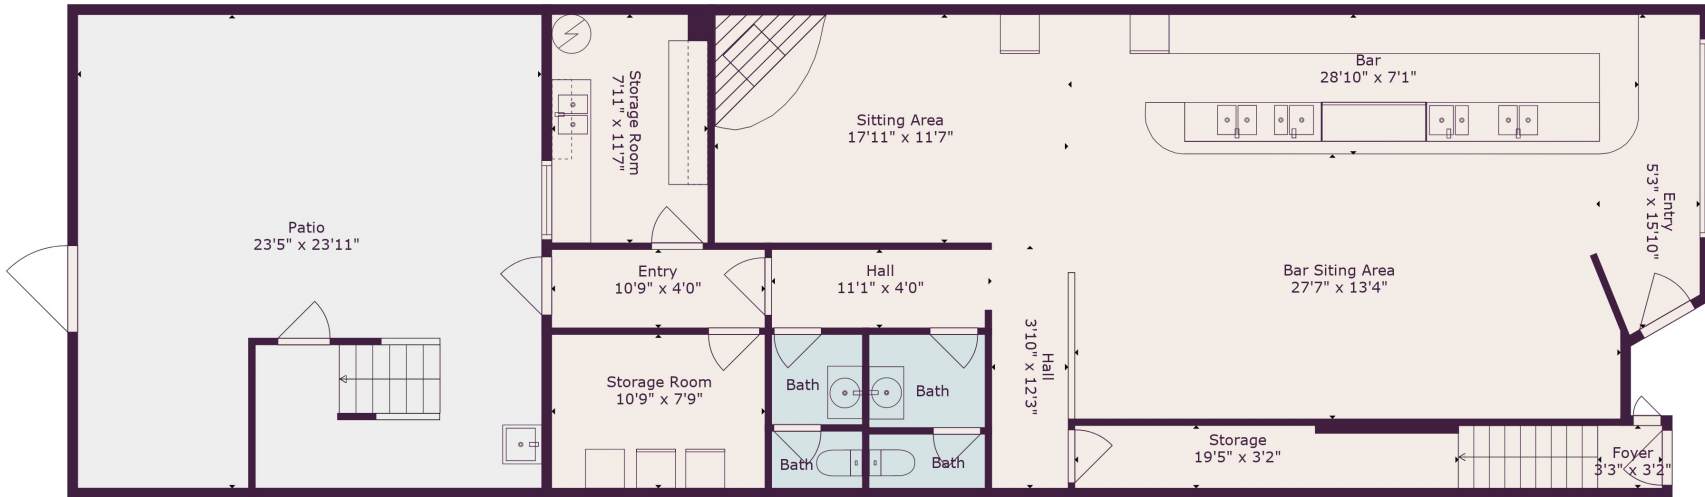

Floor 2

Floor 1

**TOTAL: 2216 sq. ft**  
 Below Ground: 1217 sq. ft, FLOOR 2: 999 sq. ft  
 EXCLUDED AREAS: STORAGE ROOM: 84 sq. ft, STORAGE: 62 sq. ft, PATIO: 556 sq. ft,  
 DECK: 426 sq. ft

Sizes And Dimensions Are Approximate, Actual May Vary.

**TOTAL: 2216 sq. ft**

Below Ground: 1217 sq. ft, FLOOR 2: 999 sq. ft

EXCLUDED AREAS: STORAGE ROOM: 84 sq. ft, STORAGE: 62 sq. ft, PATIO: 556 sq. ft,  
DECK: 426 sq. ft

Sizes And Dimensions Are Approximate, Actual May Vary.