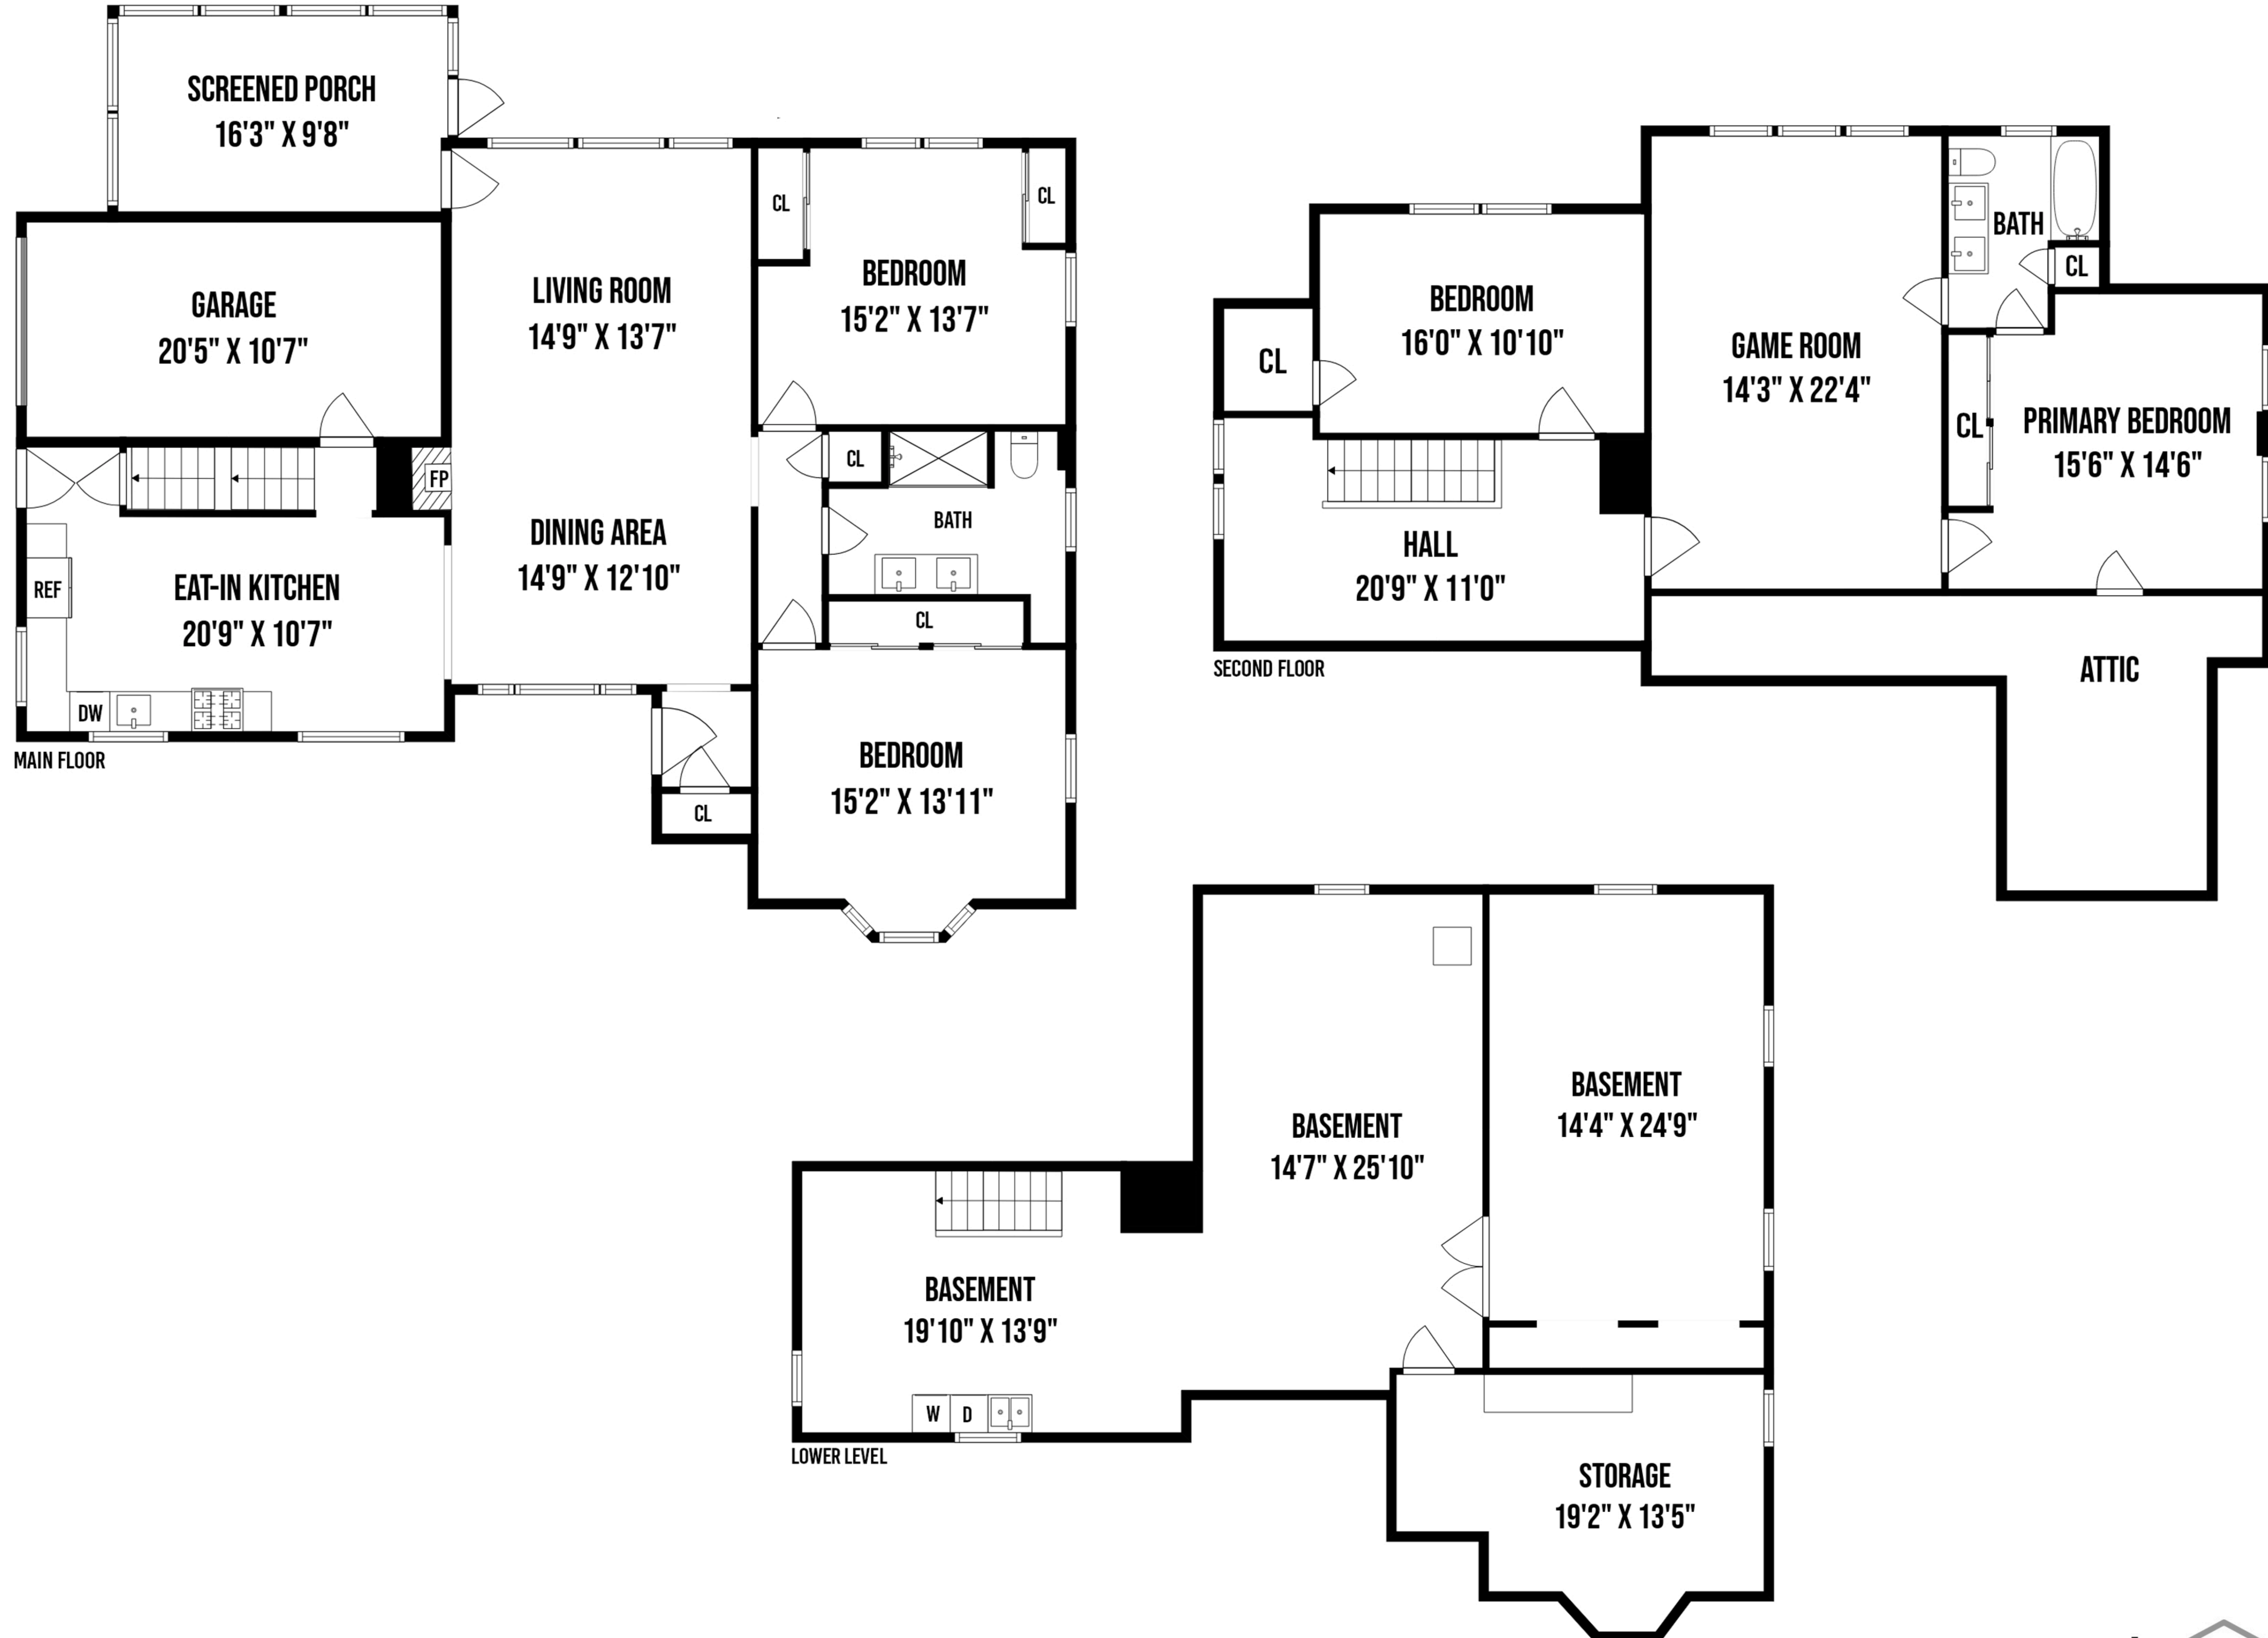

155 BEECH STREET FLORAL PARK NY

PREPARED BY "HOME MEDIA GROUP INC." TEL 212-731-2301  
THIS FLOOR PLAN ILLUSTRATION IS AN APPROXIMATION OF EXISTING STRUCTURES AND FEATURES AND IS PROVIDED FOR CONVENIENCE ONLY  
WITH THE PERMISSION OF THE SELLER. ALL MEASUREMENTS ARE APPROXIMATE AND NOT GUARANTEED TO BE EXACT OR TO SCALE.