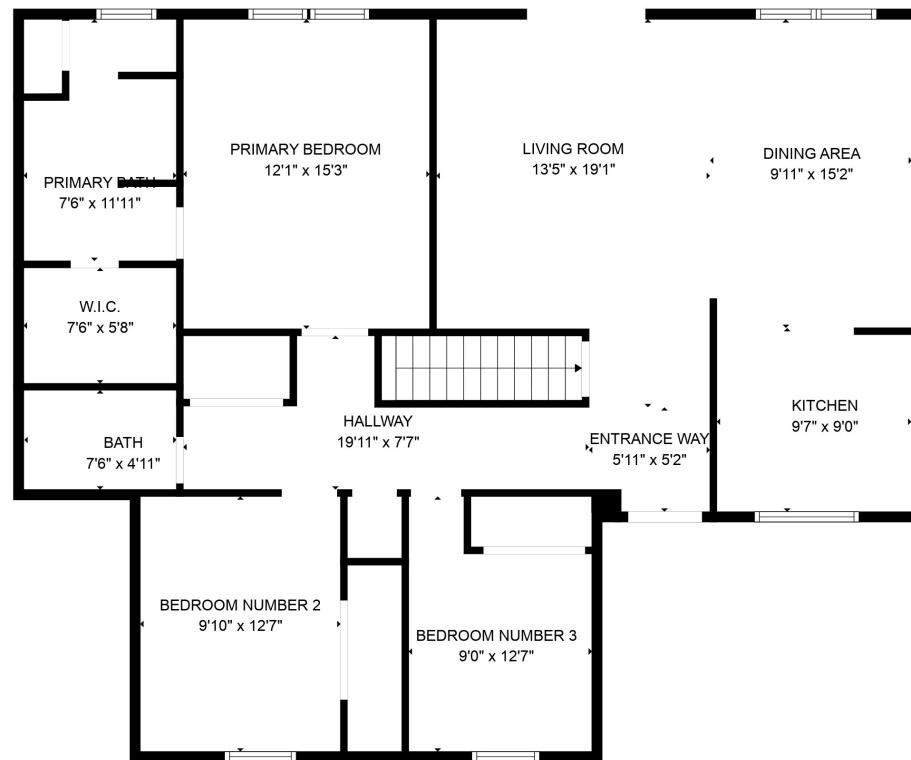

FLOOR 1

FLOOR 2

GROSS INTERNAL AREA  
 FLOOR 1: 1174 sq. ft, FLOOR 2: 1313 sq. ft  
 TOTAL: 2487 sq. ft

SIZES AND DIMENSIONS ARE APPROXIMATE, ACTUAL MAY VARY.

GROSS INTERNAL AREA  
FLOOR 1: 1174 sq. ft, FLOOR 2: 1313 sq. ft  
TOTAL: 2487 sq. ft  
SIZES AND DIMENSIONS ARE APPROXIMATE, ACTUAL MAY VARY.

GROSS INTERNAL AREA  
FLOOR 1: 1174 sq. ft, FLOOR 2: 1313 sq. ft  
TOTAL: 2487 sq. ft  
SIZES AND DIMENSIONS ARE APPROXIMATE, ACTUAL MAY VARY.