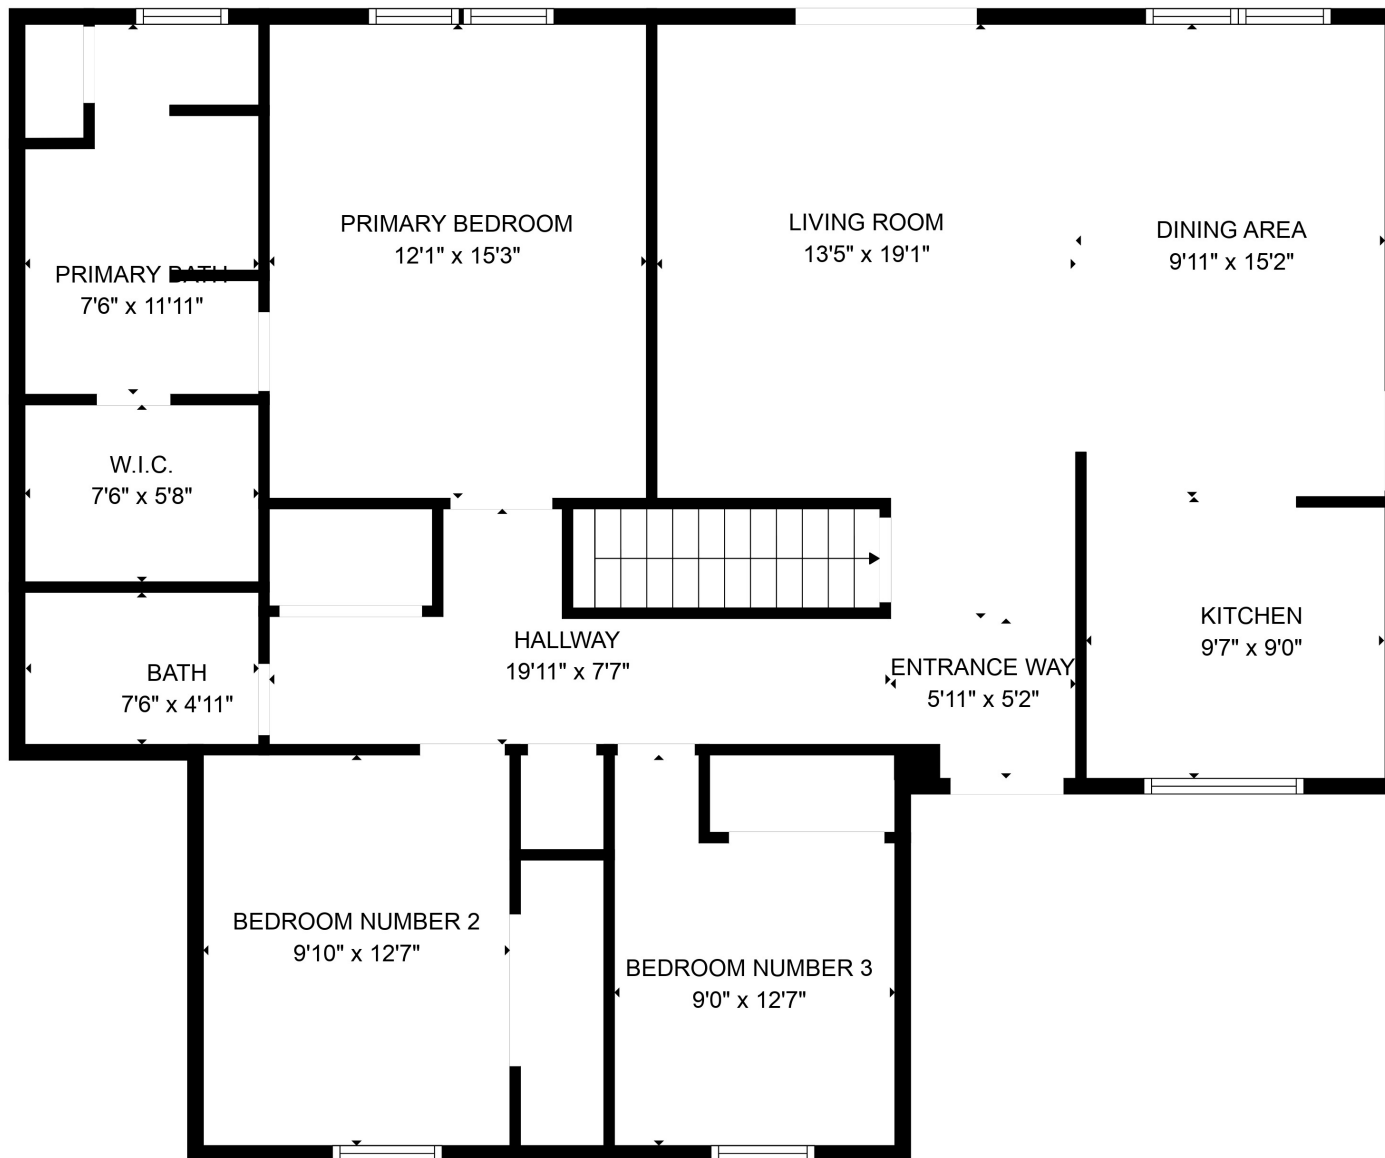

FLOOR 1

FLOOR 2

GROSS INTERNAL AREA  
 FLOOR 1: 1174 sq. ft, FLOOR 2: 1313 sq. ft  
 TOTAL: 2487 sq. ft

SIZES AND DIMENSIONS ARE APPROXIMATE, ACTUAL MAY VARY.

GROSS INTERNAL AREA  
FLOOR 1: 1174 sq. ft, FLOOR 2: 1313 sq. ft  
TOTAL: 2487 sq. ft  
SIZES AND DIMENSIONS ARE APPROXIMATE, ACTUAL MAY VARY.

GROSS INTERNAL AREA  
FLOOR 1: 1174 sq. ft, FLOOR 2: 1313 sq. ft  
TOTAL: 2487 sq. ft  
SIZES AND DIMENSIONS ARE APPROXIMATE, ACTUAL MAY VARY.