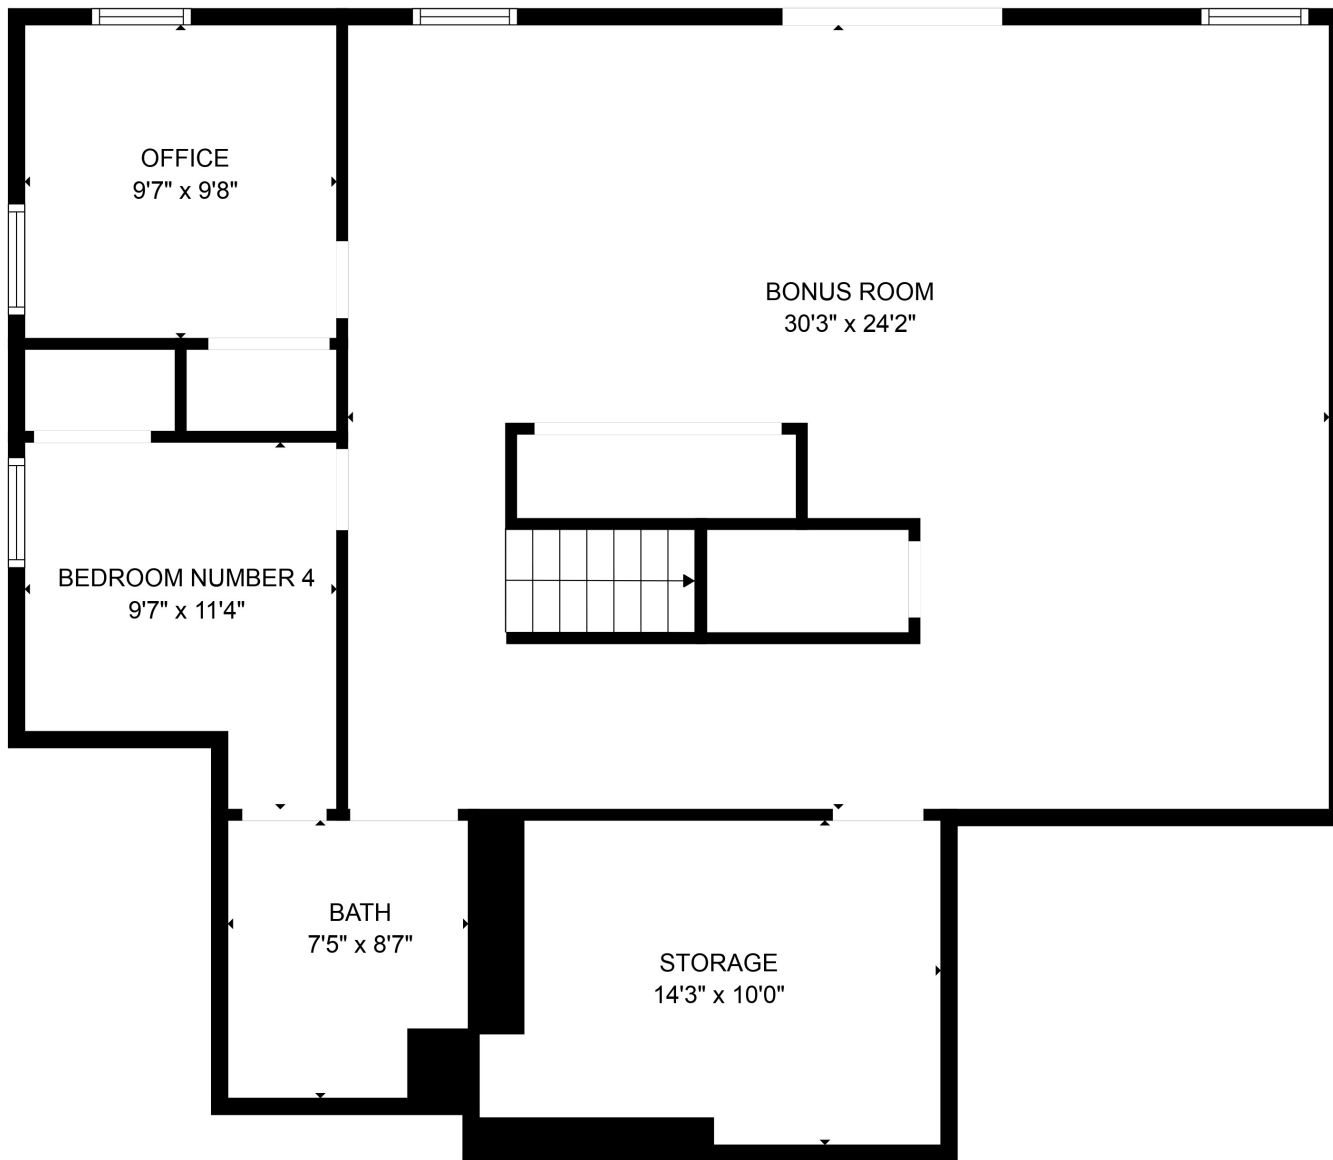

FLOOR 1

FLOOR 2

GROSS INTERNAL AREA  
 FLOOR 1: 1174 sq. ft, FLOOR 2: 1313 sq. ft  
 TOTAL: 2487 sq. ft

SIZES AND DIMENSIONS ARE APPROXIMATE, ACTUAL MAY VARY.

GROSS INTERNAL AREA  
FLOOR 1: 1174 sq. ft, FLOOR 2: 1313 sq. ft  
TOTAL: 2487 sq. ft  
SIZES AND DIMENSIONS ARE APPROXIMATE, ACTUAL MAY VARY.

GROSS INTERNAL AREA  
FLOOR 1: 1174 sq. ft, FLOOR 2: 1313 sq. ft  
TOTAL: 2487 sq. ft  
SIZES AND DIMENSIONS ARE APPROXIMATE, ACTUAL MAY VARY.