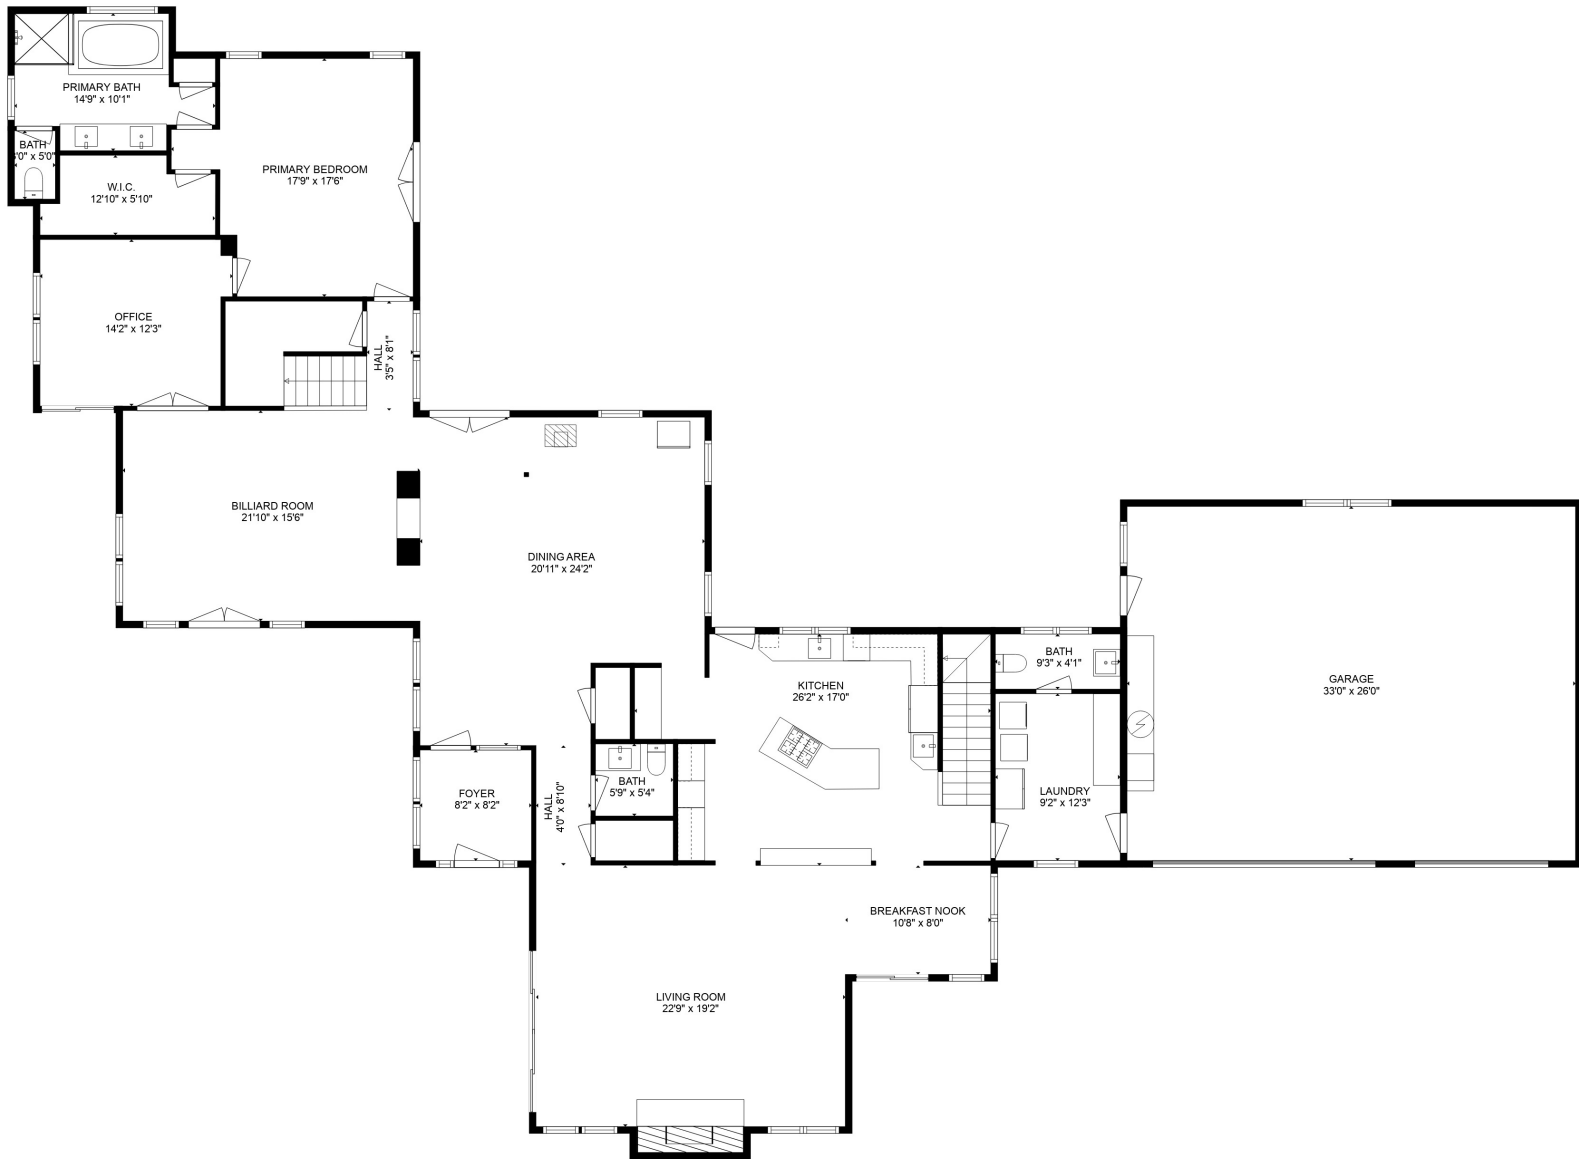

**TOTAL: 4147 sq. ft**  
 FLOOR 1: 2833 sq. ft, FLOOR 2: 1314 sq. ft  
 EXCLUDED AREAS: GARAGE: 858 sq. ft, FIREPLACE: 11 sq. ft, OPEN TO BELOW: 168 sq. ft

MEASUREMENTS ARE CALCULATED BY CUBICASA TECHNOLOGY. DEEMED HIGHLY RELIABLE BUT NOT GUARANTEED.