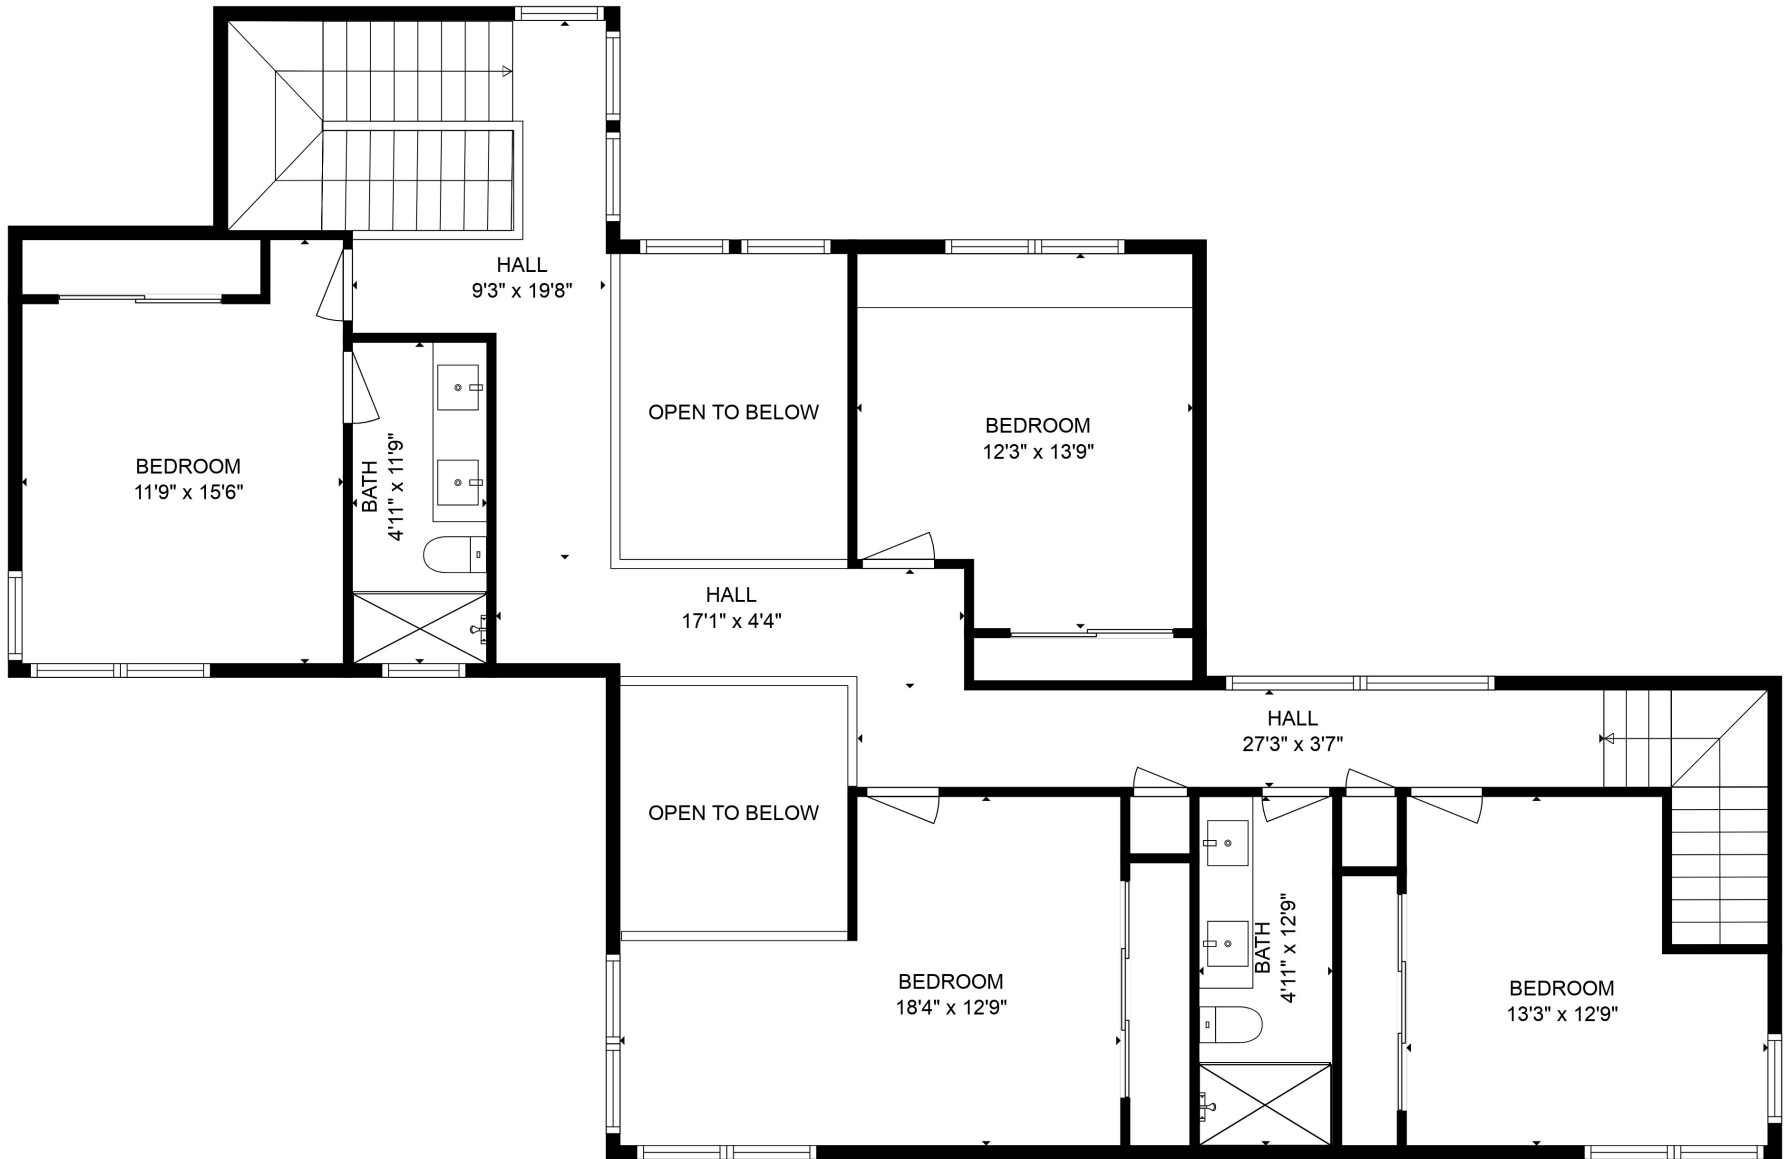

**TOTAL: 4147 sq. ft**  
 FLOOR 1: 2833 sq. ft, FLOOR 2: 1314 sq. ft  
 EXCLUDED AREAS: GARAGE: 858 sq. ft, FIREPLACE: 11 sq. ft, OPEN TO BELOW: 168 sq. ft

MEASUREMENTS ARE CALCULATED BY CUBICASA TECHNOLOGY. DEEMED HIGHLY RELIABLE BUT NOT GUARANTEED.