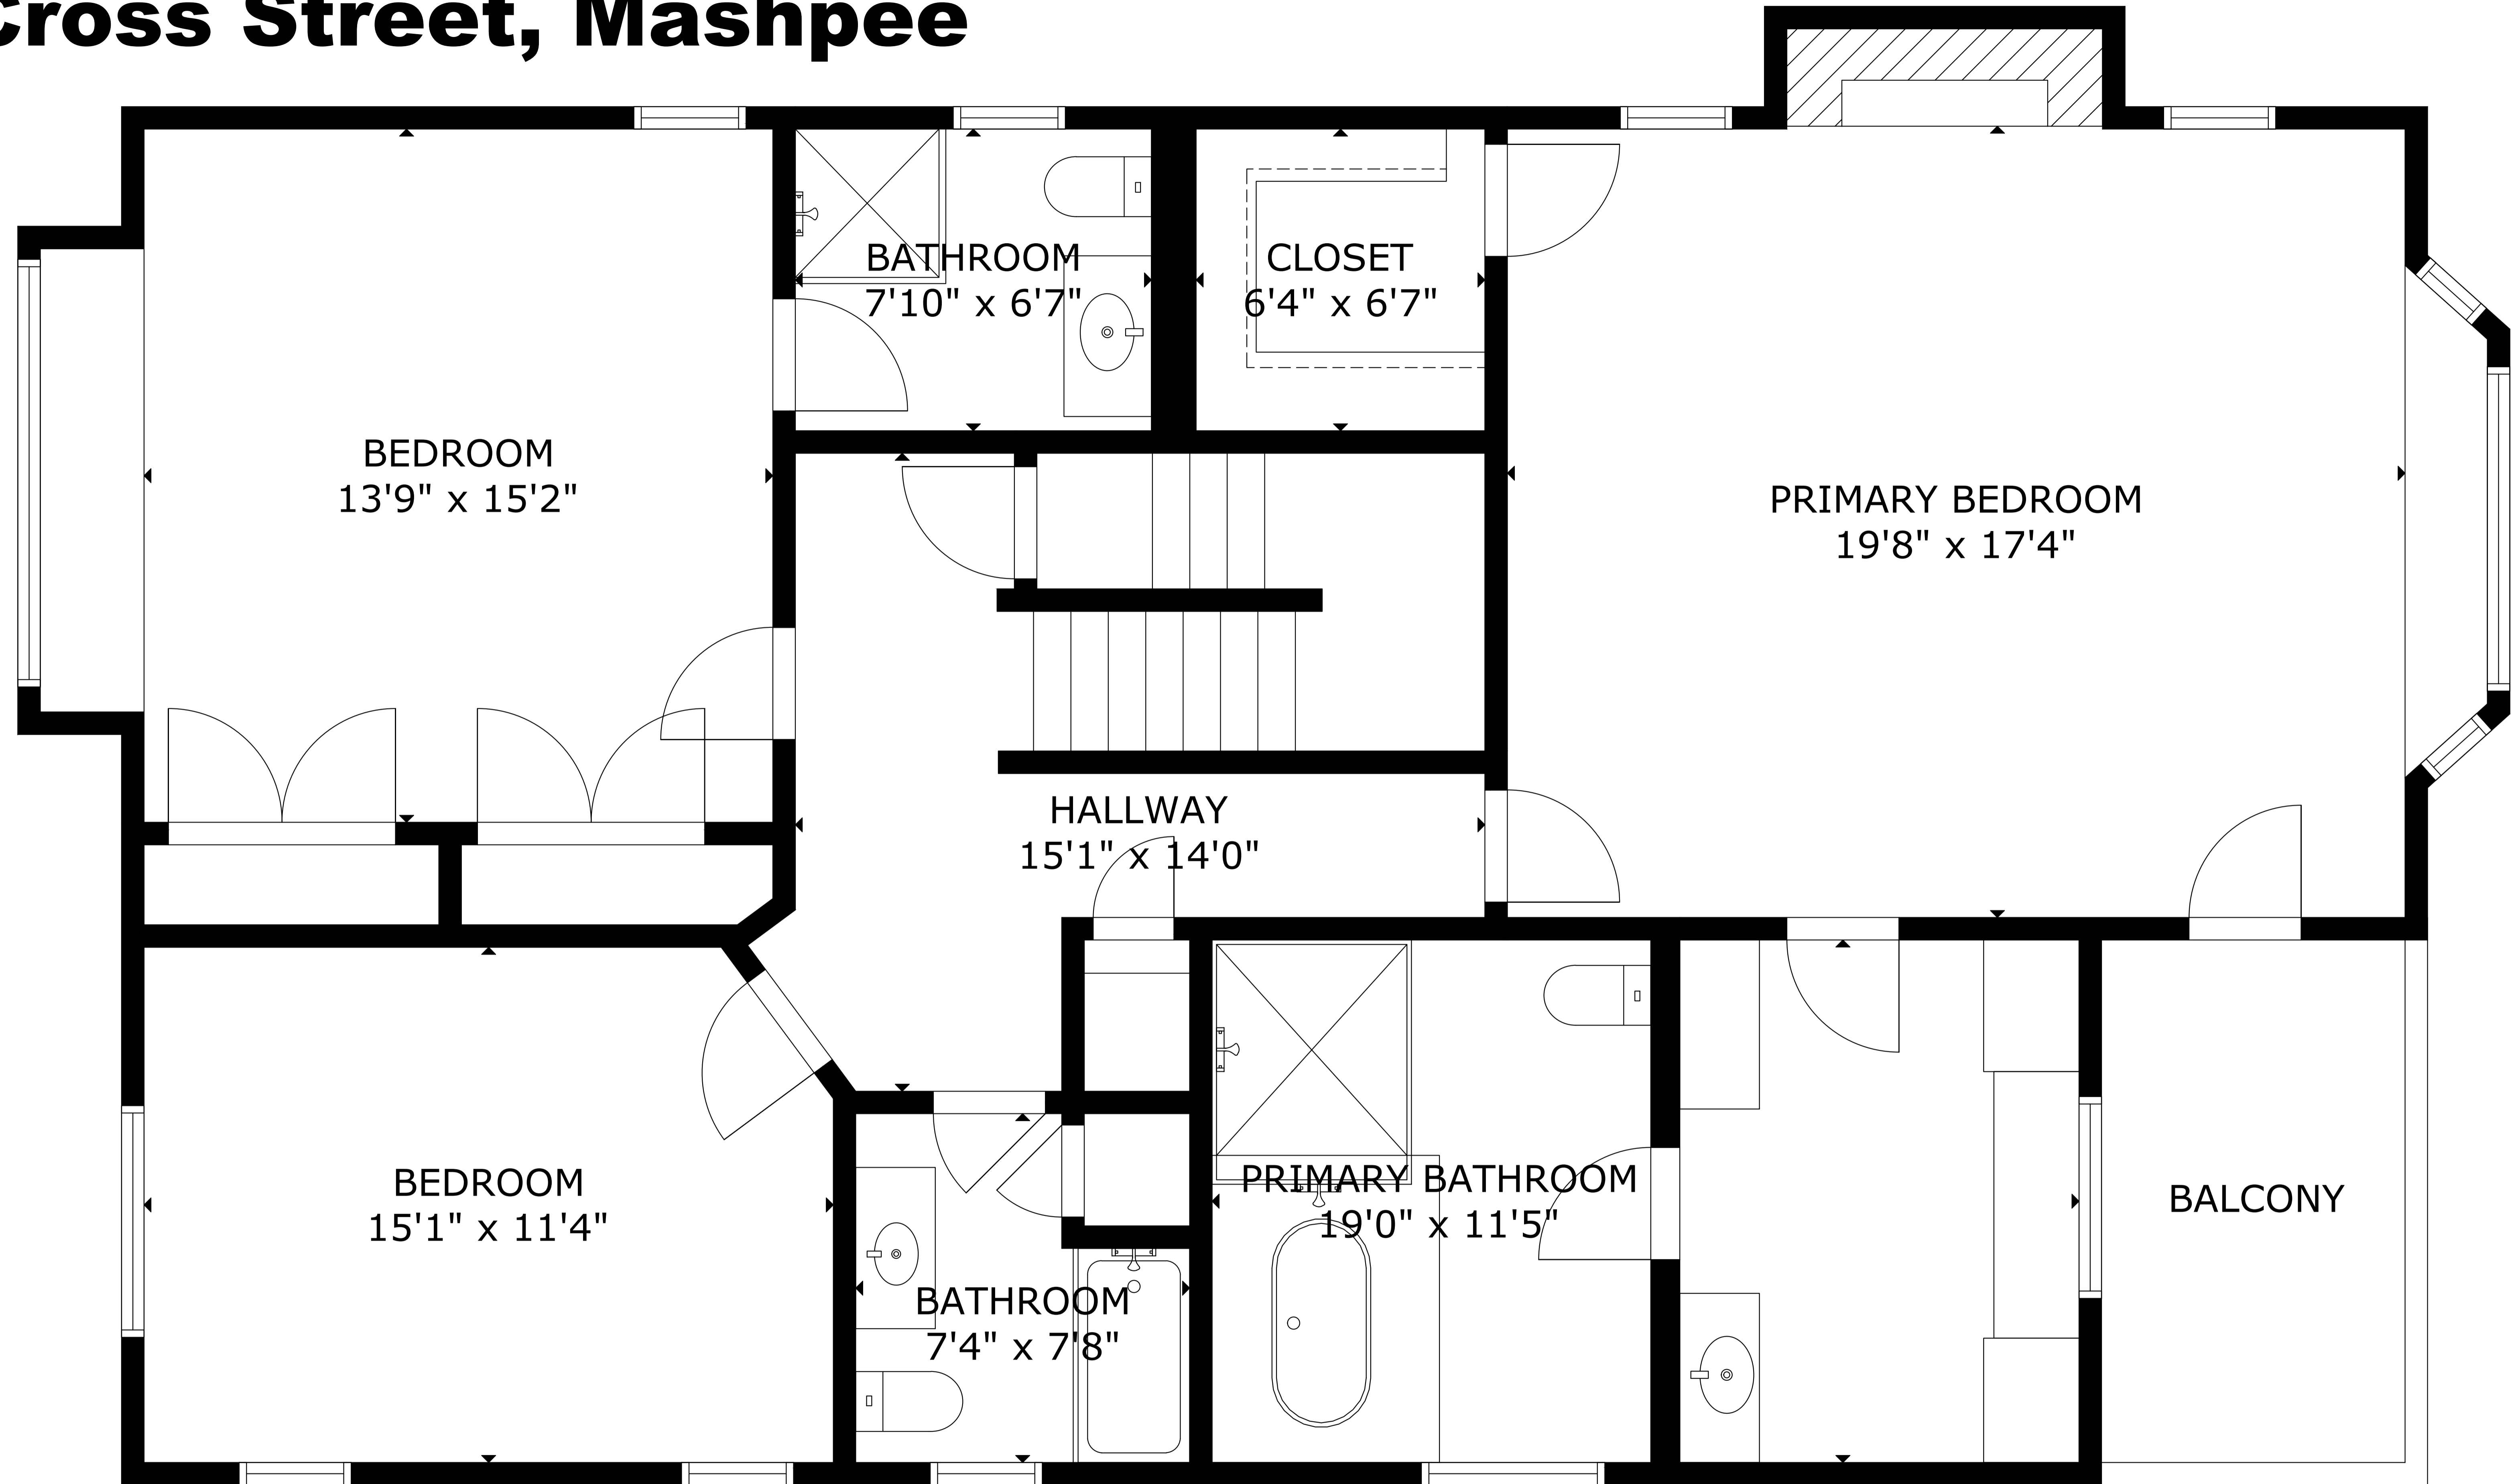

17 Cross Street, Mashpee

GROSS INTERNAL AREA

TOTAL: 4,757 sq.ft

FLOOR 1: 1,244 sq.ft, FLOOR 2: 1,424 sq.ft

FLOOR 3: 1,421 sq.ft, FLOOR 4: 668 sq.ft

SIZE AND DIMENSIONS ARE APPROXIMATE, ACTUAL MAY VARY