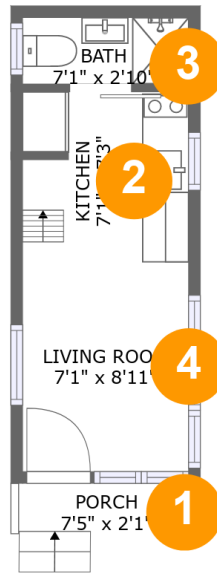

670 Twin Ridge Marina Road, Henry, Franklin County, Virginia, United States, 24102, Tiny

Room Dimensions

Floor 1

Total sqft: 182

Living area: 166

#	Room name	Dimensions	Area (sqft)	Counted as Living Area
1	Porch	7'5" x 2'1"	16 sq. ft	No
2	Kitchen	7'1" x 7'3"	51 sq. ft	Yes
3	Bath	7'1" x 2'10"	20 sq. ft	Yes
4	Living Room	7'1" x 8'11"	64 sq. ft	Yes

670 Twin Ridge Marina Road, Henry, Franklin County, Virginia, United States, 24102, Tiny

Room Dimensions

Floor 2

Total sqft: 70

Living area: 0

#	Room name	Dimensions	Area (sqft)	Counted as Living Area
5	Bedroom	7'1" x 7'9"	59 sq. ft	No

670 Twin Ridge Marina Road, Henry, Franklin County, Virginia, United States, 24102, Tiny

1 Floor 1 - Porch

Dimensions: 7'5" x 2'1"
Area: 16 sq. ft
Counted as Living Area: No

Heated: No
Finished: Yes
Enclosed: No
Contiguous: Yes
Permitted: Yes
Wet Space: No
Addition: No
Conversion: No

2 Floor 1 - Kitchen

Dimensions: 7'1" x 7'3"
Area: 51 sq. ft
Counted as Living Area: Yes

Heated: Yes
Finished: Yes
Enclosed: Yes
Contiguous: Yes
Permitted: Yes
Wet Space: No
Addition: No
Conversion: No

670 Twin Ridge Marina Road, Henry, Franklin County, Virginia, United States, 24102, Tiny