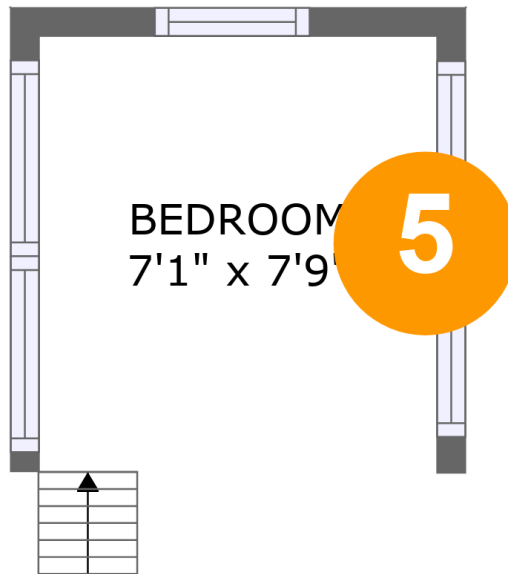

670 Twin Ridge Marina Road, Henry, Franklin County, Virginia, United States, 24102, Tiny

Room Dimensions

Floor 1

Total sqft: 182

Living area: 166

#	Room name	Dimensions	Area (sqft)	Counted as Living Area
1	Porch	7'5" x 2'1"	16 sq. ft	No
2	Kitchen	7'1" x 7'3"	51 sq. ft	Yes
3	Bath	7'1" x 2'10"	20 sq. ft	Yes
4	Living Room	7'1" x 8'11"	64 sq. ft	Yes

670 Twin Ridge Marina Road, Henry, Franklin County, Virginia, United States, 24102, Tiny

Room Dimensions

Floor 2

Total sqft: 70

Living area: 0

#	Room name	Dimensions	Area (sqft)	Counted as Living Area
5	Bedroom	7'1" x 7'9"	59 sq. ft	No

670 Twin Ridge Marina Road, Henry, Franklin County, Virginia, United States, 24102, Tiny

1 Floor 1 - Porch

Dimensions: 7'5" x 2'1"
Area: 16 sq. ft
Counted as Living Area: No

Heated: No
Finished: Yes
Enclosed: No
Contiguous: Yes
Permitted: Yes
Wet Space: No
Addition: No
Conversion: No

2 Floor 1 - Kitchen

Dimensions: 7'1" x 7'3"
Area: 51 sq. ft
Counted as Living Area: Yes

Heated: Yes
Finished: Yes
Enclosed: Yes
Contiguous: Yes
Permitted: Yes
Wet Space: No
Addition: No
Conversion: No

670 Twin Ridge Marina Road, Henry, Franklin County, Virginia, United States, 24102, Tiny