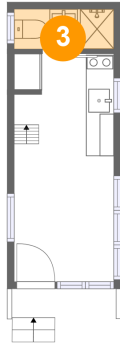

670 Twin Ridge Marina Road, Henry, Franklin County, Virginia, United States, 24102, Tiny

Room Dimensions

Floor 1

Total sqft: 182

Living area: 166

#	Room name	Dimensions	Area (sqft)	Counted as Living Area
1	Porch	7'5" x 2'1"	16 sq. ft	No
2	Kitchen	7'1" x 7'3"	51 sq. ft	Yes
3	Bath	7'1" x 2'10"	20 sq. ft	Yes
4	Living Room	7'1" x 8'11"	64 sq. ft	Yes

670 Twin Ridge Marina Road, Henry, Franklin County, Virginia, United States, 24102, Tiny

1 Floor 1 - Porch

Dimensions: 7'5" x 2'1"
Area: 16 sq. ft
Counted as Living Area: No

Heated: No
Finished: Yes
Enclosed: No
Contiguous: Yes
Permitted: Yes
Wet Space: No
Addition: No
Conversion: No

2 Floor 1 - Kitchen

Dimensions: 7'1" x 7'3"
Area: 51 sq. ft
Counted as Living Area: Yes

Heated: Yes
Finished: Yes
Enclosed: Yes
Contiguous: Yes
Permitted: Yes
Wet Space: No
Addition: No
Conversion: No

670 Twin Ridge Marina Road, Henry, Franklin County, Virginia, United States, 24102, Tiny

3 Floor 1 - Bath

Dimensions: 7'1" x 2'10"
Area: 20 sq. ft
Counted as Living Area:
Yes

Heated: Yes
Finished: Yes
Enclosed: Yes
Contiguous:
Yes
Permitted: Yes
Wet Space: Yes
Addition: No
Conversion: No

4 Floor 1 - Living Room