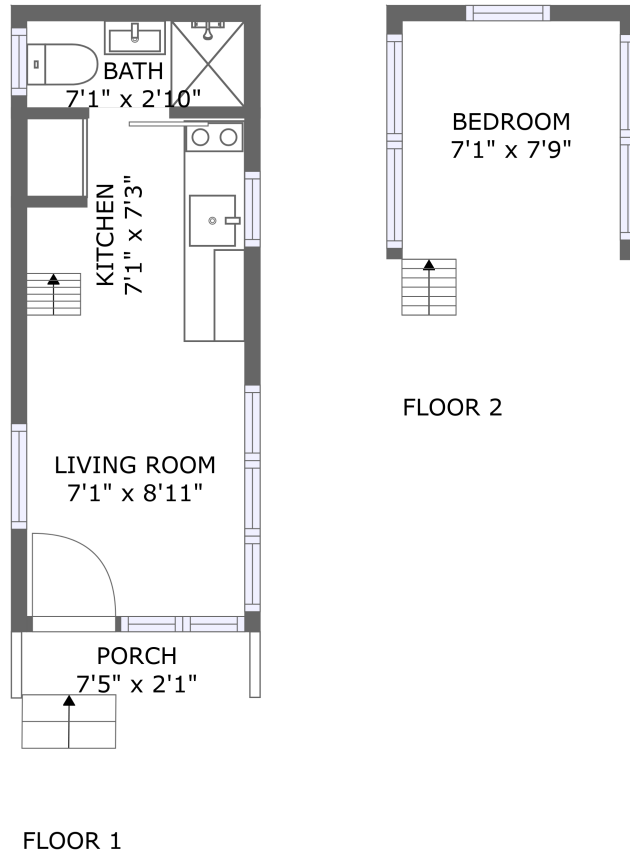

670 Twin Ridge Marina Road, Henry, Franklin County, Virginia, United States, 24102, Tiny

Property Summary

0 garages   **1** bedrooms   **1** bathrooms   **0** half baths

2 floors   **166** Gross Living Area sqft   **252** total sqft