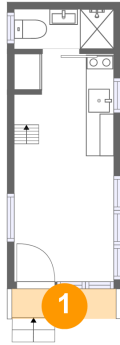

670 Twin Ridge Marina Road, Henry, Franklin County, Virginia, United States, 24102, Tiny

Room Dimensions

Floor 1

Total sqft: 182

Living area: 166

#	Room name	Dimensions	Area (sqft)	Counted as Living Area
1	Porch	7'5" x 2'1"	16 sq. ft	No
2	Kitchen	7'1" x 7'3"	51 sq. ft	Yes
3	Bath	7'1" x 2'10"	20 sq. ft	Yes
4	Living Room	7'1" x 8'11"	64 sq. ft	Yes

670 Twin Ridge Marina Road, Henry, Franklin County, Virginia, United States, 24102, Tiny

Room Dimensions

Floor 2

Total sqft: 70

Living area: 0

#	Room name	Dimensions	Area (sqft)	Counted as Living Area
5	Bedroom	7'1" x 7'9"	59 sq. ft	No

670 Twin Ridge Marina Road, Henry, Franklin County, Virginia, United States, 24102, Tiny

1 Floor 1 - Porch

Dimensions: 7'5" x 2'1"
Area: 16 sq. ft
Counted as Living Area: No

Heated: No
Finished: Yes
Enclosed: No
Contiguous: Yes
Permitted: Yes
Wet Space: No
Addition: No
Conversion: No

2 Floor 1 - Kitchen

Dimensions: 7'1" x 7'3"
Area: 51 sq. ft
Counted as Living Area: Yes

Heated: Yes
Finished: Yes
Enclosed: Yes
Contiguous: Yes
Permitted: Yes
Wet Space: No
Addition: No
Conversion: No

670 Twin Ridge Marina Road, Henry, Franklin County, Virginia, United States, 24102, Tiny