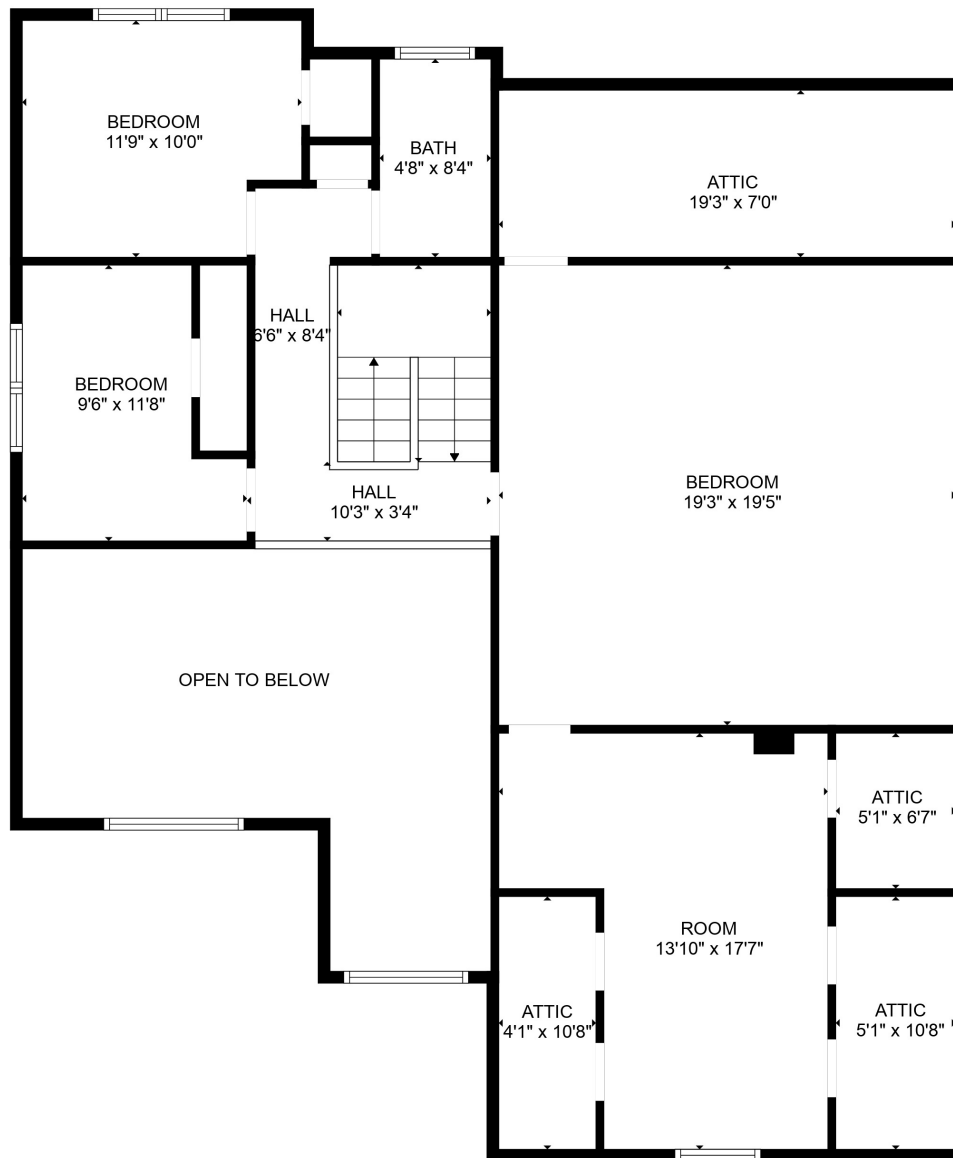

Total scanned area: 3049 sq. ft

SIZES AND DIMENSIONS ARE APPROXIMATE. ACTUAL MAY VARY.

Total scanned area: 3049 sq. ft

SIZES AND DIMENSIONS ARE APPROXIMATE. ACTUAL MAY VARY.

Total scanned area: 3049 sq. ft

SIZES AND DIMENSIONS ARE APPROXIMATE. ACTUAL MAY VARY.