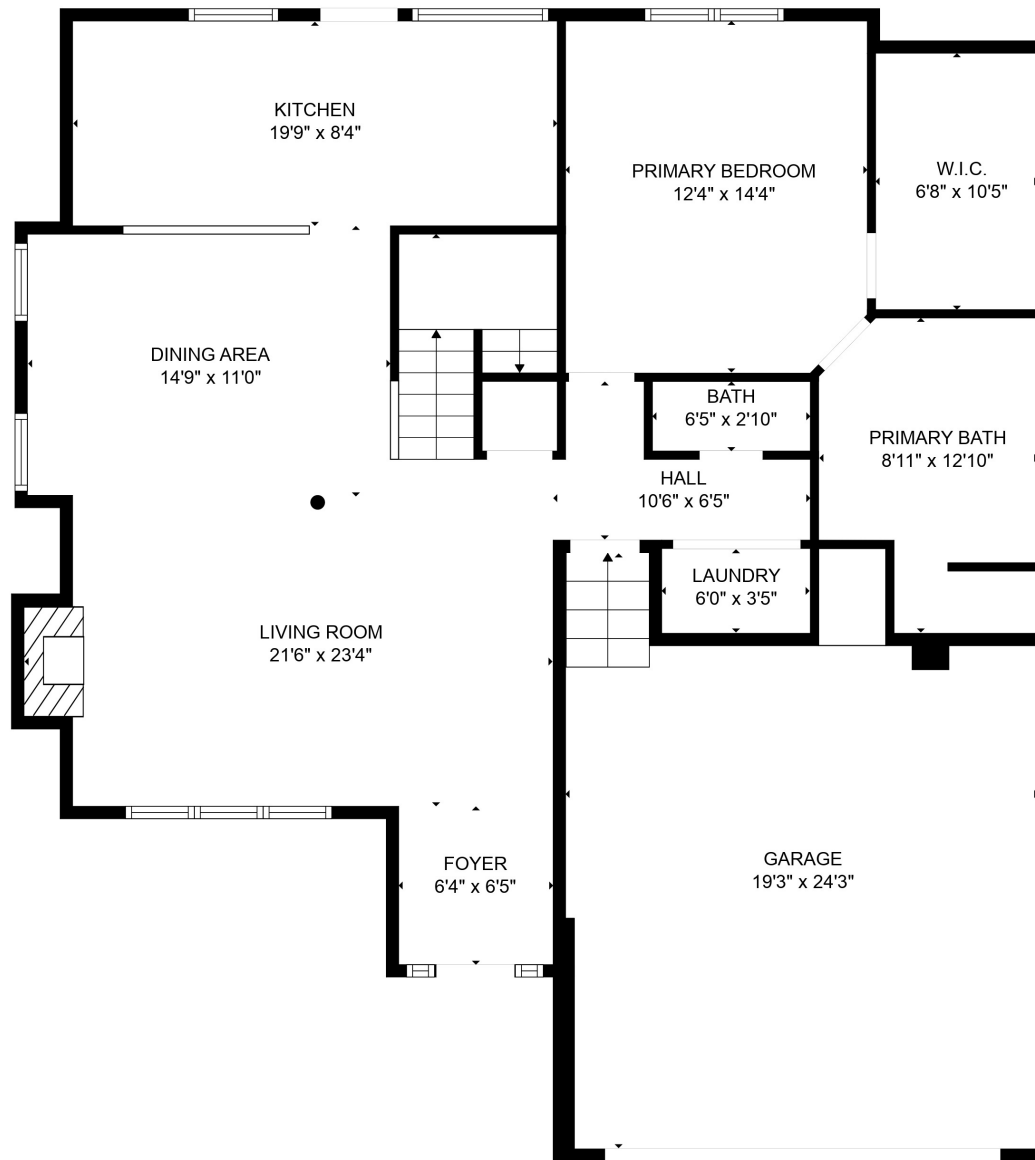

Total scanned area: 3049 sq. ft

SIZES AND DIMENSIONS ARE APPROXIMATE. ACTUAL MAY VARY.

Total scanned area: 3049 sq. ft

SIZES AND DIMENSIONS ARE APPROXIMATE. ACTUAL MAY VARY.

Total scanned area: 3049 sq. ft

SIZES AND DIMENSIONS ARE APPROXIMATE. ACTUAL MAY VARY.