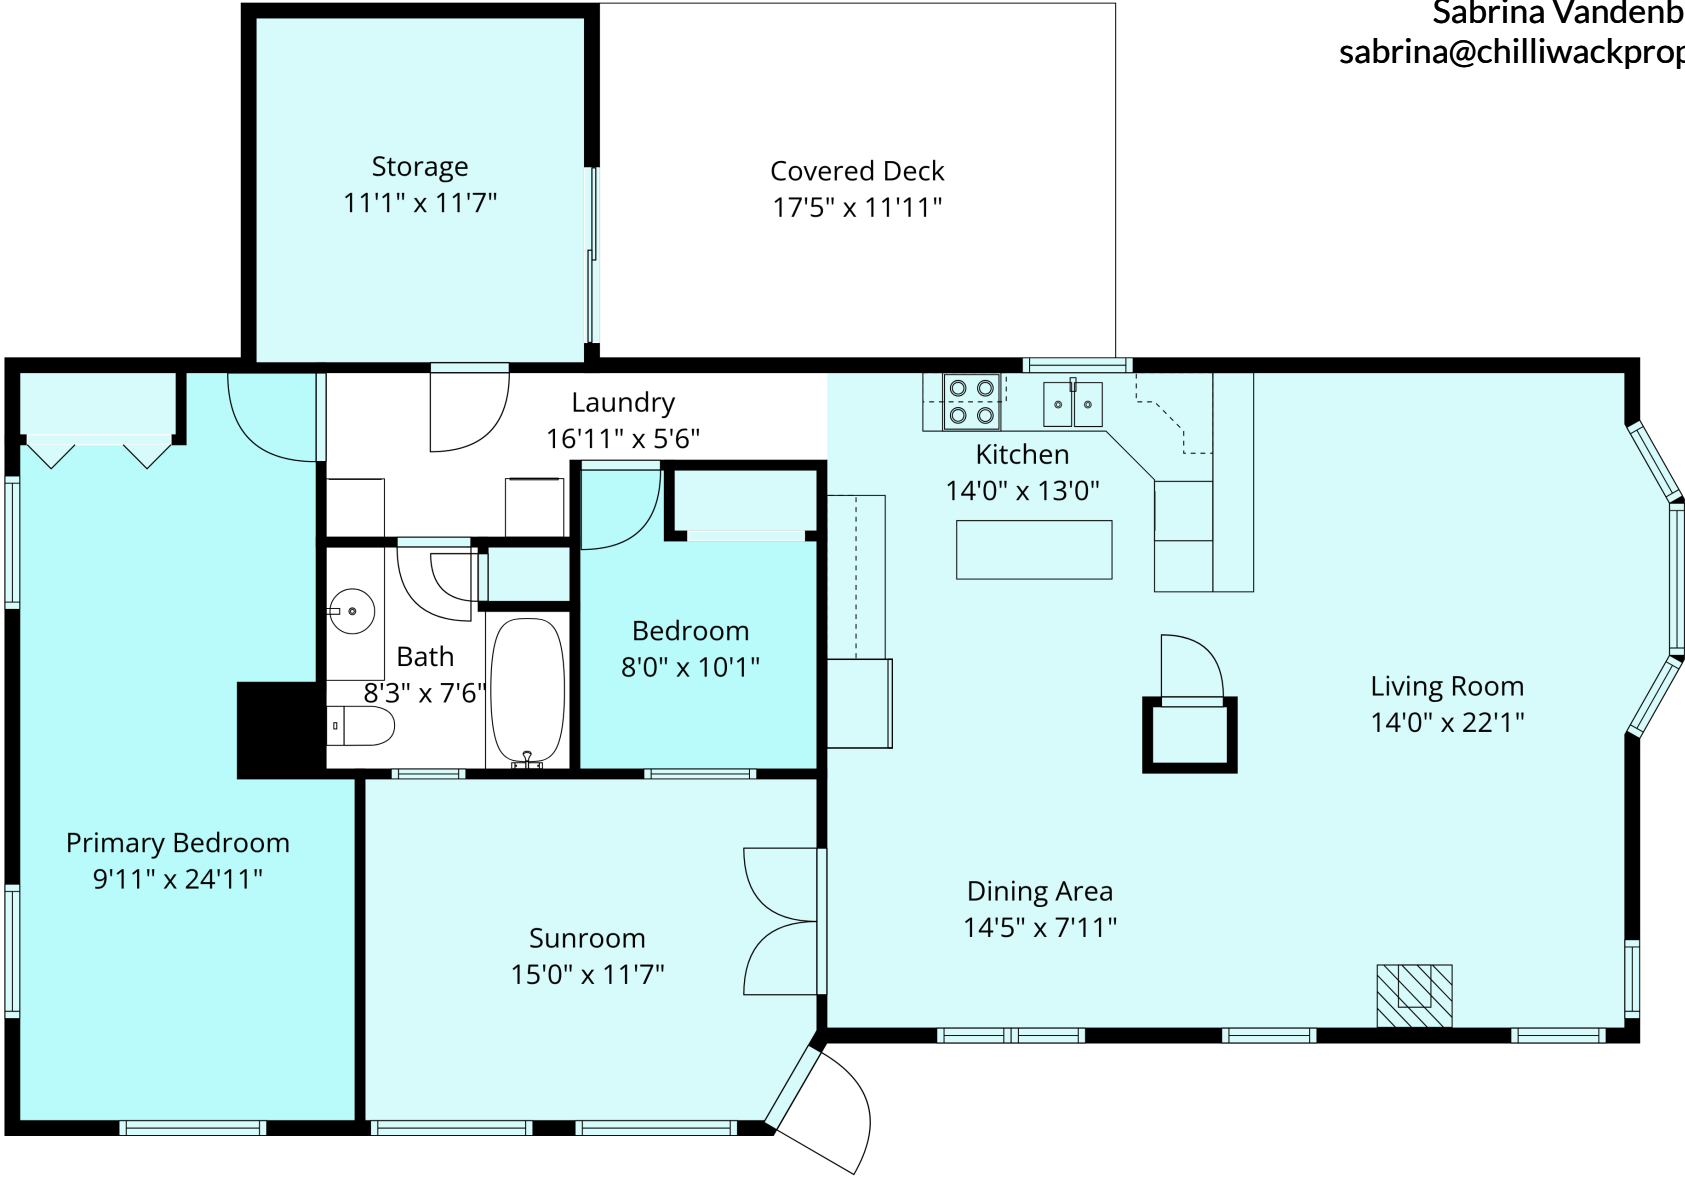

5545 Graham Dr

Sabrina Vandenberg PREC
sabrina@chilliwackproperties.net

Estimated Areas:
Mobile Home: 1366 sq. ft
Total: 1366 Sq. Ft