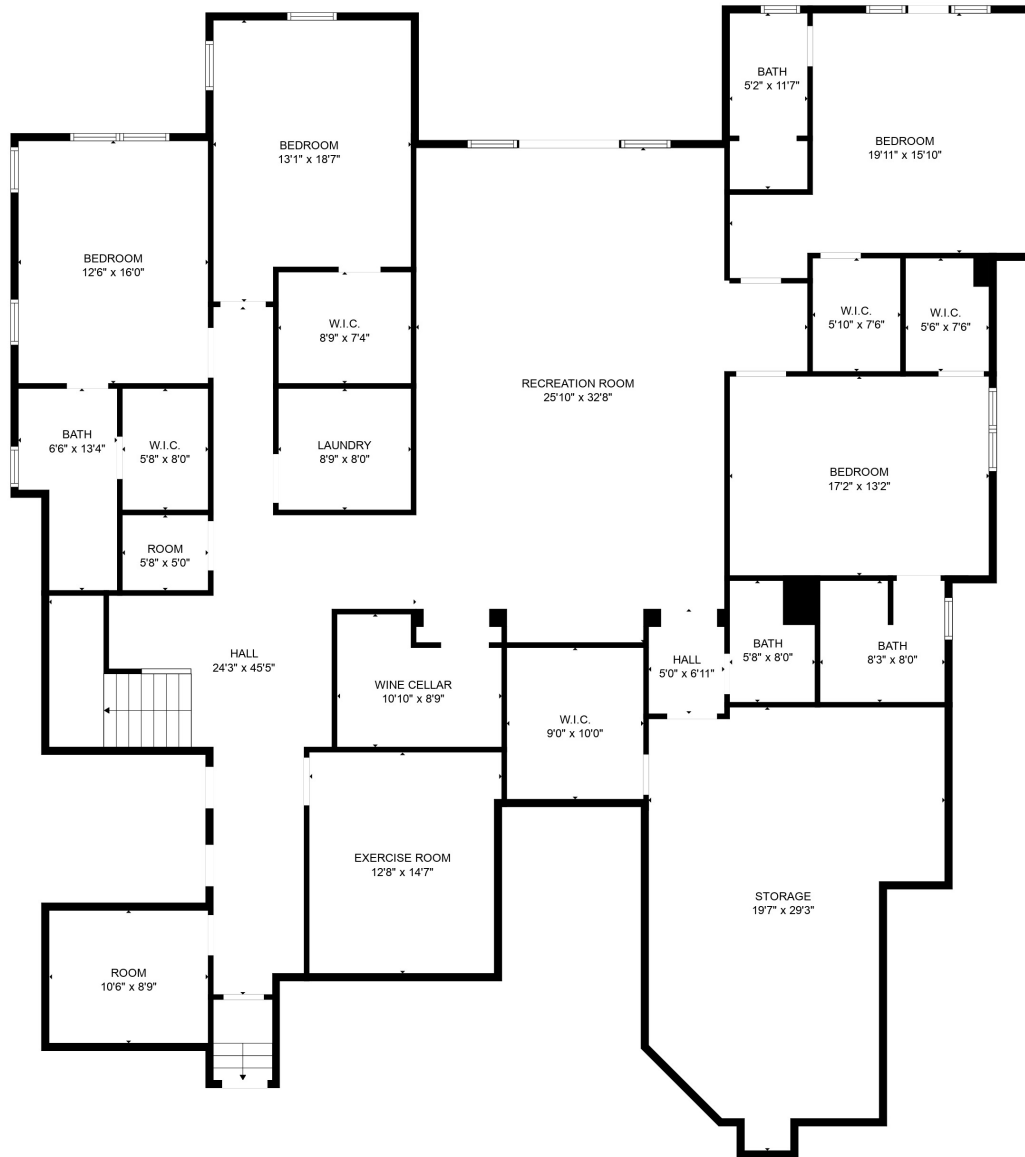

Total scanned area: 9545 sq. ft

SIZES AND DIMENSIONS ARE APPROXIMATE, ACTUAL MAY VARY.

Total scanned area: 9545 sq. ft

SIZES AND DIMENSIONS ARE APPROXIMATE, ACTUAL MAY VARY.

Total scanned area: 9545 sq. ft

SIZES AND DIMENSIONS ARE APPROXIMATE, ACTUAL MAY VARY.