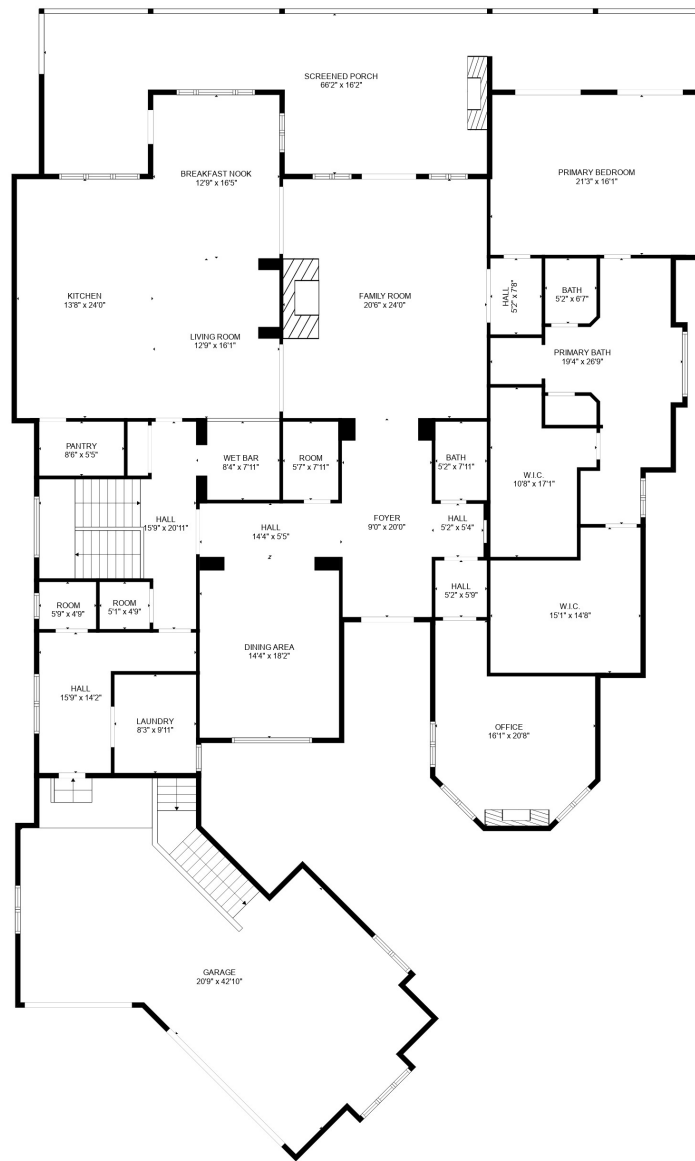

Total scanned area: 9545 sq. ft

SIZES AND DIMENSIONS ARE APPROXIMATE, ACTUAL MAY VARY.

Total scanned area: 9545 sq. ft

SIZES AND DIMENSIONS ARE APPROXIMATE, ACTUAL MAY VARY.

Total scanned area: 9545 sq. ft

SIZES AND DIMENSIONS ARE APPROXIMATE, ACTUAL MAY VARY.