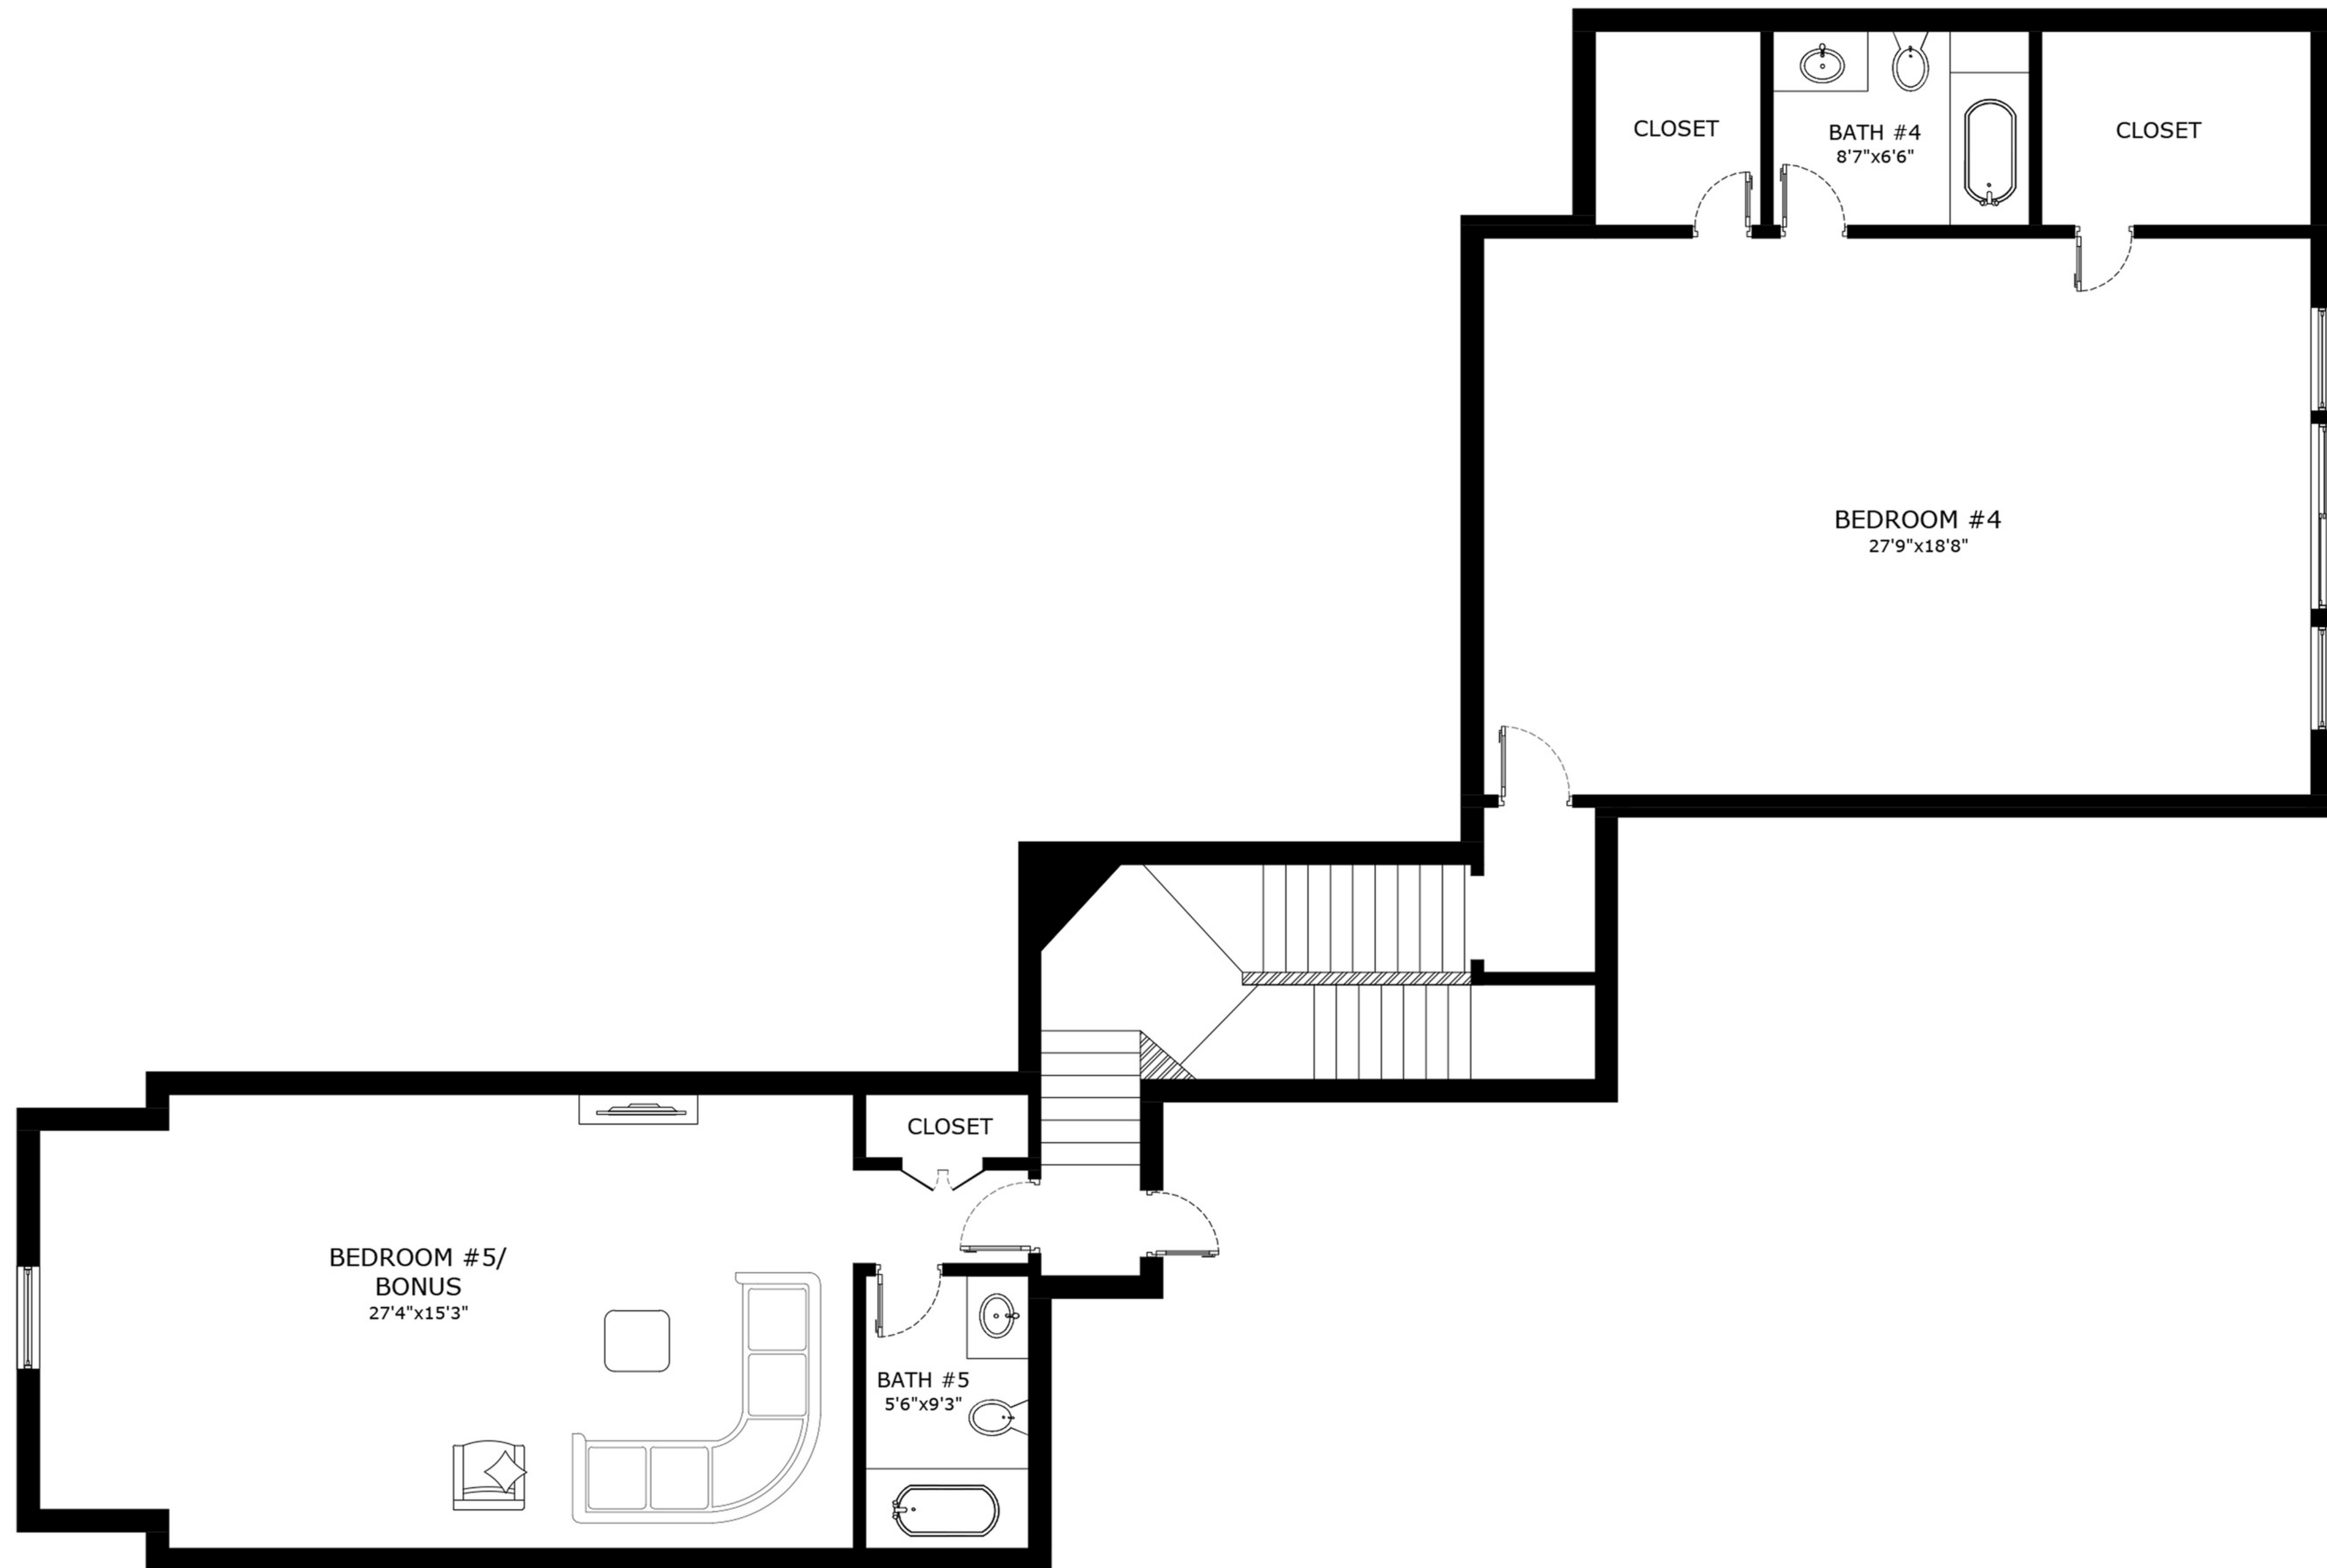

GROSS INTERNAL AREA

FIRST FLOOR: 2961

SECOND FLOOR: 956

TOTAL: 3917

SIZES AND DIMENSIONS ARE APPROXIMATE, ACTUAL MAY VARY

GROSS INTERNAL AREA

FIRST FLOOR: 2961

SECOND FLOOR: 956

TOTAL: 3917

SIZES AND DIMENSIONS ARE APPROXIMATE, ACTUAL MAY VARY