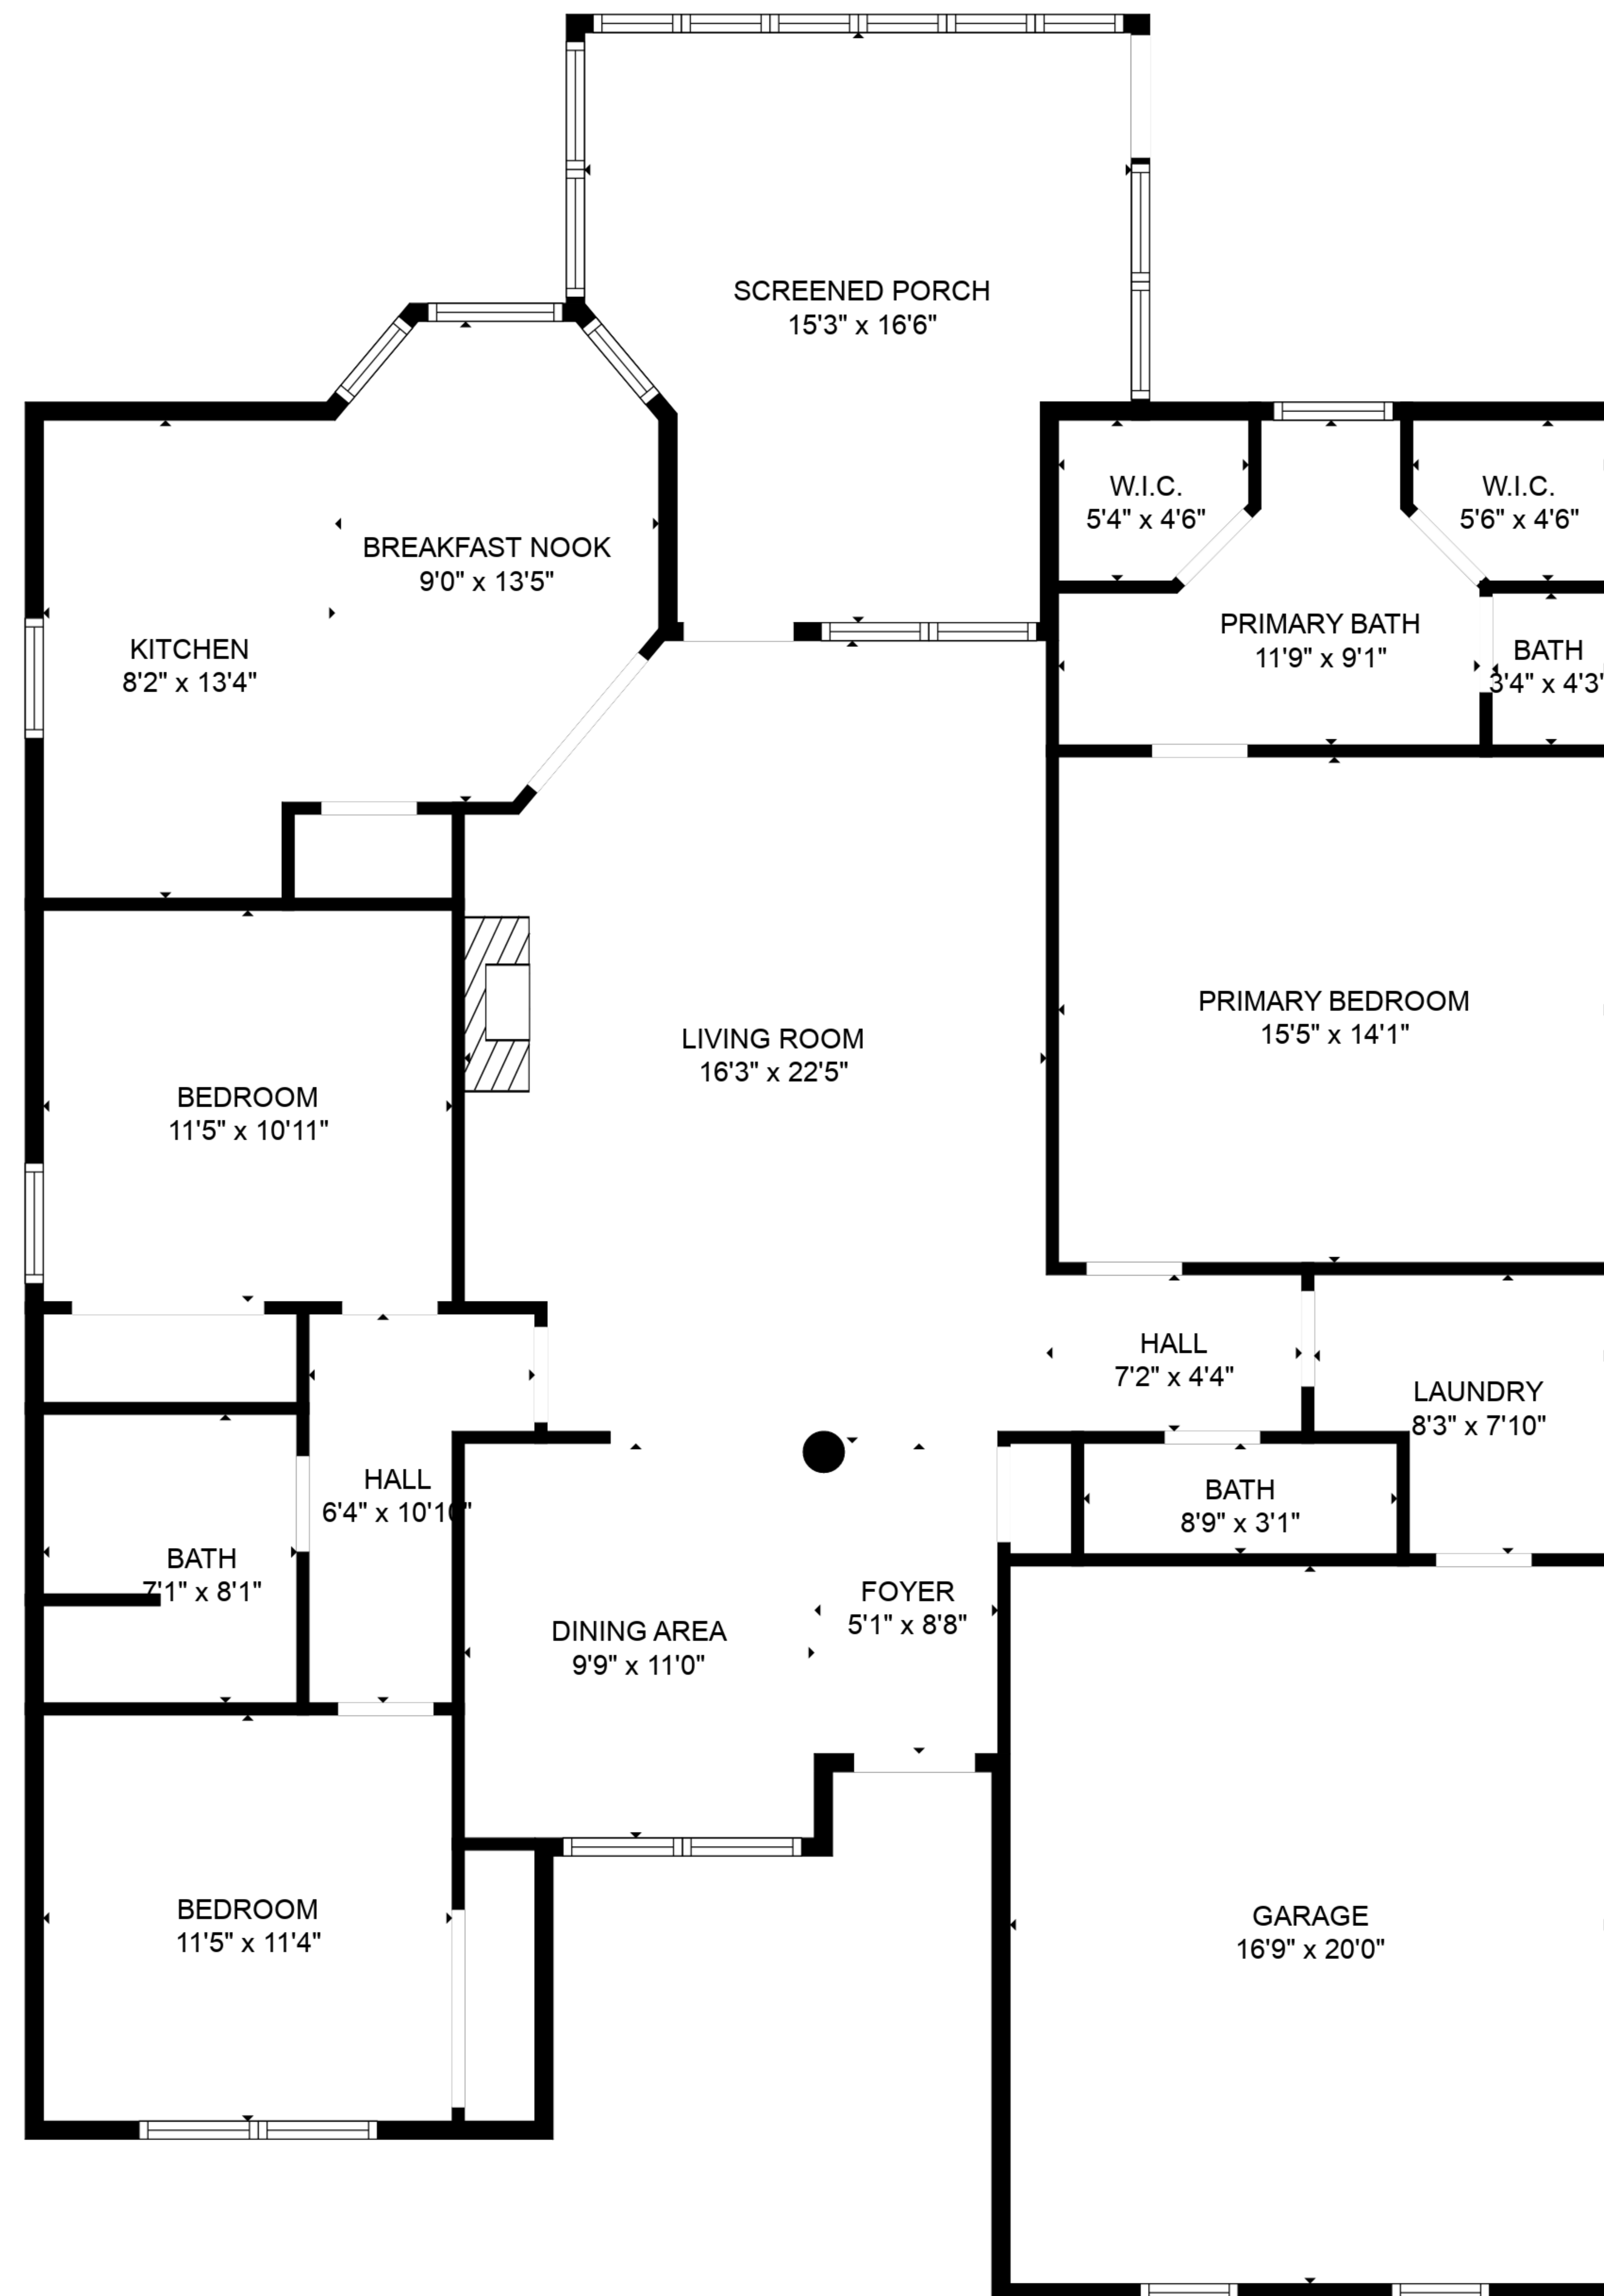

**TOTAL: 1643 sq. ft**

FLOOR 1: 1643 sq. ft

EXCLUDED AREAS: GARAGE: 335 sq. ft, SCREENED PORCH: 217 sq. ft

**TOTAL: 1643 sq. ft**

FLOOR 1: 1643 sq. ft

EXCLUDED AREAS: GARAGE: 335 sq. ft, SCREENED PORCH: 217 sq. ft