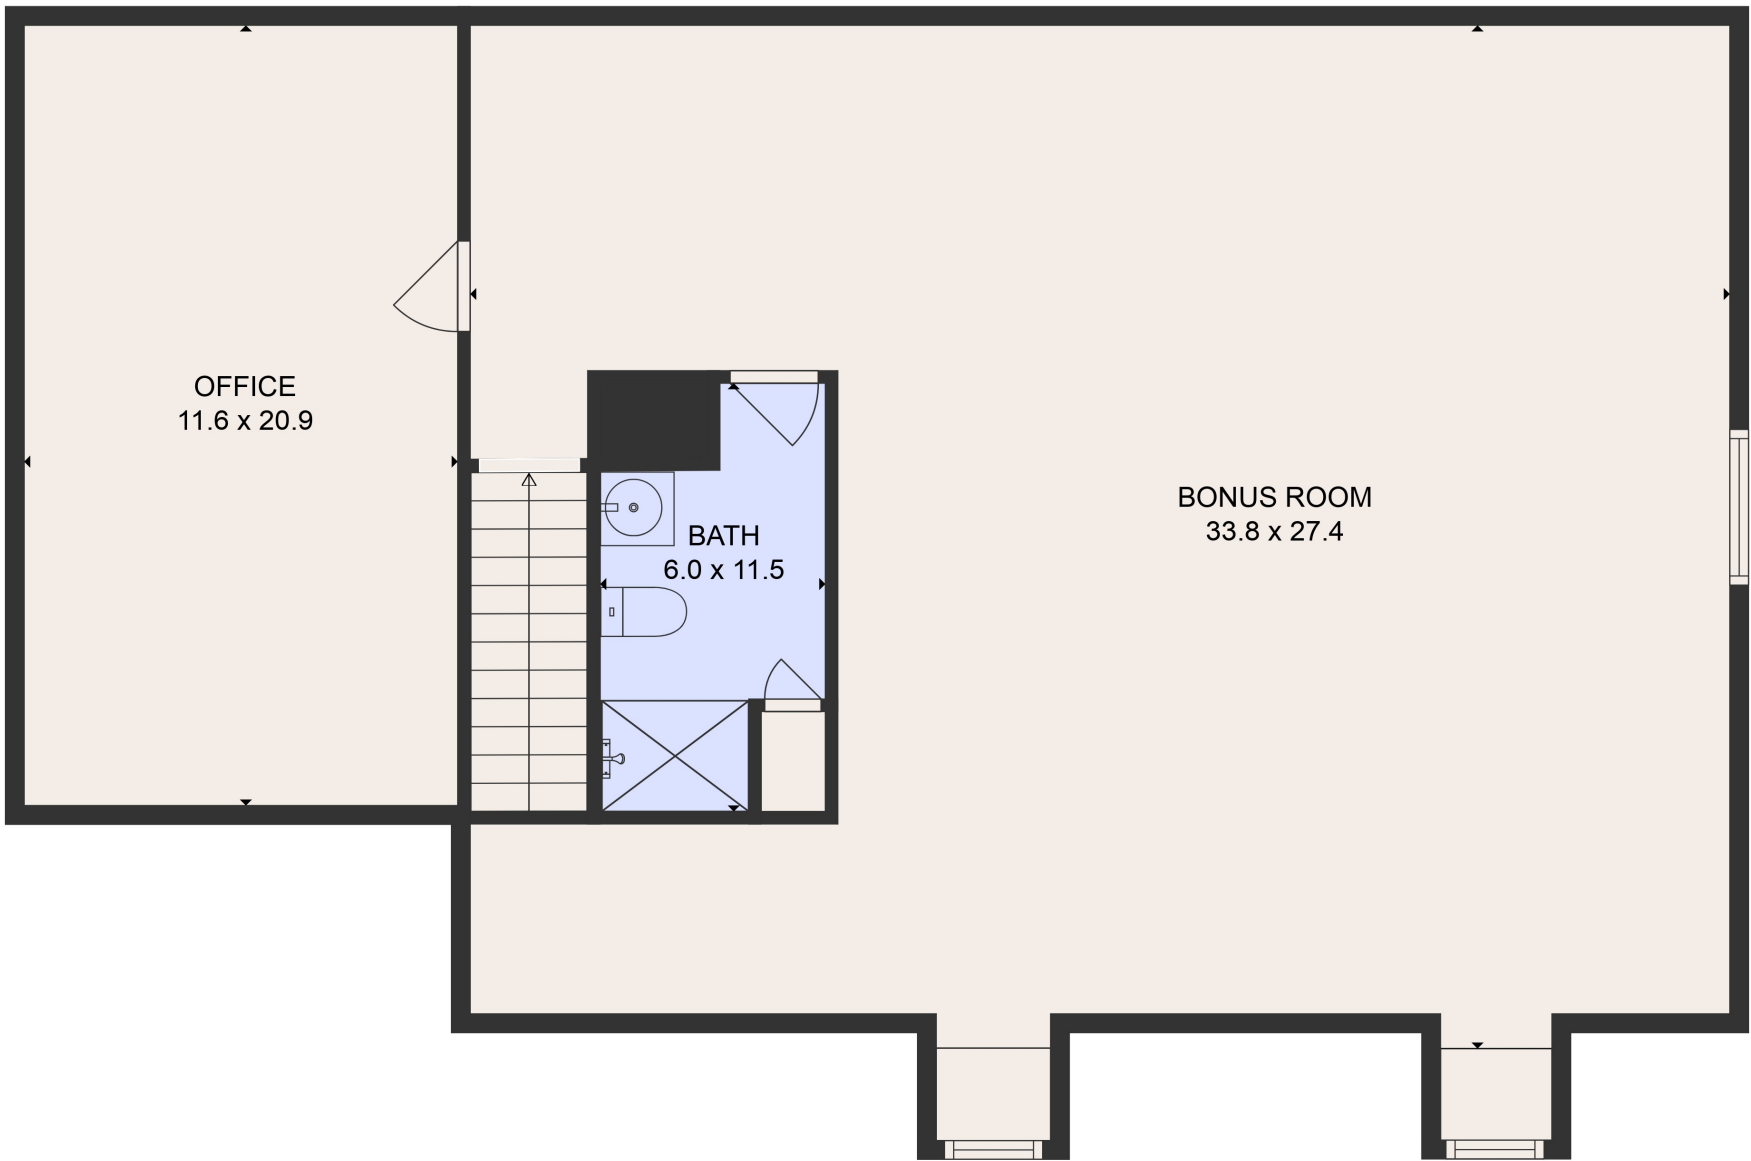

Estimated areas

GLA FLOOR 1: 1590 sq. ft, excluded 992 sq. ft
 GLA FLOOR 2: 1019 sq. ft, excluded 225 sq. ft
 Total GLA 2609 sq. ft, total scanned area 3826 sq. ft

Complies with ANSI Standards. Sizes and dimensions are approximate, actual may vary.