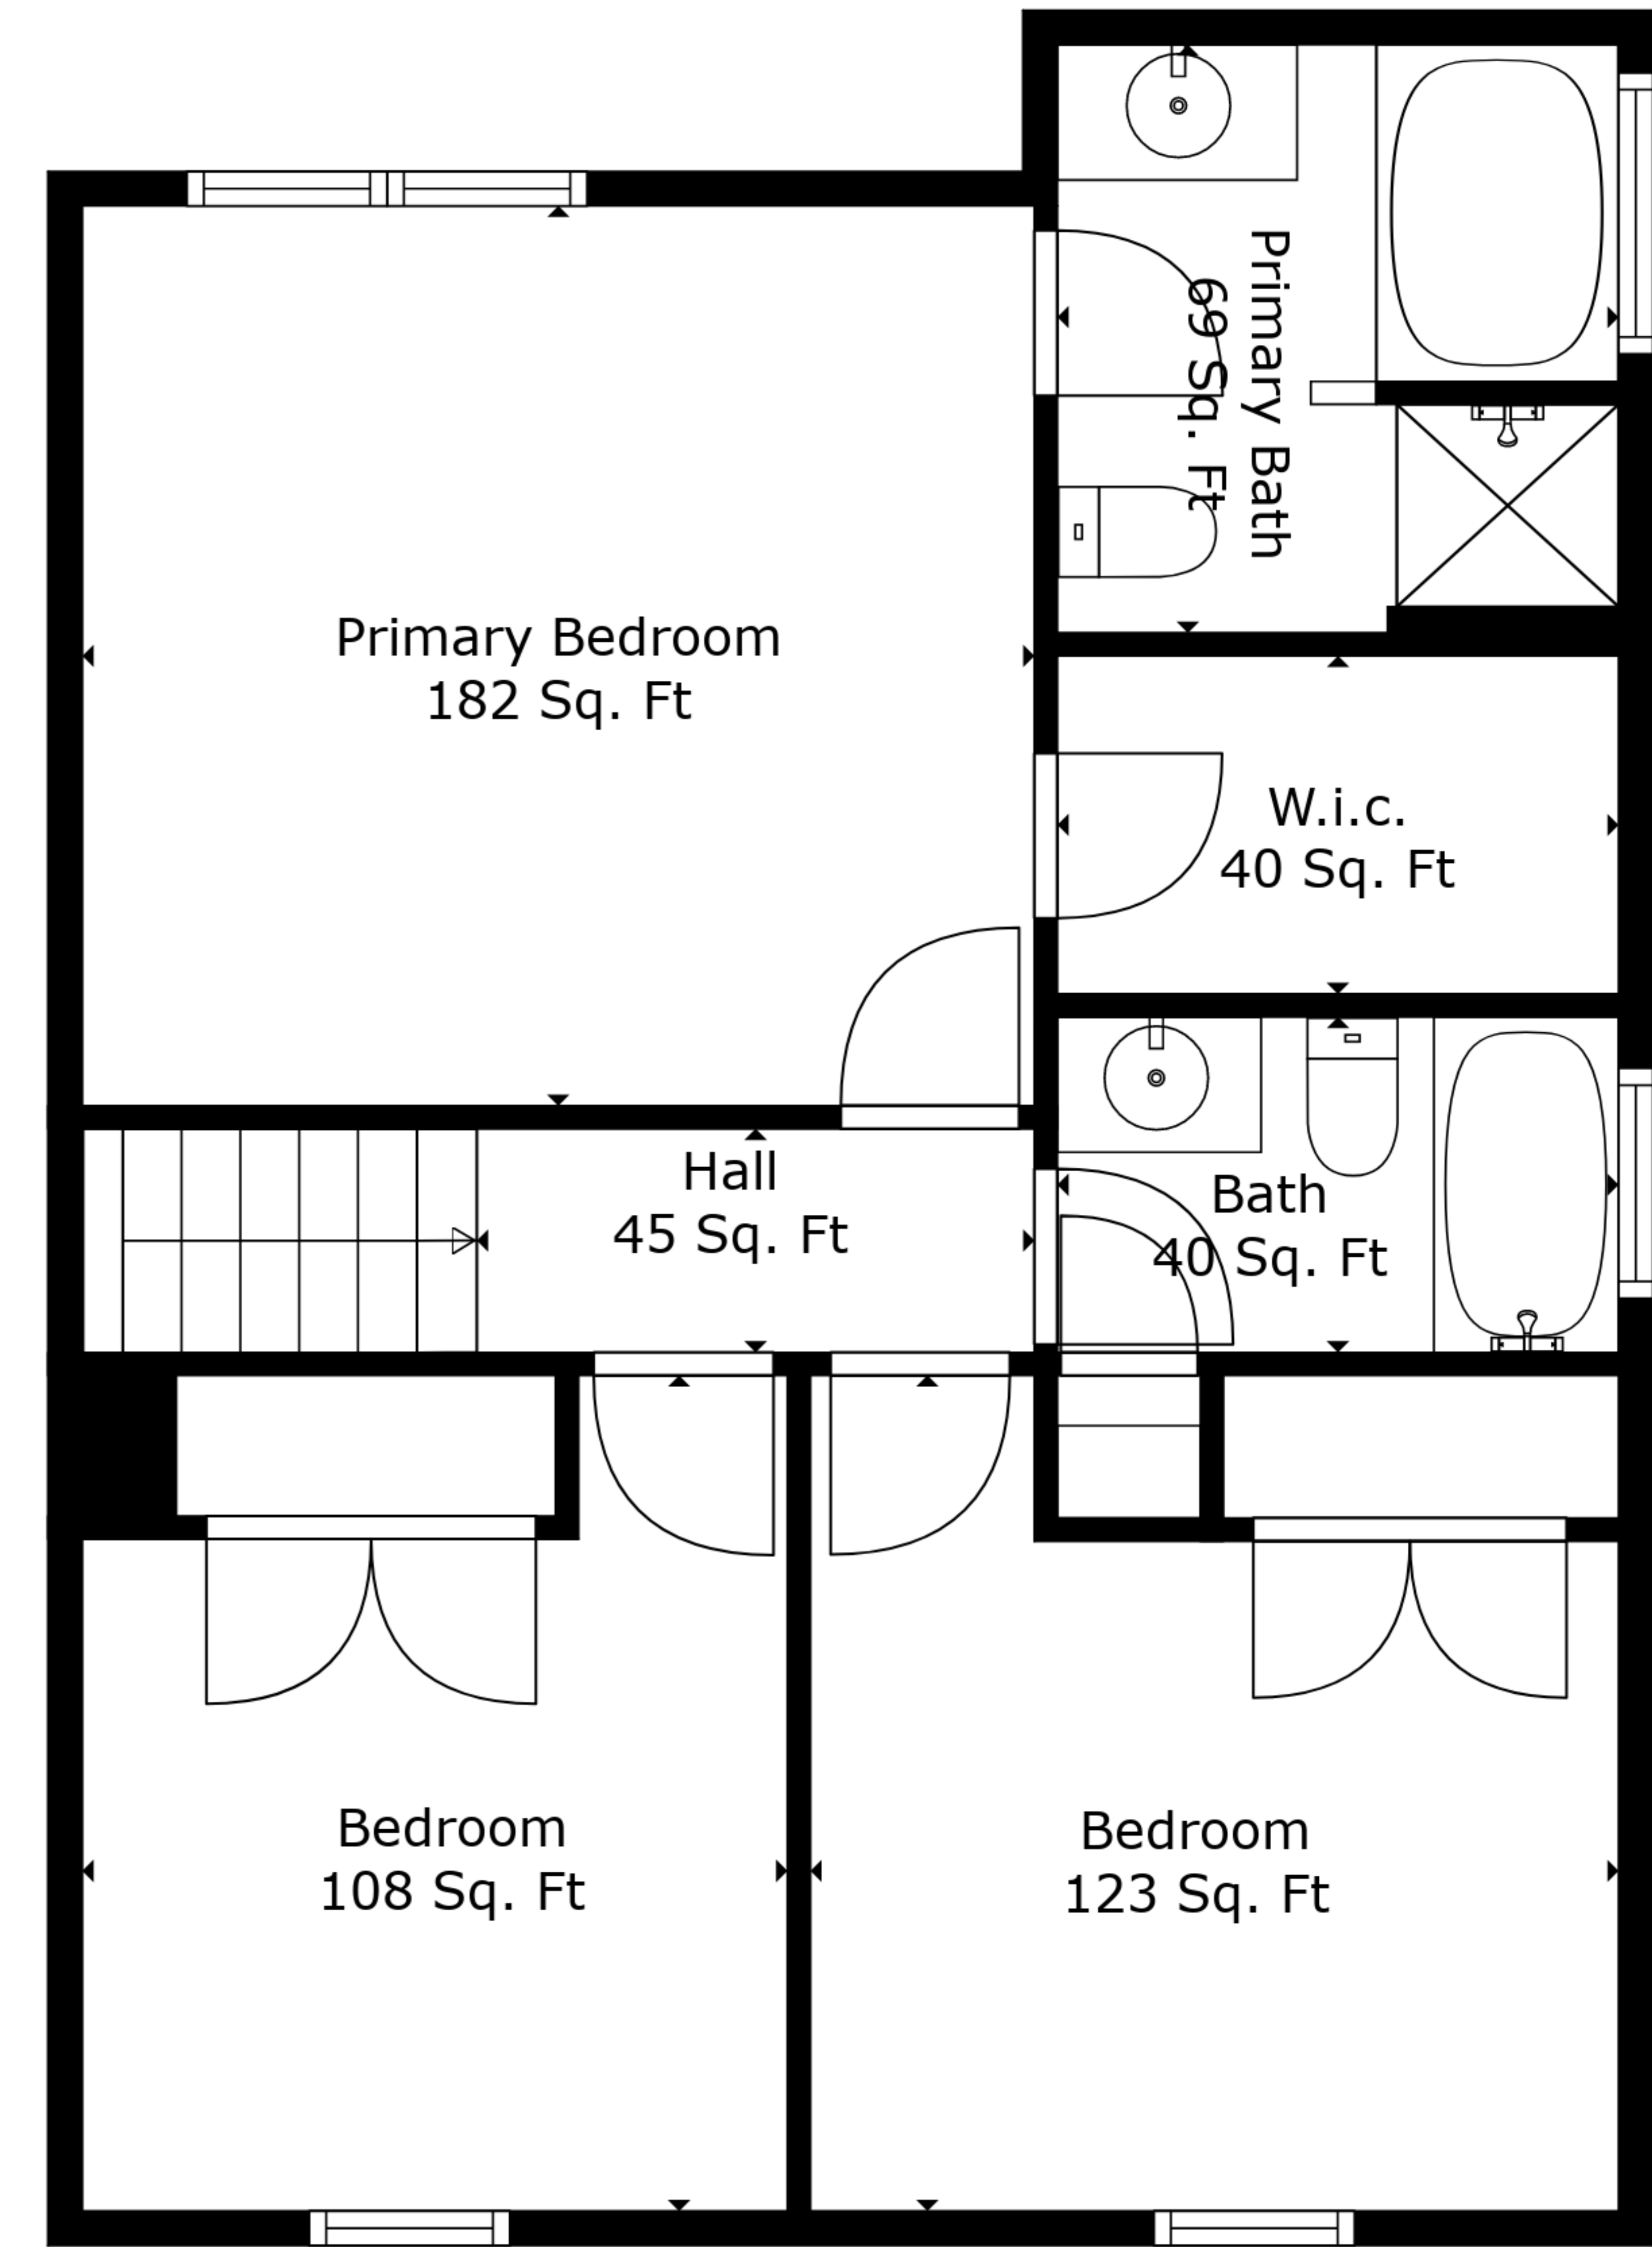

TOTAL: 1534 sq. ft

FLOOR 1: 860 sq. ft, FLOOR 2: 674 sq. ft

EXCLUDED AREAS: GARAGE: 431 sq. ft, FIREPLACE: 11 sq. ft

TOTAL: 1534 sq. ft

FLOOR 1: 860 sq. ft, FLOOR 2: 674 sq. ft

EXCLUDED AREAS: GARAGE: 431 sq. ft, FIREPLACE: 11 sq. ft

Floor 1

Floor 2

TOTAL: 1534 sq. ft
 FLOOR 1: 860 sq. ft, FLOOR 2: 674 sq. ft
 EXCLUDED AREAS: GARAGE: 431 sq. ft, FIREPLACE: 11 sq. ft