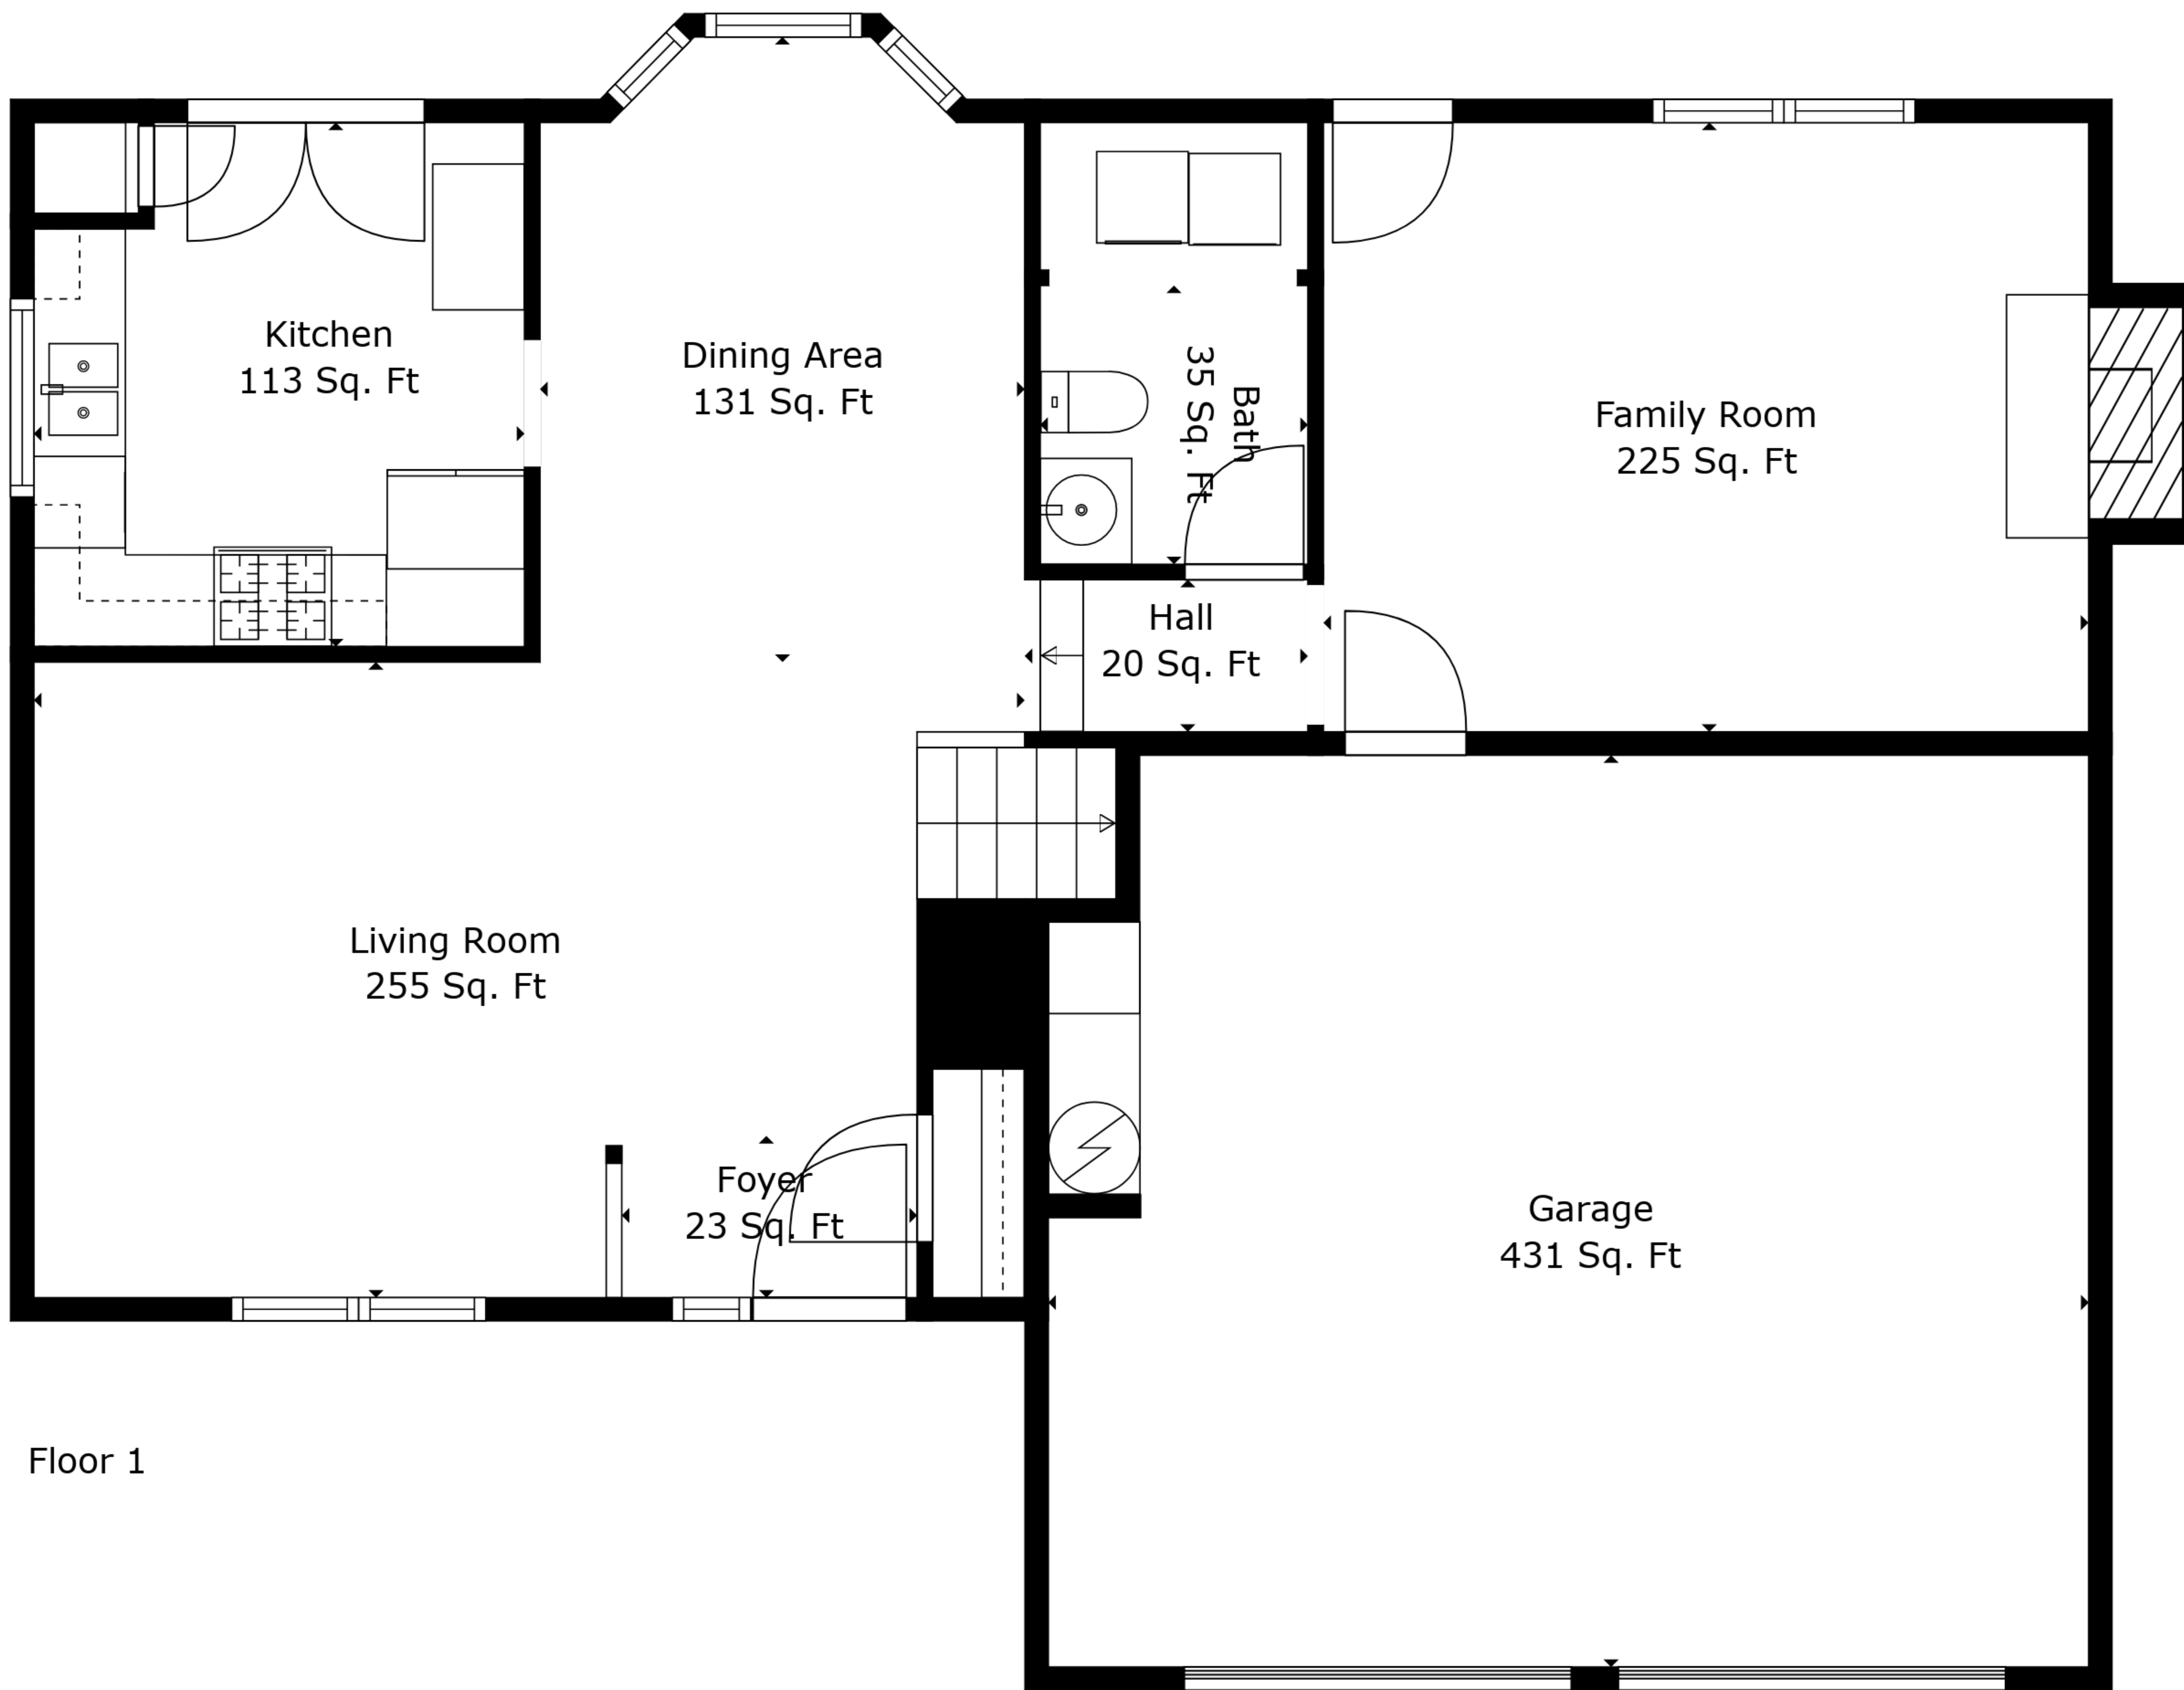

TOTAL: 1534 sq. ft

FLOOR 1: 860 sq. ft, FLOOR 2: 674 sq. ft

EXCLUDED AREAS: GARAGE: 431 sq. ft, FIREPLACE: 11 sq. ft

TOTAL: 1534 sq. ft

FLOOR 1: 860 sq. ft, FLOOR 2: 674 sq. ft

EXCLUDED AREAS: GARAGE: 431 sq. ft, FIREPLACE: 11 sq. ft

Floor 1

Floor 2

TOTAL: 1534 sq. ft
 FLOOR 1: 860 sq. ft, FLOOR 2: 674 sq. ft
 EXCLUDED AREAS: GARAGE: 431 sq. ft, FIREPLACE: 11 sq. ft