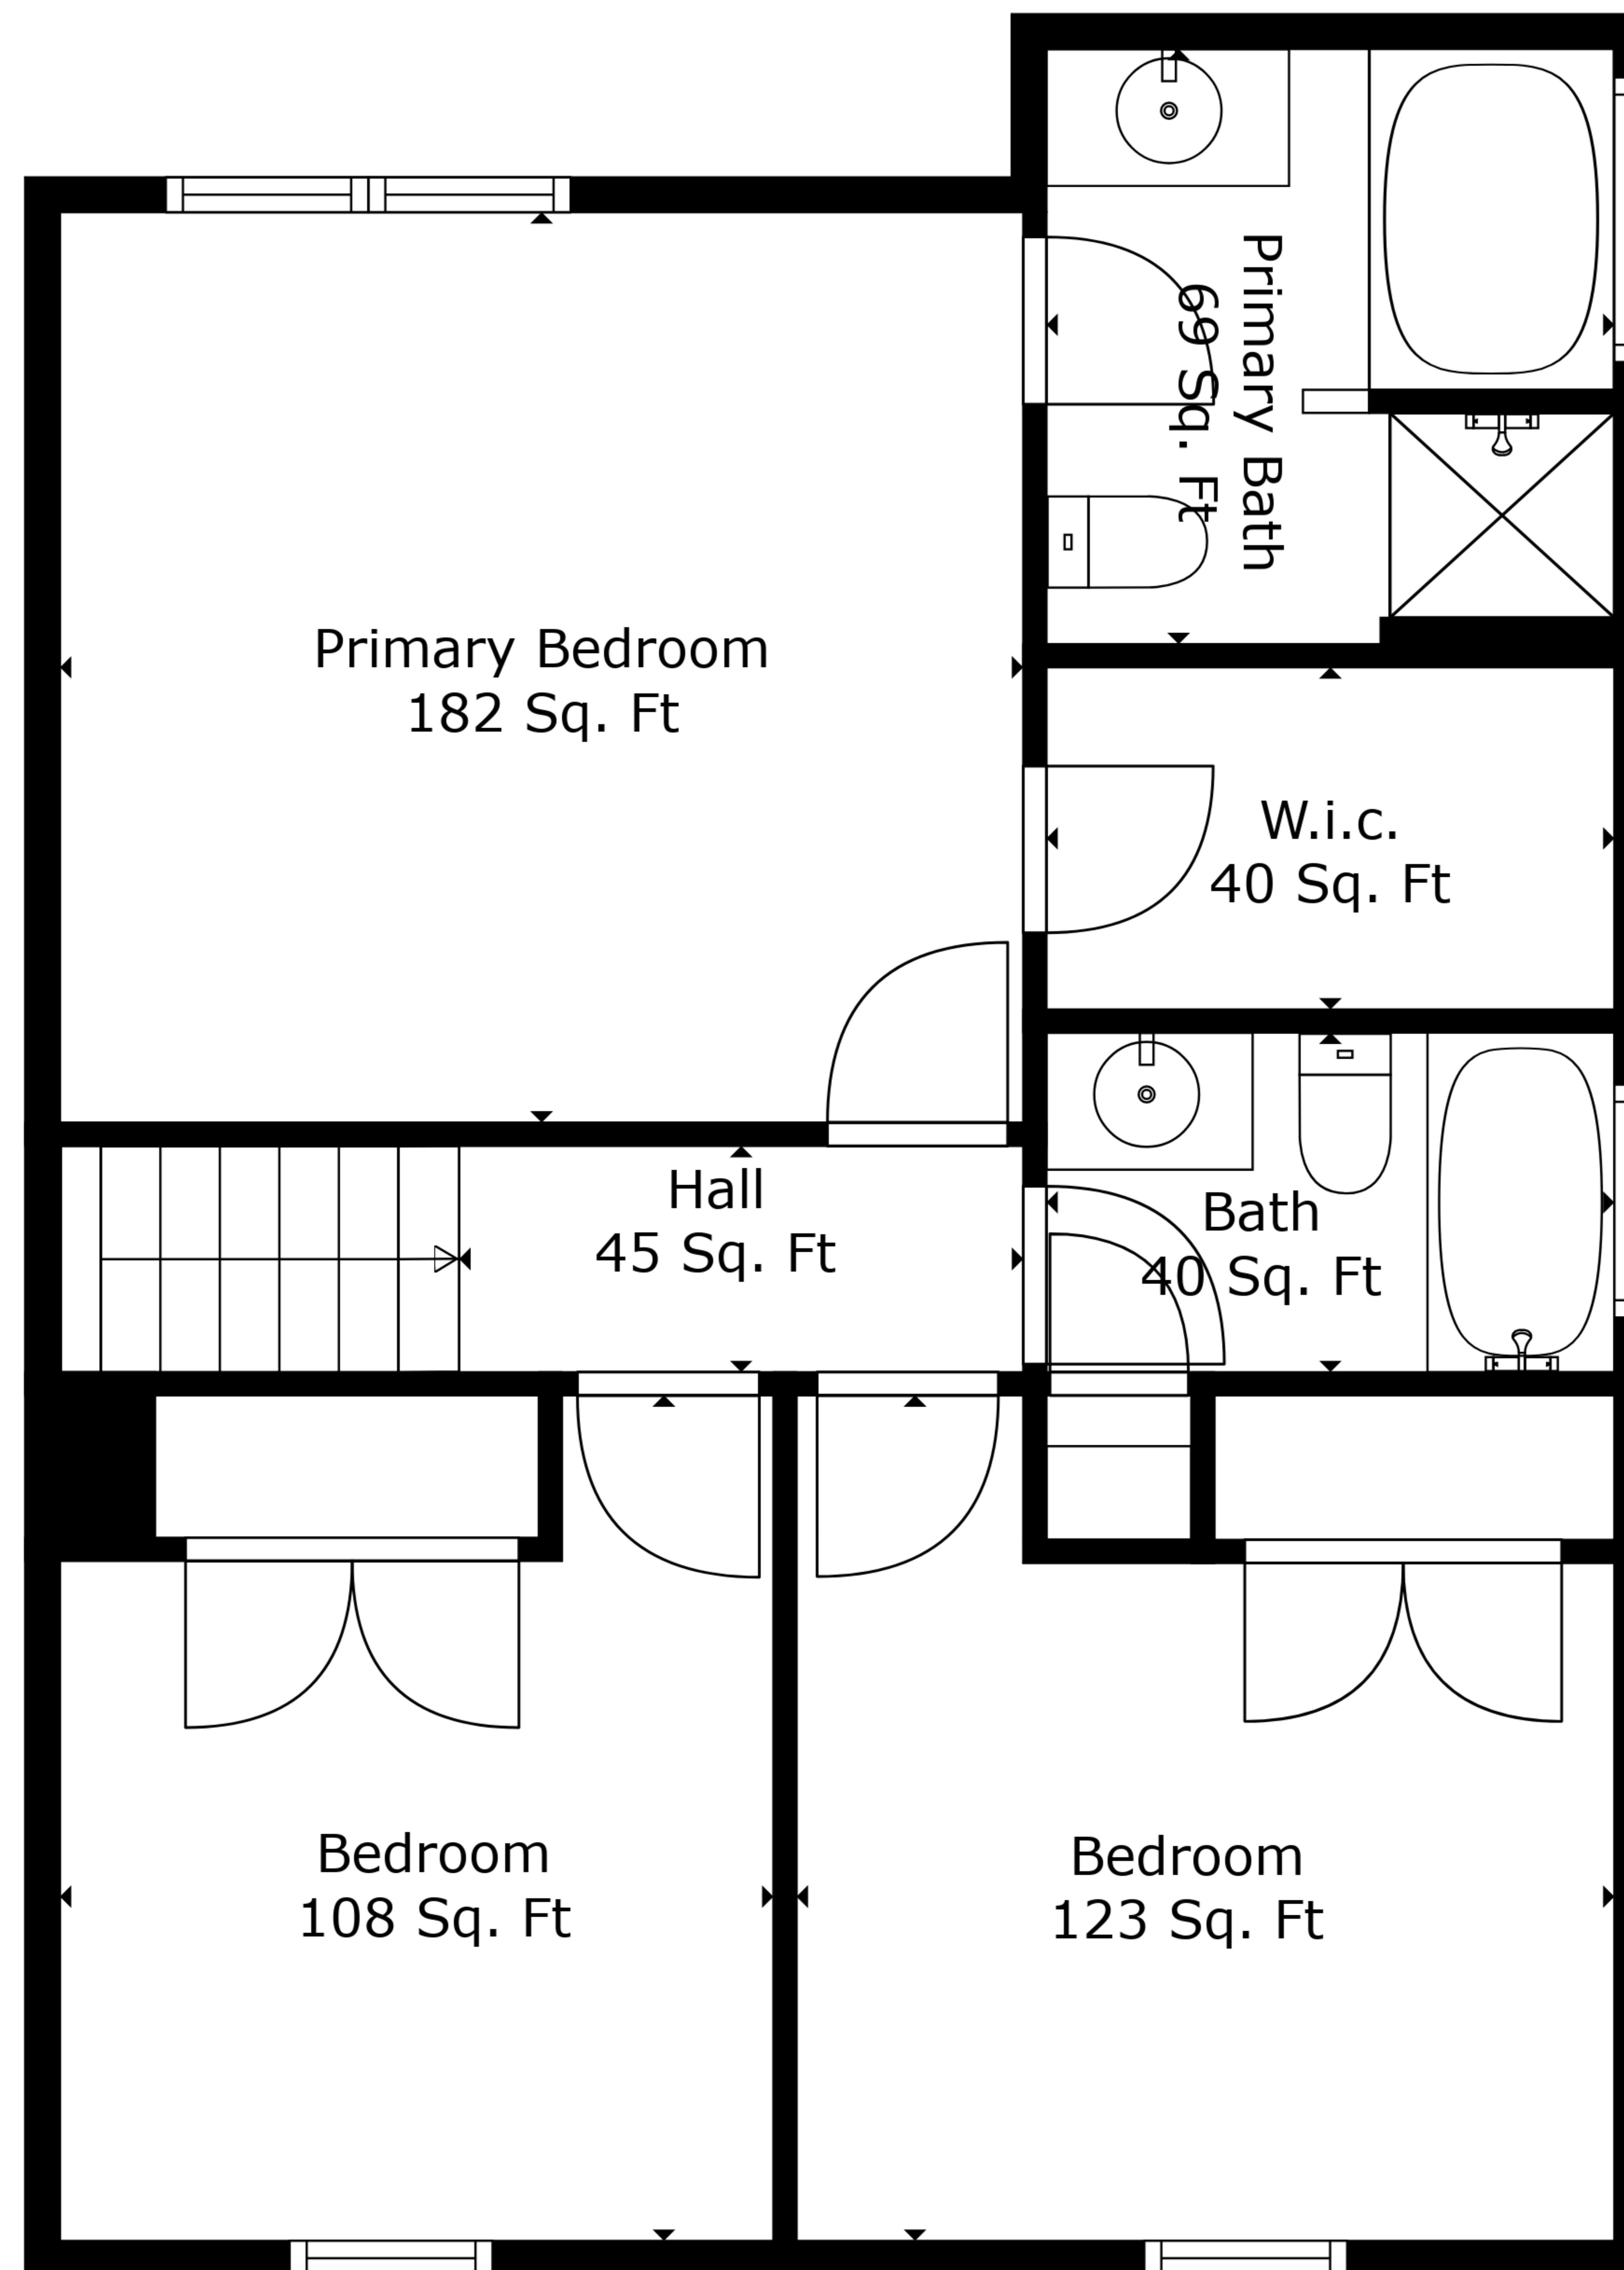

TOTAL: 1534 sq. ft

FLOOR 1: 860 sq. ft, FLOOR 2: 674 sq. ft

EXCLUDED AREAS: GARAGE: 431 sq. ft, FIREPLACE: 11 sq. ft

TOTAL: 1534 sq. ft

FLOOR 1: 860 sq. ft, FLOOR 2: 674 sq. ft

EXCLUDED AREAS: GARAGE: 431 sq. ft, FIREPLACE: 11 sq. ft

Floor 1

Floor 2

TOTAL: 1534 sq. ft
 FLOOR 1: 860 sq. ft, FLOOR 2: 674 sq. ft
 EXCLUDED AREAS: GARAGE: 431 sq. ft, FIREPLACE: 11 sq. ft