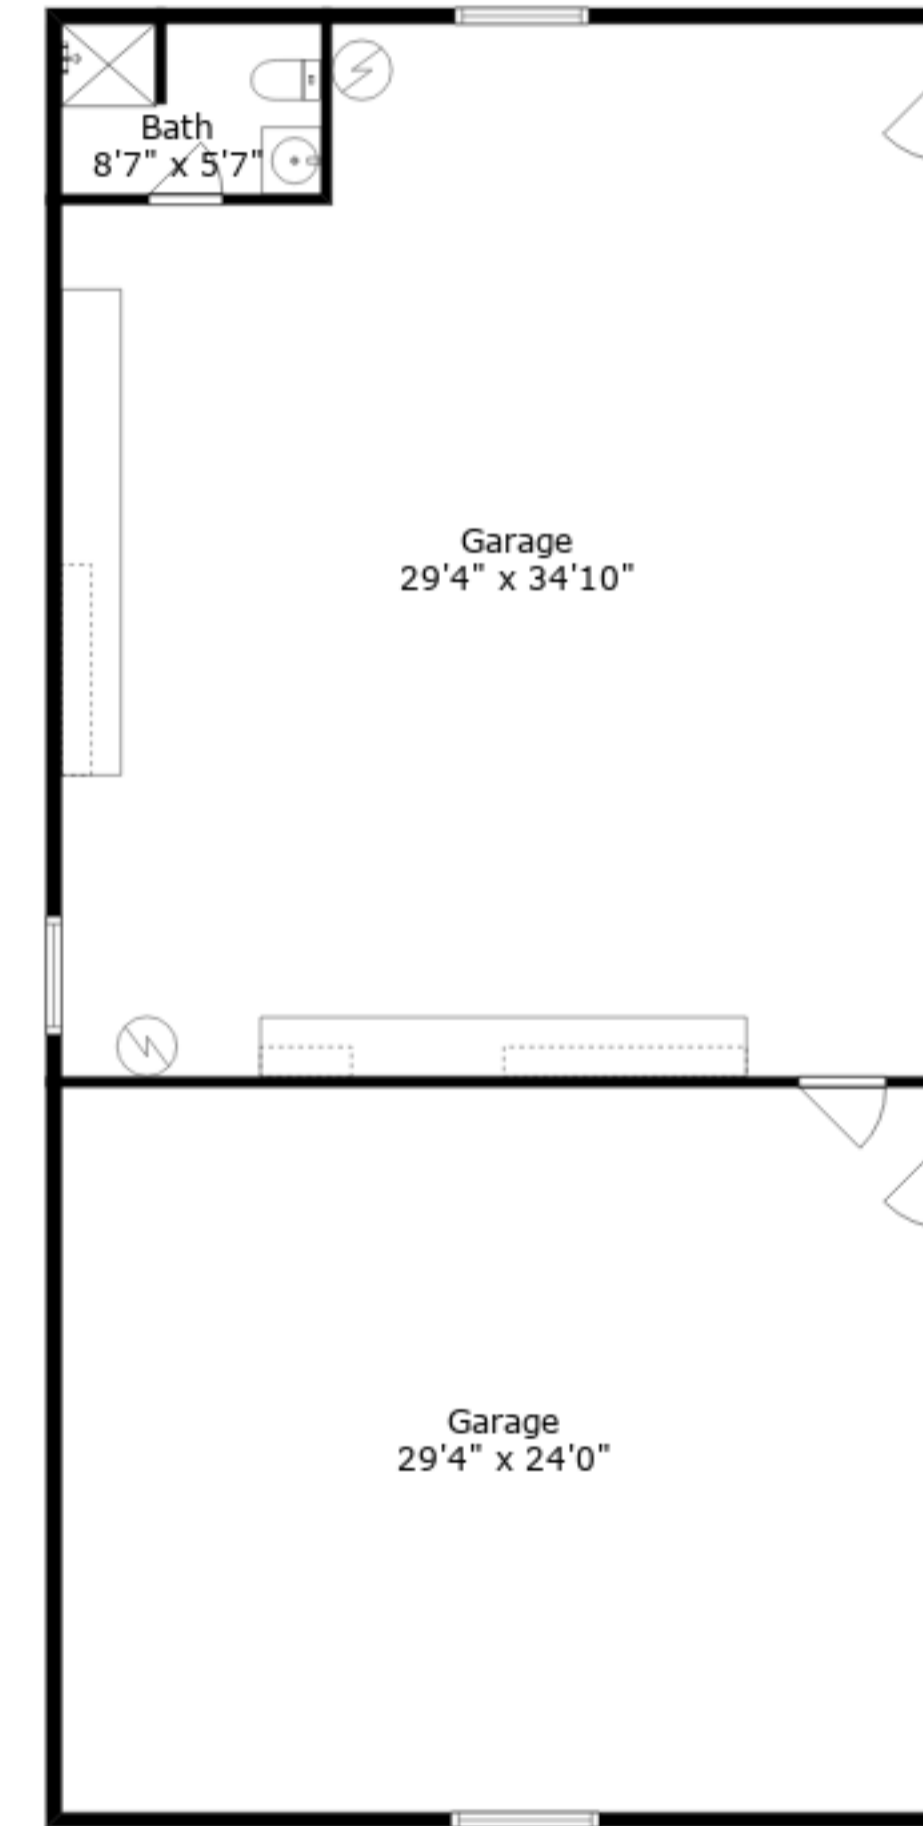

ESTIMATED AREAS

GLA LOWER FLOOR: 2008 sq. ft EXCLUDED AREAS 132 sq. ft
 GLA MAIN FLOOR: 2276 sq. ft EXCLUDED AREAS 535 sq. ft
 GLA DETACHED GARAGE: 0 sq. ft EXCLUDED AREAS 1824 sq. ft
 Total GLA 4284 sq. ft, total area 6775 sq. ft

Sizes And Dimensions Are Approximate. Actual May Vary.

ESTIMATED AREAS

GLA LOWER FLOOR: 2008 sq. ft EXCLUDED AREAS 132 sq. ft
 GLA MAIN FLOOR: 2276 sq. ft EXCLUDED AREAS 535 sq. ft
 GLA DETACHED GARAGE: 0 sq. ft EXCLUDED AREAS 1824 sq. ft
 Total GLA 4284 sq. ft, total area 6775 sq. ft

Sizes And Dimensions Are Approximate. Actual May Vary.

Main Floor

Lower Floor

Detached Garage

ESTIMATED AREAS

GLA LOWER FLOOR: 2008 sq. ft EXCLUDED AREAS 132 sq. ft
 GLA MAIN FLOOR: 2276 sq. ft EXCLUDED AREAS 535 sq. ft
 GLA DETACHED GARAGE: 0 sq. ft EXCLUDED AREAS 1824 sq. ft
 Total GLA 4284 sq. ft, total area 6775 sq. ft