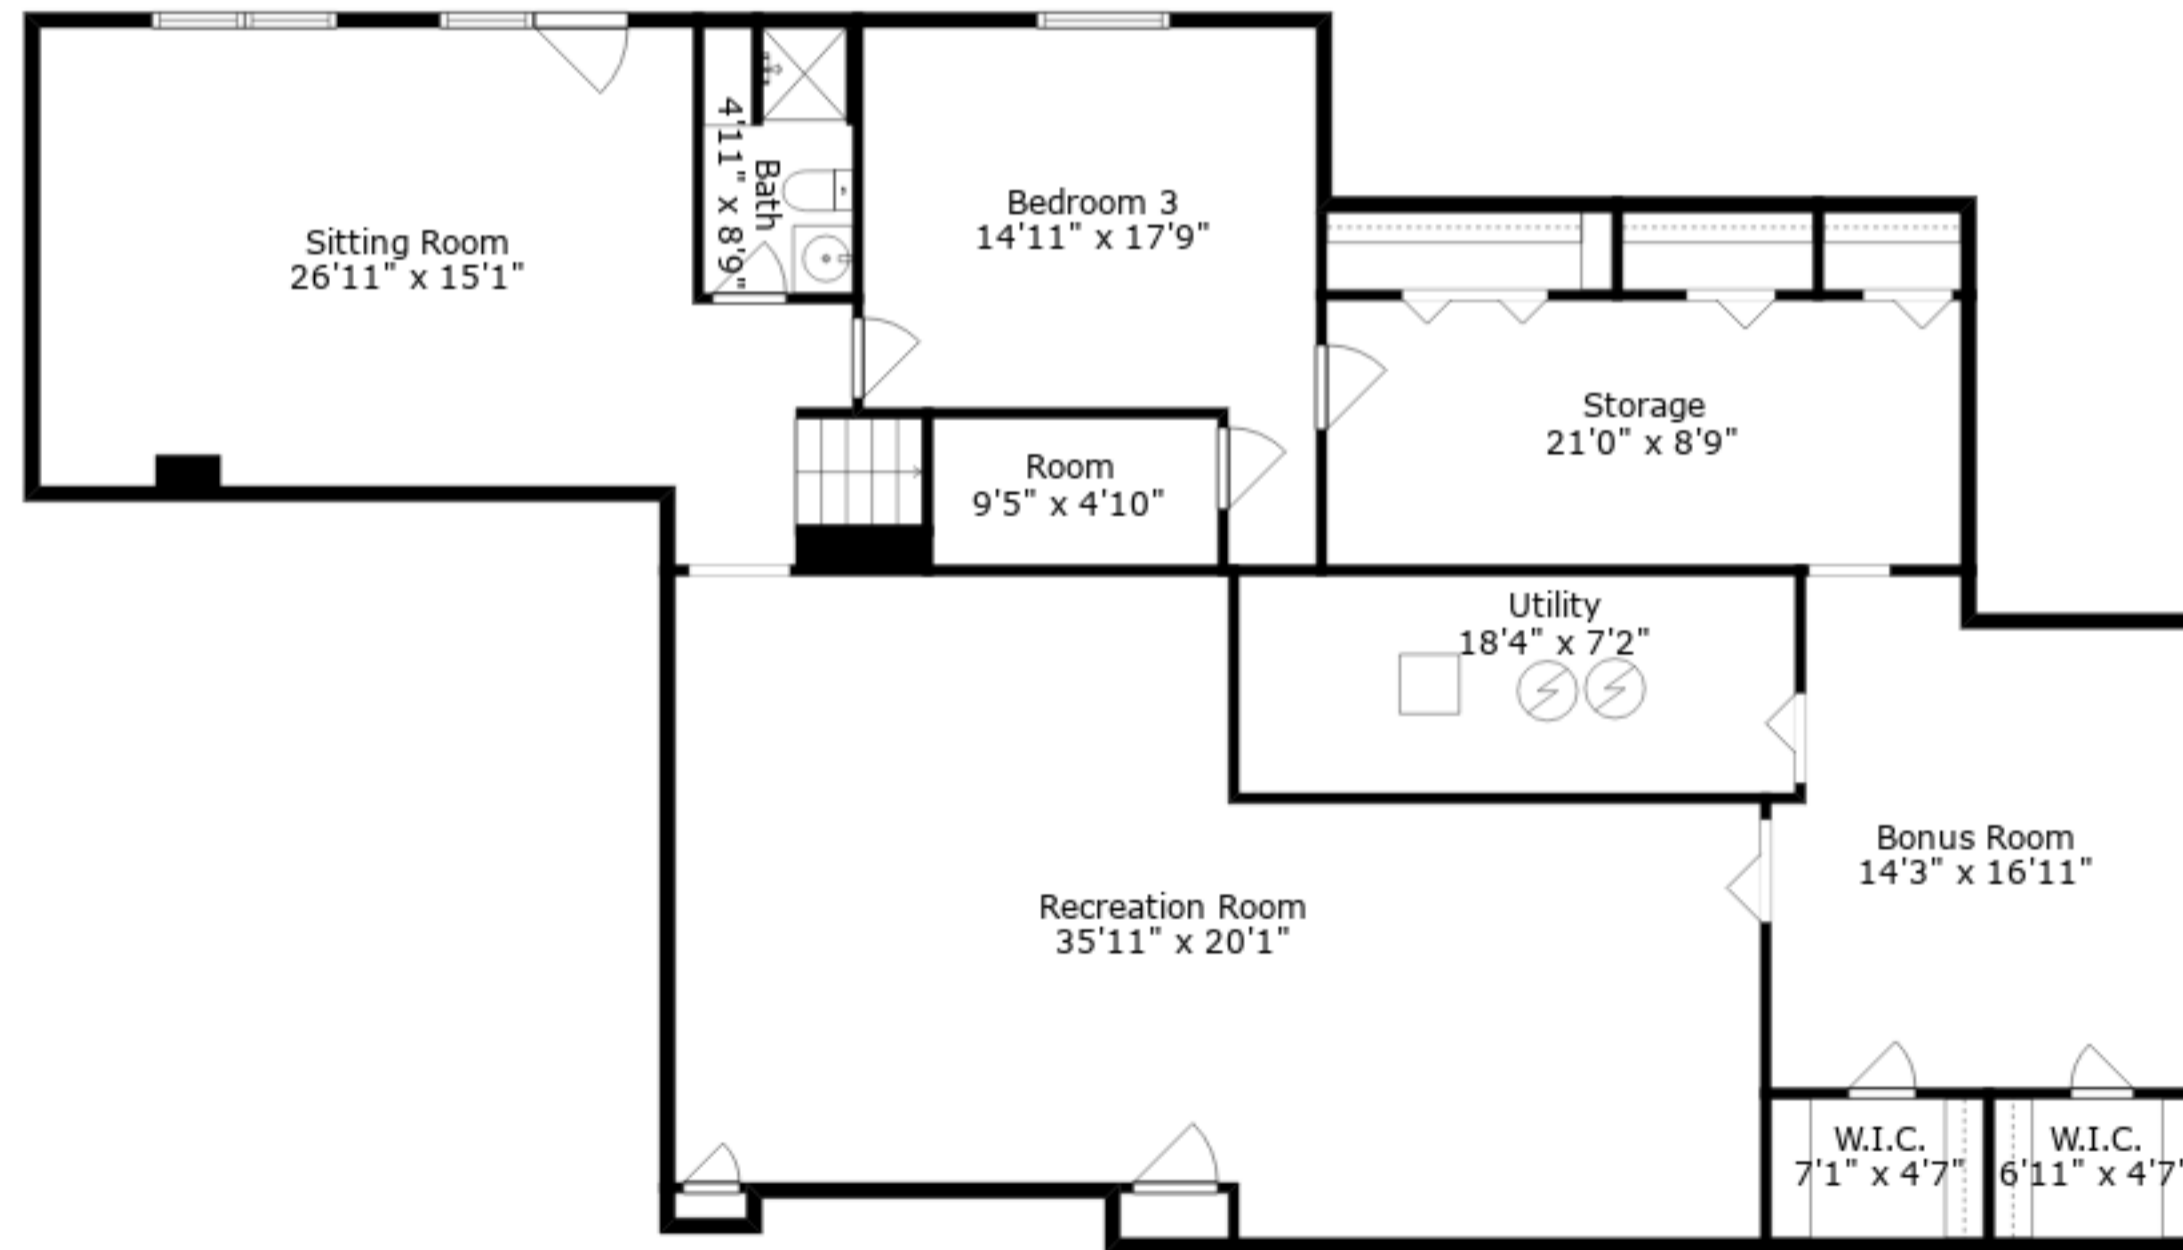

Sizes And Dimensions Are Approximate. Actual May Vary.

ESTIMATED AREAS

GLA LOWER FLOOR: 2008 sq. ft EXCLUDED AREAS 132 sq. ft
 GLA MAIN FLOOR: 2276 sq. ft EXCLUDED AREAS 535 sq. ft
 GLA DETACHED GARAGE: 0 sq. ft EXCLUDED AREAS 1824 sq. ft
 Total GLA 4284 sq. ft, total area 6775 sq. ft

Sizes And Dimensions Are Approximate. Actual May Vary.

Main Floor

Lower Floor

Detached Garage

ESTIMATED AREAS

GLA LOWER FLOOR: 2008 sq. ft EXCLUDED AREAS 132 sq. ft
 GLA MAIN FLOOR: 2276 sq. ft EXCLUDED AREAS 535 sq. ft
 GLA DETACHED GARAGE: 0 sq. ft EXCLUDED AREAS 1824 sq. ft
 Total GLA 4284 sq. ft, total area 6775 sq. ft

Sizes And Dimensions Are Approximate. Actual May Vary.