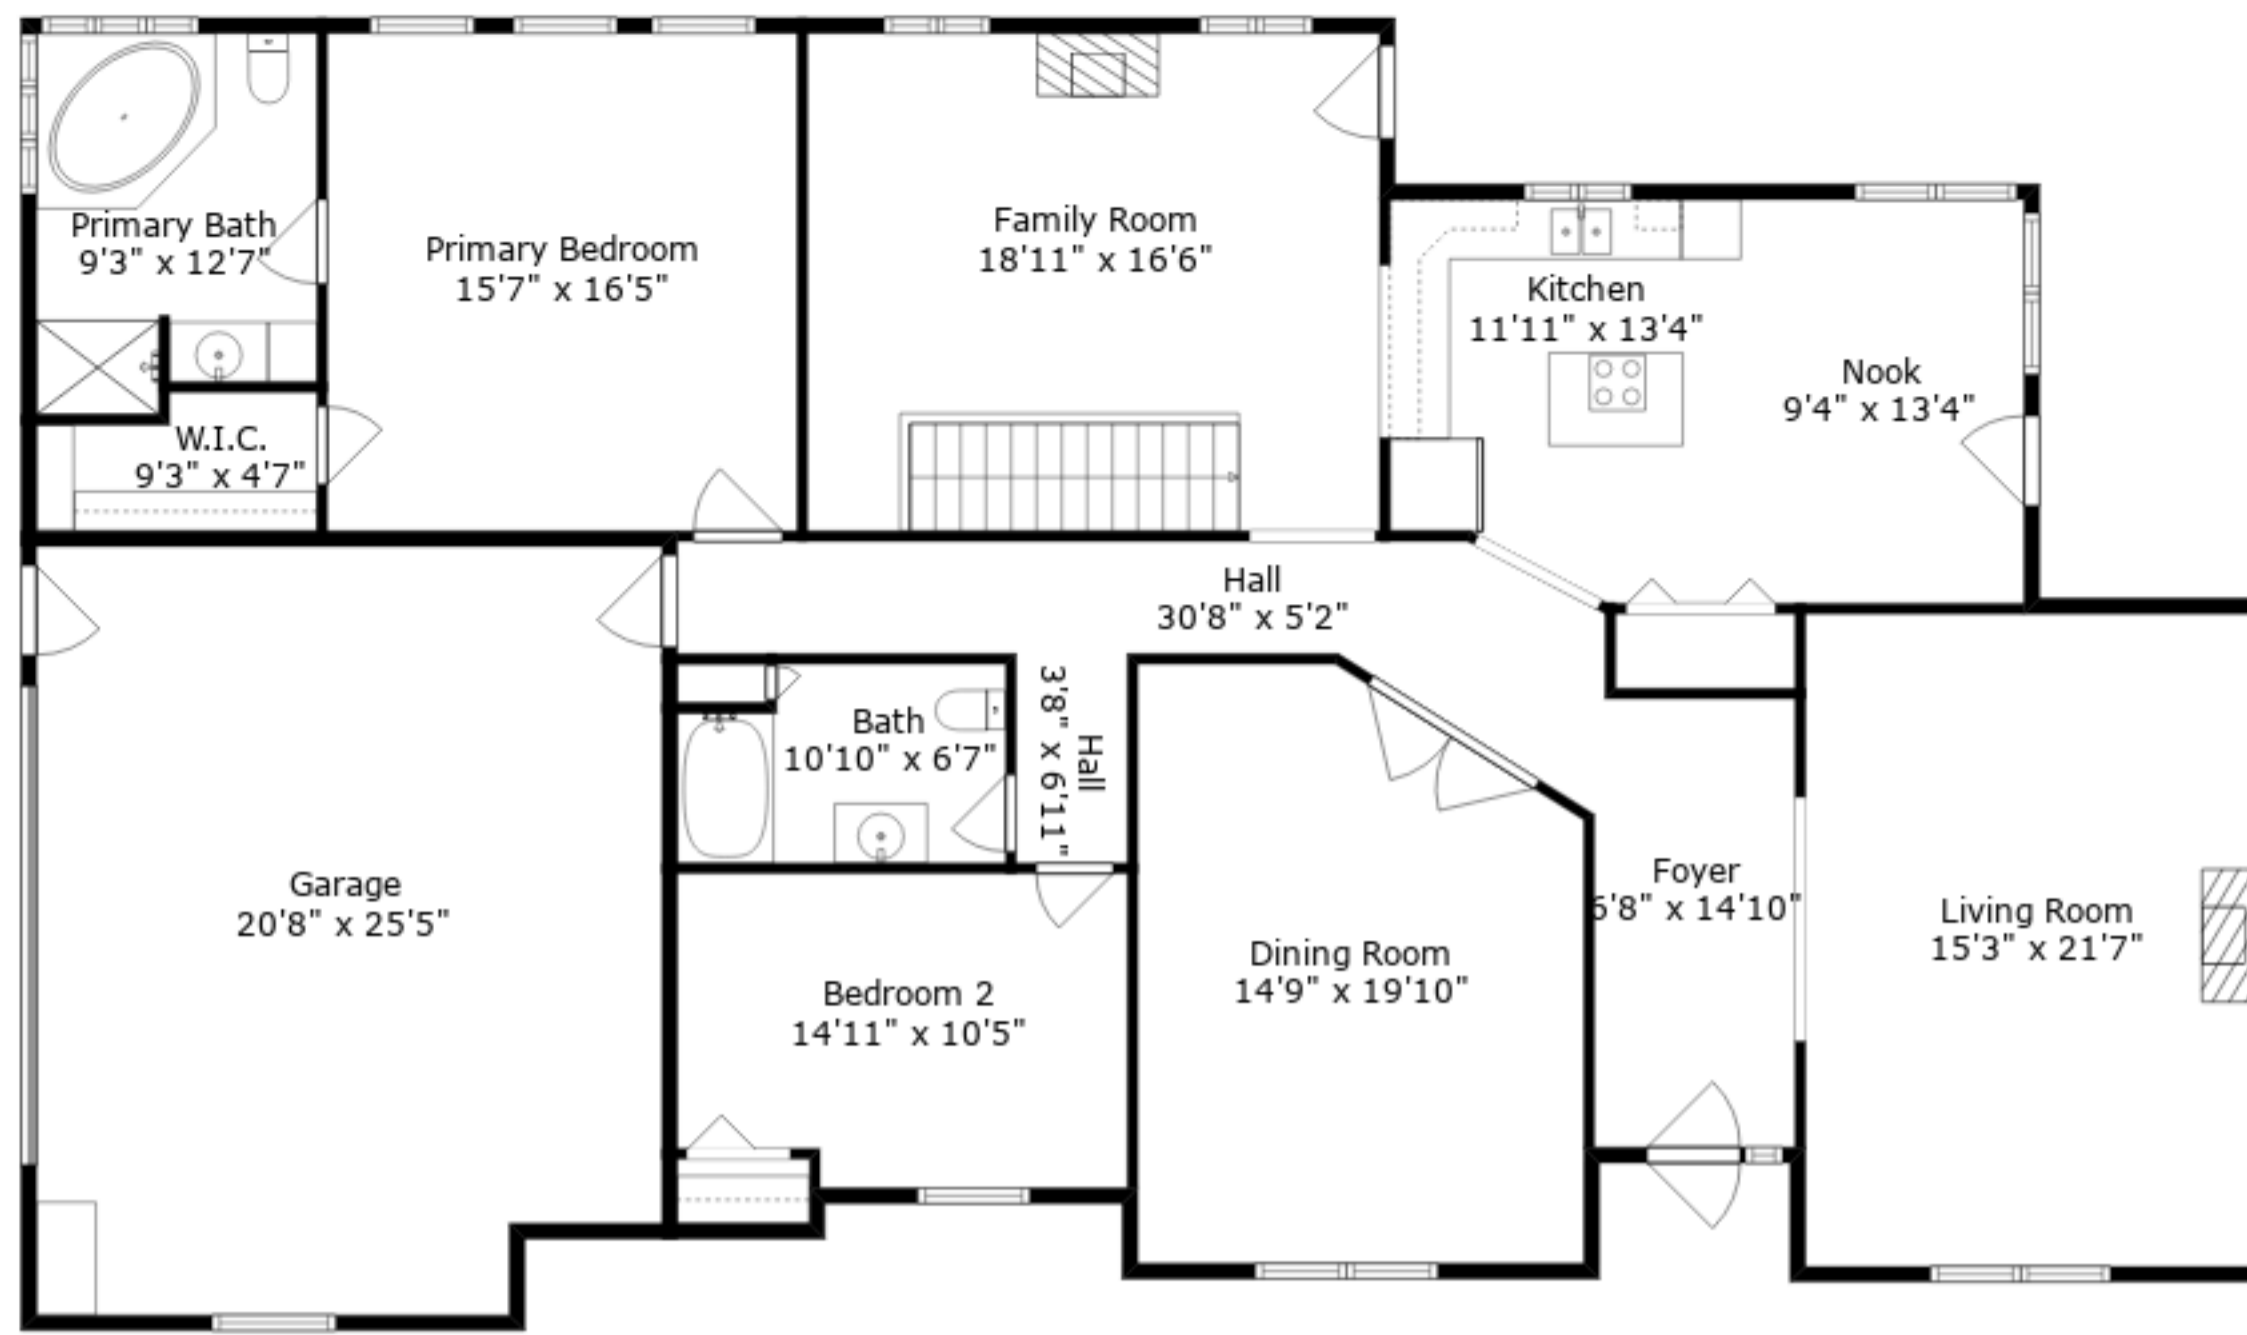

ESTIMATED AREAS

GLA LOWER FLOOR: 2008 sq. ft EXCLUDED AREAS 132 sq. ft
 GLA MAIN FLOOR: 2276 sq. ft EXCLUDED AREAS 535 sq. ft
 GLA DETACHED GARAGE: 0 sq. ft EXCLUDED AREAS 1824 sq. ft
 Total GLA 4284 sq. ft, total area 6775 sq. ft

Sizes And Dimensions Are Approximate. Actual May Vary.

ESTIMATED AREAS

GLA LOWER FLOOR: 2008 sq. ft EXCLUDED AREAS 132 sq. ft
 GLA MAIN FLOOR: 2276 sq. ft EXCLUDED AREAS 535 sq. ft
 GLA DETACHED GARAGE: 0 sq. ft EXCLUDED AREAS 1824 sq. ft
 Total GLA 4284 sq. ft, total area 6775 sq. ft

Sizes And Dimensions Are Approximate. Actual May Vary.

Main Floor

Lower Floor

Detached Garage

ESTIMATED AREAS

GLA LOWER FLOOR: 2008 sq. ft EXCLUDED AREAS 132 sq. ft
 GLA MAIN FLOOR: 2276 sq. ft EXCLUDED AREAS 535 sq. ft
 GLA DETACHED GARAGE: 0 sq. ft EXCLUDED AREAS 1824 sq. ft
 Total GLA 4284 sq. ft, total area 6775 sq. ft