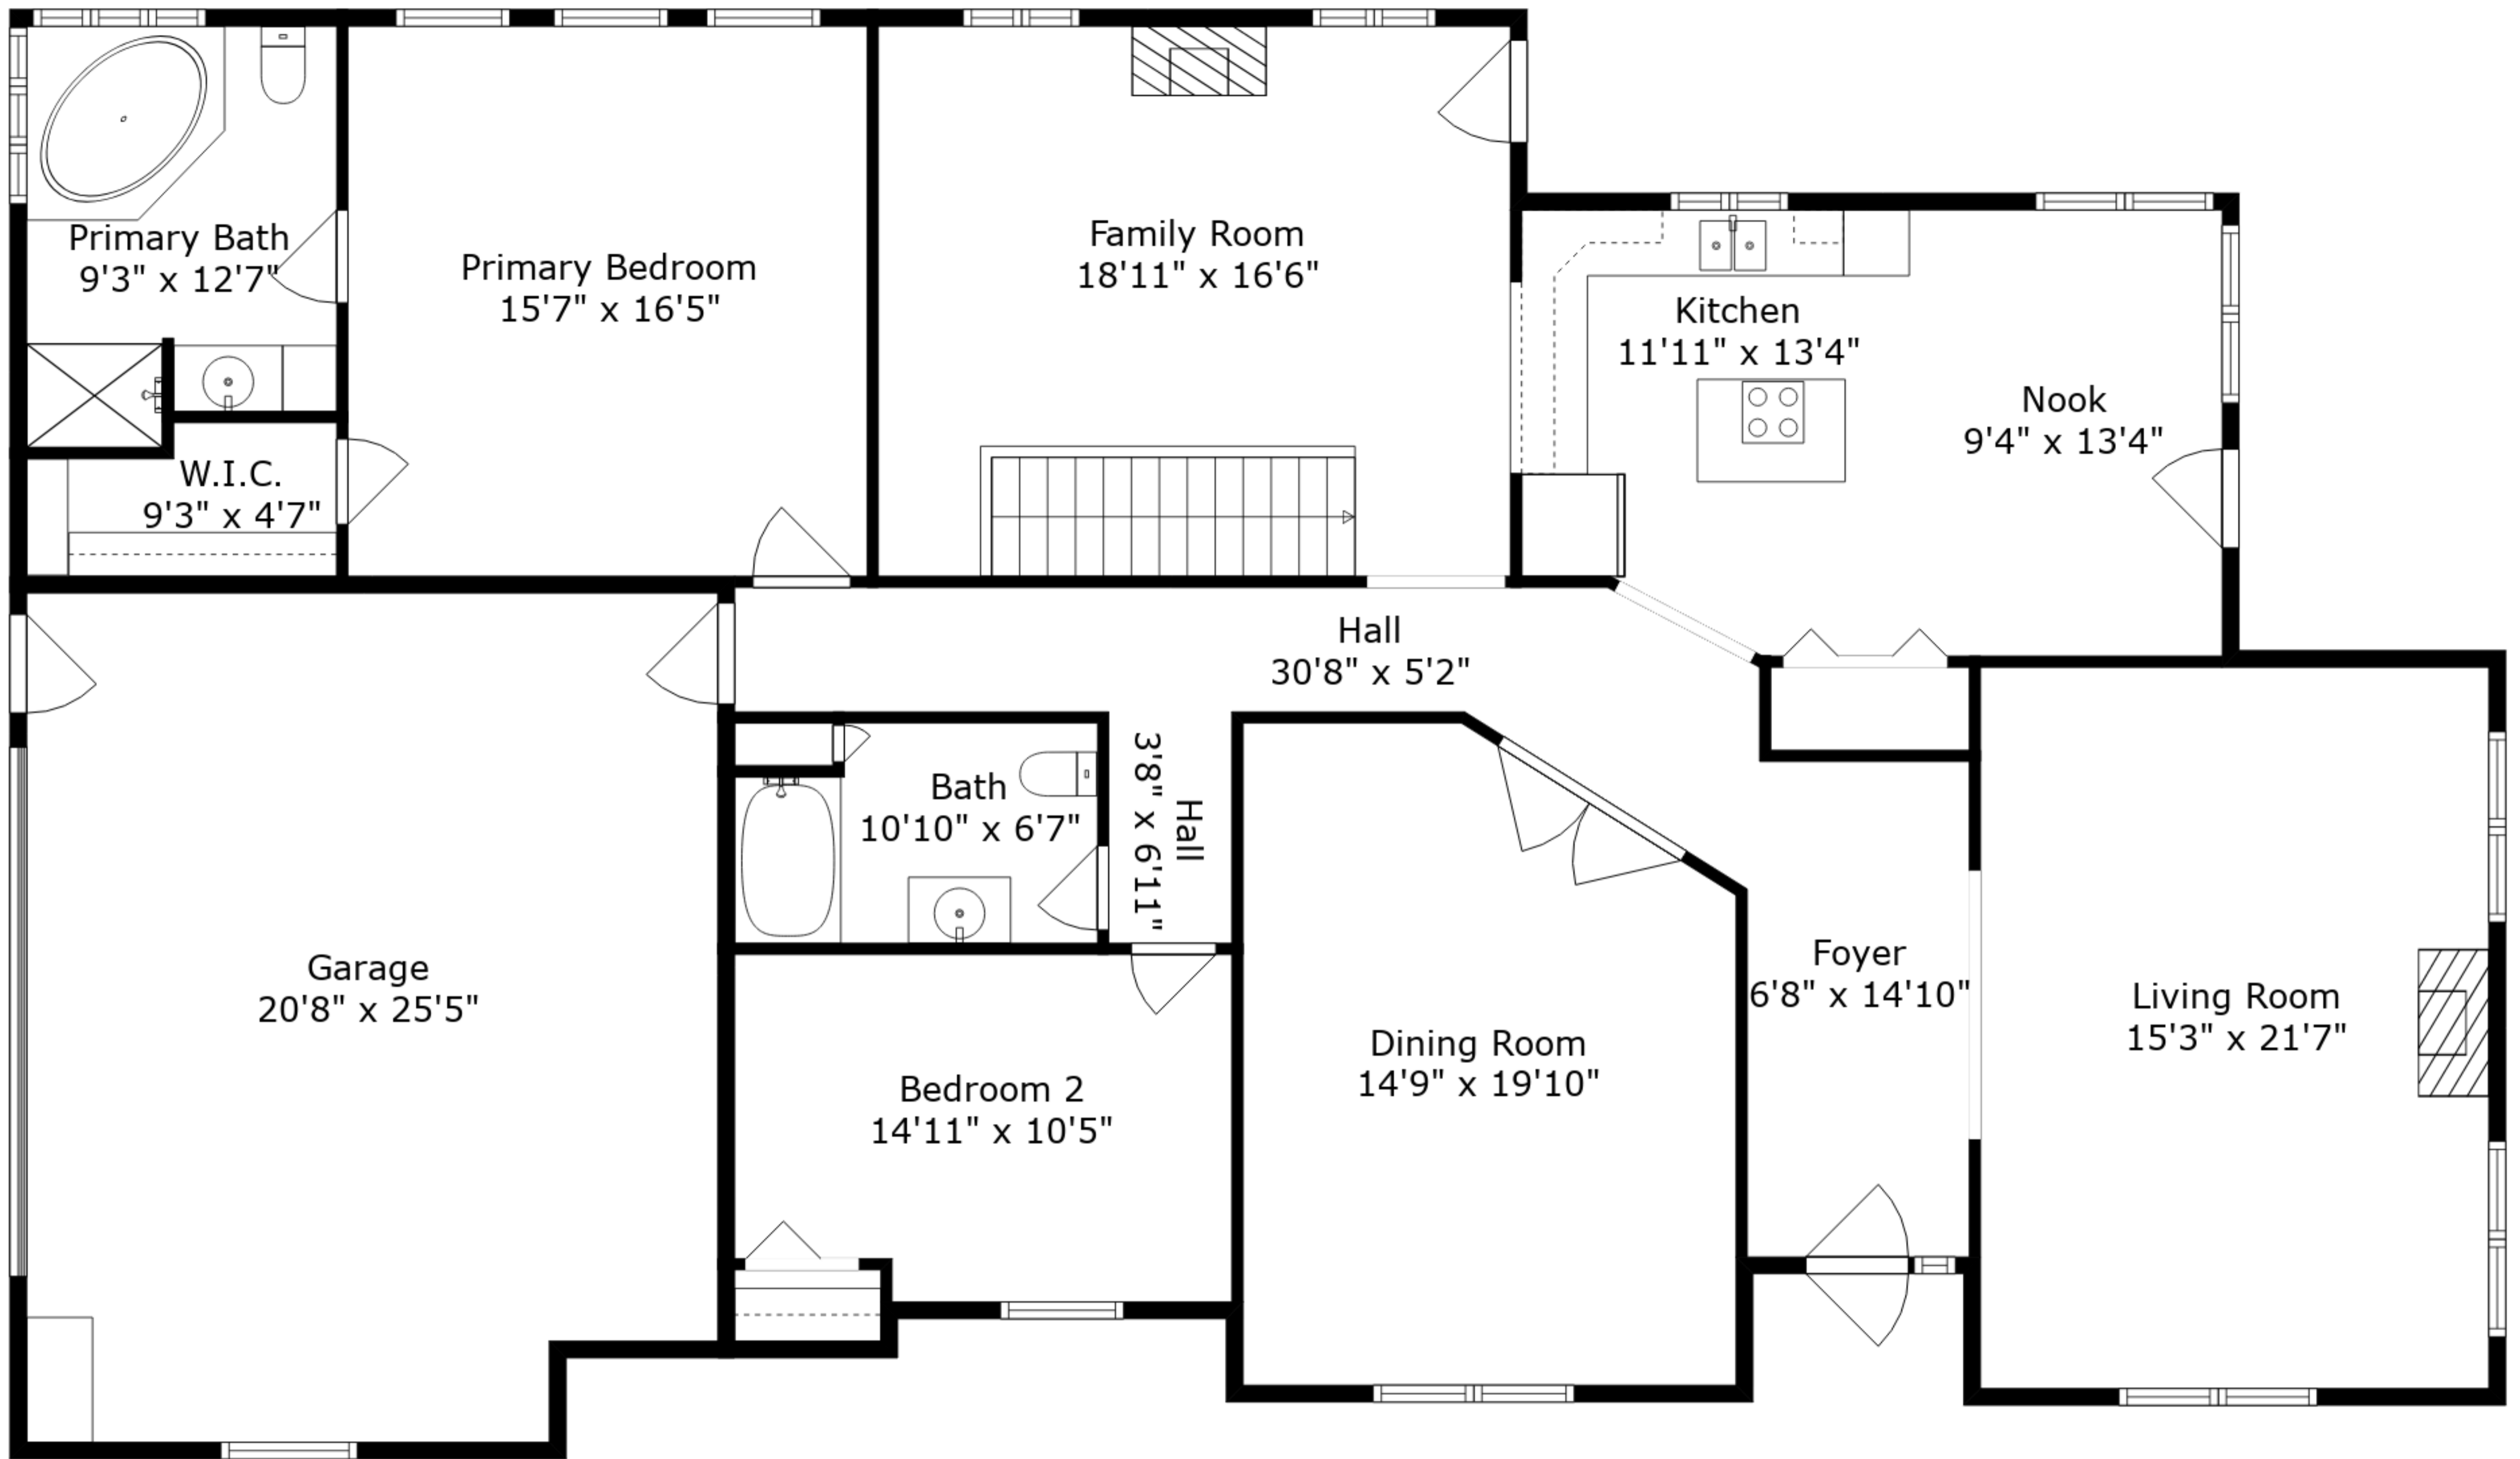

ESTIMATED AREAS

GLA LOWER FLOOR: 2008 sq. ft EXCLUDED AREAS 132 sq. ft
 GLA MAIN FLOOR: 2276 sq. ft EXCLUDED AREAS 535 sq. ft
 GLA DETACHED GARAGE: 0 sq. ft EXCLUDED AREAS 1824 sq. ft
 Total GLA 4284 sq. ft, total area 6775 sq. ft

Sizes And Dimensions Are Approximate. Actual May Vary.

ESTIMATED AREAS

GLA LOWER FLOOR: 2008 sq. ft EXCLUDED AREAS 132 sq. ft
 GLA MAIN FLOOR: 2276 sq. ft EXCLUDED AREAS 535 sq. ft
 GLA DETACHED GARAGE: 0 sq. ft EXCLUDED AREAS 1824 sq. ft
 Total GLA 4284 sq. ft, total area 6775 sq. ft

Sizes And Dimensions Are Approximate. Actual May Vary.

Main Floor

Lower Floor

Detached Garage

ESTIMATED AREAS

GLA LOWER FLOOR: 2008 sq. ft EXCLUDED AREAS 132 sq. ft
 GLA MAIN FLOOR: 2276 sq. ft EXCLUDED AREAS 535 sq. ft
 GLA DETACHED GARAGE: 0 sq. ft EXCLUDED AREAS 1824 sq. ft
 Total GLA 4284 sq. ft, total area 6775 sq. ft