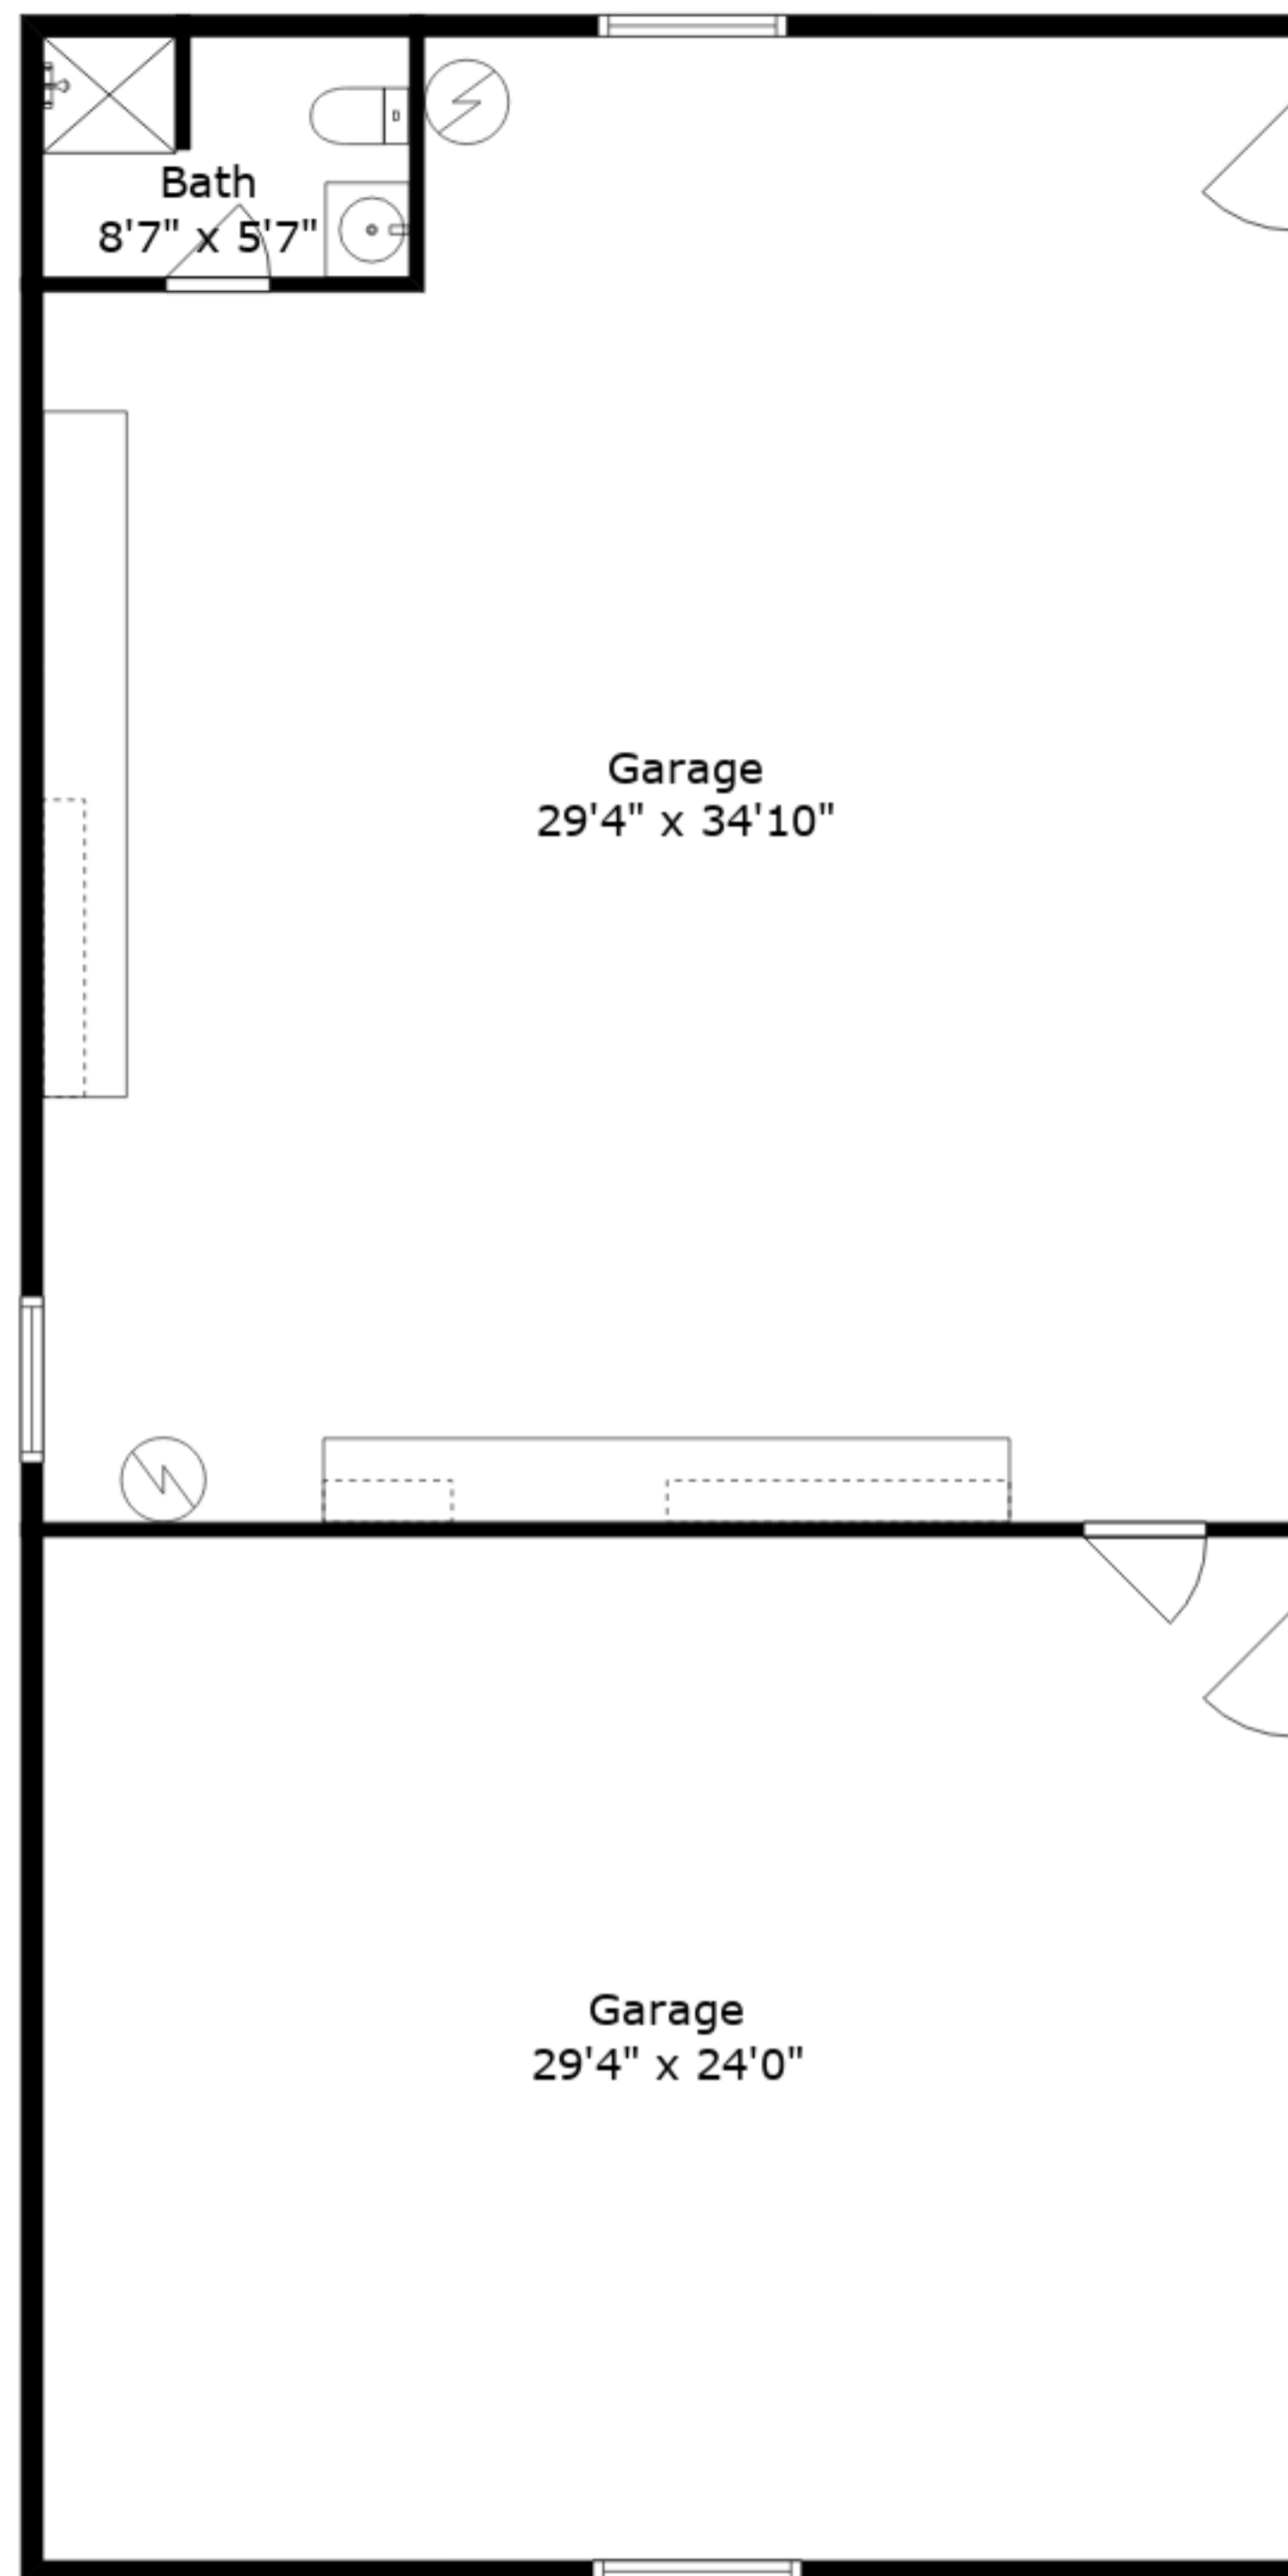

ESTIMATED AREAS

GLA LOWER FLOOR: 2008 sq. ft EXCLUDED AREAS 132 sq. ft
 GLA MAIN FLOOR: 2276 sq. ft EXCLUDED AREAS 535 sq. ft
 GLA DETACHED GARAGE: 0 sq. ft EXCLUDED AREAS 1824 sq. ft
 Total GLA 4284 sq. ft, total area 6775 sq. ft

Sizes And Dimensions Are Approximate. Actual May Vary.

ESTIMATED AREAS

GLA LOWER FLOOR: 2008 sq. ft EXCLUDED AREAS 132 sq. ft
 GLA MAIN FLOOR: 2276 sq. ft EXCLUDED AREAS 535 sq. ft
 GLA DETACHED GARAGE: 0 sq. ft EXCLUDED AREAS 1824 sq. ft
 Total GLA 4284 sq. ft, total area 6775 sq. ft

Sizes And Dimensions Are Approximate. Actual May Vary.

Main Floor

Lower Floor

Detached Garage

ESTIMATED AREAS

GLA LOWER FLOOR: 2008 sq. ft EXCLUDED AREAS 132 sq. ft
 GLA MAIN FLOOR: 2276 sq. ft EXCLUDED AREAS 535 sq. ft
 GLA DETACHED GARAGE: 0 sq. ft EXCLUDED AREAS 1824 sq. ft
 Total GLA 4284 sq. ft, total area 6775 sq. ft