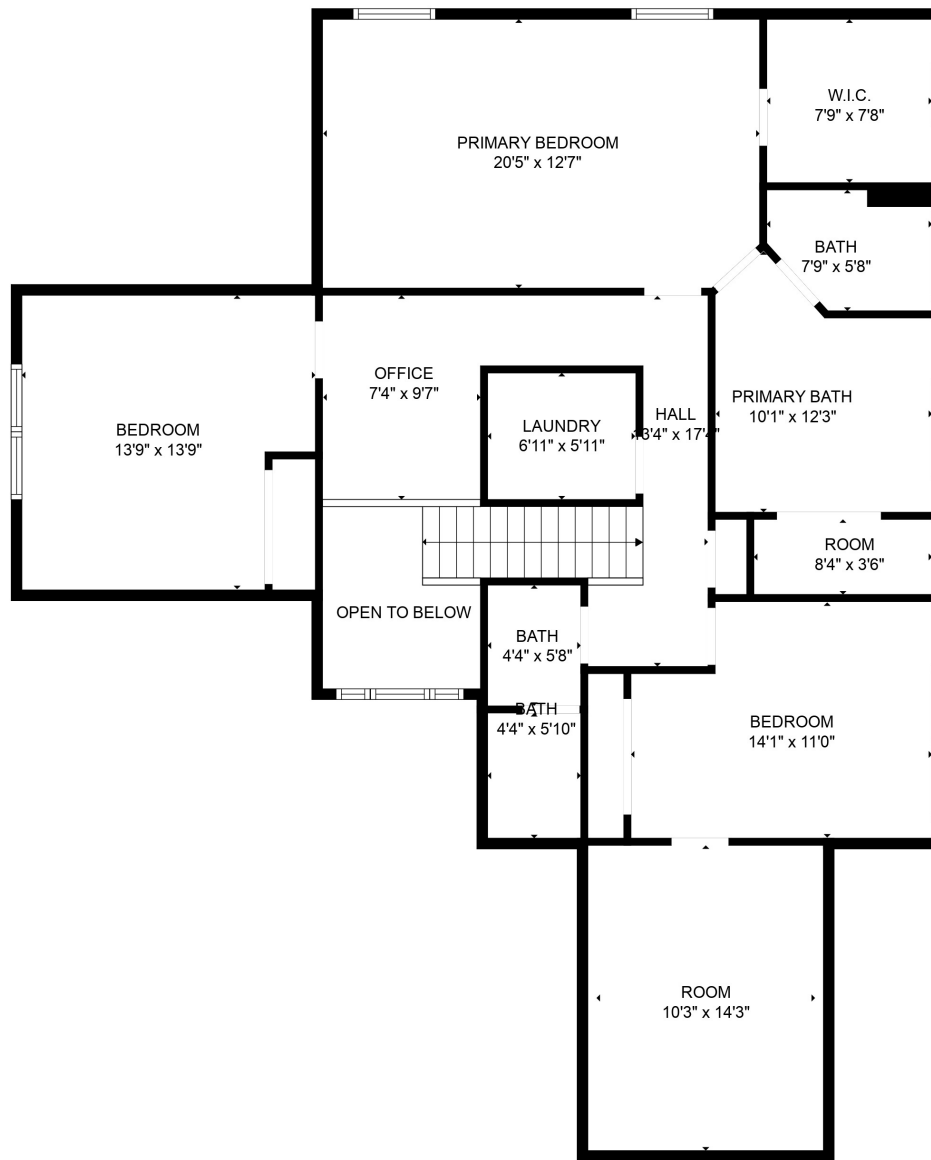

Total scanned area: 3438 sq. ft

SIZES AND DIMENSIONS ARE APPROXIMATE. ACTUAL MAY VARY.

Total scanned area: 3438 sq. ft

SIZES AND DIMENSIONS ARE APPROXIMATE. ACTUAL MAY VARY.

Total scanned area: 3438 sq. ft

SIZES AND DIMENSIONS ARE APPROXIMATE. ACTUAL MAY VARY.