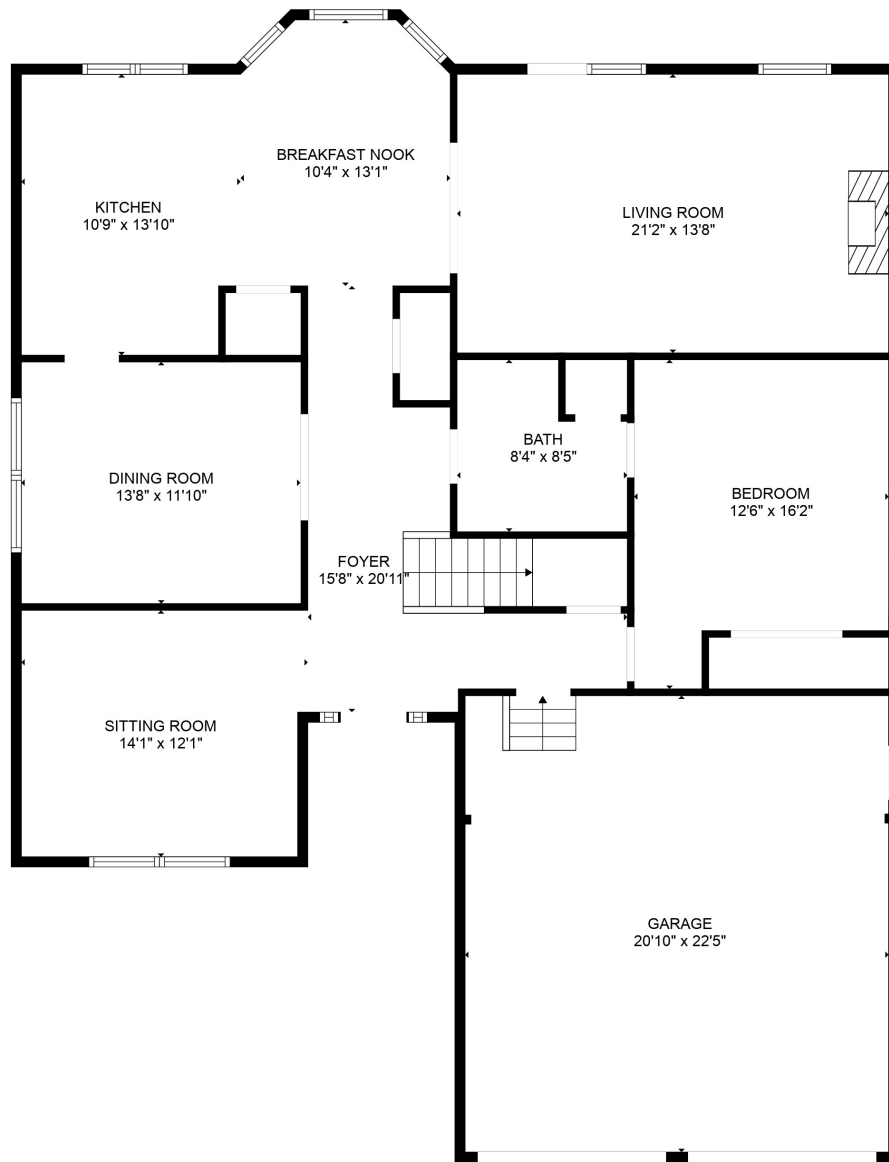

Total scanned area: 3438 sq. ft

SIZES AND DIMENSIONS ARE APPROXIMATE. ACTUAL MAY VARY.

Total scanned area: 3438 sq. ft

SIZES AND DIMENSIONS ARE APPROXIMATE. ACTUAL MAY VARY.

Total scanned area: 3438 sq. ft

SIZES AND DIMENSIONS ARE APPROXIMATE. ACTUAL MAY VARY.