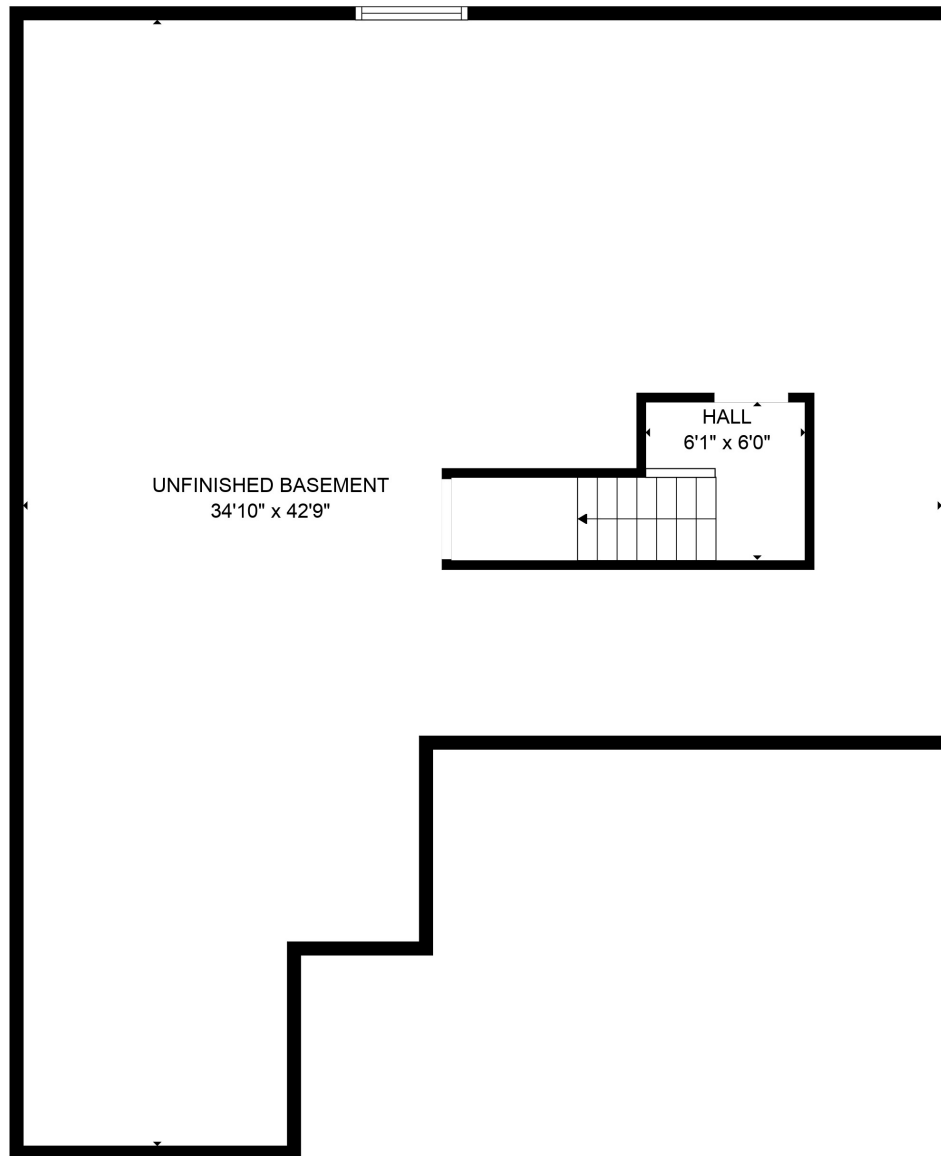

FLOOR 1

FLOOR 2

Total scanned area: 2937 sq. ft

Total scanned area: 2937 sq. ft

MEASUREMENTS ARE CALCULATED BY CUBICASA TECHNOLOGY. DEEMED HIGHLY RELIABLE BUT NOT GUARANTEED.

Total scanned area: 2937 sq. ft

MEASUREMENTS ARE CALCULATED BY CUBICASA TECHNOLOGY. DEEMED HIGHLY RELIABLE BUT NOT GUARANTEED.