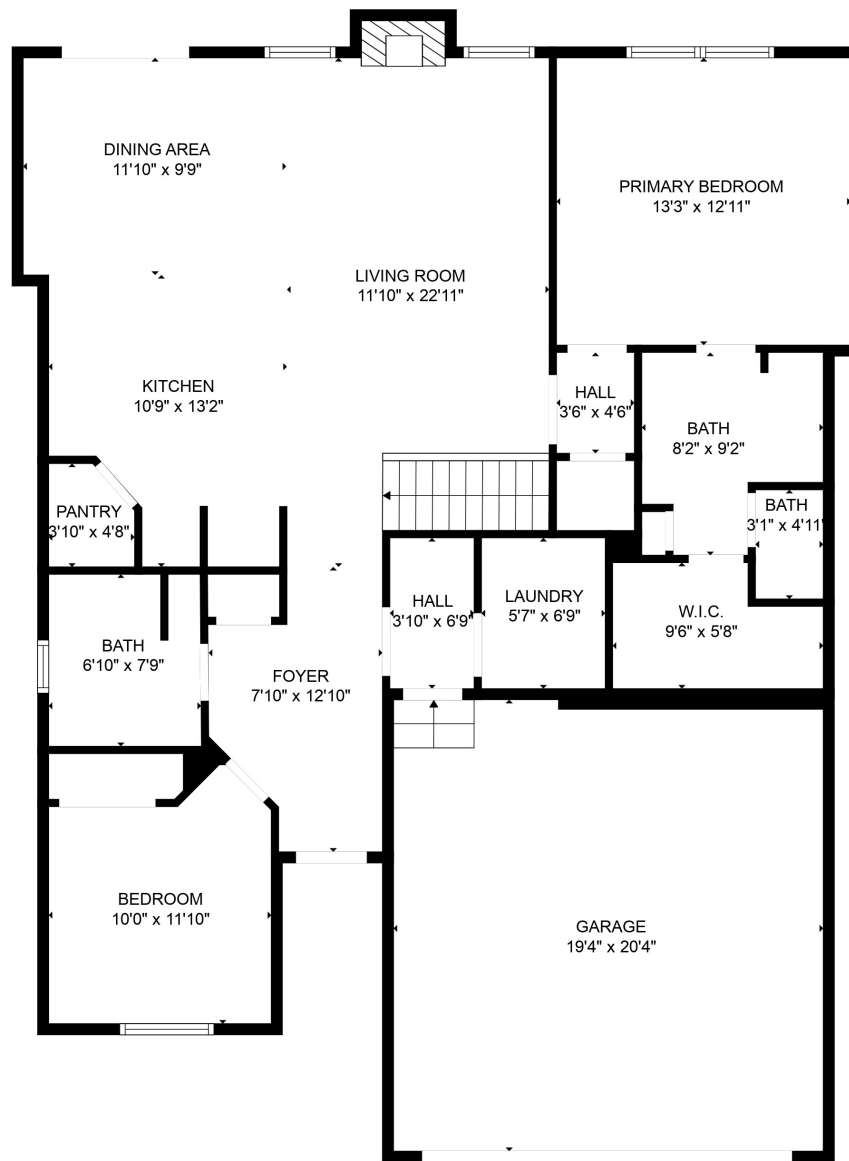

FLOOR 1

FLOOR 2

Total scanned area: 2937 sq. ft

Total scanned area: 2937 sq. ft

MEASUREMENTS ARE CALCULATED BY CUBICASA TECHNOLOGY. DEEMED HIGHLY RELIABLE BUT NOT GUARANTEED.

Total scanned area: 2937 sq. ft

MEASUREMENTS ARE CALCULATED BY CUBICASA TECHNOLOGY. DEEMED HIGHLY RELIABLE BUT NOT GUARANTEED.