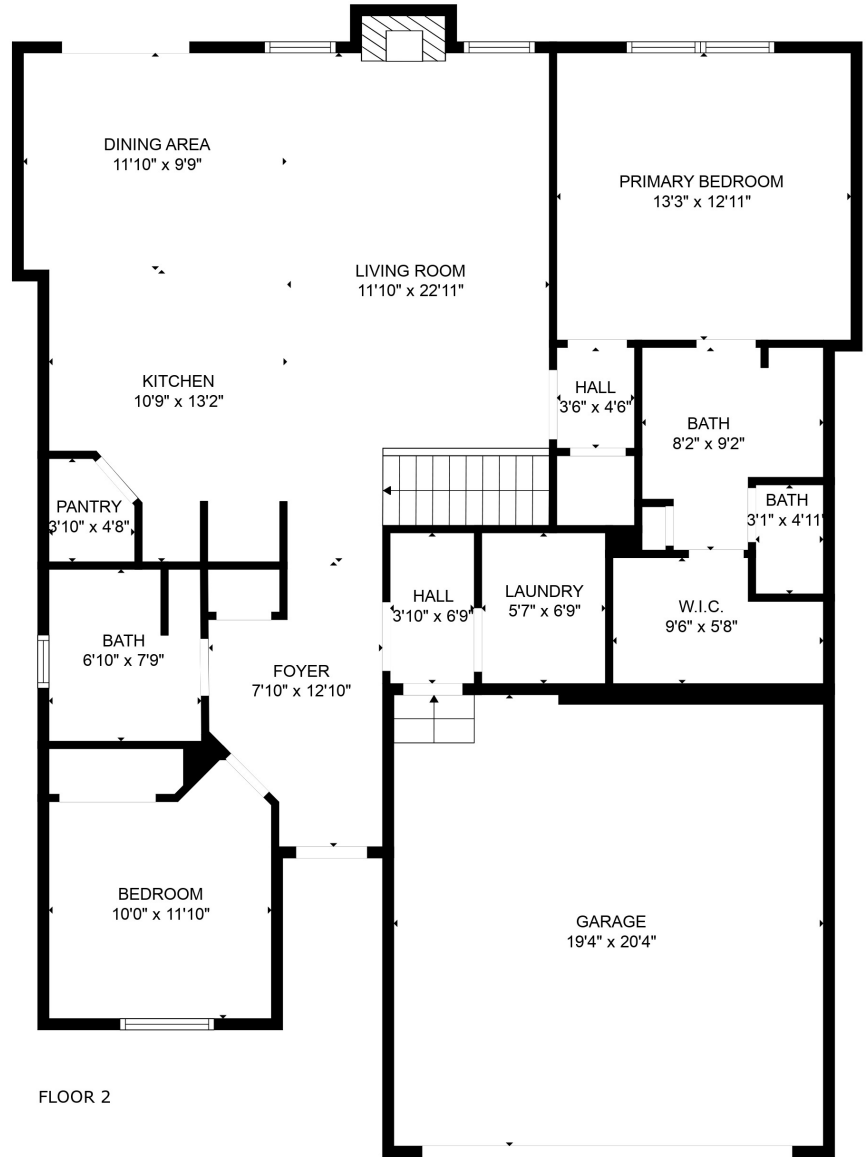

FLOOR 1

FLOOR 2

Total scanned area: 2937 sq. ft

Total scanned area: 2937 sq. ft

MEASUREMENTS ARE CALCULATED BY CUBICASA TECHNOLOGY. DEEMED HIGHLY RELIABLE BUT NOT GUARANTEED.

Total scanned area: 2937 sq. ft

MEASUREMENTS ARE CALCULATED BY CUBICASA TECHNOLOGY. DEEMED HIGHLY RELIABLE BUT NOT GUARANTEED.