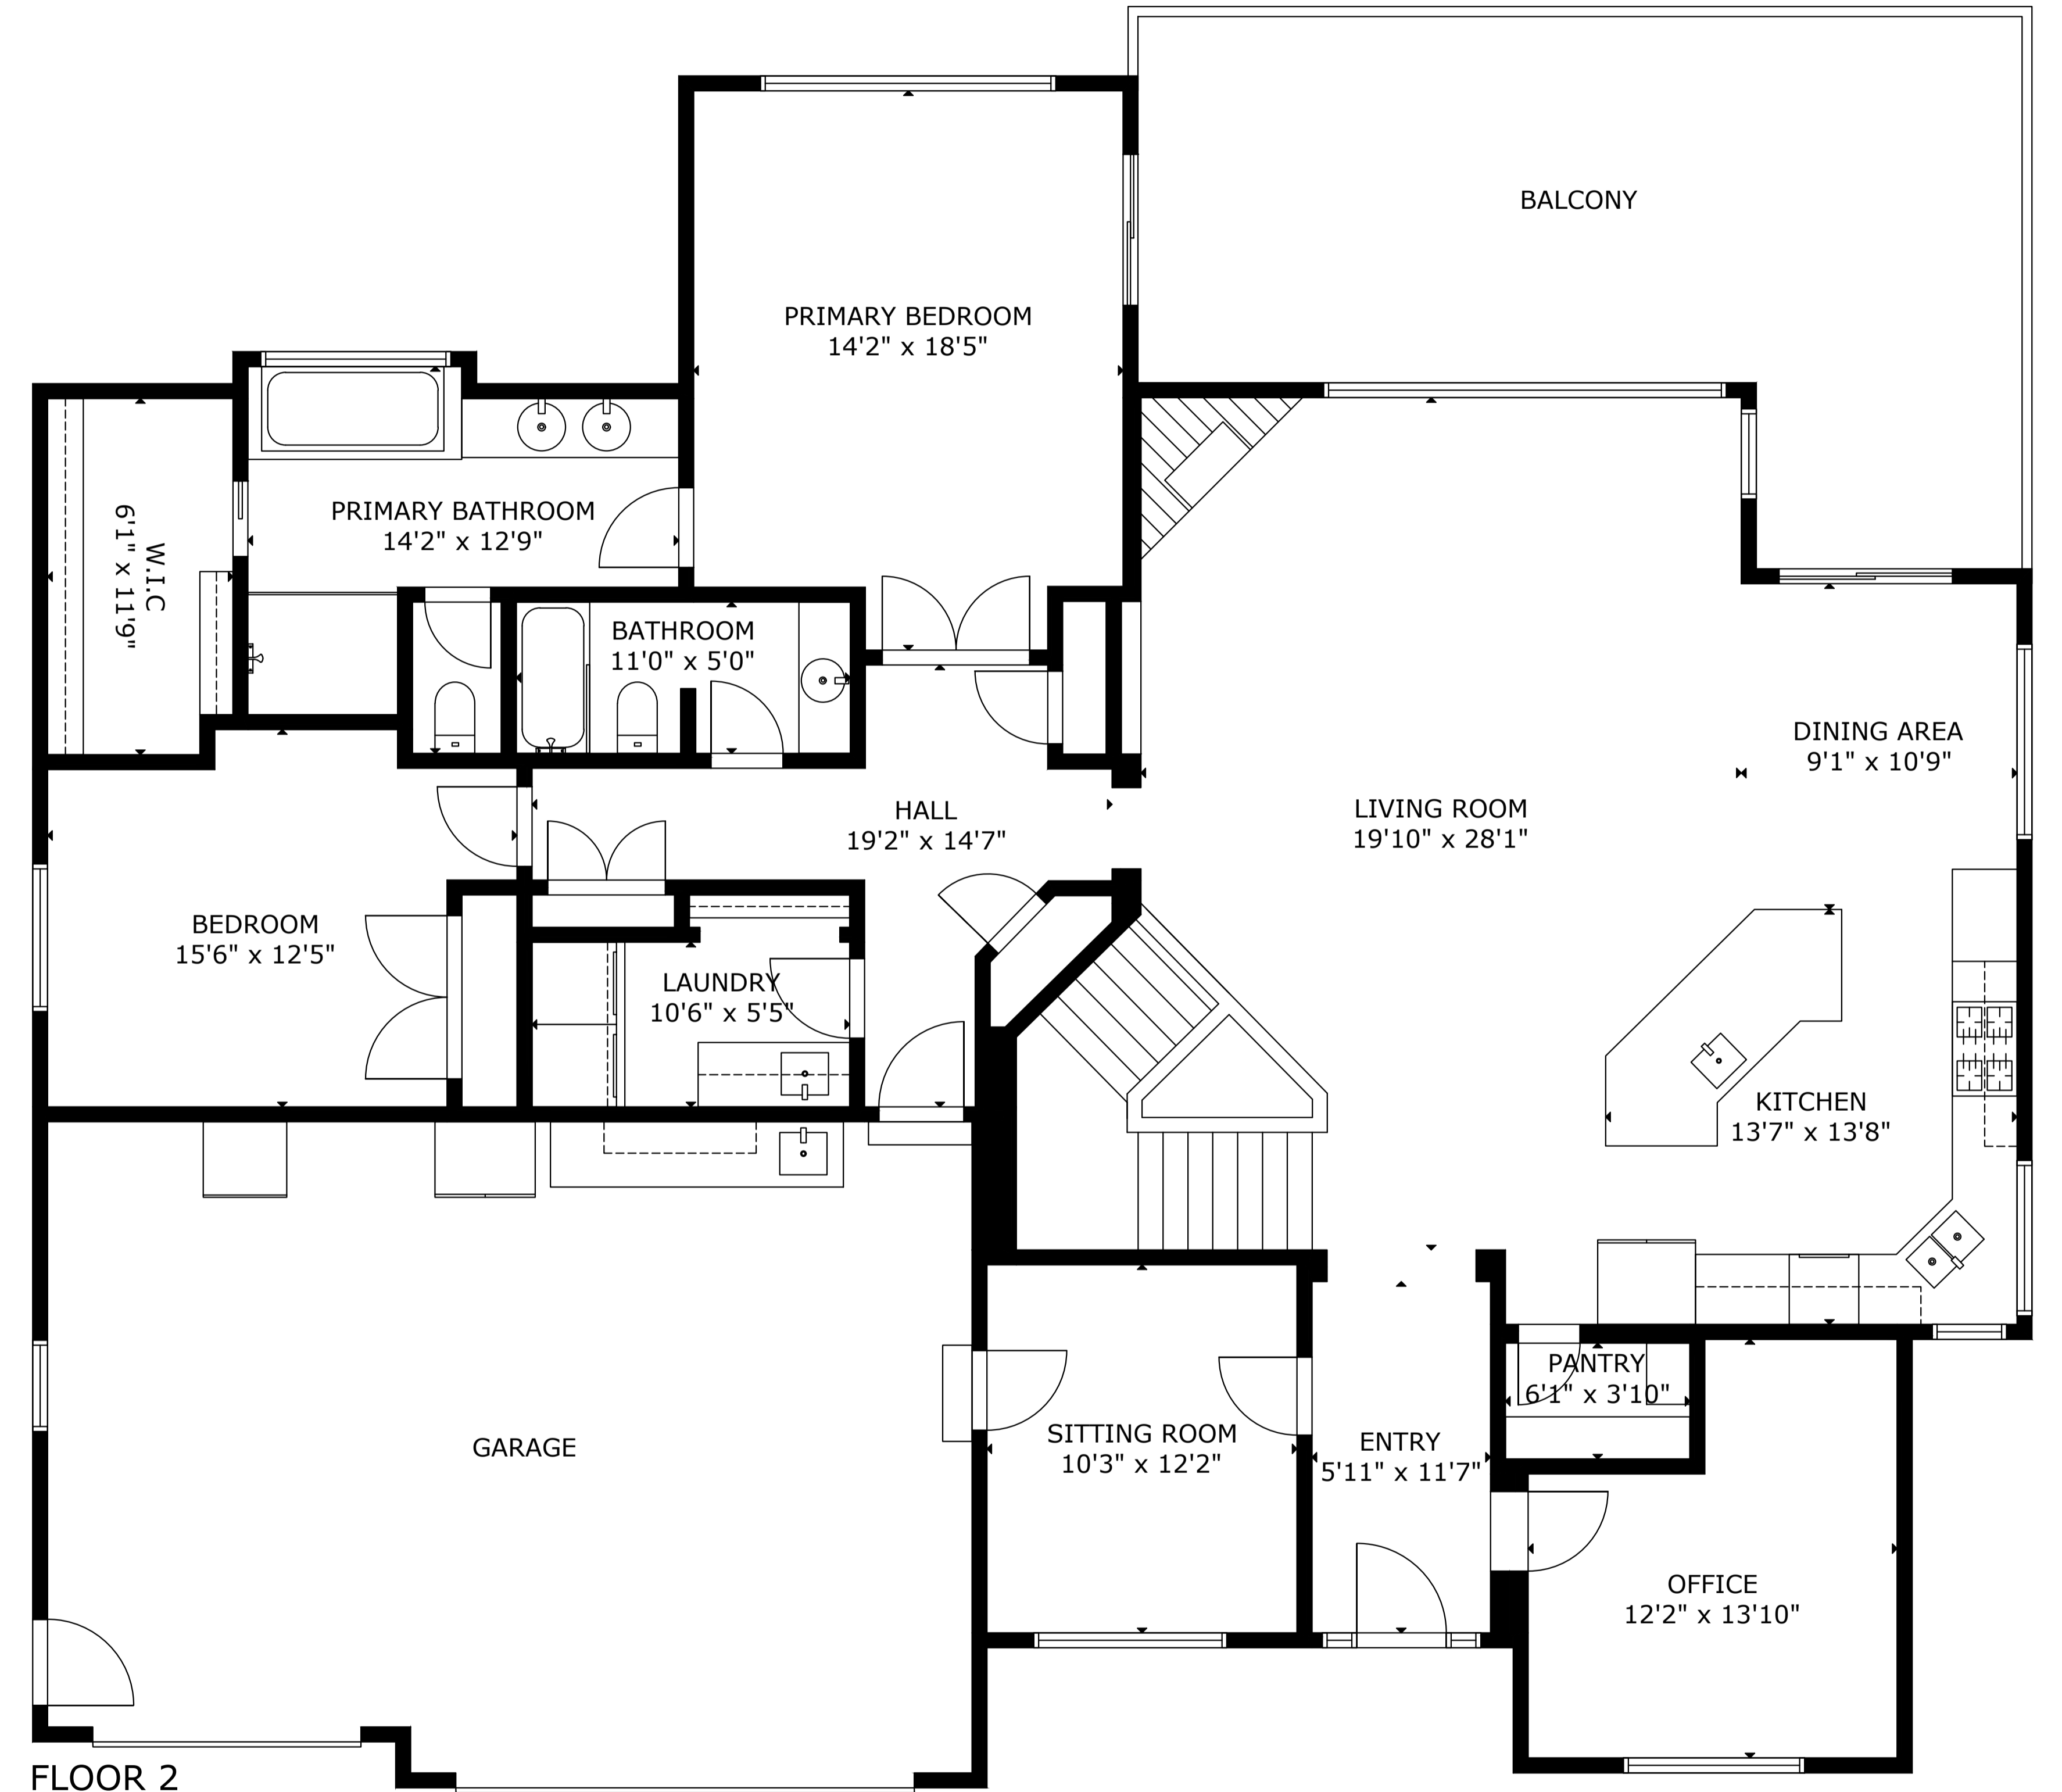

FLOOR 1

FLOOR 2

GROSS INTERNAL AREA  
 TOTAL: 3,940 sq ft  
 FLOOR 1: 1,734 sq ft, FLOOR 2: 2,206 sq ft  
 SIZE AND DIMENSIONS ARE APPROXIMATE, ACTUAL MAY VARY