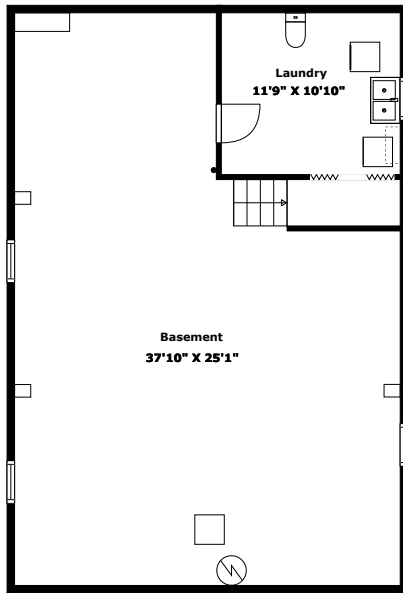

Home report

Bradley Lane 150
Sewickley

Highlights

1 Kitchen

1 Living room

3 Bedroom

1 Bath

15 Doors

China Palace, 0.3 mi

**A Silver Fox Limousine, 3.3
mi**

Floor plan

Floor 1

Floor 2

Measurements Are Calculated By Cubicasa Technology. Deemed Highly Reliable But Not Guaranteed.

Appendix 1: Data sheet

Utility - 1	Utility - Laundry - 1	Basement - 1
Garage - 1	Bedroom - 3	Bedroom - Master - 1
Bath - 1	Dining - 1	Dining - Open - 1
Hall - 1	LivingRoom - 1	Kitchen - 1