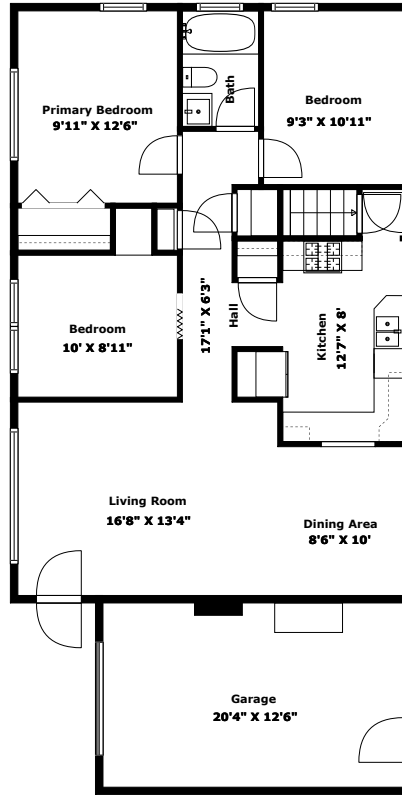

Home report

Bradley Lane 150
Sewickley

Highlights

1 Kitchen

1 Living room

3 Bedroom

1 Bath

15 Doors

China Palace, 0.3 mi

**A Silver Fox Limousine, 3.3
mi**

Floor plan

Floor 1

Floor 2

Measurements Are Calculated By Cubicasa Technology. Deemed Highly Reliable But Not Guaranteed.

Appendix 1: Data sheet

Utility - 1	Utility - Laundry - 1	Basement - 1
Garage - 1	Bedroom - 3	Bedroom - Master - 1
Bath - 1	Dining - 1	Dining - Open - 1
Hall - 1	LivingRoom - 1	Kitchen - 1