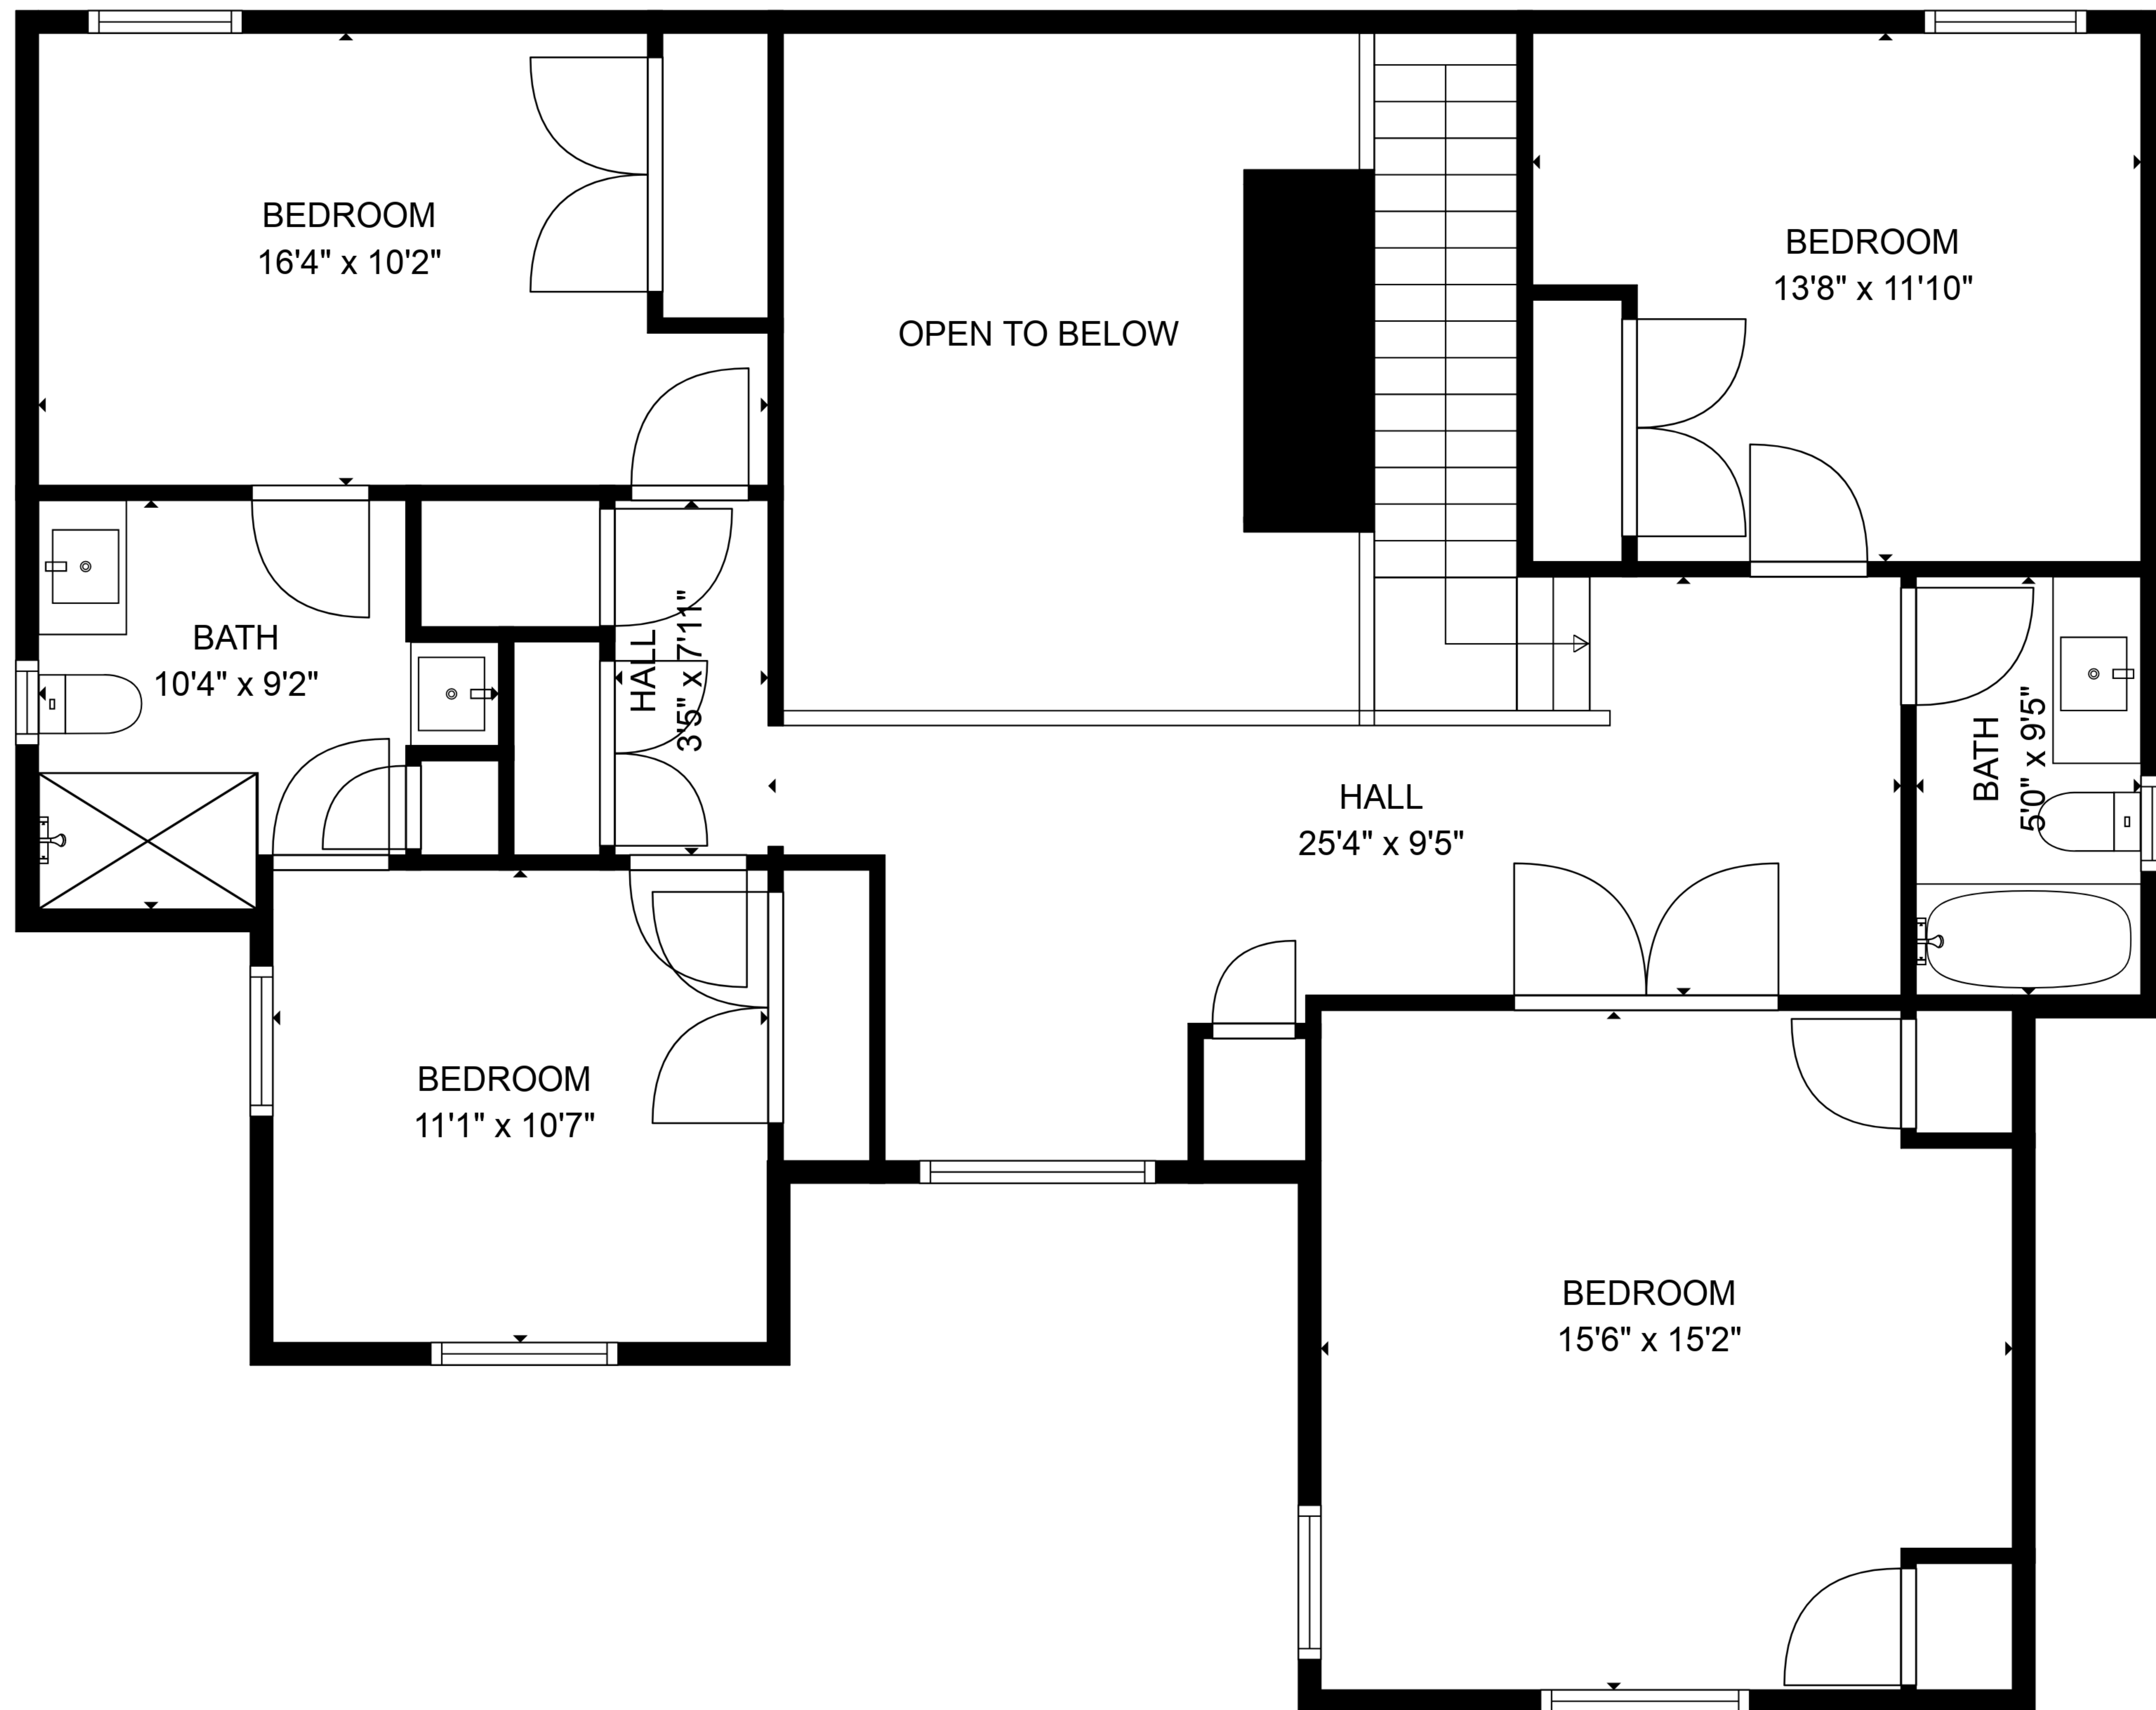

TOTAL: 2772 sq. ft
 FLOOR 1: 1595 sq. ft, FLOOR 2: 1177 sq. ft
 EXCLUDED AREAS: GARAGE: 441 sq. ft, PORCH: 210 sq. ft, SCREENED PORCH: 486 sq. ft,
 OPEN TO BELOW: 203 sq. ft

SIZES AND DIMENSIONS ARE APPROXIMATE, DEEMED HIGHLY RELIABLE BUT NOT GUARANTEED.