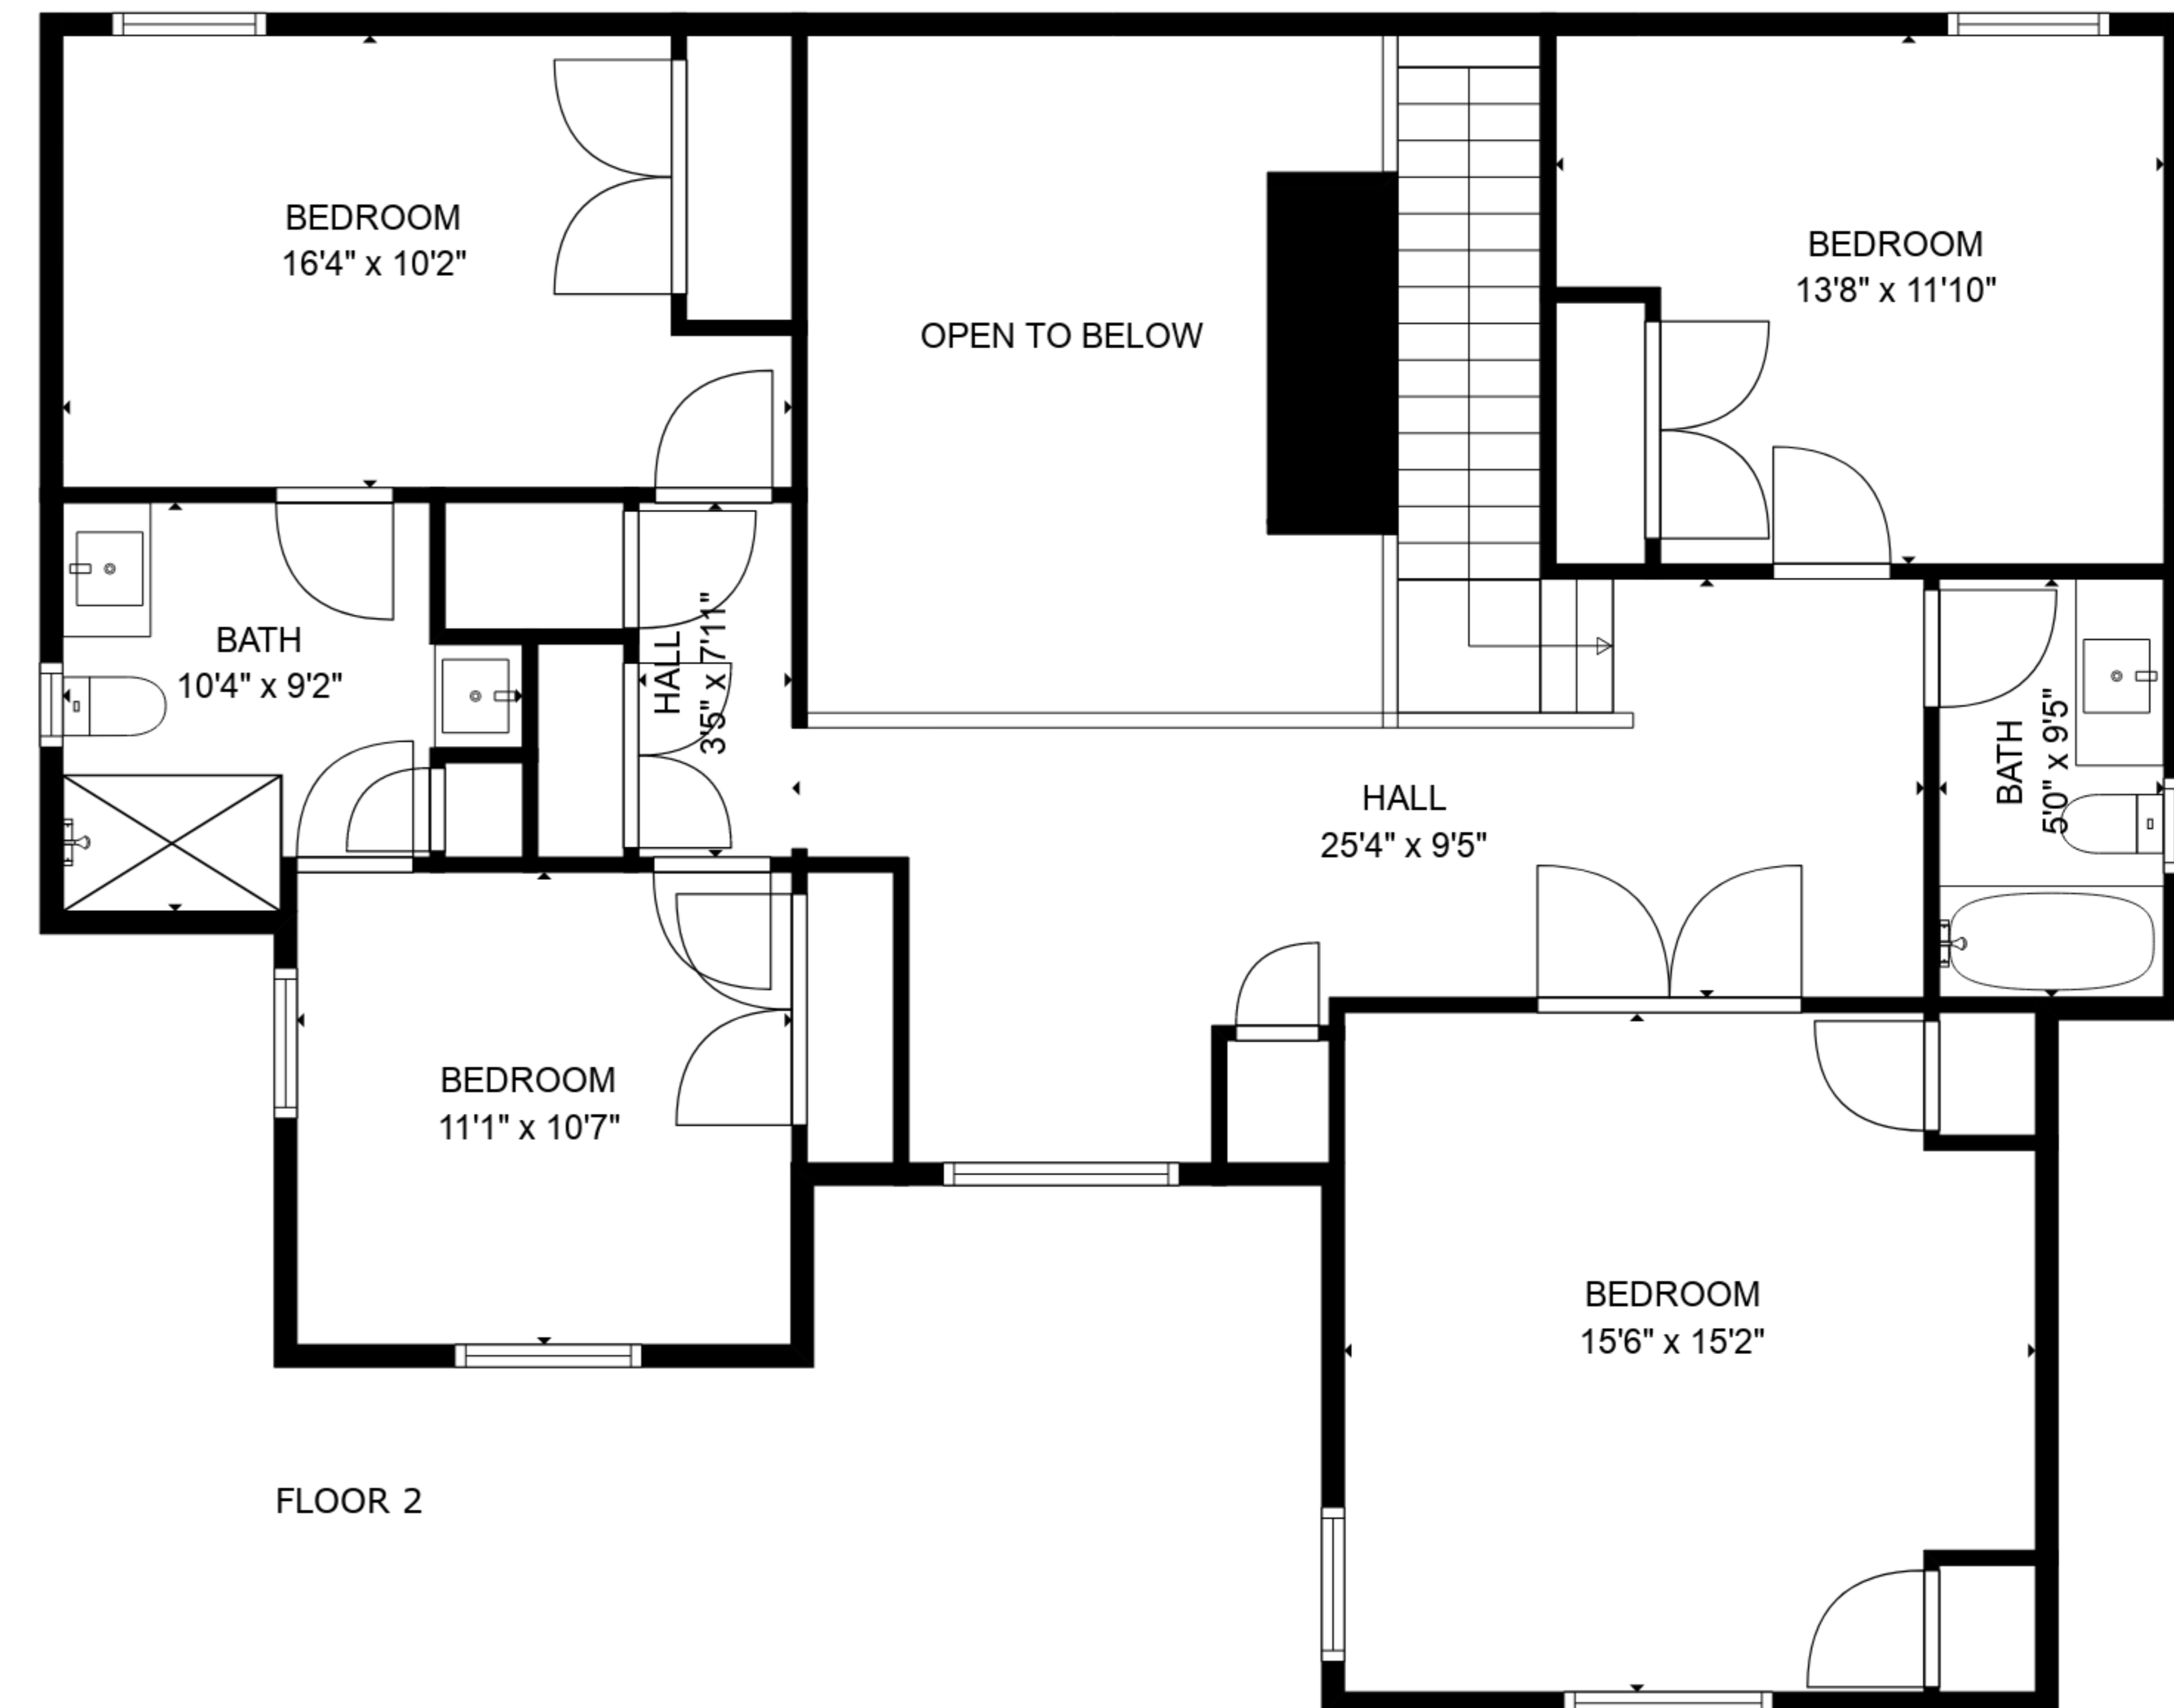

TOTAL: 2772 sq. ft
 FLOOR 1: 1595 sq. ft, FLOOR 2: 1177 sq. ft
 EXCLUDED AREAS: GARAGE: 441 sq. ft, PORCH: 210 sq. ft, SCREENED PORCH: 486 sq. ft,
 OPEN TO BELOW: 203 sq. ft

SIZES AND DIMENSIONS ARE APPROXIMATE, DEEMED HIGHLY RELIABLE BUT NOT GUARANTEED.