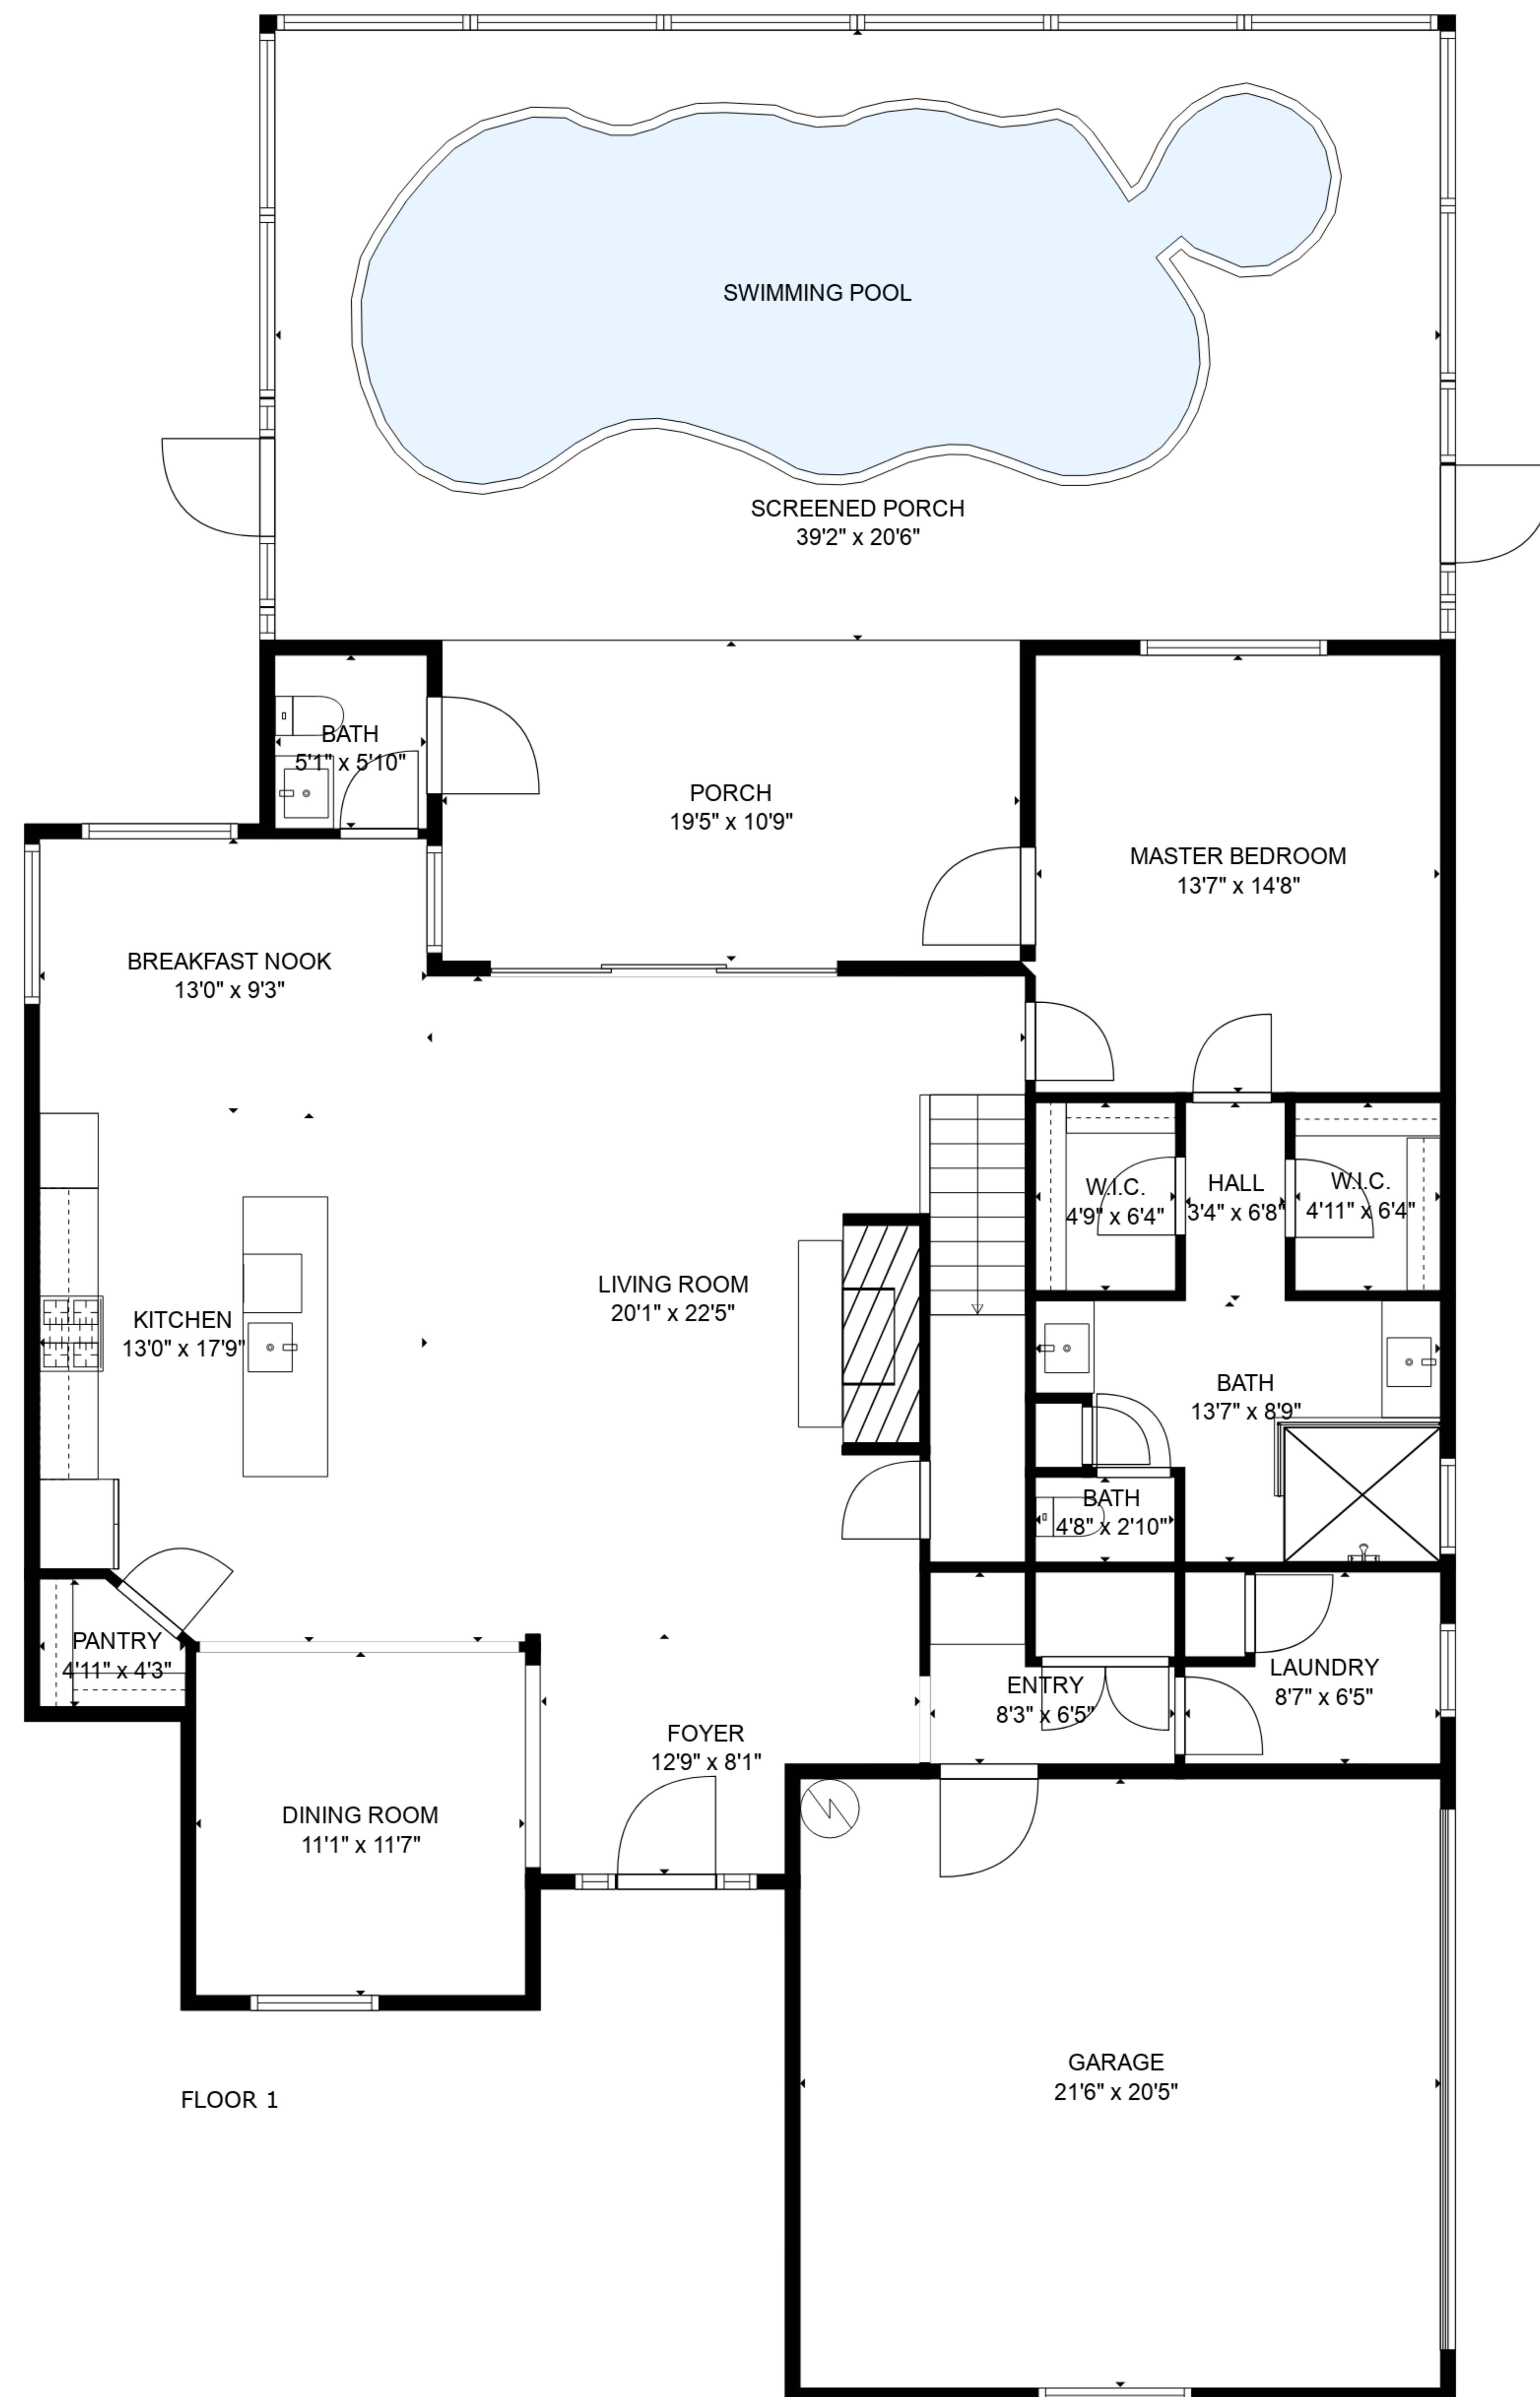

TOTAL: 2772 sq. ft
 FLOOR 1: 1595 sq. ft, FLOOR 2: 1177 sq. ft
 EXCLUDED AREAS: GARAGE: 441 sq. ft, PORCH: 210 sq. ft, SCREENED PORCH: 486 sq. ft,
 OPEN TO BELOW: 203 sq. ft

SIZES AND DIMENSIONS ARE APPROXIMATE, DEEMED HIGHLY RELIABLE BUT NOT GUARANTEED.