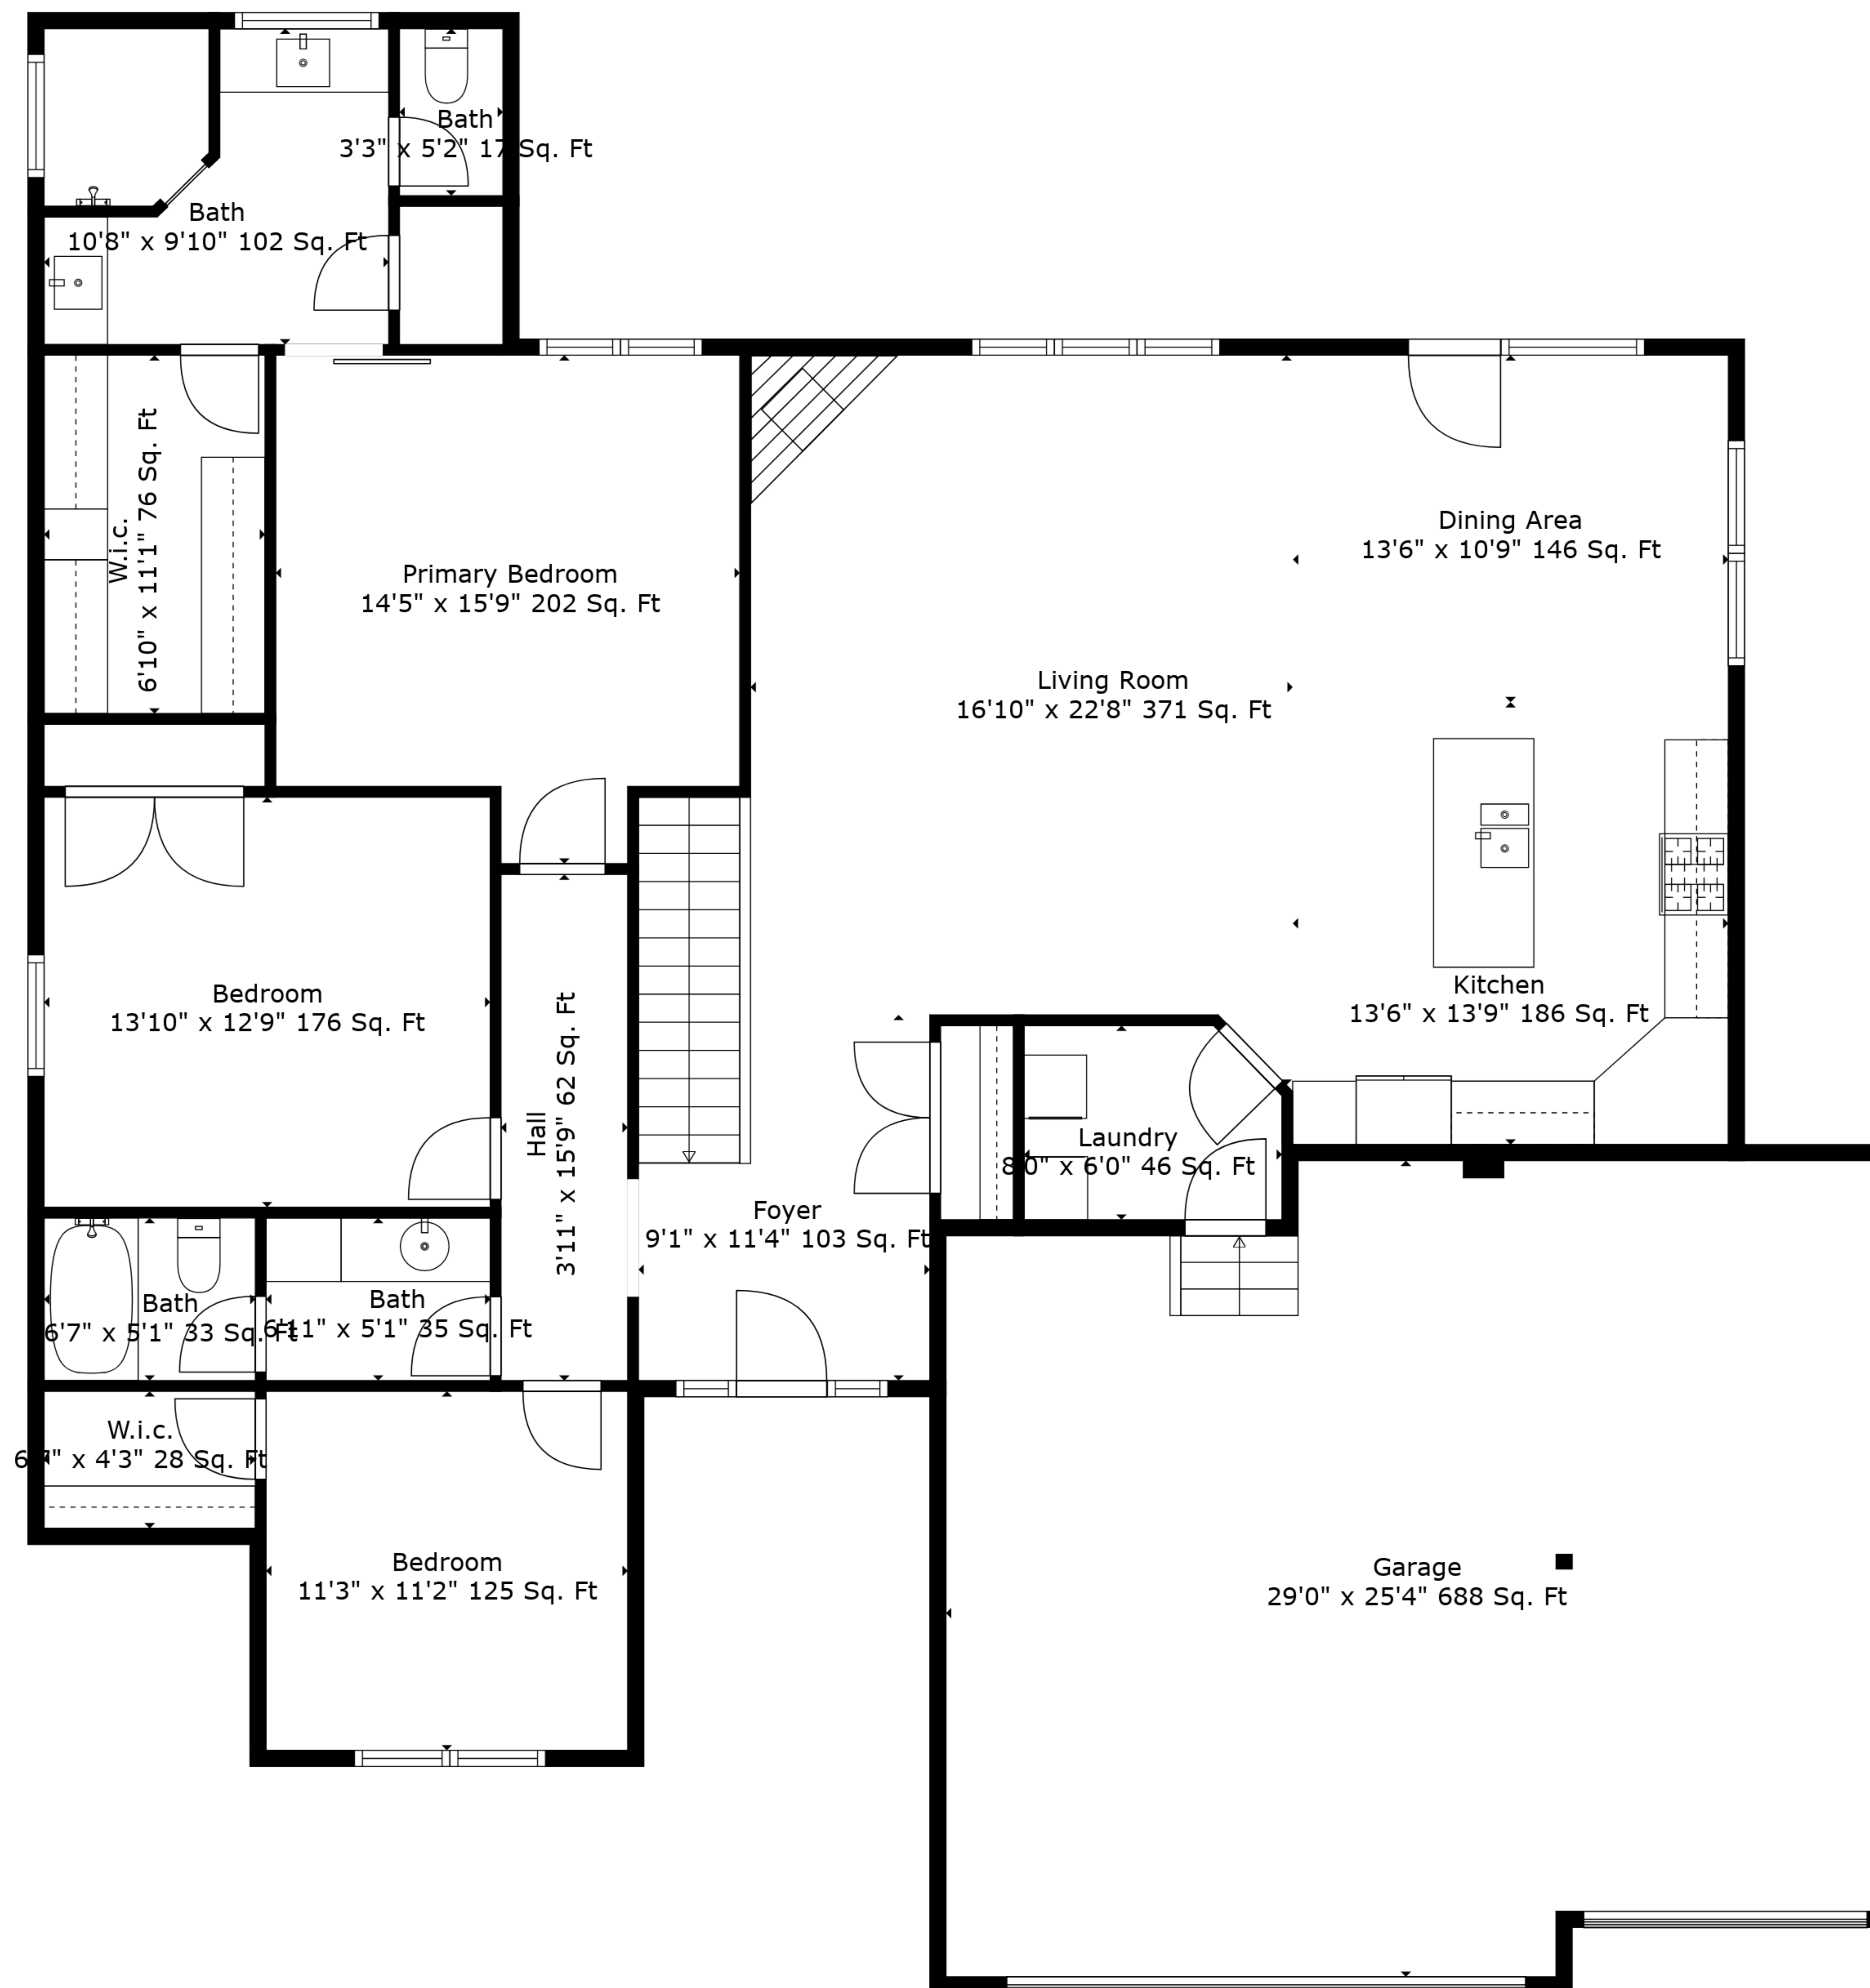

TOTAL: 1994 sq. ft
 BELOW GROUND: 180 sq. ft, FLOOR 2: 1814 sq. ft
 EXCLUDED AREAS: ROOM: 601 sq. ft, W.I.C.: 79 sq. ft, UTILITY: 153 sq. ft,
 GYM: 324 sq. ft, RECREATION ROOM: 479 sq. ft, GARAGE: 688 sq. ft

Measurements Are Deemed Highly Reliable But Not Guaranteed.

TOTAL: 1994 sq. ft

BELOW GROUND: 180 sq. ft, FLOOR 2: 1814 sq. ft
 EXCLUDED AREAS: ROOM: 601 sq. ft, W.I.C.: 79 sq. ft, UTILITY: 153 sq. ft,
 GYM: 324 sq. ft, RECREATION ROOM: 479 sq. ft, GARAGE: 688 sq. ft

Measurements Are Deemed Highly Reliable But Not Guaranteed.

Floor 1

Floor 2

TOTAL: 1994 sq. ft
 BELOW GROUND: 180 sq. ft, FLOOR 2: 1814 sq. ft
 EXCLUDED AREAS: ROOM: 601 sq. ft, W.I.C.: 79 sq. ft, UTILITY: 153 sq. ft,
 GYM: 324 sq. ft, RECREATION ROOM: 479 sq. ft, GARAGE: 688 sq. ft