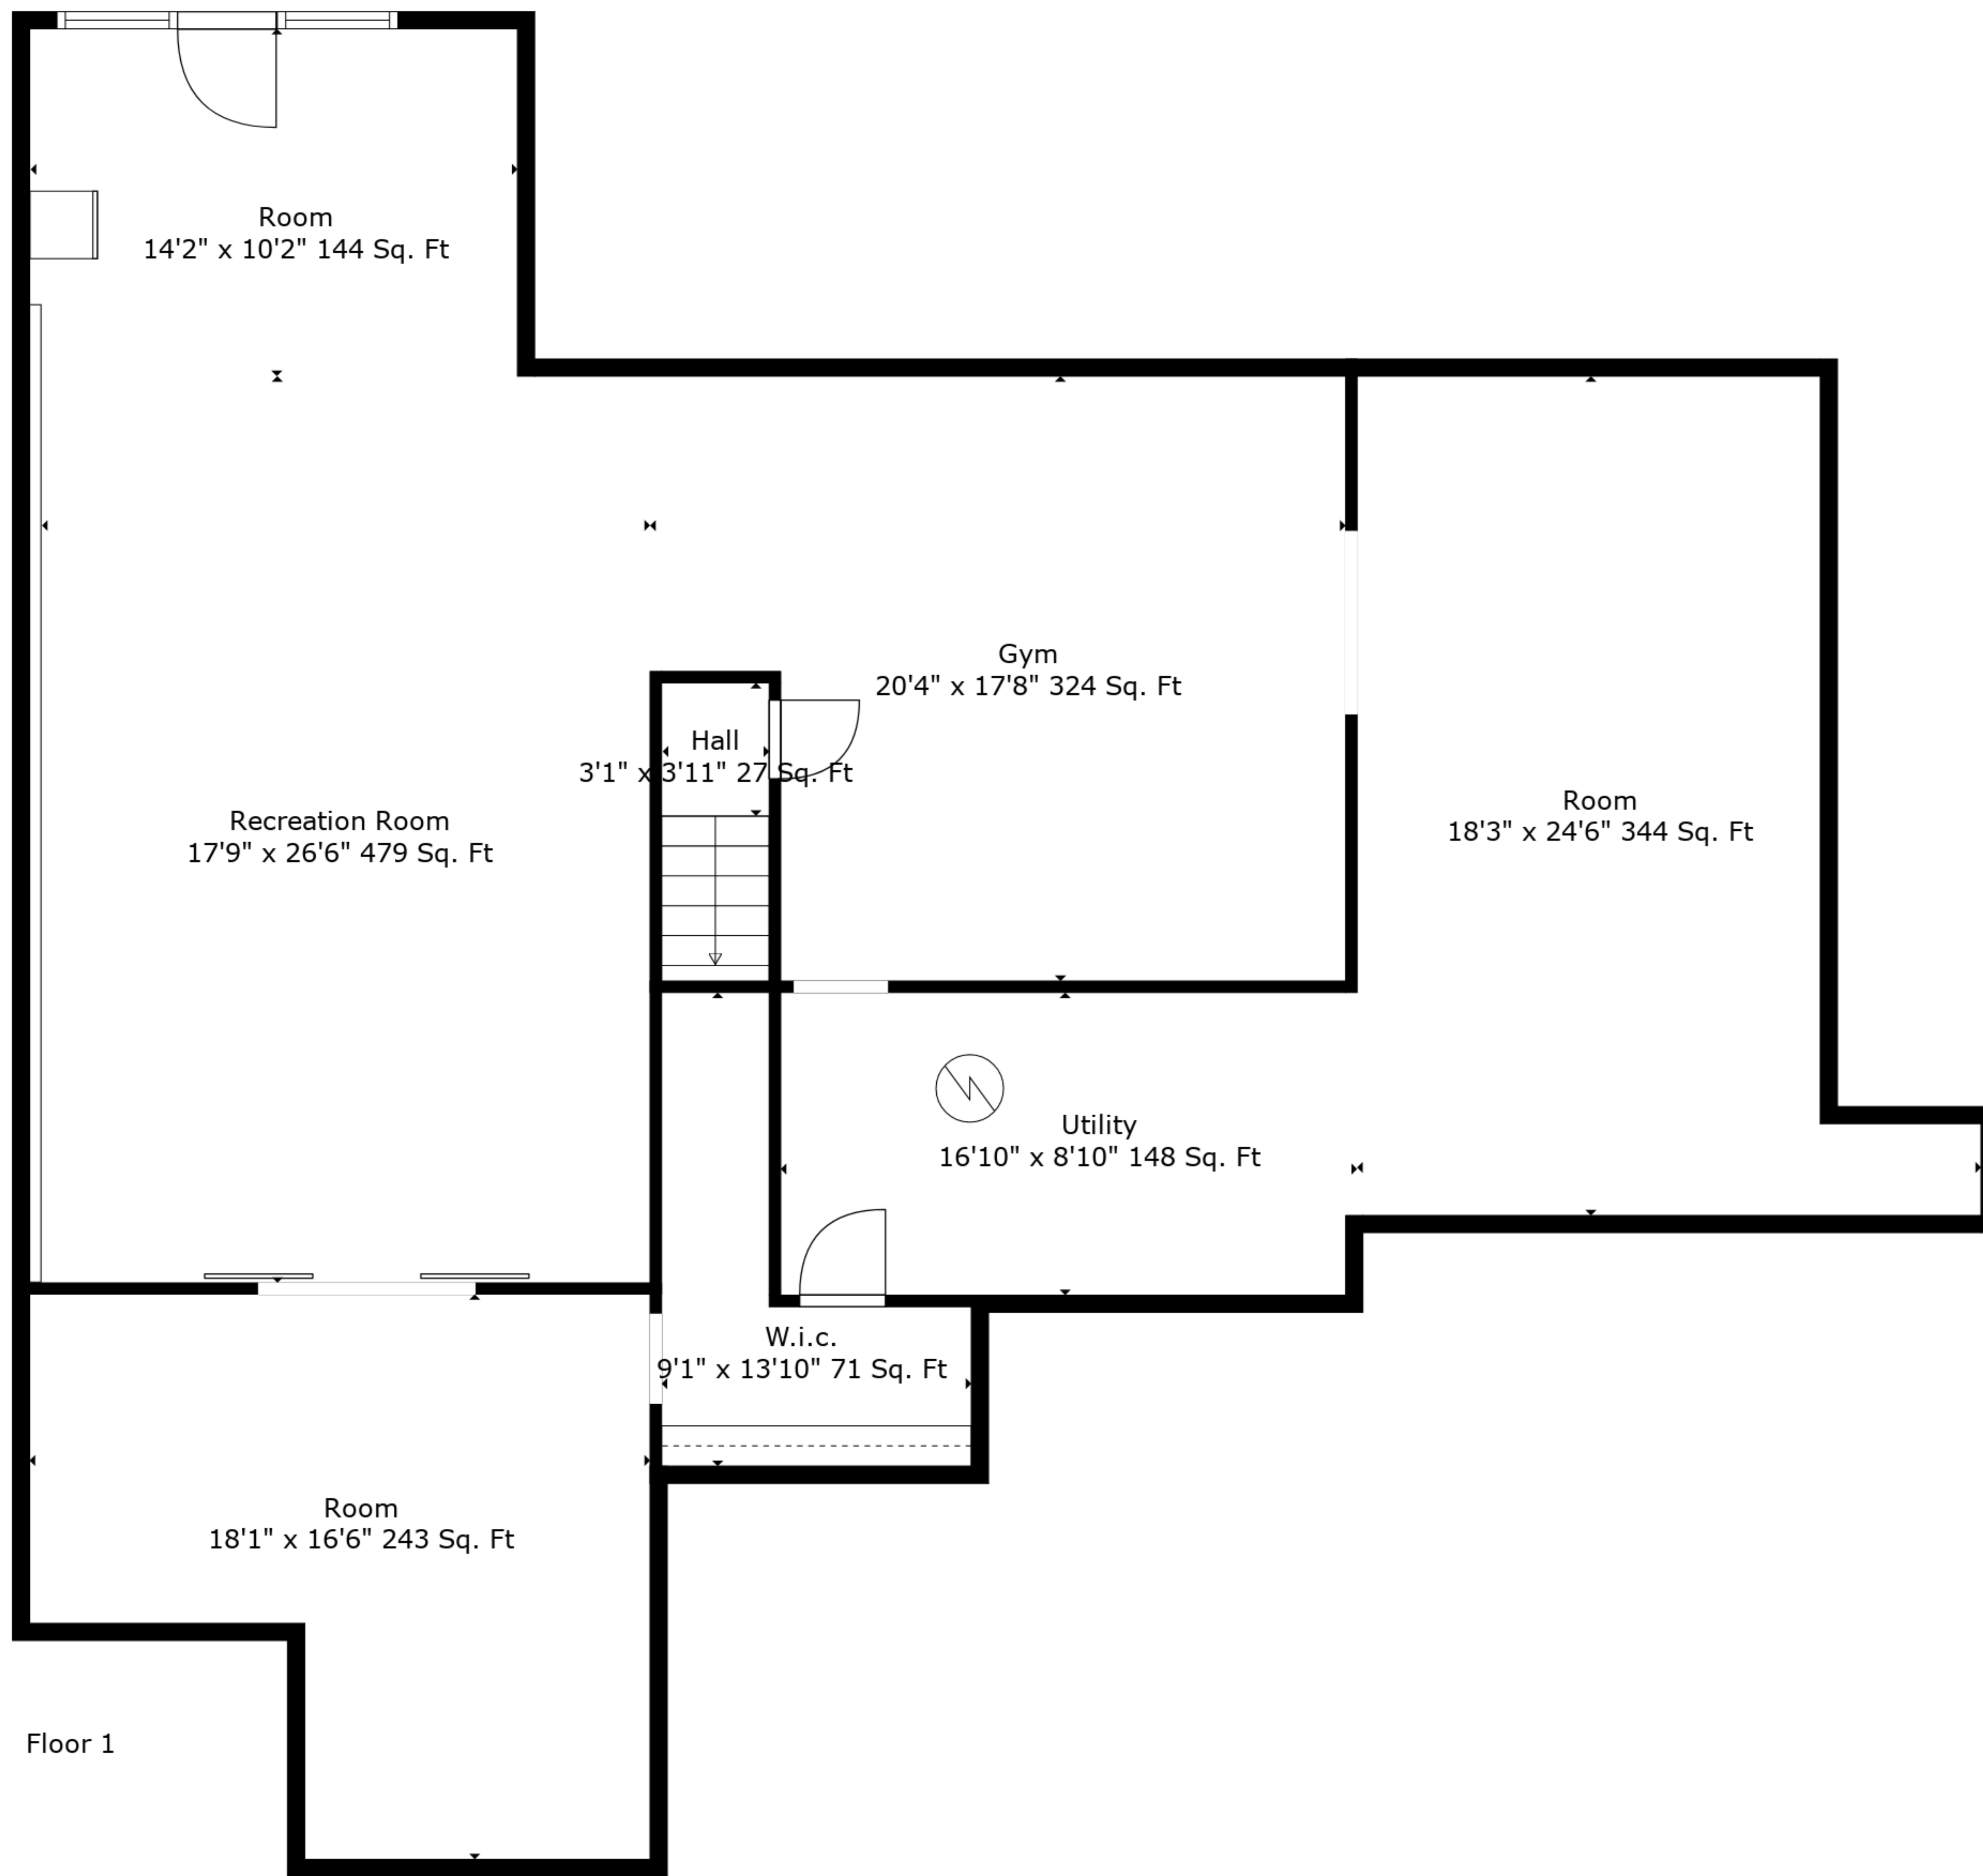

TOTAL: 1994 sq. ft
 BELOW GROUND: 180 sq. ft, FLOOR 2: 1814 sq. ft
 EXCLUDED AREAS: ROOM: 601 sq. ft, W.I.C.: 79 sq. ft, UTILITY: 153 sq. ft,
 GYM: 324 sq. ft, RECREATION ROOM: 479 sq. ft, GARAGE: 688 sq. ft

Measurements Are Deemed Highly Reliable But Not Guaranteed.

TOTAL: 1994 sq. ft

BELOW GROUND: 180 sq. ft, FLOOR 2: 1814 sq. ft
 EXCLUDED AREAS: ROOM: 601 sq. ft, W.I.C.: 79 sq. ft, UTILITY: 153 sq. ft,
 GYM: 324 sq. ft, RECREATION ROOM: 479 sq. ft, GARAGE: 688 sq. ft

Measurements Are Deemed Highly Reliable But Not Guaranteed.

Floor 1

Floor 2

TOTAL: 1994 sq. ft
 BELOW GROUND: 180 sq. ft, FLOOR 2: 1814 sq. ft
 EXCLUDED AREAS: ROOM: 601 sq. ft, W.I.C.: 79 sq. ft, UTILITY: 153 sq. ft,
 GYM: 324 sq. ft, RECREATION ROOM: 479 sq. ft, GARAGE: 688 sq. ft