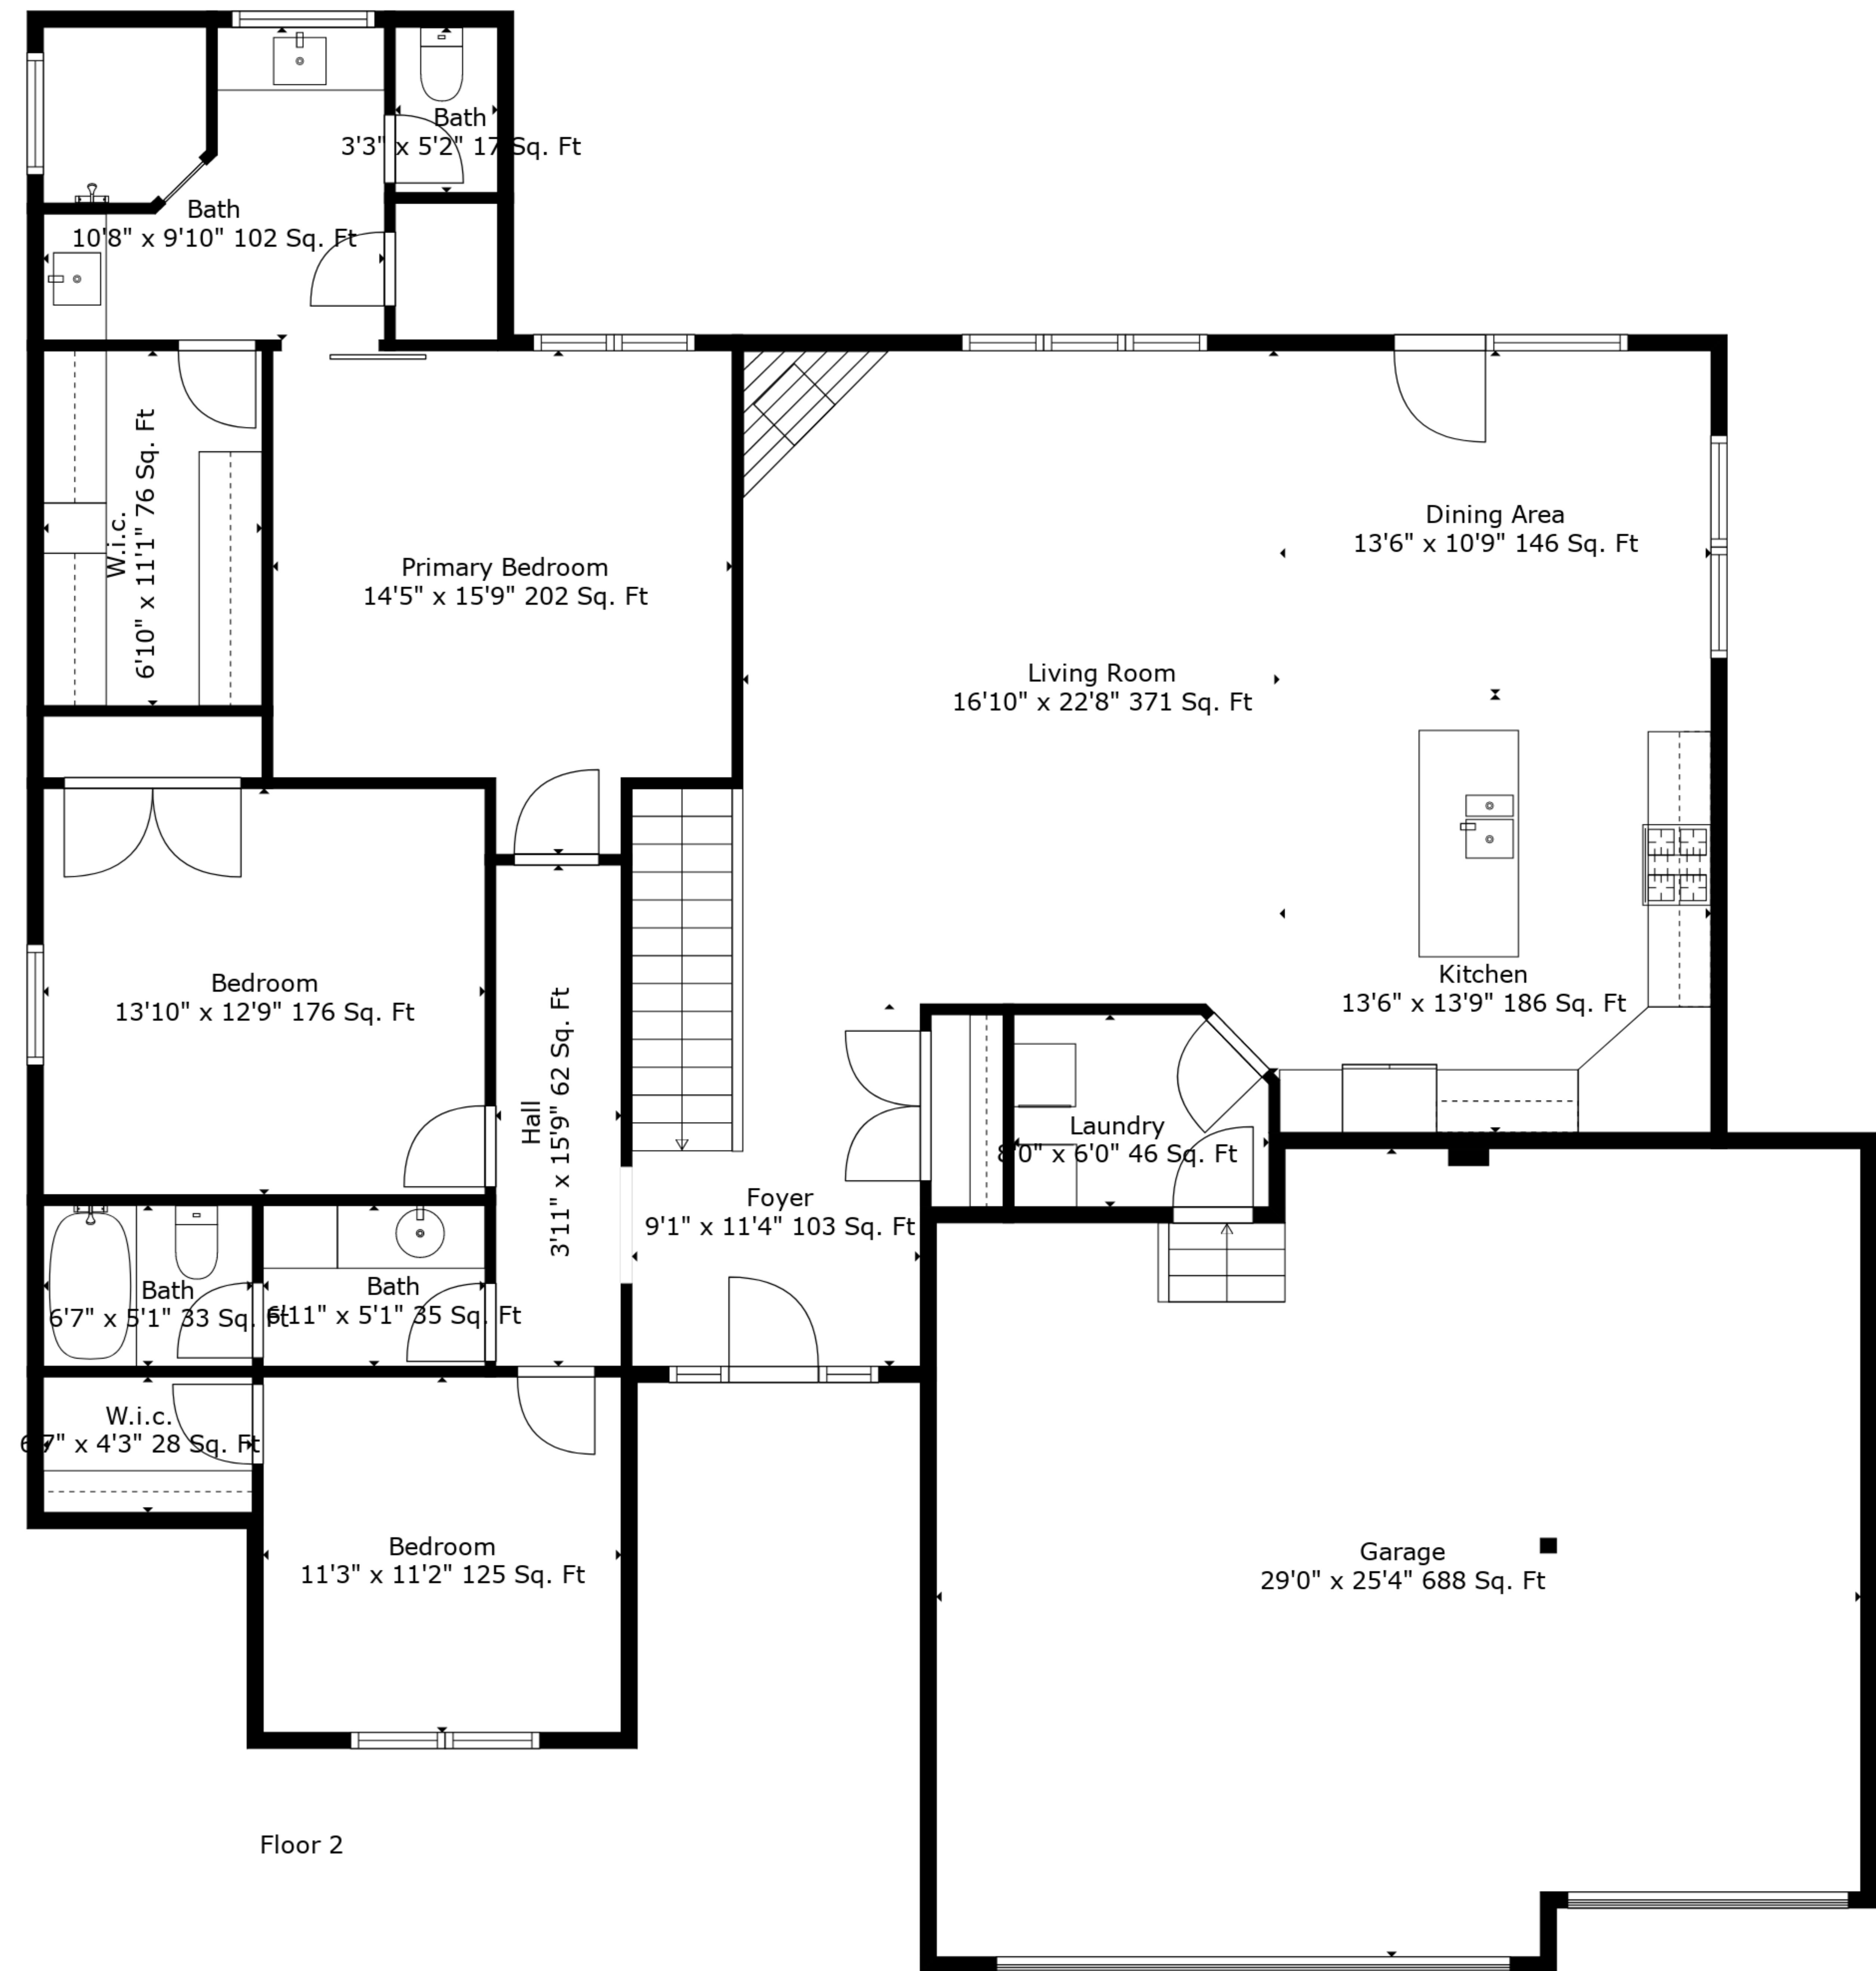

TOTAL: 1994 sq. ft
 BELOW GROUND: 180 sq. ft, FLOOR 2: 1814 sq. ft
 EXCLUDED AREAS: ROOM: 601 sq. ft, W.I.C.: 79 sq. ft, UTILITY: 153 sq. ft,
 GYM: 324 sq. ft, RECREATION ROOM: 479 sq. ft, GARAGE: 688 sq. ft

Measurements Are Deemed Highly Reliable But Not Guaranteed.

TOTAL: 1994 sq. ft

BELOW GROUND: 180 sq. ft, FLOOR 2: 1814 sq. ft
 EXCLUDED AREAS: ROOM: 601 sq. ft, W.I.C.: 79 sq. ft, UTILITY: 153 sq. ft,
 GYM: 324 sq. ft, RECREATION ROOM: 479 sq. ft, GARAGE: 688 sq. ft

Measurements Are Deemed Highly Reliable But Not Guaranteed.

Floor 1

Floor 2

TOTAL: 1994 sq. ft
 BELOW GROUND: 180 sq. ft, FLOOR 2: 1814 sq. ft
 EXCLUDED AREAS: ROOM: 601 sq. ft, W.I.C.: 79 sq. ft, UTILITY: 153 sq. ft,
 GYM: 324 sq. ft, RECREATION ROOM: 479 sq. ft, GARAGE: 688 sq. ft