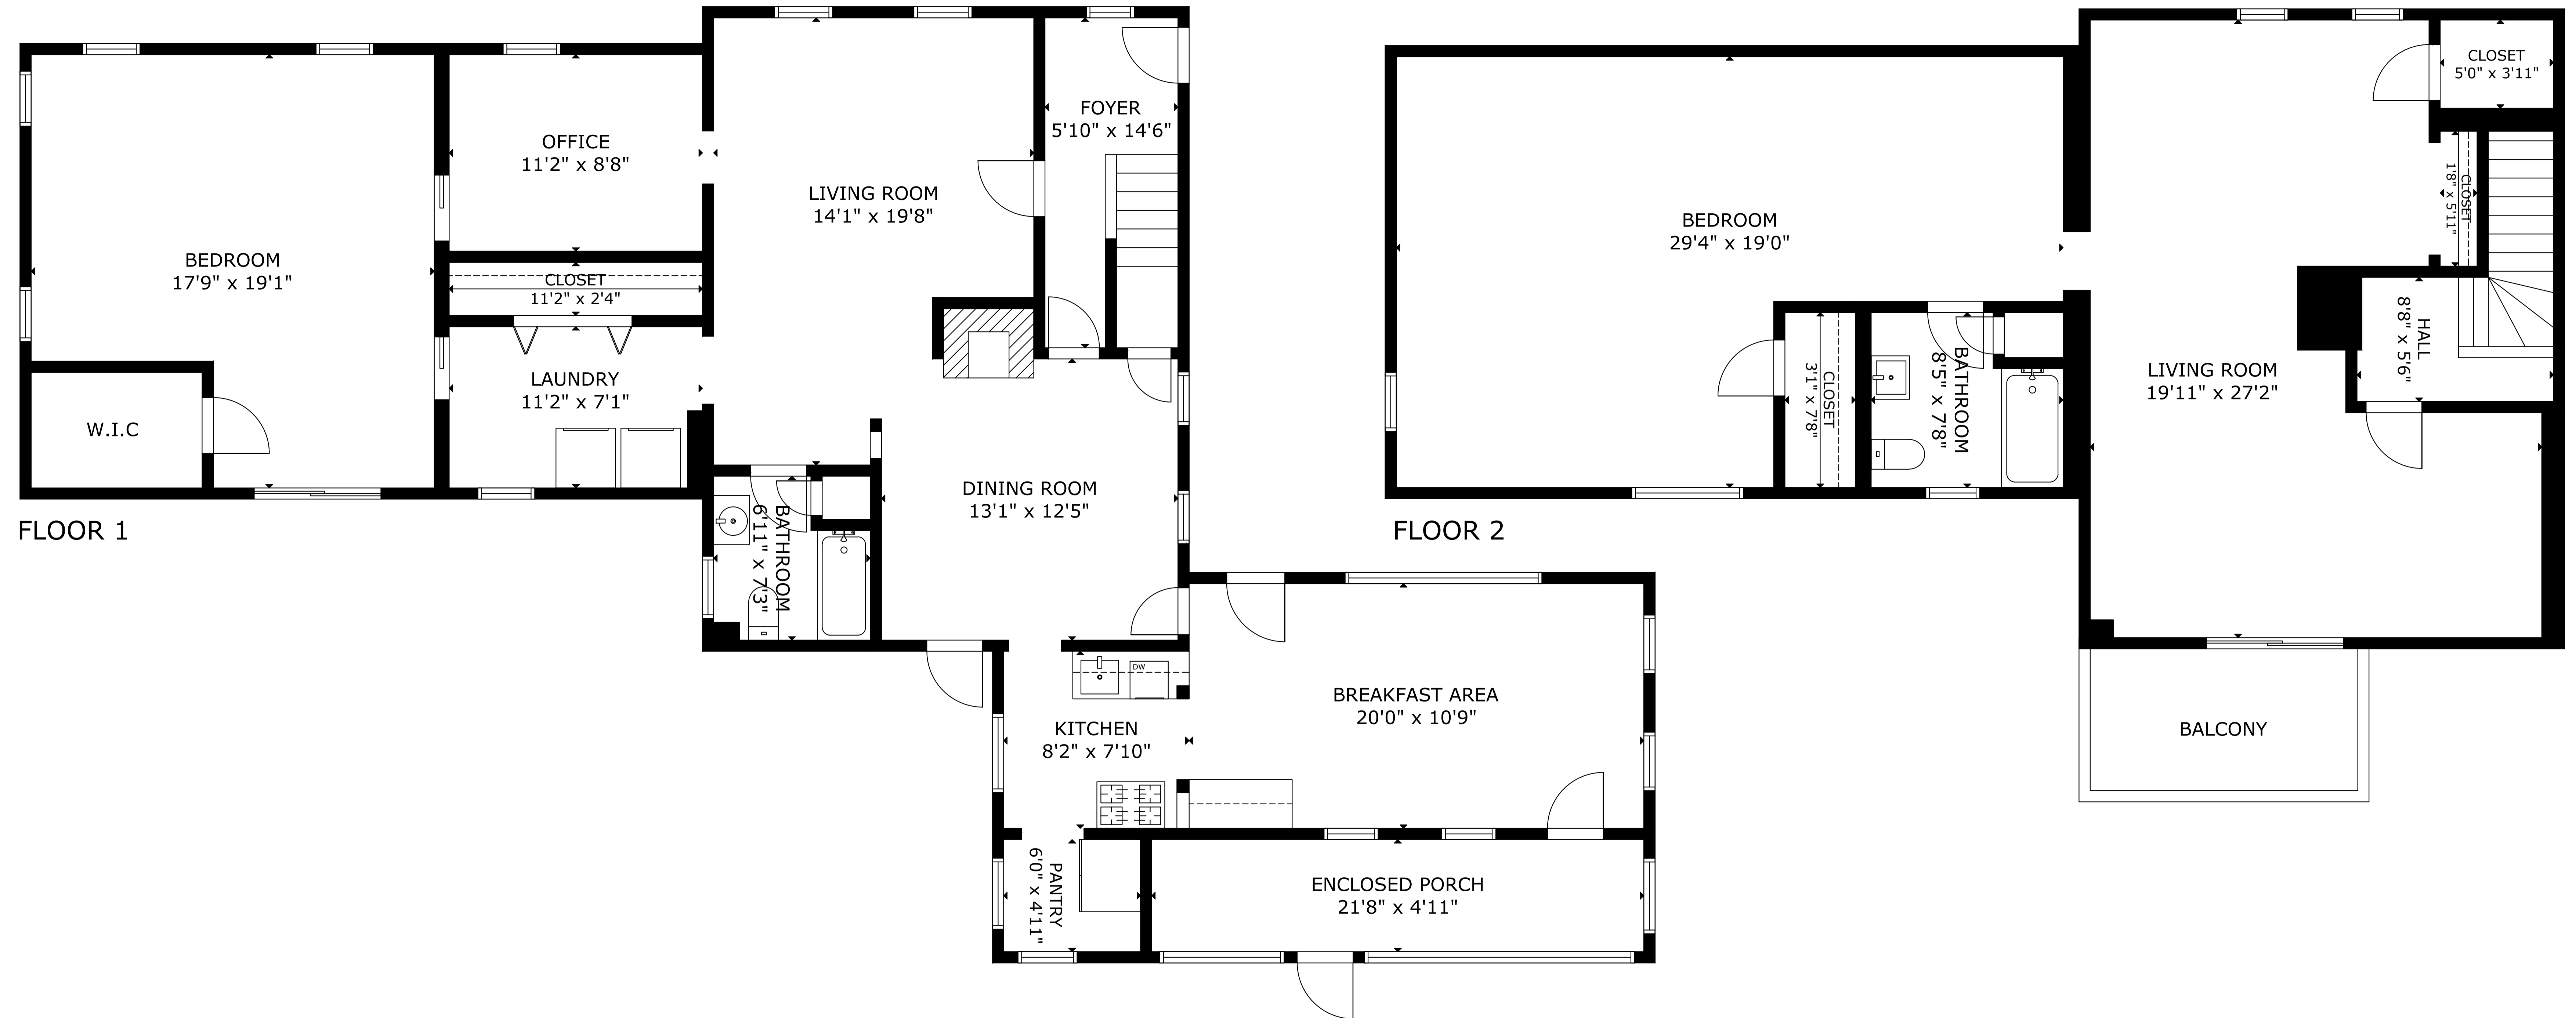

269 Plymouth St Middleboro

GROSS INTERNAL AREA
TOTAL: 2,578 sq ft
FLOOR 1: 1,450 sq ft, FLOOR 2: 1,128 sq ft
EXCLUDED AREAS: ENCLOSED PORCH: 107 sq ft
SIZE AND DIMENSIONS ARE APPROXIMATE, ACTUAL MAY VARY