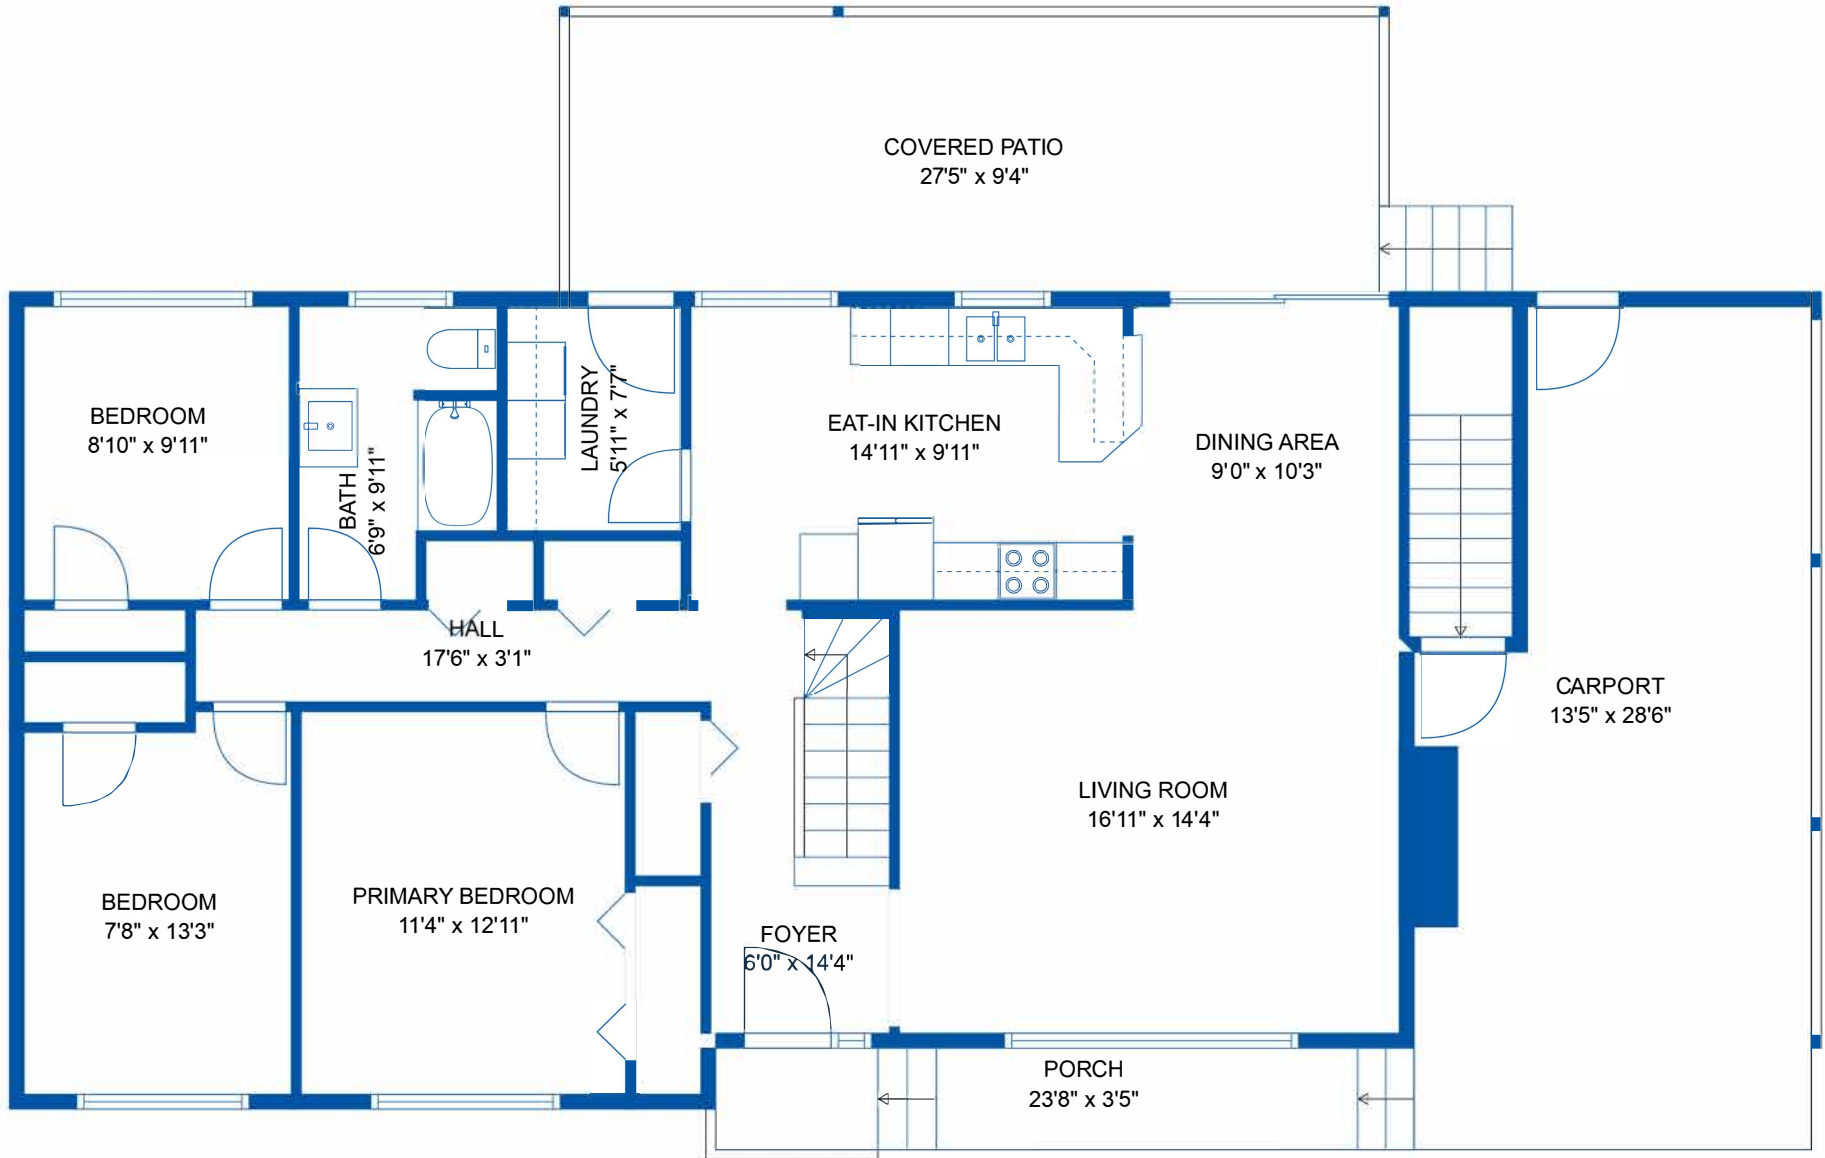

MAIN FLOOR

BELOW MAIN

Estimated Areas

BELOW MAIN 1296 sq. ft

MAIN 1296 sq. ft

Total 2592 sq. ft

Sizes and Dimensions are Approximate. Actual may vary. E&O Insured.

Estimated Areas
 BELOW MAIN 1296 sq. ft
 MAIN 1296 sq. ft
Total 2592 sq. ft

Sizes and Dimensions are Approximate. Actual may vary. E&O Insured.

RE/MAX[®]

Estimated Areas
BELOW MAIN 1296 sq. ft
MAIN 1296 sq. ft
Total 2592 sq. ft

Sizes and Dimensions are Approximate. Actual may vary. E&O Insured.