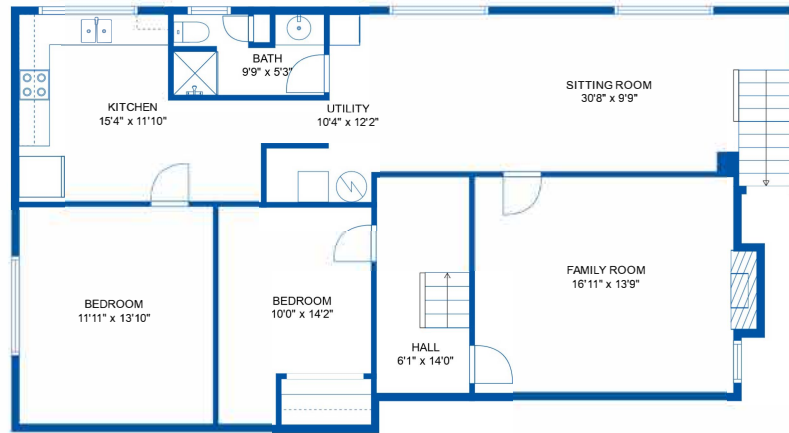

MAIN FLOOR

BELOW MAIN

Estimated Areas

BELOW MAIN 1296 sq. ft

MAIN 1296 sq. ft

Total 2592 sq. ft

Sizes and Dimensions are Approximate. Actual may vary. E&O Insured.

Estimated Areas
 BELOW MAIN 1296 sq. ft
 MAIN 1296 sq. ft
Total 2592 sq. ft

Sizes and Dimensions are Approximate. Actual may vary. E&O Insured.

RE/MAX[®]

Estimated Areas
BELOW MAIN 1296 sq. ft
MAIN 1296 sq. ft
Total 2592 sq. ft

Sizes and Dimensions are Approximate. Actual may vary. E&O Insured.