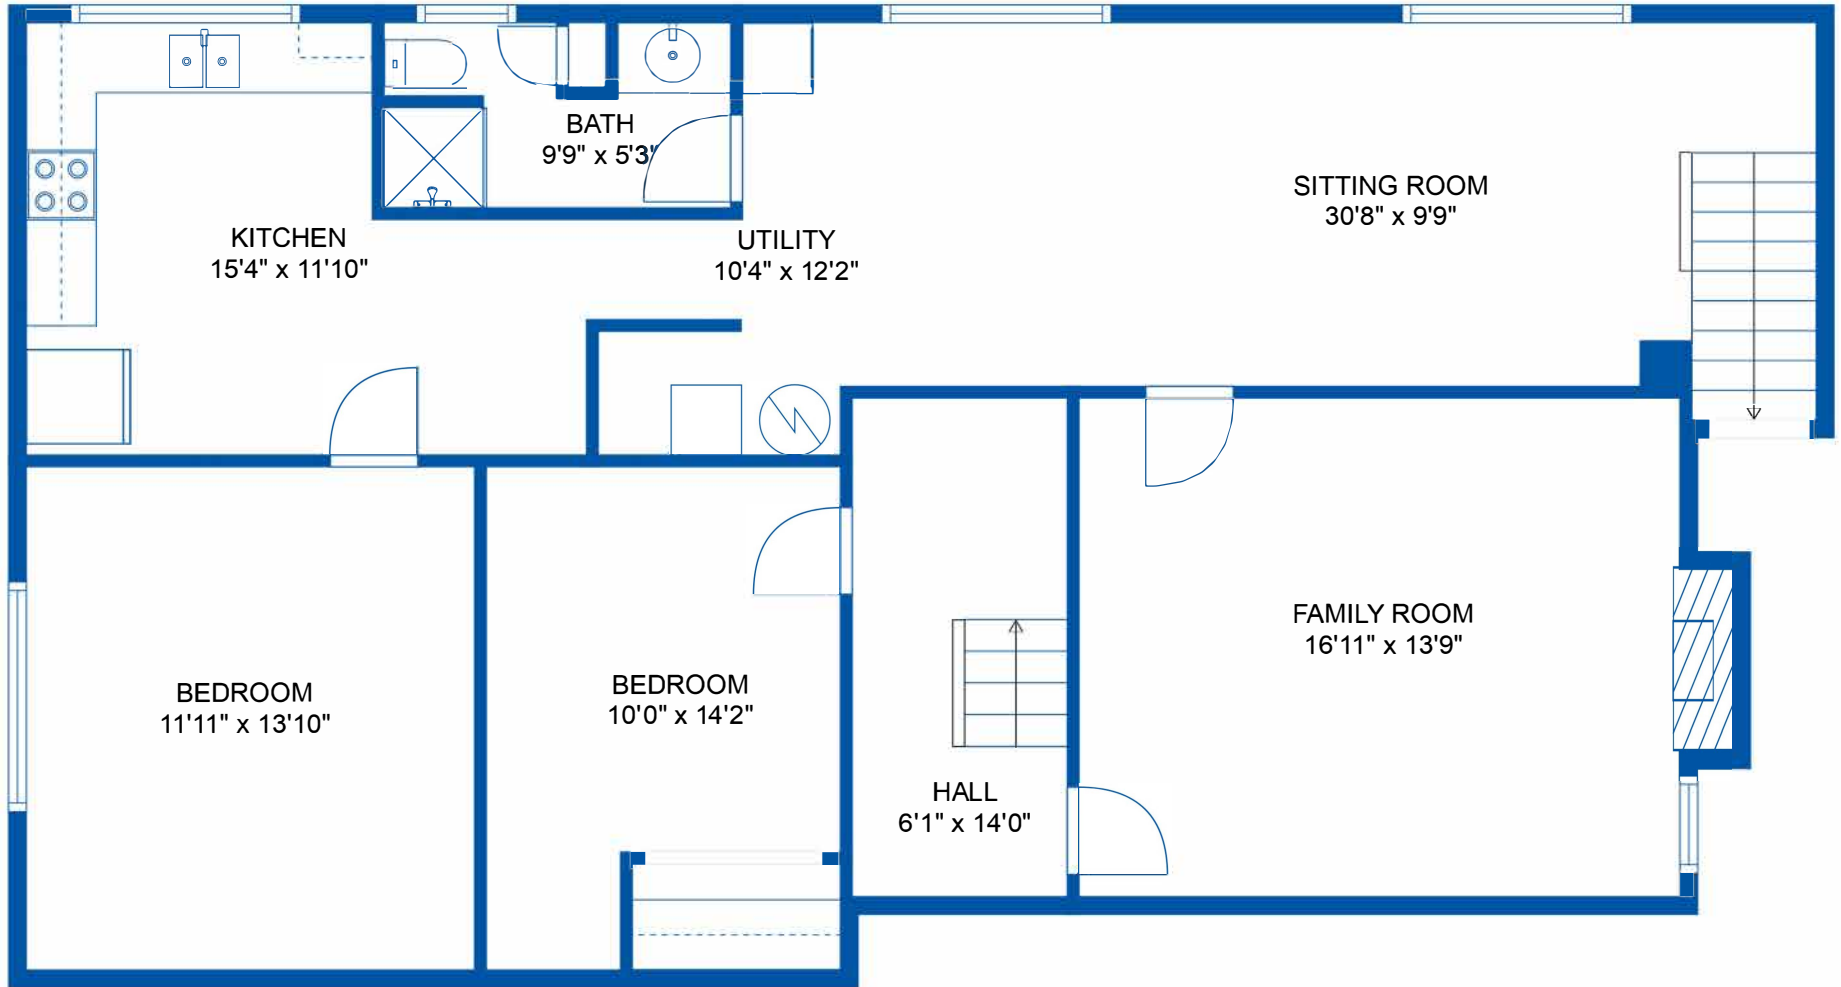

MAIN FLOOR

BELOW MAIN

Estimated Areas

BELOW MAIN 1296 sq. ft

MAIN 1296 sq. ft

Total 2592 sq. ft

Sizes and Dimensions are Approximate. Actual may vary. E&O Insured.

Estimated Areas
 BELOW MAIN 1296 sq. ft
 MAIN 1296 sq. ft
Total 2592 sq. ft

Sizes and Dimensions are Approximate. Actual may vary. E&O Insured.

RE/MAX[®]

Estimated Areas
BELOW MAIN 1296 sq. ft
MAIN 1296 sq. ft
Total 2592 sq. ft

Sizes and Dimensions are Approximate. Actual may vary. E&O Insured.