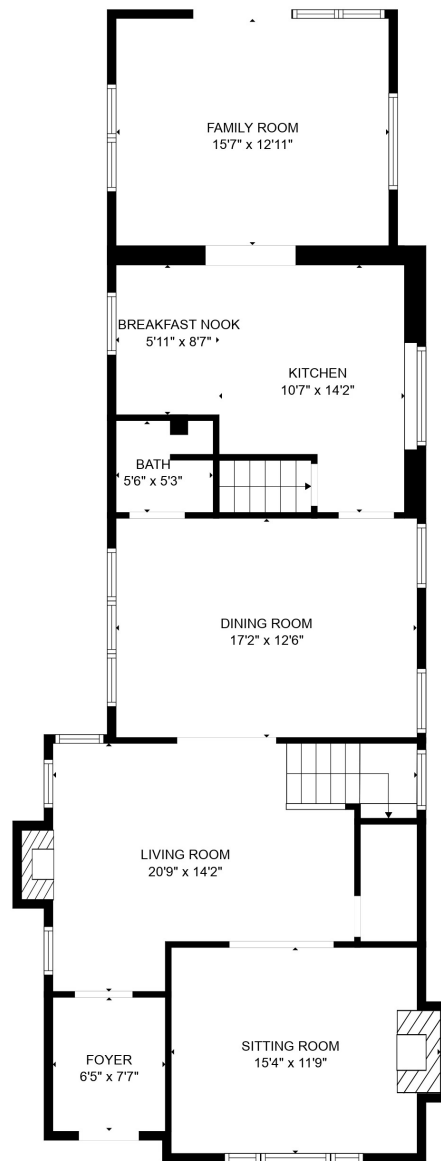

FLOOR 1

FLOOR 2

FLOOR 3

FLOOR 4

Total scanned area: 3850 sq. ft

SIZES AND DIMENSIONS ARE APPROXIMATE, ACTUAL MAY VARY.

BEDROOM  
12'8" x 12'1"

BATH  
5'8" x 7'3"

LOFT  
17'0" x 27'4"

Total scanned area: 3850 sq. ft

SIZES AND DIMENSIONS ARE APPROXIMATE, ACTUAL MAY VARY.

Total scanned area: 3850 sq. ft

SIZES AND DIMENSIONS ARE APPROXIMATE, ACTUAL MAY VARY.

Total scanned area: 3850 sq. ft

SIZES AND DIMENSIONS ARE APPROXIMATE, ACTUAL MAY VARY.

Total scanned area: 3850 sq. ft

SIZES AND DIMENSIONS ARE APPROXIMATE, ACTUAL MAY VARY.