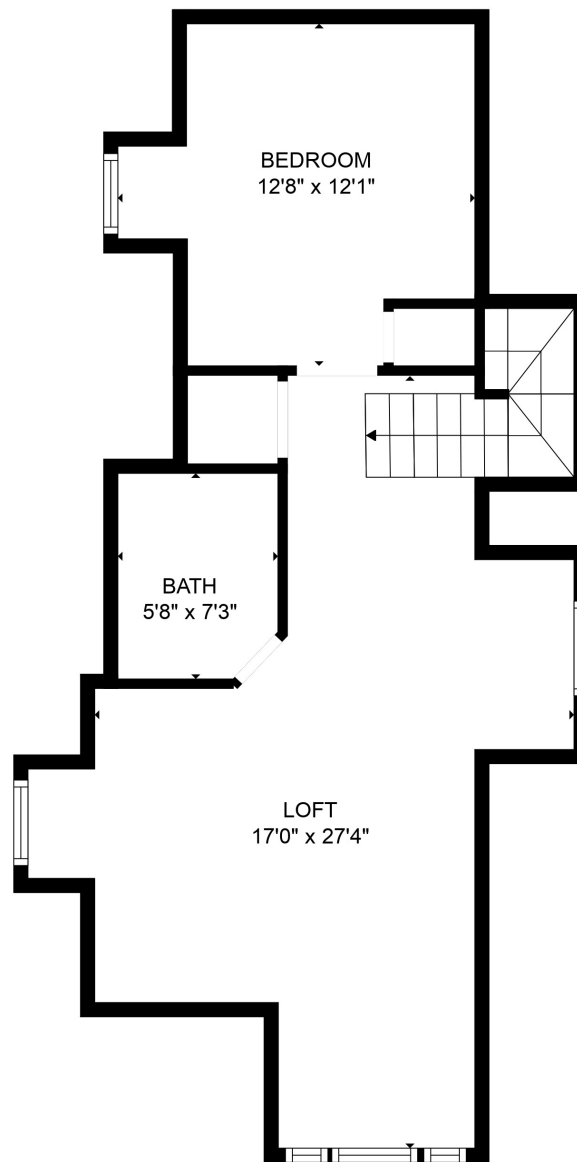

FLOOR 1

FLOOR 2

FLOOR 3

FLOOR 4

Total scanned area: 3850 sq. ft

SIZES AND DIMENSIONS ARE APPROXIMATE, ACTUAL MAY VARY.

BEDROOM  
12'8" x 12'1"

BATH  
5'8" x 7'3"

LOFT  
17'0" x 27'4"

Total scanned area: 3850 sq. ft

SIZES AND DIMENSIONS ARE APPROXIMATE, ACTUAL MAY VARY.

Total scanned area: 3850 sq. ft

SIZES AND DIMENSIONS ARE APPROXIMATE, ACTUAL MAY VARY.

Total scanned area: 3850 sq. ft

SIZES AND DIMENSIONS ARE APPROXIMATE, ACTUAL MAY VARY.

Total scanned area: 3850 sq. ft

SIZES AND DIMENSIONS ARE APPROXIMATE, ACTUAL MAY VARY.