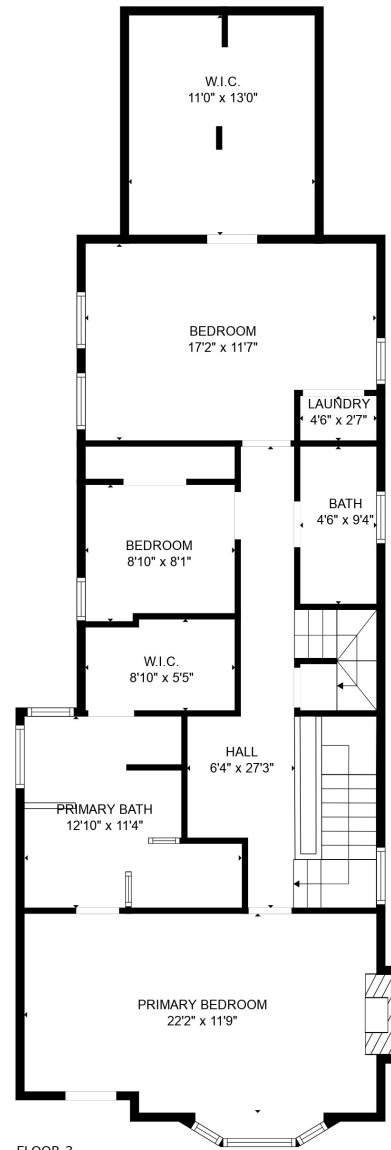

FLOOR 1

FLOOR 2

FLOOR 3

FLOOR 4

Total scanned area: 3850 sq. ft

SIZES AND DIMENSIONS ARE APPROXIMATE, ACTUAL MAY VARY.

BEDROOM  
12'8" x 12'1"

BATH  
5'8" x 7'3"

LOFT  
17'0" x 27'4"

Total scanned area: 3850 sq. ft

SIZES AND DIMENSIONS ARE APPROXIMATE, ACTUAL MAY VARY.

Total scanned area: 3850 sq. ft

SIZES AND DIMENSIONS ARE APPROXIMATE, ACTUAL MAY VARY.

Total scanned area: 3850 sq. ft

SIZES AND DIMENSIONS ARE APPROXIMATE, ACTUAL MAY VARY.

Total scanned area: 3850 sq. ft

SIZES AND DIMENSIONS ARE APPROXIMATE, ACTUAL MAY VARY.