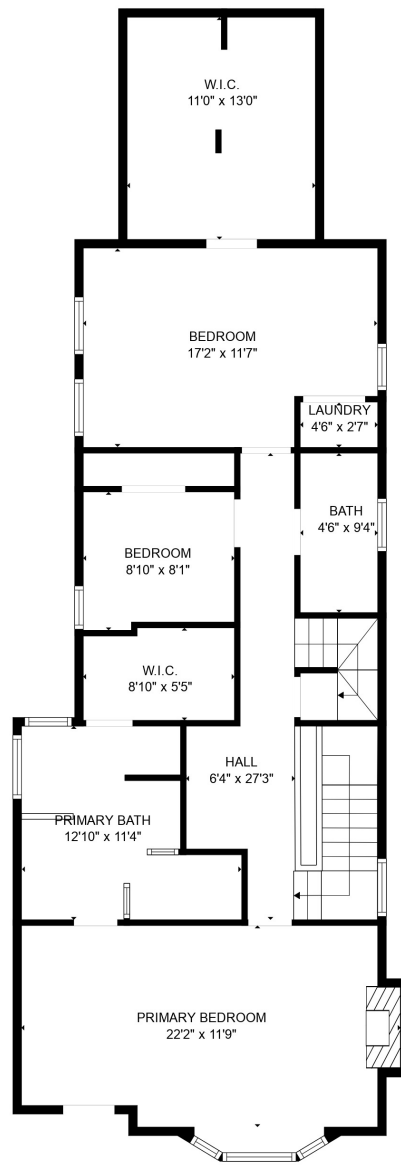

FLOOR 1

FLOOR 2

FLOOR 3

FLOOR 4

Total scanned area: 3850 sq. ft

SIZES AND DIMENSIONS ARE APPROXIMATE, ACTUAL MAY VARY.

BEDROOM  
12'8" x 12'1"

BATH  
5'8" x 7'3"

LOFT  
17'0" x 27'4"

Total scanned area: 3850 sq. ft

SIZES AND DIMENSIONS ARE APPROXIMATE, ACTUAL MAY VARY.

Total scanned area: 3850 sq. ft

SIZES AND DIMENSIONS ARE APPROXIMATE, ACTUAL MAY VARY.

Total scanned area: 3850 sq. ft

SIZES AND DIMENSIONS ARE APPROXIMATE, ACTUAL MAY VARY.

Total scanned area: 3850 sq. ft

SIZES AND DIMENSIONS ARE APPROXIMATE, ACTUAL MAY VARY.