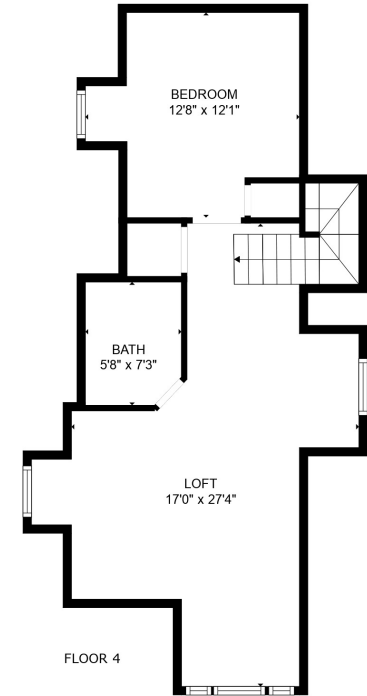

FLOOR 1

FLOOR 2

FLOOR 3

FLOOR 4

Total scanned area: 3850 sq. ft

SIZES AND DIMENSIONS ARE APPROXIMATE, ACTUAL MAY VARY.

BEDROOM  
12'8" x 12'1"

BATH  
5'8" x 7'3"

LOFT  
17'0" x 27'4"

Total scanned area: 3850 sq. ft

SIZES AND DIMENSIONS ARE APPROXIMATE, ACTUAL MAY VARY.

Total scanned area: 3850 sq. ft

SIZES AND DIMENSIONS ARE APPROXIMATE, ACTUAL MAY VARY.

Total scanned area: 3850 sq. ft

SIZES AND DIMENSIONS ARE APPROXIMATE, ACTUAL MAY VARY.

Total scanned area: 3850 sq. ft

SIZES AND DIMENSIONS ARE APPROXIMATE, ACTUAL MAY VARY.