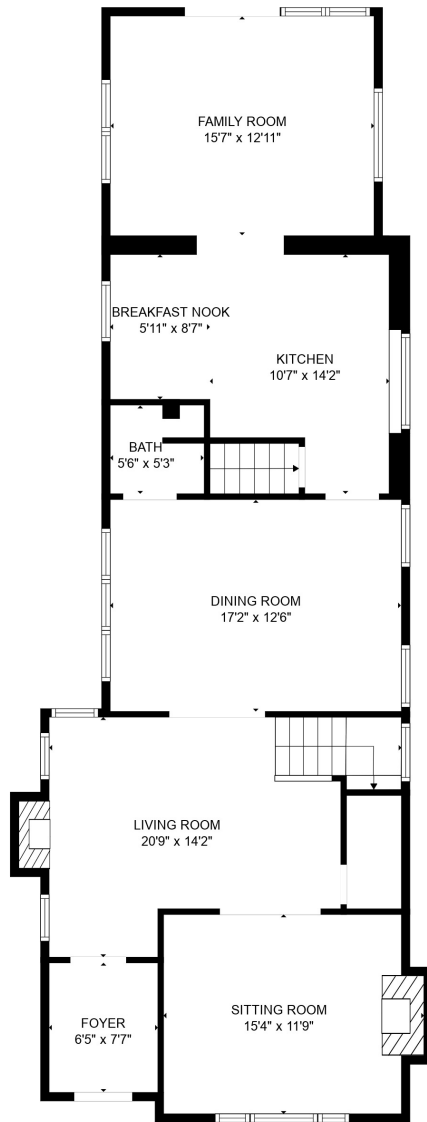

FLOOR 1

FLOOR 2

FLOOR 3

FLOOR 4

Total scanned area: 3850 sq. ft

SIZES AND DIMENSIONS ARE APPROXIMATE, ACTUAL MAY VARY.

BEDROOM  
12'8" x 12'1"

BATH  
5'8" x 7'3"

LOFT  
17'0" x 27'4"

Total scanned area: 3850 sq. ft

SIZES AND DIMENSIONS ARE APPROXIMATE, ACTUAL MAY VARY.

Total scanned area: 3850 sq. ft

SIZES AND DIMENSIONS ARE APPROXIMATE, ACTUAL MAY VARY.

Total scanned area: 3850 sq. ft

SIZES AND DIMENSIONS ARE APPROXIMATE, ACTUAL MAY VARY.

Total scanned area: 3850 sq. ft

SIZES AND DIMENSIONS ARE APPROXIMATE, ACTUAL MAY VARY.