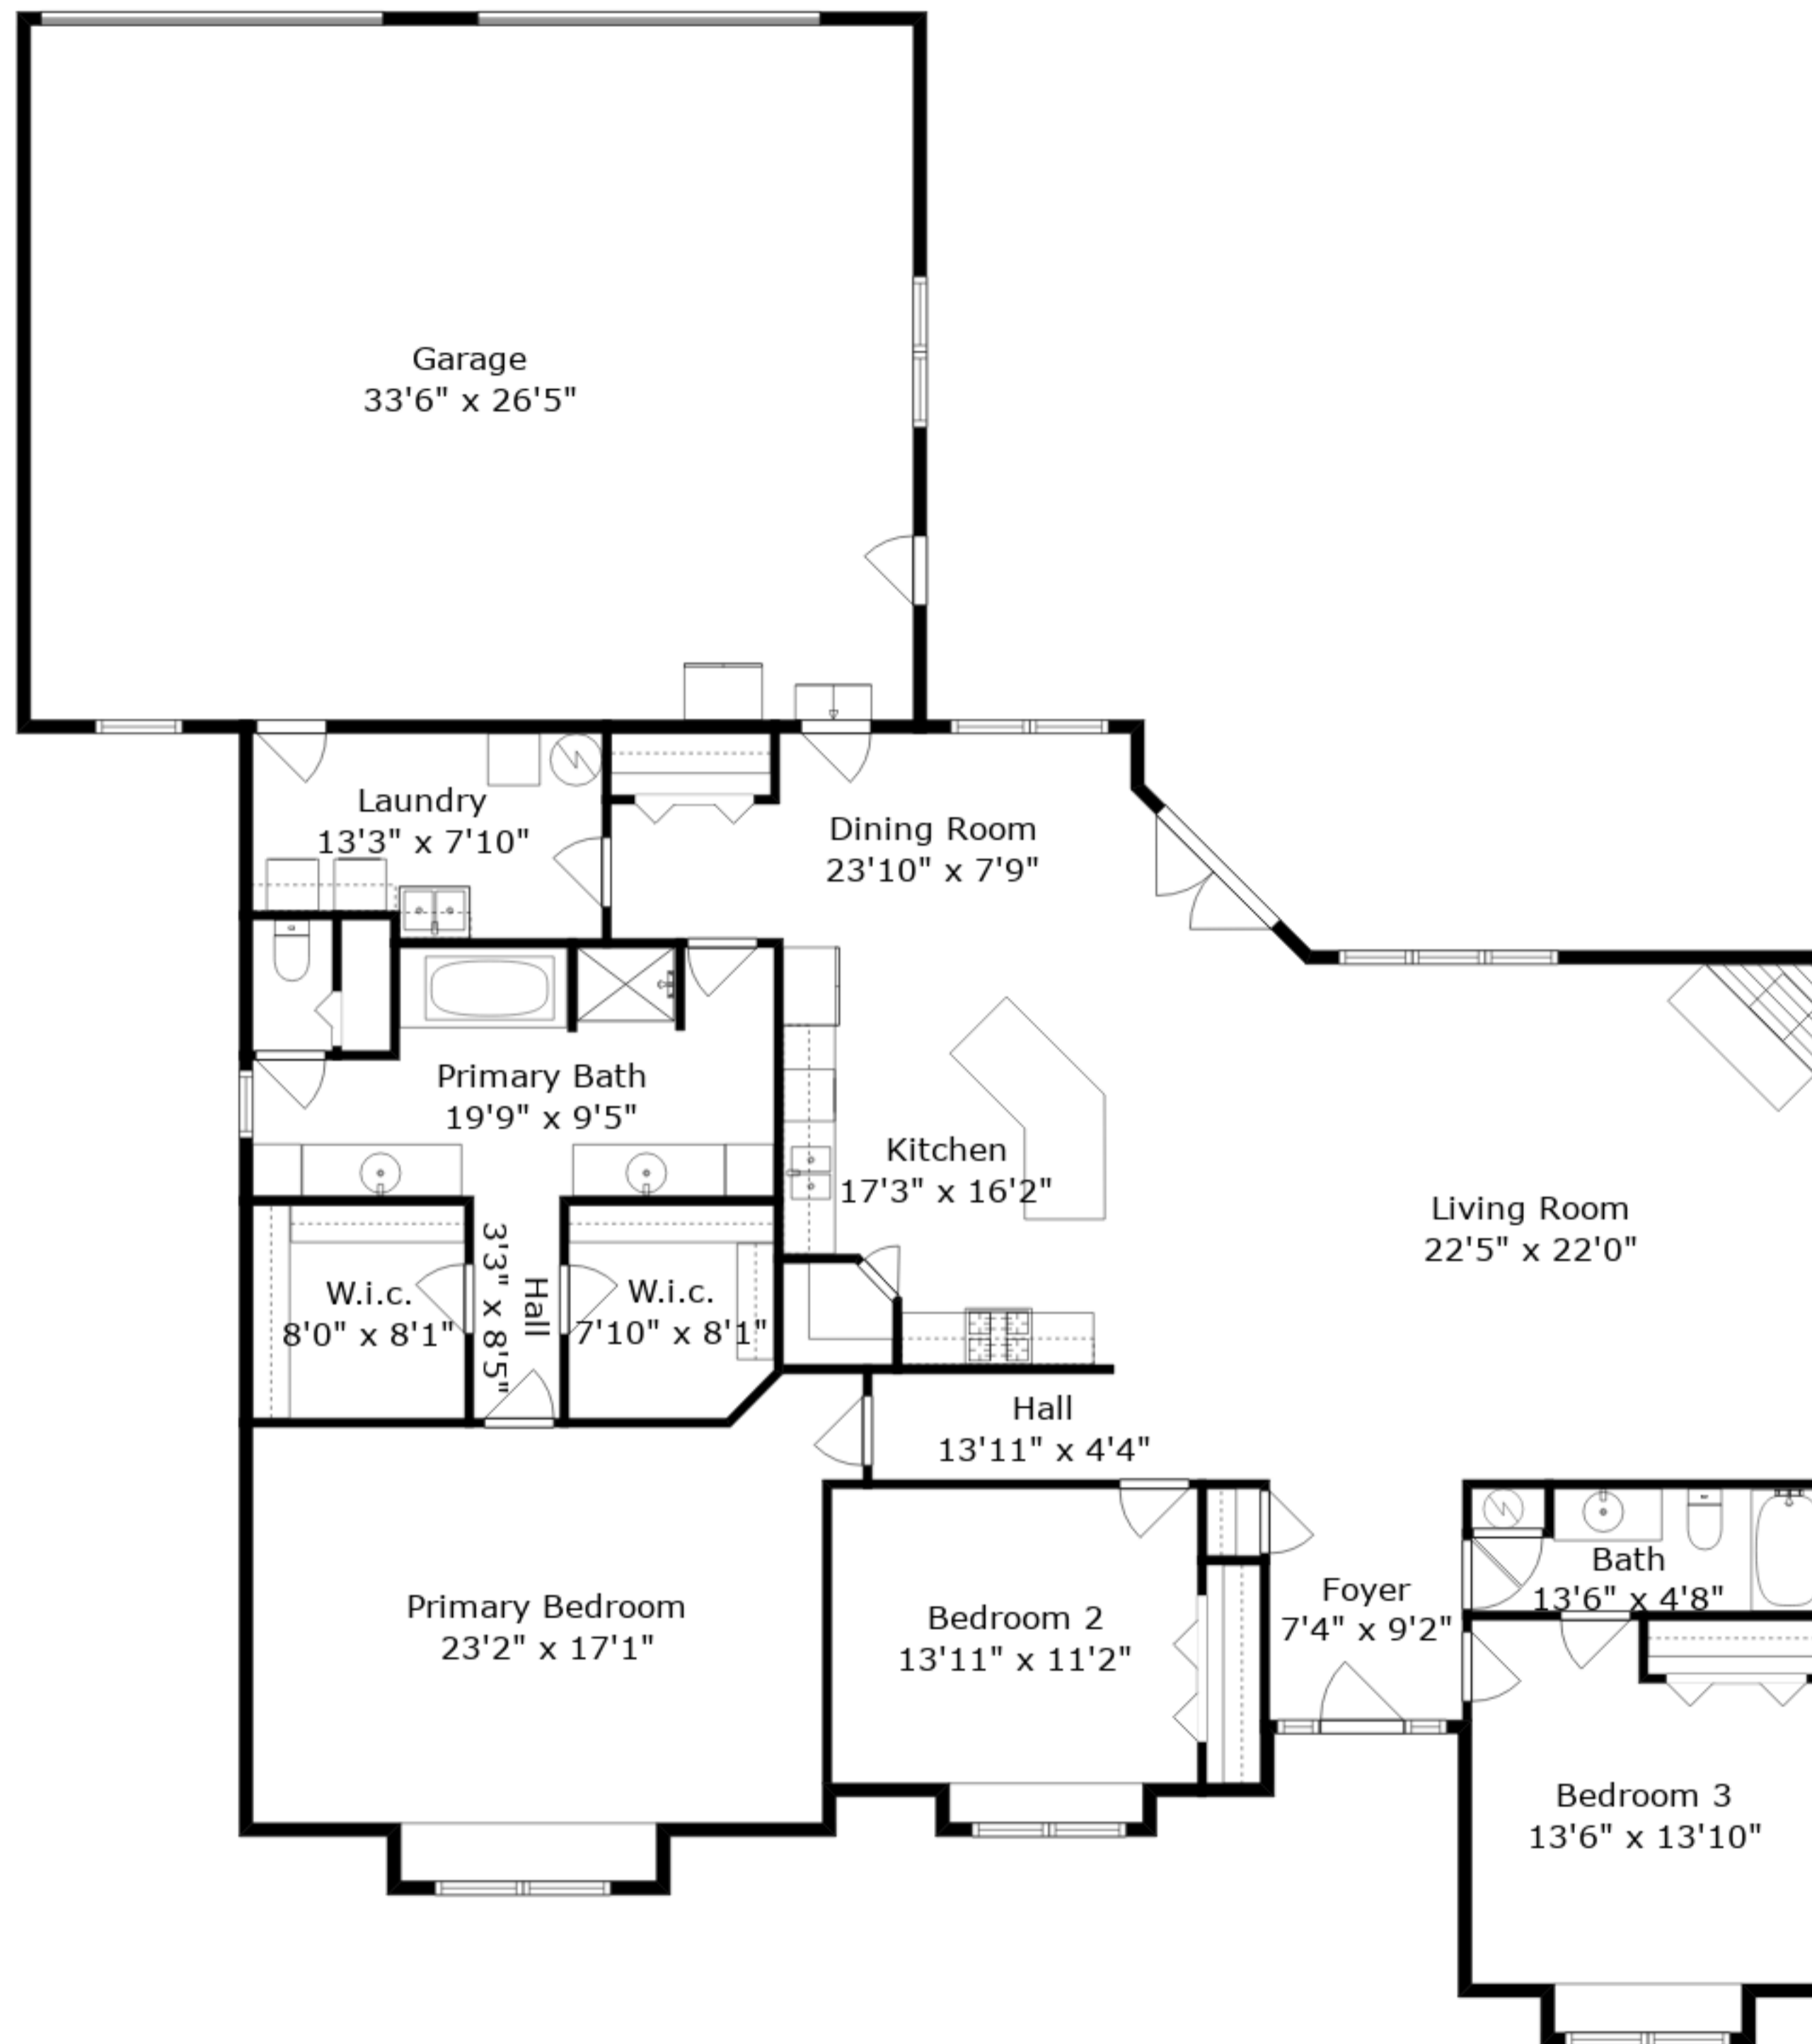

ESTIMATED AREAS

GLA MAIN FLOOR: 2452 sq. ft EXCLUDED AREAS 932 sq. ft
 Total GLA 2452 sq. ft, total area 3384 sq. ft

Sizes And Dimensions Are Approximate. Actual May Vary.

ESTIMATED AREAS
GLA MAIN FLOOR: 2452 sq. ft EXCLUDED AREAS 932 sq. ft
Total GLA 2452 sq. ft, total area 3384 sq. ft

Sizes And Dimensions Are Approximate. Actual May Vary.