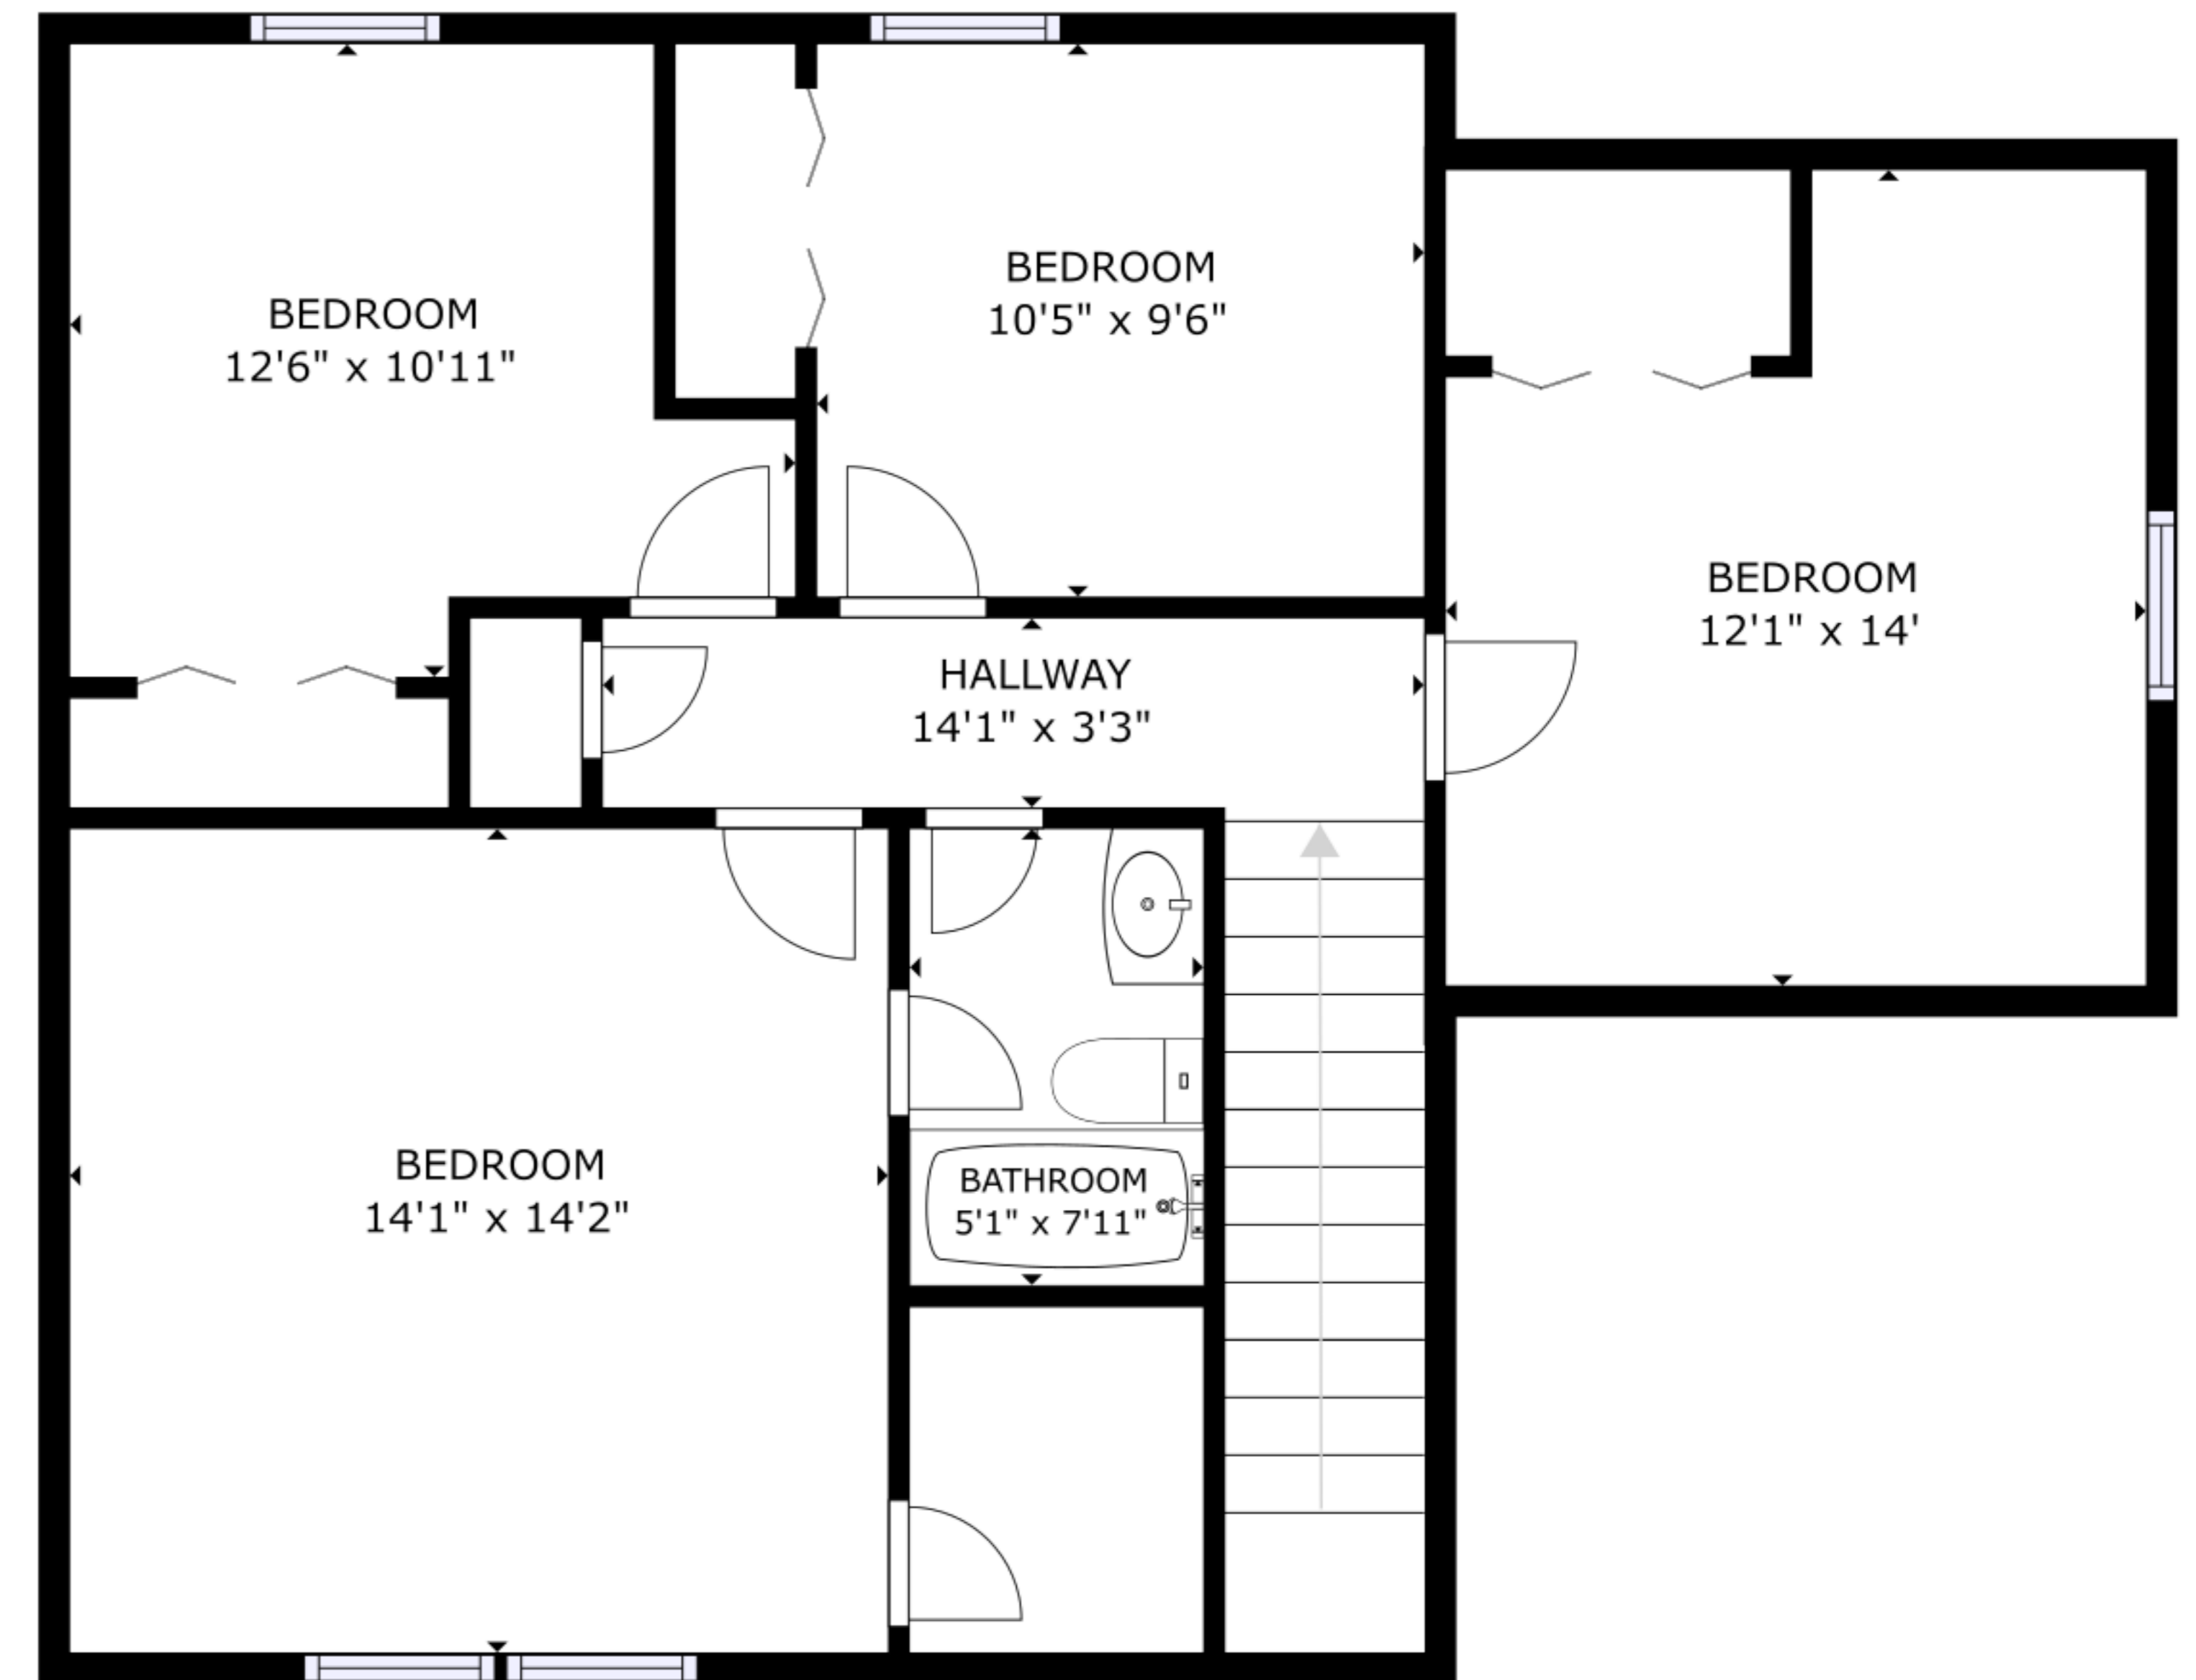

FLOOR 1

FLOOR 2

GROSS INTERNAL AREA
 FLOOR 1: 637 sq ft, FLOOR 2: 814 sq ft
 TOTAL: 1451 sq ft
 SIZES AND DIMENSIONS ARE APPROXIMATE, ACTUAL MAY VARY.