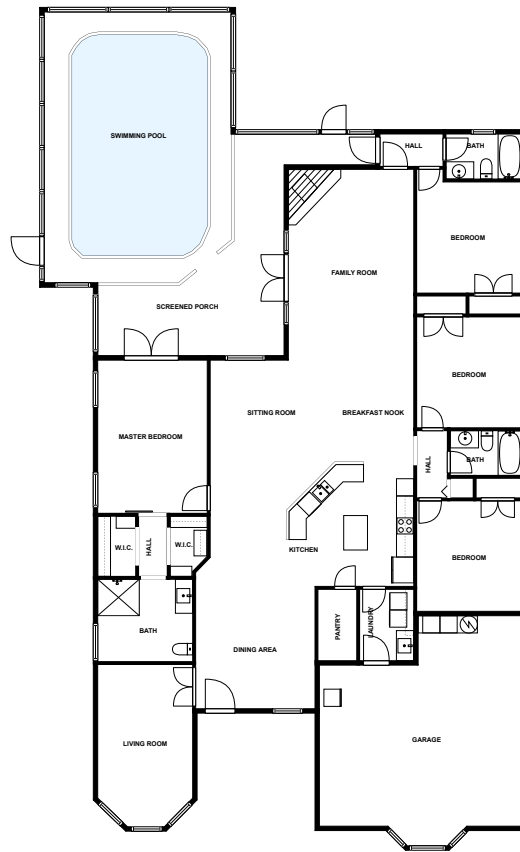

Home report

Carlos Lane 4007
Mims

Highlights

1 Kitchen

3 Living room

4 Bedroom

3 Bath

27 Doors

Floor plan

SIZES AND DIMENSIONS ARE APPROXIMATE, DEEMED HIGHLY RELIABLE BUT NOT GUARANTEED.

Appendix 1: Data sheet

Bath - 3	Utility - 1	Utility - Laundry - 1
Pantry - 1	Bedroom - 4	Bedroom - Master - 1
Hall - 3	Closet - 2	Closet - WalkIn - 2
LivingRoom - 3	LivingRoom - Family - 1	LivingRoom - Sitting - 1
Outdoor - 1	Outdoor - Porch - 1	Outdoor - Porch - Screen - 1
SwimmingPool - 1	Garage - 1	Dining - 1
Dining - Open - 1	Nook - 1	Nook - Breakfast - 1
Kitchen - 1		