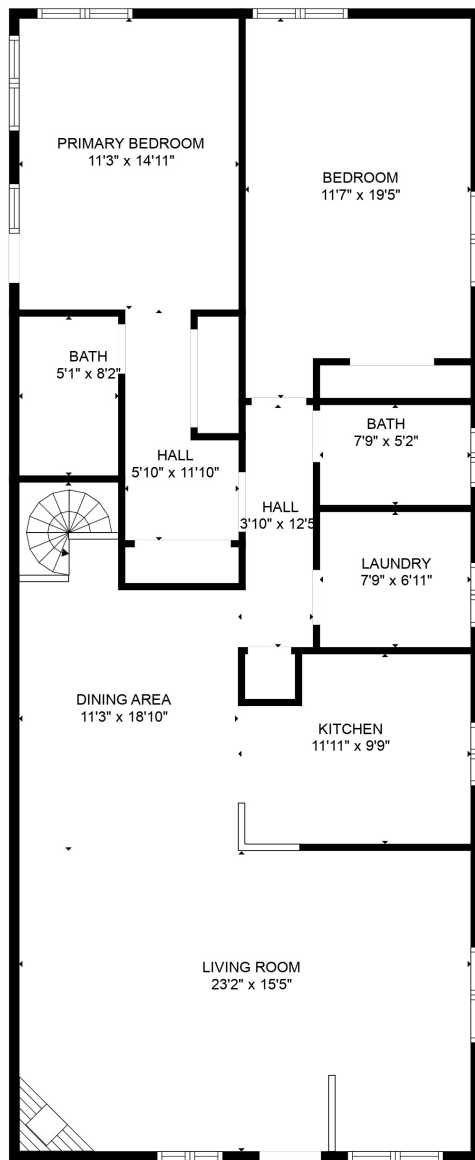

FLOOR 1

FLOOR 2

Total scanned area: 1459 sq. ft

SIZES AND DIMENSIONS ARE APPROXIMATE. ACTUAL MAY VARY.

Total scanned area: 1459 sq. ft

SIZES AND DIMENSIONS ARE APPROXIMATE. ACTUAL MAY VARY.

Total scanned area: 1459 sq. ft

SIZES AND DIMENSIONS ARE APPROXIMATE. ACTUAL MAY VARY.