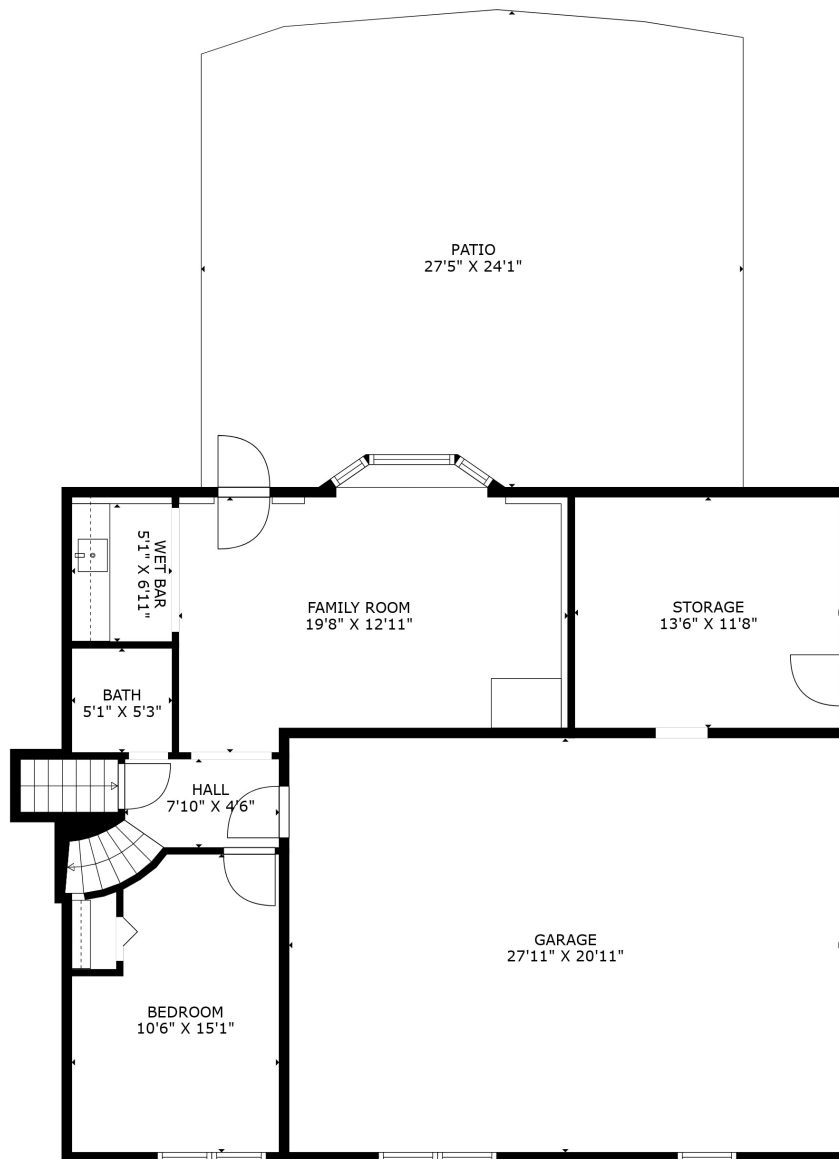

TOTAL: 4009 sq. ft

BELOW GROUND: 802 sq. ft, FLOOR 1: 532 sq. ft, FLOOR 2: 1395 sq. ft, FLOOR 3: 1280 sq. ft
 EXCLUDED AREAS: STORAGE: 423 sq. ft, UTILITY: 151 sq. ft, GARAGE: 586 sq. ft,
 PATIO: 632 sq. ft, BAY WINDOW: 12 sq. ft, PORCH: 70 sq. ft