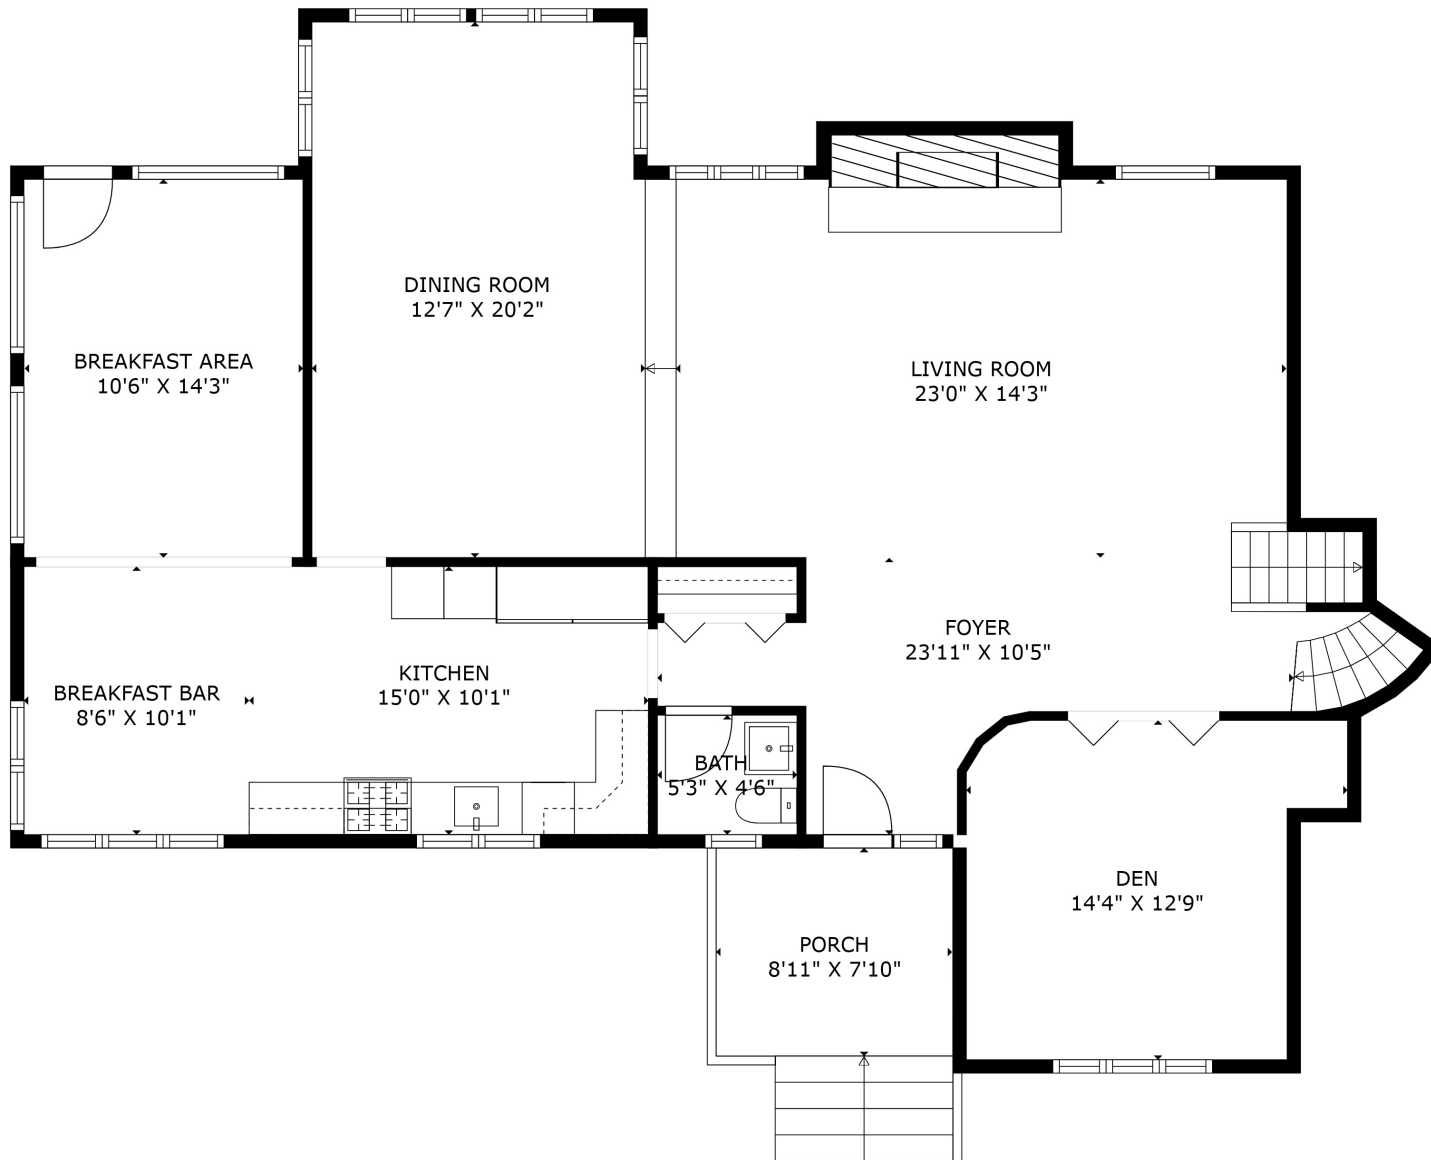

TOTAL: 4009 sq. ft

BELOW GROUND: 802 sq. ft, FLOOR 1: 532 sq. ft, FLOOR 2: 1395 sq. ft, FLOOR 3: 1280 sq. ft
 EXCLUDED AREAS: STORAGE: 423 sq. ft, UTILITY: 151 sq. ft, GARAGE: 586 sq. ft,
 PATIO: 632 sq. ft, BAY WINDOW: 12 sq. ft, PORCH: 70 sq. ft