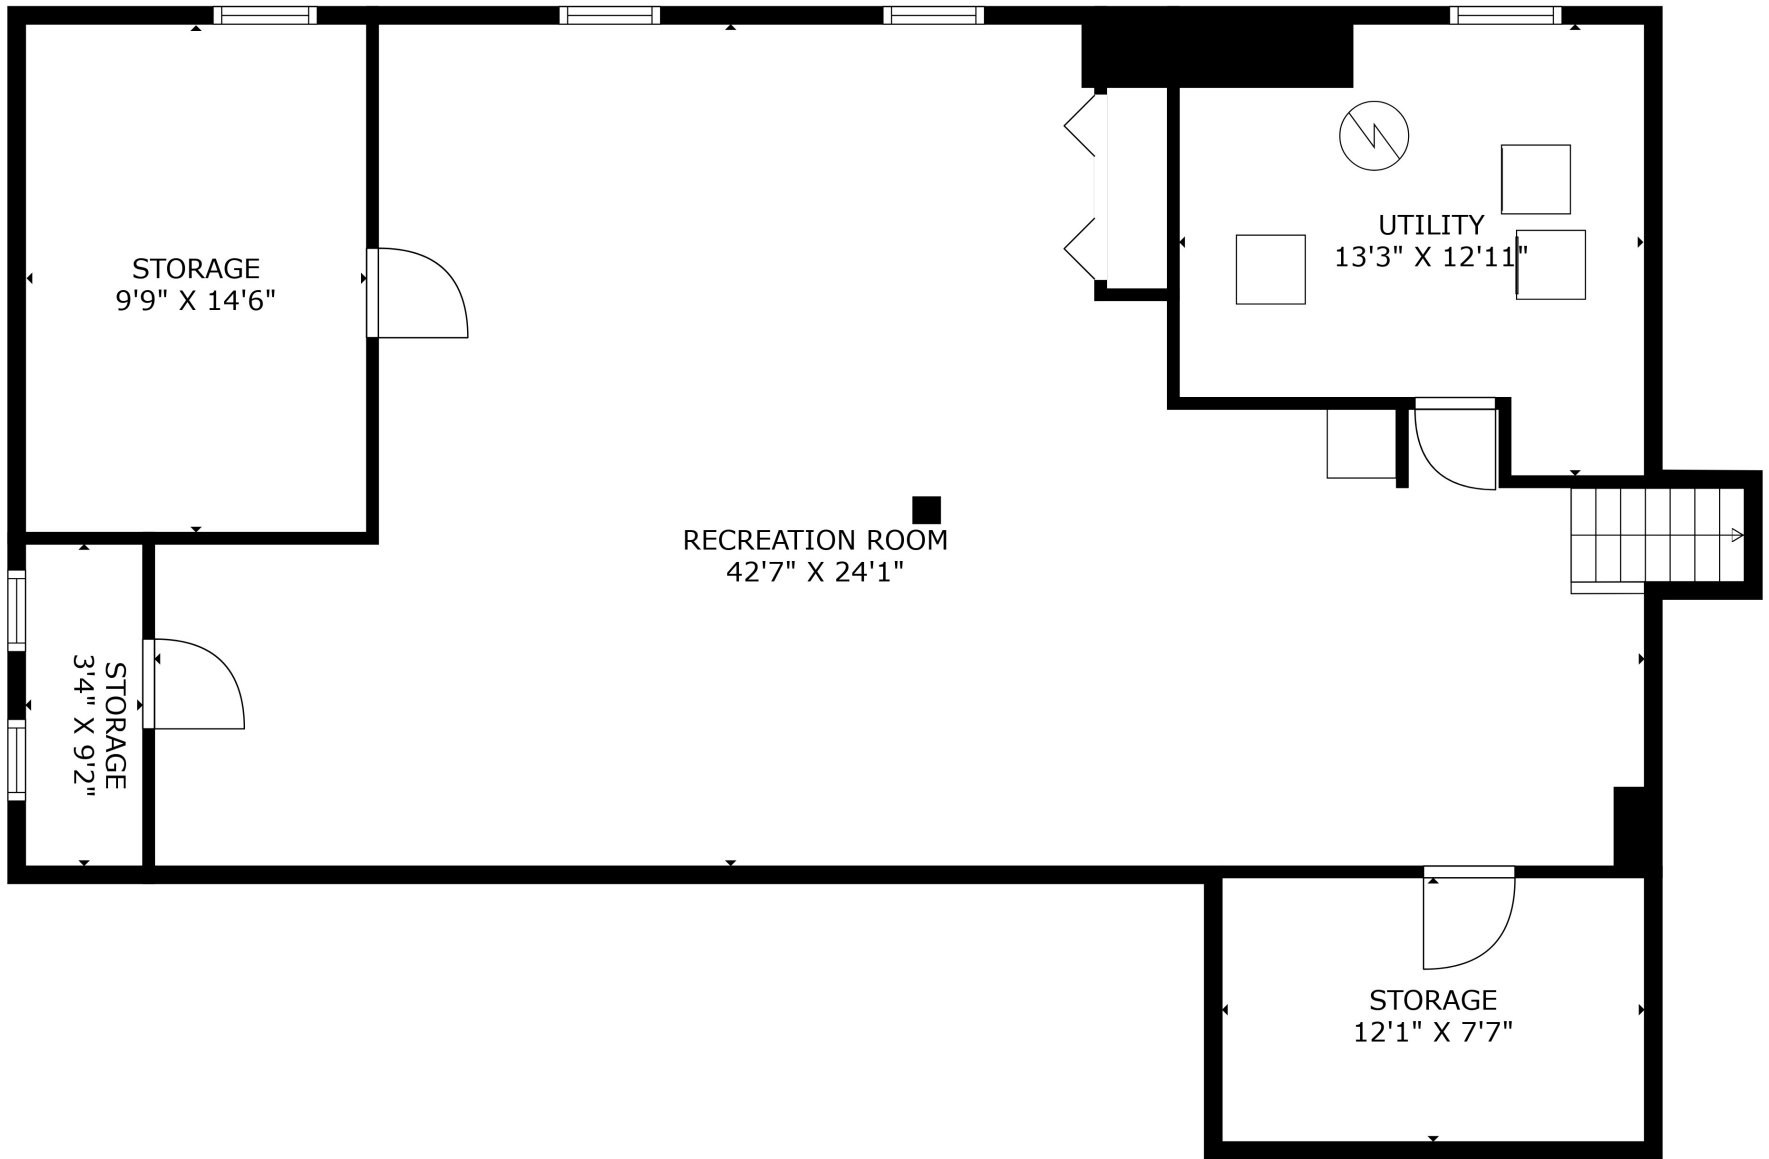

TOTAL: 4009 sq. ft

BELOW GROUND: 802 sq. ft, FLOOR 1: 532 sq. ft, FLOOR 2: 1395 sq. ft, FLOOR 3: 1280 sq. ft

EXCLUDED AREAS: STORAGE: 423 sq. ft, UTILITY: 151 sq. ft, GARAGE: 586 sq. ft,
 PATIO: 632 sq. ft, BAY WINDOW: 12 sq. ft, PORCH: 70 sq. ft