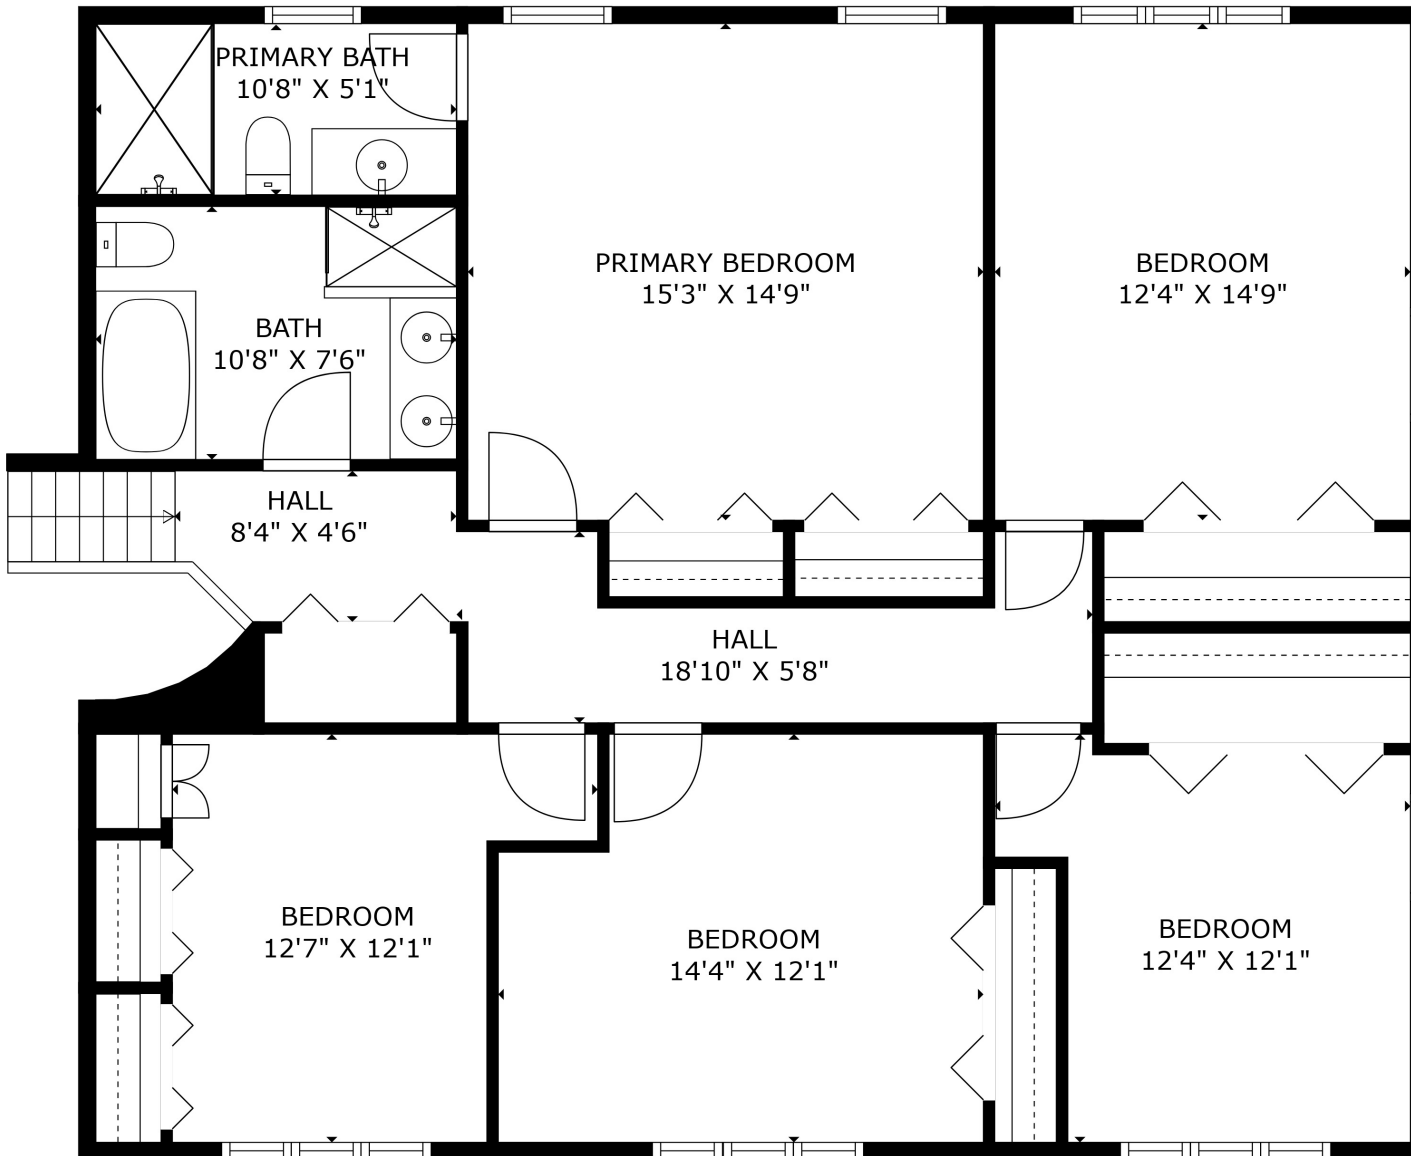

TOTAL: 4009 sq. ft

BELOW GROUND: 802 sq. ft, FLOOR 1: 532 sq. ft, FLOOR 2: 1395 sq. ft, FLOOR 3: 1280 sq. ft
 EXCLUDED AREAS: STORAGE: 423 sq. ft, UTILITY: 151 sq. ft, GARAGE: 586 sq. ft,
 PATIO: 632 sq. ft, BAY WINDOW: 12 sq. ft, PORCH: 70 sq. ft