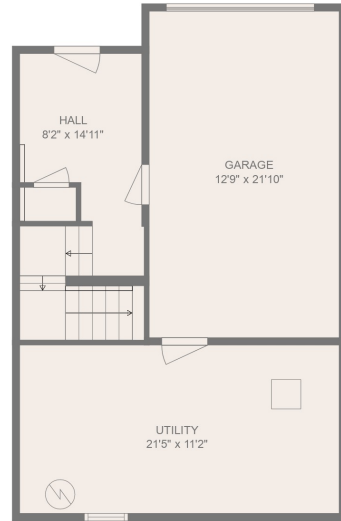

FLOOR 2

FLOOR 3

FLOOR 1

FLOOR 4

Total scanned area: 2593 sq. ft

FLOOR PLAN CREATED BY CUBICASA APP. MEASUREMENTS DEEMED HIGHLY RELIABLE BUT NOT GUARANTEED.

Total scanned area: 2593 sq. ft

FLOOR PLAN CREATED BY CUBICASA APP. MEASUREMENTS DEEMED HIGHLY RELIABLE BUT NOT GUARANTEED.

Total scanned area: 2593 sq. ft

FLOOR PLAN CREATED BY CUBICASA APP. MEASUREMENTS DEEMED HIGHLY RELIABLE BUT NOT GUARANTEED.

Total scanned area: 2593 sq. ft

FLOOR PLAN CREATED BY CUBICASA APP. MEASUREMENTS DEEMED HIGHLY RELIABLE BUT NOT GUARANTEED.

Total scanned area: 2593 sq. ft

FLOOR PLAN CREATED BY CUBICASA APP. MEASUREMENTS DEEMED HIGHLY RELIABLE BUT NOT GUARANTEED.