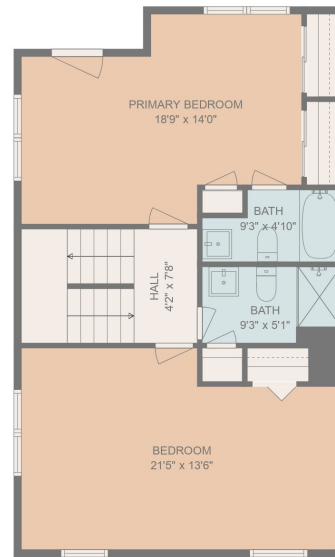

FLOOR 2

FLOOR 3

FLOOR 1

FLOOR 4

Total scanned area: 2593 sq. ft

FLOOR PLAN CREATED BY CUBICASA APP. MEASUREMENTS DEEMED HIGHLY RELIABLE BUT NOT GUARANTEED.

Total scanned area: 2593 sq. ft

FLOOR PLAN CREATED BY CUBICASA APP. MEASUREMENTS DEEMED HIGHLY RELIABLE BUT NOT GUARANTEED.

Total scanned area: 2593 sq. ft

FLOOR PLAN CREATED BY CUBICASA APP. MEASUREMENTS DEEMED HIGHLY RELIABLE BUT NOT GUARANTEED.

Total scanned area: 2593 sq. ft

FLOOR PLAN CREATED BY CUBICASA APP. MEASUREMENTS DEEMED HIGHLY RELIABLE BUT NOT GUARANTEED.

Total scanned area: 2593 sq. ft

FLOOR PLAN CREATED BY CUBICASA APP. MEASUREMENTS DEEMED HIGHLY RELIABLE BUT NOT GUARANTEED.