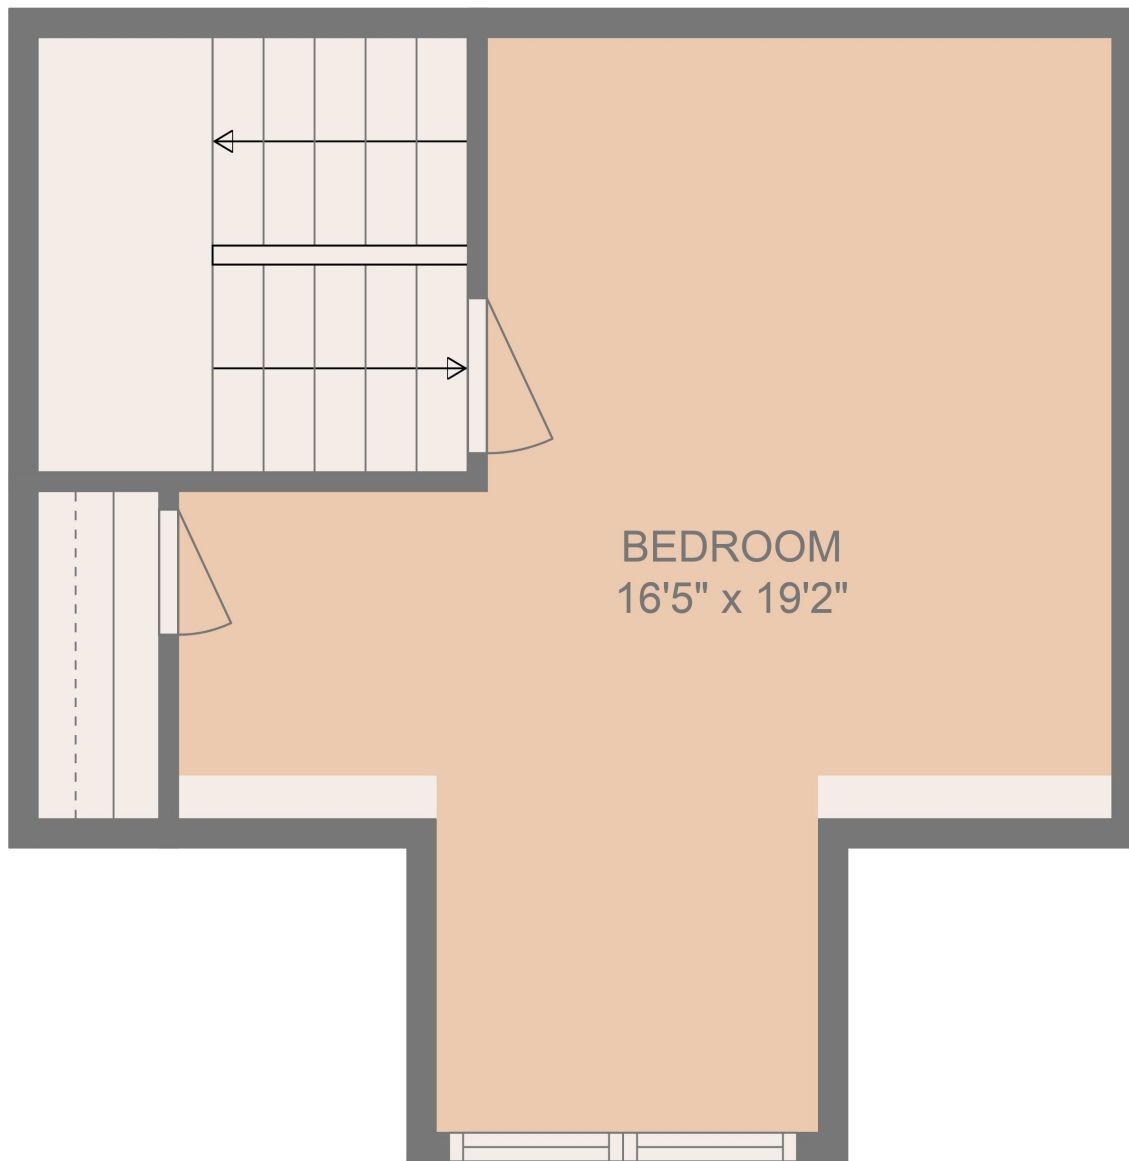

FLOOR 2

FLOOR 3

FLOOR 1

FLOOR 4

Total scanned area: 2593 sq. ft

FLOOR PLAN CREATED BY CUBICASA APP. MEASUREMENTS DEEMED HIGHLY RELIABLE BUT NOT GUARANTEED.

Total scanned area: 2593 sq. ft

FLOOR PLAN CREATED BY CUBICASA APP. MEASUREMENTS DEEMED HIGHLY RELIABLE BUT NOT GUARANTEED.

Total scanned area: 2593 sq. ft

FLOOR PLAN CREATED BY CUBICASA APP. MEASUREMENTS DEEMED HIGHLY RELIABLE BUT NOT GUARANTEED.

Total scanned area: 2593 sq. ft

FLOOR PLAN CREATED BY CUBICASA APP. MEASUREMENTS DEEMED HIGHLY RELIABLE BUT NOT GUARANTEED.

Total scanned area: 2593 sq. ft

FLOOR PLAN CREATED BY CUBICASA APP. MEASUREMENTS DEEMED HIGHLY RELIABLE BUT NOT GUARANTEED.