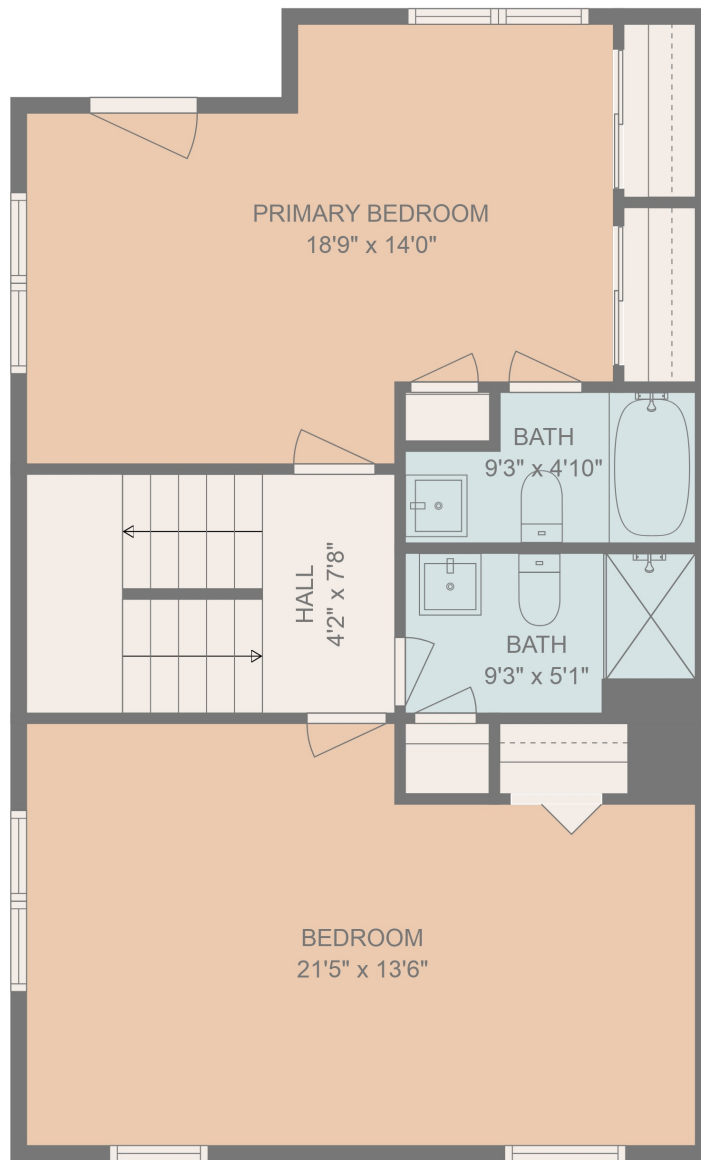

FLOOR 2

FLOOR 3

FLOOR 1

FLOOR 4

Total scanned area: 2593 sq. ft

FLOOR PLAN CREATED BY CUBICASA APP. MEASUREMENTS DEEMED HIGHLY RELIABLE BUT NOT GUARANTEED.

Total scanned area: 2593 sq. ft

FLOOR PLAN CREATED BY CUBICASA APP. MEASUREMENTS DEEMED HIGHLY RELIABLE BUT NOT GUARANTEED.

Total scanned area: 2593 sq. ft

FLOOR PLAN CREATED BY CUBICASA APP. MEASUREMENTS DEEMED HIGHLY RELIABLE BUT NOT GUARANTEED.

Total scanned area: 2593 sq. ft

FLOOR PLAN CREATED BY CUBICASA APP. MEASUREMENTS DEEMED HIGHLY RELIABLE BUT NOT GUARANTEED.

Total scanned area: 2593 sq. ft

FLOOR PLAN CREATED BY CUBICASA APP. MEASUREMENTS DEEMED HIGHLY RELIABLE BUT NOT GUARANTEED.