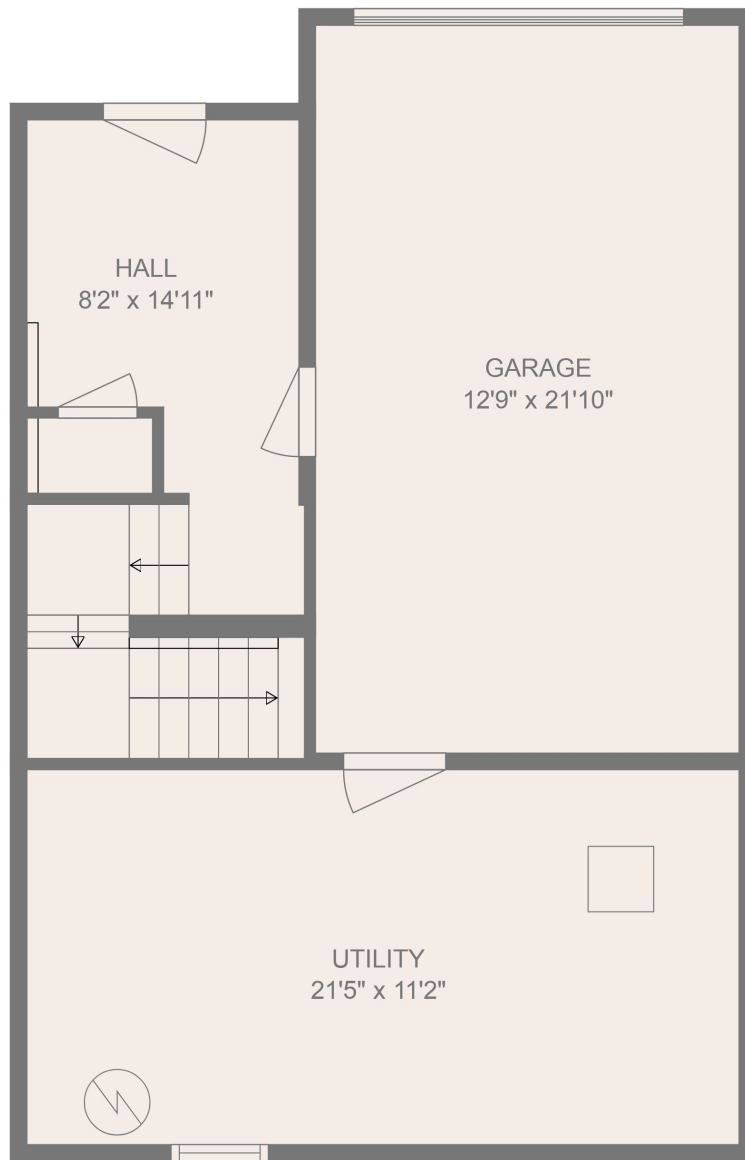

FLOOR 2

FLOOR 3

FLOOR 1

FLOOR 4

Total scanned area: 2593 sq. ft

FLOOR PLAN CREATED BY CUBICASA APP. MEASUREMENTS DEEMED HIGHLY RELIABLE BUT NOT GUARANTEED.

Total scanned area: 2593 sq. ft

FLOOR PLAN CREATED BY CUBICASA APP. MEASUREMENTS DEEMED HIGHLY RELIABLE BUT NOT GUARANTEED.

Total scanned area: 2593 sq. ft

FLOOR PLAN CREATED BY CUBICASA APP. MEASUREMENTS DEEMED HIGHLY RELIABLE BUT NOT GUARANTEED.

Total scanned area: 2593 sq. ft

FLOOR PLAN CREATED BY CUBICASA APP. MEASUREMENTS DEEMED HIGHLY RELIABLE BUT NOT GUARANTEED.

Total scanned area: 2593 sq. ft

FLOOR PLAN CREATED BY CUBICASA APP. MEASUREMENTS DEEMED HIGHLY RELIABLE BUT NOT GUARANTEED.