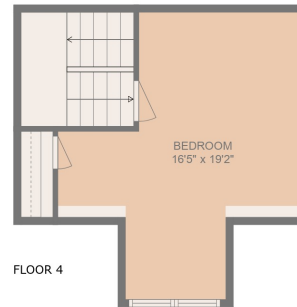

FLOOR 2

FLOOR 3

FLOOR 1

FLOOR 4

Total scanned area: 2593 sq. ft

FLOOR PLAN CREATED BY CUBICASA APP. MEASUREMENTS DEEMED HIGHLY RELIABLE BUT NOT GUARANTEED.

Total scanned area: 2593 sq. ft

FLOOR PLAN CREATED BY CUBICASA APP. MEASUREMENTS DEEMED HIGHLY RELIABLE BUT NOT GUARANTEED.

Total scanned area: 2593 sq. ft

FLOOR PLAN CREATED BY CUBICASA APP. MEASUREMENTS DEEMED HIGHLY RELIABLE BUT NOT GUARANTEED.

Total scanned area: 2593 sq. ft

FLOOR PLAN CREATED BY CUBICASA APP. MEASUREMENTS DEEMED HIGHLY RELIABLE BUT NOT GUARANTEED.

Total scanned area: 2593 sq. ft

FLOOR PLAN CREATED BY CUBICASA APP. MEASUREMENTS DEEMED HIGHLY RELIABLE BUT NOT GUARANTEED.