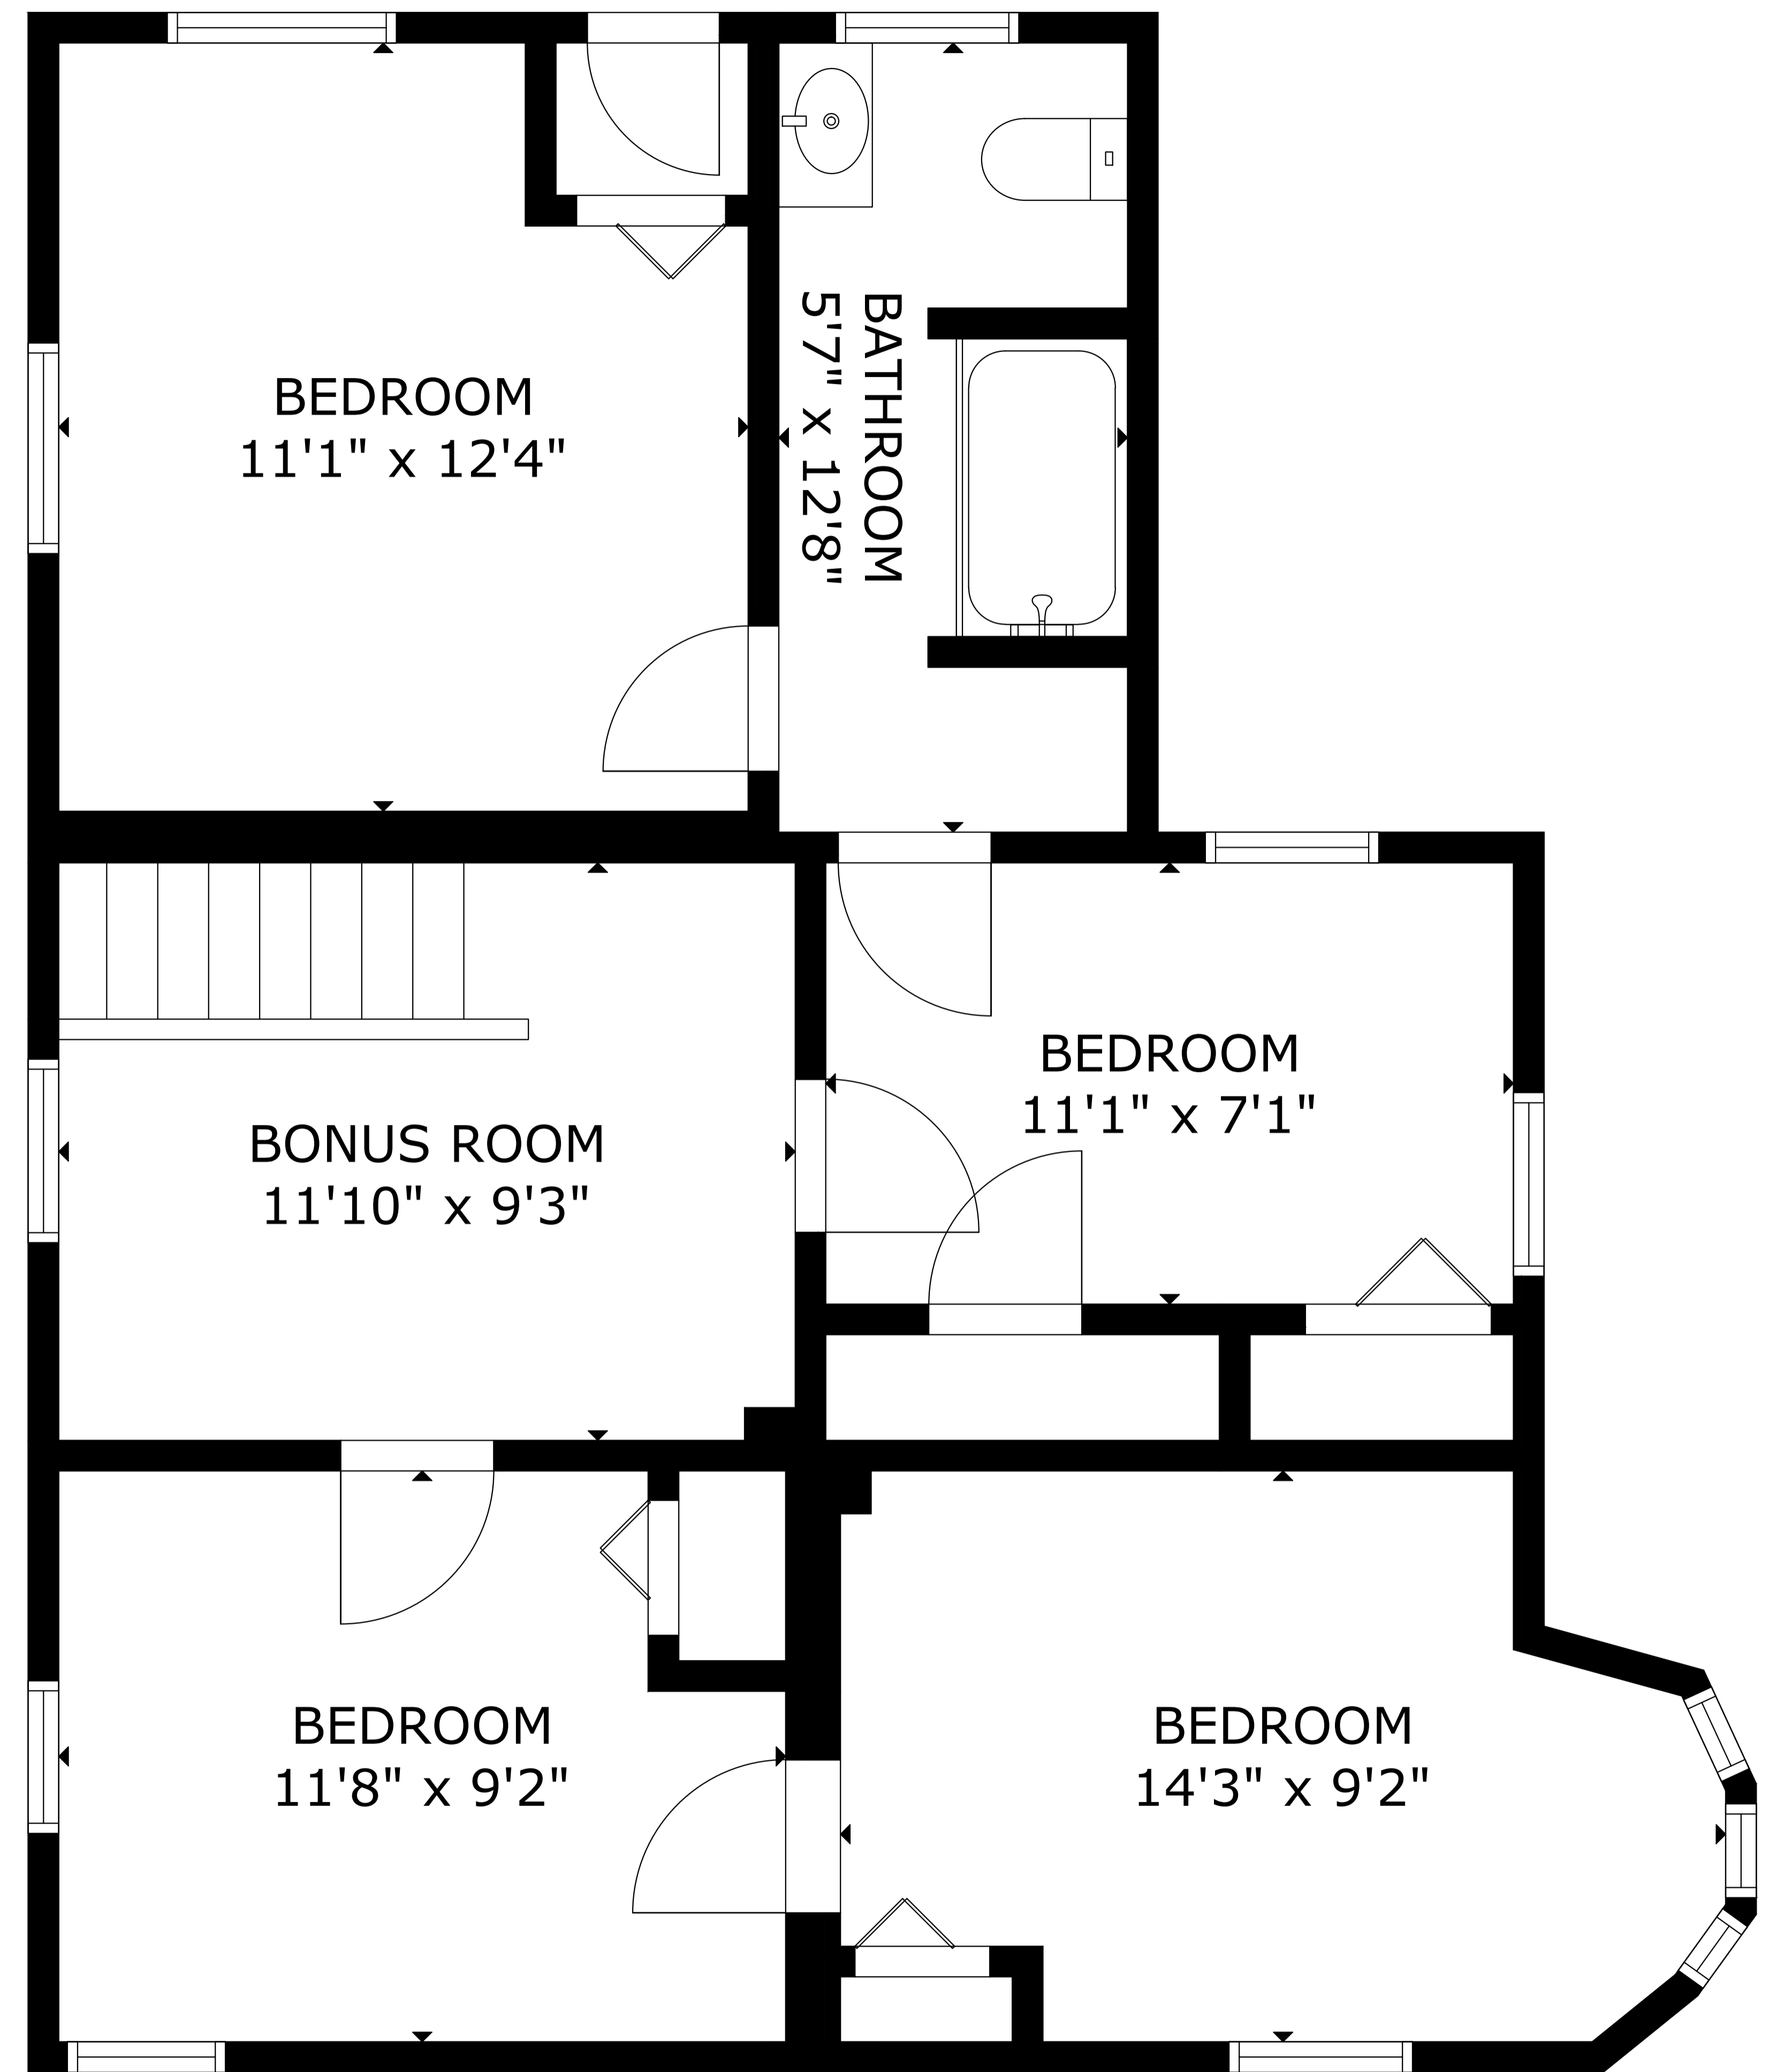

MAIN FLOOR

UPPER LEVEL 1

GROSS INTERNAL AREA
 TOTAL: 1,406 sq.ft
 MAIN FLOOR: 719 sq.ft, UPPER LEVEL 1: 687 sq.ft
 SIZE AND DIMENSIONS ARE APPROXIMATE, ACTUAL MAY VARY