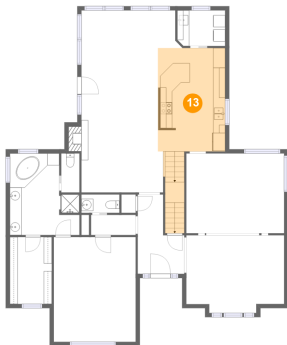

13 Floor 2 - Kitchen

Dimensions: 11'3" x 17'3"
Area: 240 sq. ft
Counted as living area: Yes

Heated: Yes
Finished: Yes
Enclosed: Yes
Contiguous: Yes
Permitted: Yes
Wet space: No
Addition: No
Conversion: No