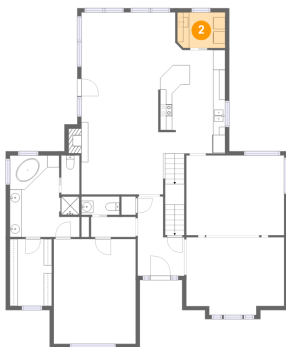

2 Floor 2 - Laundry

Dimensions: 8'0" x 6'0"
Area: 47 sq. ft
Counted as living area: Yes

Heated: Yes
Finished: Yes
Enclosed: Yes
Contiguous: Yes
Permitted: Yes
Wet space: No
Addition: No
Conversion: No

1800 Blevins Ridge Drive Southeast, Huntsville, Madison County, Alabama, United States, 35802

3 Floor 2 - Foyer

Dimensions: 7'10" x 13'3"
Area: 79 sq. ft
Counted as living area: Yes

Heated: Yes
Finished: Yes
Enclosed: Yes
Contiguous: Yes
Permitted: Yes
Wet space: No
Addition: No
Conversion: No

4 Floor 2 - Dining Room