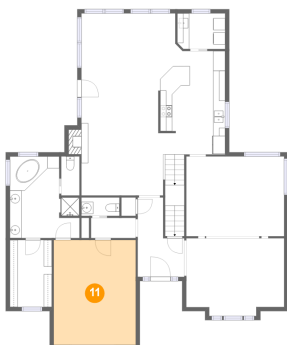

8 Floor 2 - Breakfast Nook

Dimensions: 16'10" x 9'5"
Area: 140 sq. ft
Counted as living area: Yes

Heated: Yes
Finished: Yes
Enclosed: Yes
Contiguous: Yes
Permitted: Yes
Wet space: No
Addition: No
Conversion: No

1800 Blevins Ridge Drive Southeast, Huntsville, Madison County, Alabama, United States, 35802

9 Floor 2 - Hall

Dimensions: 7'6" x 3'4"
Area: 25 sq. ft
Counted as living area: Yes

Heated: Yes
Finished: Yes
Enclosed: Yes
Contiguous: Yes
Permitted: Yes
Wet space: No
Addition: No
Conversion: No

10 Floor 2 - WC

Dimensions: 6'4" x 3'1"
Area: 20 sq. ft
Counted as living area: Yes

Heated: Yes
Finished: Yes
Enclosed: Yes
Contiguous: Yes
Permitted: Yes
Wet space: Yes
Addition: No
Conversion: No

11 Floor 2 - Primary Bedroom