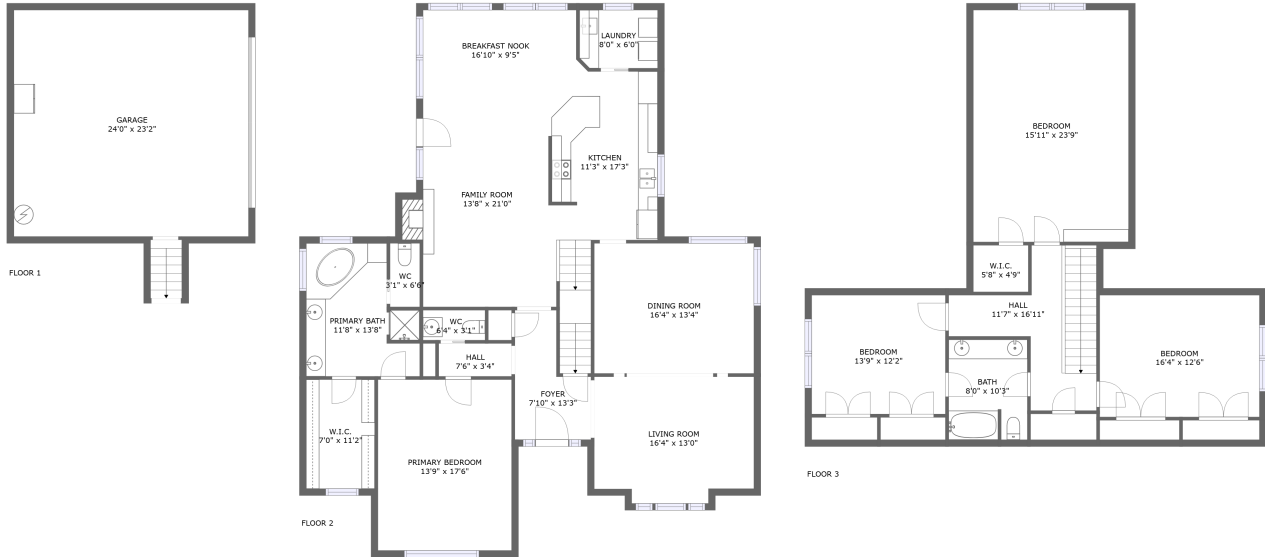

1800 Blevins Ridge Drive Southeast, Huntsville, Madison County, Alabama, United States, 35802

Property summary

1 Garages

4 Bedrooms

2 Bathrooms

1 Half baths

3 Floors

3,112 Gross living area sqft

3,863 Total sqft