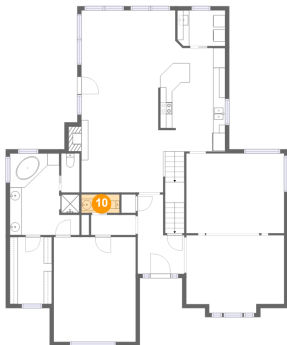

10 Floor 2 - WC

Dimensions: 6'4" x 3'1"
Area: 20 sq. ft
Counted as living area: Yes

Heated: Yes
Finished: Yes
Enclosed: Yes
Contiguous: Yes
Permitted: Yes
Wet space: Yes
Addition: No
Conversion: No