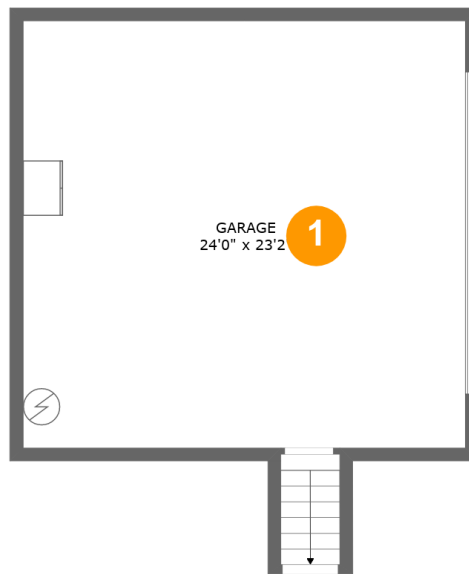

**1800 Blevins Ridge Drive Southeast, Huntsville,
Madison County, Alabama, United States, 35802**

Room dimensions

Floor 1

Total sqft: 655

Living area: 0

#		Dimensions	sqft	Counted as living area
1	Garage	24'0" x 23'2"	558 sq. ft	No