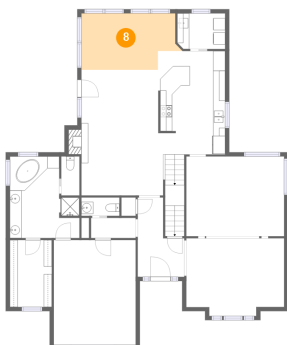

8 Floor 2 - Breakfast Nook

Dimensions: 16'10" x 9'5"
Area: 140 sq. ft
Counted as living area: Yes

Heated: Yes
Finished: Yes
Enclosed: Yes
Contiguous: Yes
Permitted: Yes
Wet space: No
Addition: No
Conversion: No