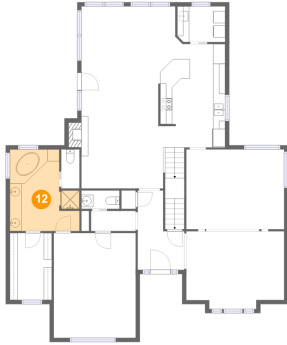

1800 Blevins Ridge Drive Southeast, Huntsville, Madison County, Alabama, United States, 35802

12 Floor 2 - Primary Bath

Dimensions: 11'8" x 13'8"
Area: 134 sq. ft
Counted as living area: Yes

Heated: Yes
Finished: Yes
Enclosed: Yes
Contiguous: Yes
Permitted: Yes
Wet space: Yes
Addition: No
Conversion: No