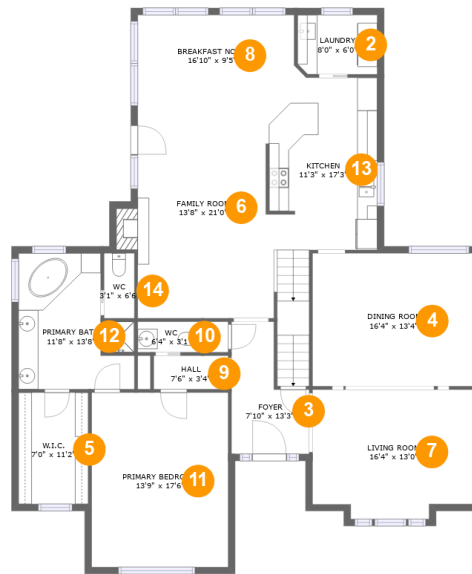

1800 Blevins Ridge Drive Southeast, Huntsville, Madison County, Alabama, United States, 35802

Room dimensions

Floor 2

Total sqft: 1948 Living area: 1948

#		Dimensions	sqft	Counted as living area
2	Laundry	8'0" x 6'0"	47 sq. ft	Yes
3	Foyer	7'10" x 13'3"	79 sq. ft	Yes
4	Dining Room	16'4" x 13'4"	219 sq. ft	Yes
5	W.I.C.	7'0" x 11'2"	78 sq. ft	Yes
6	Family Room	13'8" x 21'0"	284 sq. ft	Yes
7	Living Room	16'4" x 13'0"	200 sq. ft	Yes
8	Breakfast Nook	16'10" x 9'5"	140 sq. ft	Yes
9	Hall	7'6" x 3'4"	25 sq. ft	Yes
10	WC	6'4" x 3'1"	20 sq. ft	Yes
11	Primary Bedroom	13'9" x 17'6"	240 sq. ft	Yes
12	Primary Bath	11'8" x 13'8"	134 sq. ft	Yes

3 Floor 2 - Foyer

Dimensions: 7'10" x 13'3"
Area: 79 sq. ft
Counted as living area: Yes

Heated: Yes
Finished: Yes
Enclosed: Yes
Contiguous: Yes
Permitted: Yes
Wet space: No
Addition: No
Conversion: No

4 Floor 2 - Dining Room

14 Floor 2 - WC

Dimensions: 3'1" x 6'6"
Area: 20 sq. ft
Counted as living area: Yes

Heated: Yes
Finished: Yes
Enclosed: Yes
Contiguous: Yes
Permitted: Yes
Wet space: Yes
Addition: No
Conversion: No

1800 Blevins Ridge Drive Southeast, Huntsville, Madison County, Alabama, United States, 35802

Dimensions: 13'9" x 12'2"
Area: 167 sq. ft
Counted as living area: Yes

Heated: Yes
Finished: Yes
Enclosed: Yes
Contiguous: Yes
Permitted: Yes
Wet space: No
Addition: No
Conversion: No

20 Floor 3 - Bedroom