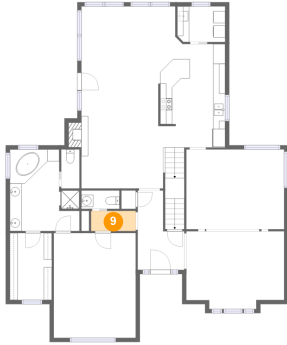

1800 Blevins Ridge Drive Southeast, Huntsville, Madison County, Alabama, United States, 35802

9 Floor 2 - Hall

Dimensions: 7'6" x 3'4"
Area: 25 sq. ft
Counted as living area: Yes

Heated: Yes
Finished: Yes
Enclosed: Yes
Contiguous: Yes
Permitted: Yes
Wet space: No
Addition: No
Conversion: No