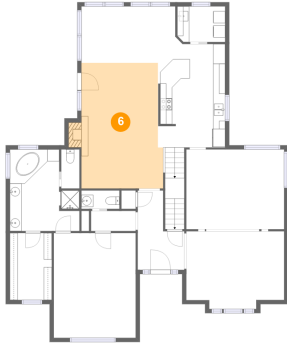

3 Floor 2 - Foyer

Dimensions: 7'10" x 13'3"
Area: 79 sq. ft
Counted as living area: Yes

Heated: Yes
Finished: Yes
Enclosed: Yes
Contiguous: Yes
Permitted: Yes
Wet space: No
Addition: No
Conversion: No

4 Floor 2 - Dining Room

Dimensions: 16'4" x 13'4"
Area: 219 sq. ft
Counted as living area: Yes

Heated: Yes
Finished: Yes
Enclosed: Yes
Contiguous: Yes
Permitted: Yes
Wet space: No
Addition: No
Conversion: No

5 Floor 2 - W.I.C.

6 Floor 2 - Family Room

Dimensions: 13'8" x 21'0"
Area: 284 sq. ft
Counted as living area: Yes

Heated: Yes
Finished: Yes
Enclosed: Yes
Contiguous: Yes
Permitted: Yes
Wet space: No
Addition: No
Conversion: No