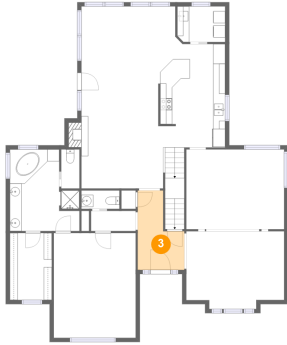

2 Floor 2 - Laundry

Dimensions: 8'0" x 6'0"
Area: 47 sq. ft
Counted as living area: Yes

Heated: Yes
Finished: Yes
Enclosed: Yes
Contiguous: Yes
Permitted: Yes
Wet space: No
Addition: No
Conversion: No

1800 Blevins Ridge Drive Southeast, Huntsville, Madison County, Alabama, United States, 35802

3 Floor 2 - Foyer

Dimensions: 7'10" x 13'3"
Area: 79 sq. ft
Counted as living area: Yes

Heated: Yes
Finished: Yes
Enclosed: Yes
Contiguous: Yes
Permitted: Yes
Wet space: No
Addition: No
Conversion: No

4 Floor 2 - Dining Room