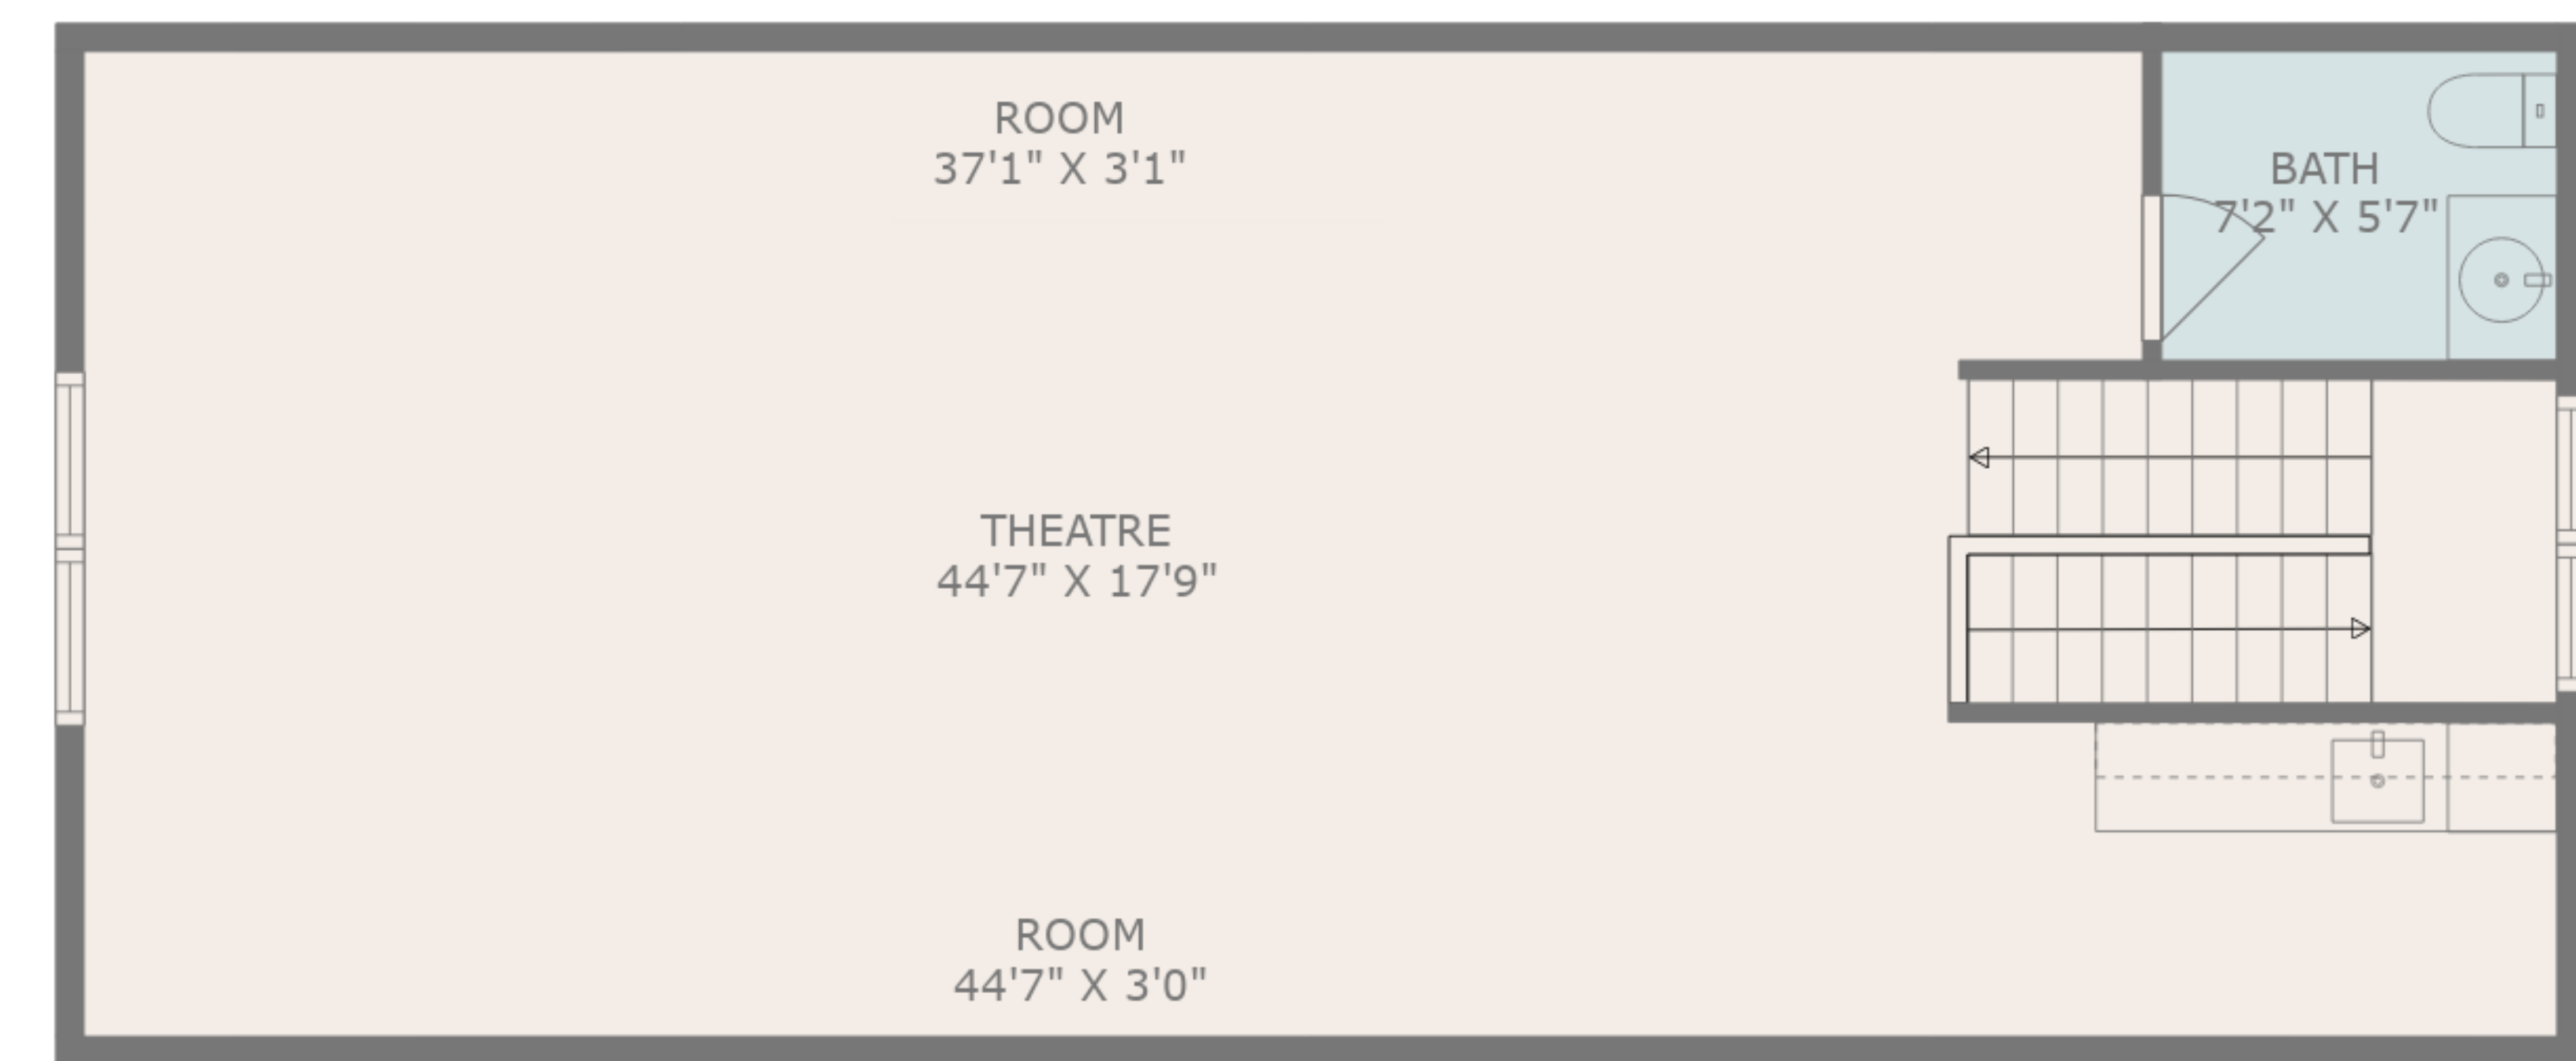

Estimated areas

GLA FLOOR 1: 2690 sq. ft, excluded 1110 sq. ft
 GLA FLOOR 2: 2299 sq. ft, excluded 954 sq. ft
 GLA FLOOR 3: 562 sq. ft, excluded 292 sq. ft
 Total GLA 5551 sq. ft, total scanned area 7486 sq. ft

MEASUREMENTS ARE DEEMED HIGHLY RELIABLE, BUT NOT GUARANTEED.

Estimated areas

GLA FLOOR 1: 2690 sq. ft, excluded 1110 sq. ft
 GLA FLOOR 2: 2299 sq. ft, excluded 954 sq. ft
 GLA FLOOR 3: 562 sq. ft, excluded 292 sq. ft
 Total GLA 5551 sq. ft, total scanned area 7486 sq. ft

MEASUREMENTS ARE DEEMED HIGHLY RELIABLE, BUT NOT GUARANTEED.

FLOOR 1

FLOOR 3

FLOOR 2

Estimated areas

GLA FLOOR 1: 2690 sq. ft, excluded 1110 sq. ft
 GLA FLOOR 2: 2299 sq. ft, excluded 954 sq. ft
 GLA FLOOR 3: 562 sq. ft, excluded 292 sq. ft
 Total GLA 5551 sq. ft, total scanned area 7486 sq. ft