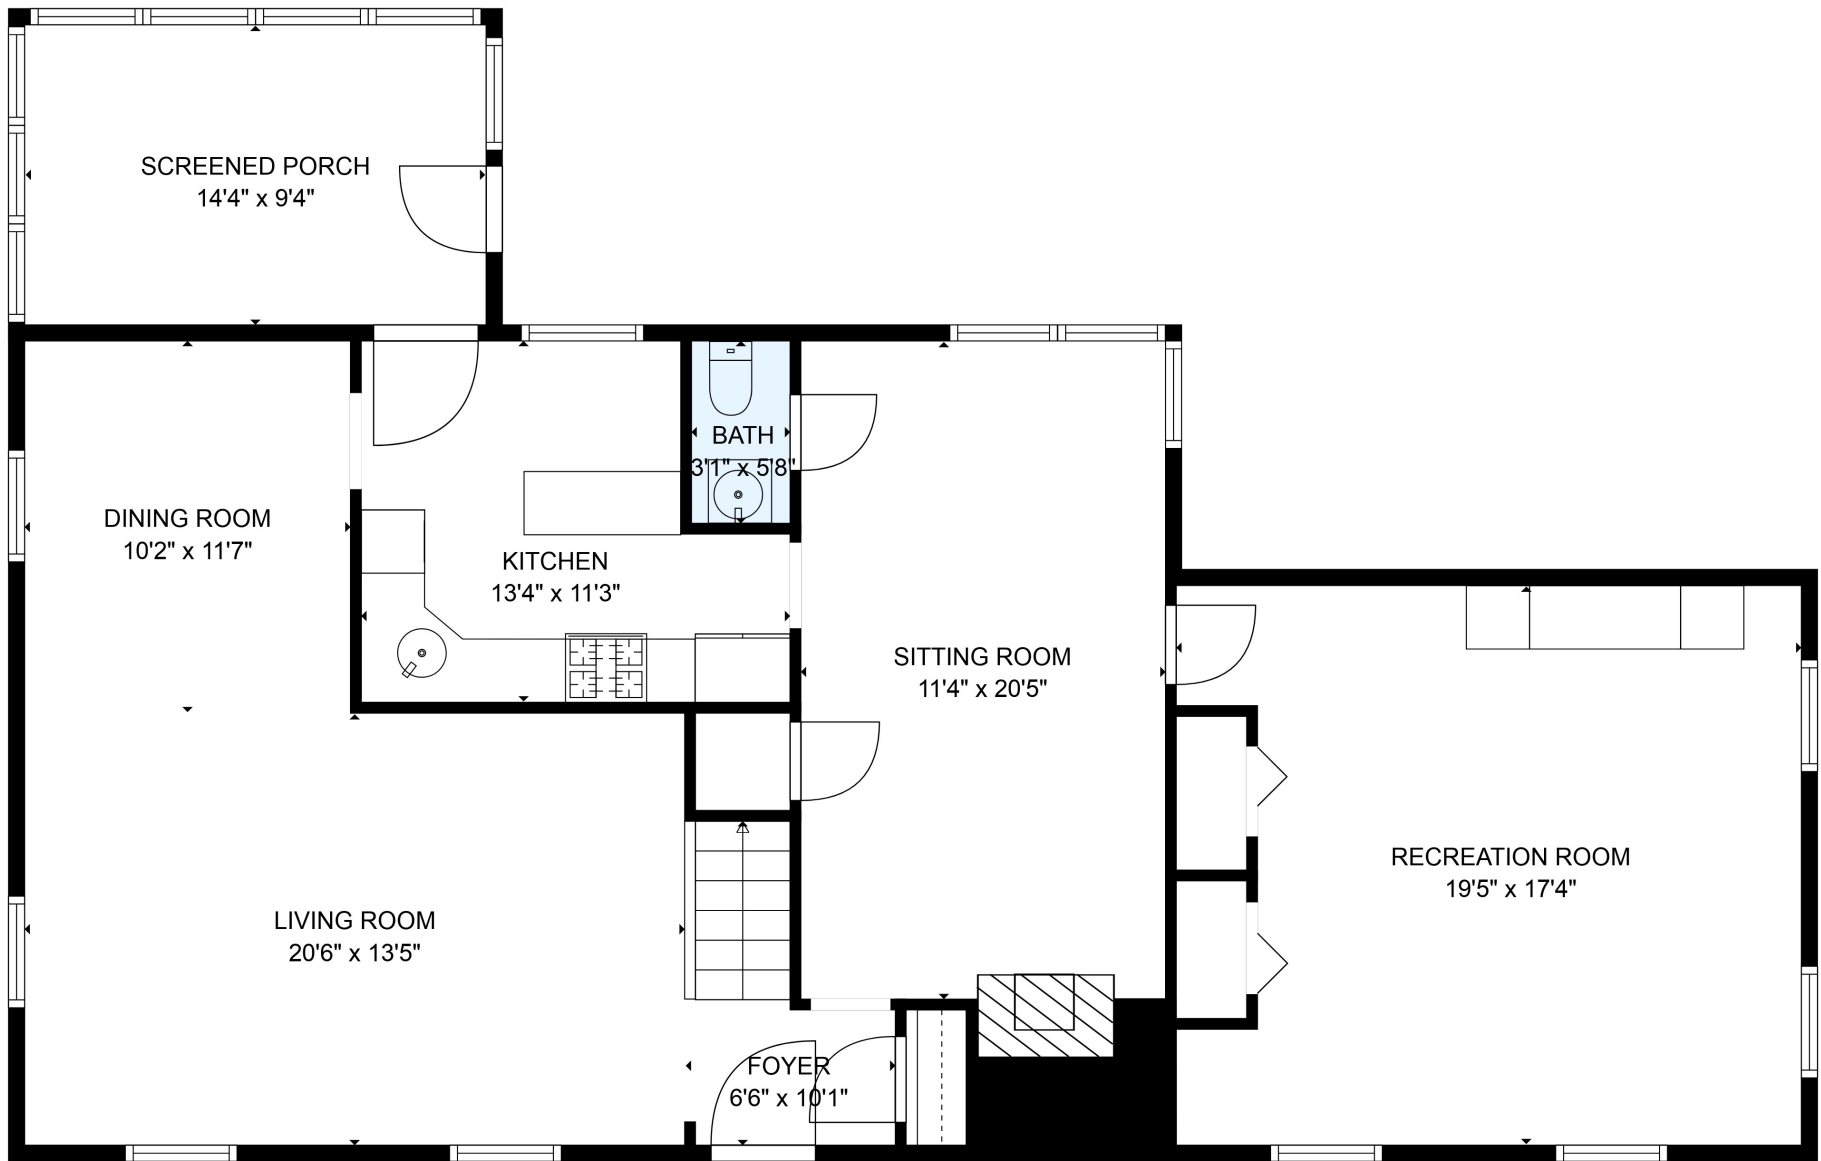

FLOOR 2

FLOOR 1

Total scanned area: 2511 sq. ft

SIZES AND DIMENSIONS ARE ESTIMATED