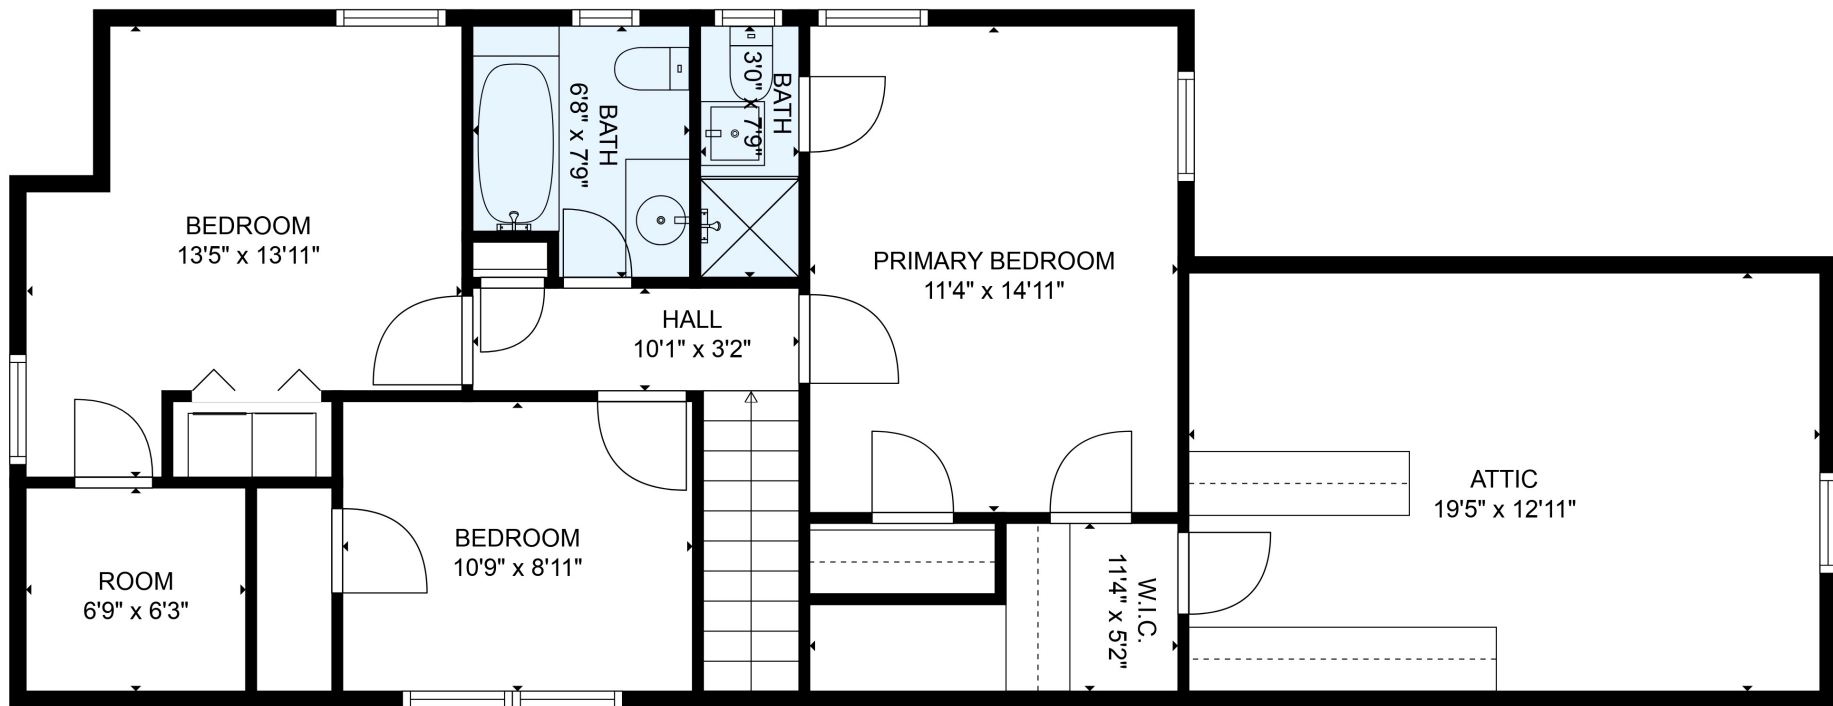

FLOOR 2

FLOOR 1

Total scanned area: 2511 sq. ft

SIZES AND DIMENSIONS ARE ESTIMATED