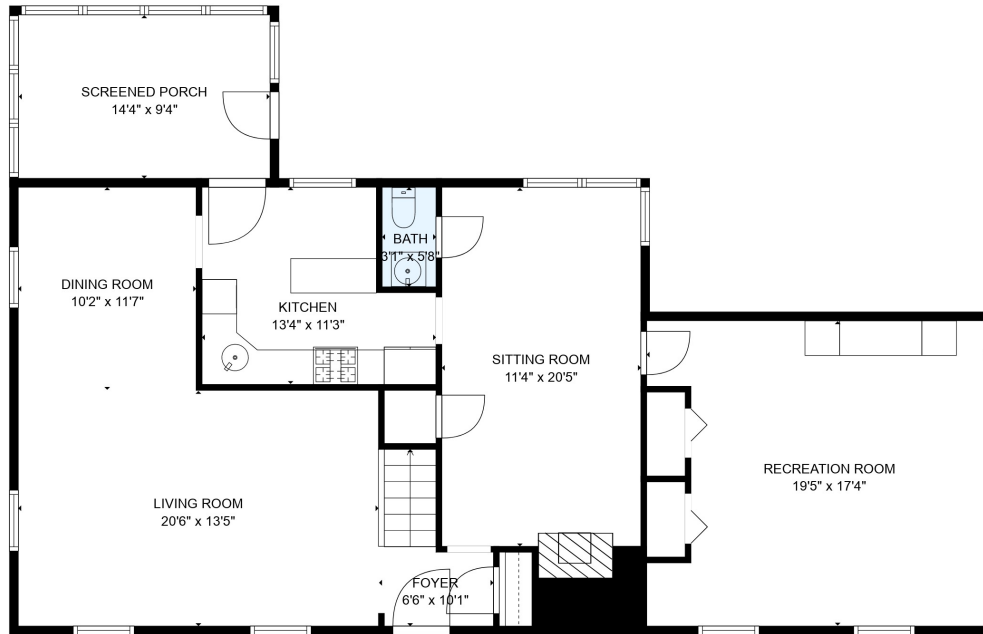

FLOOR 2

FLOOR 1

Total scanned area: 2511 sq. ft

SIZES AND DIMENSIONS ARE ESTIMATED