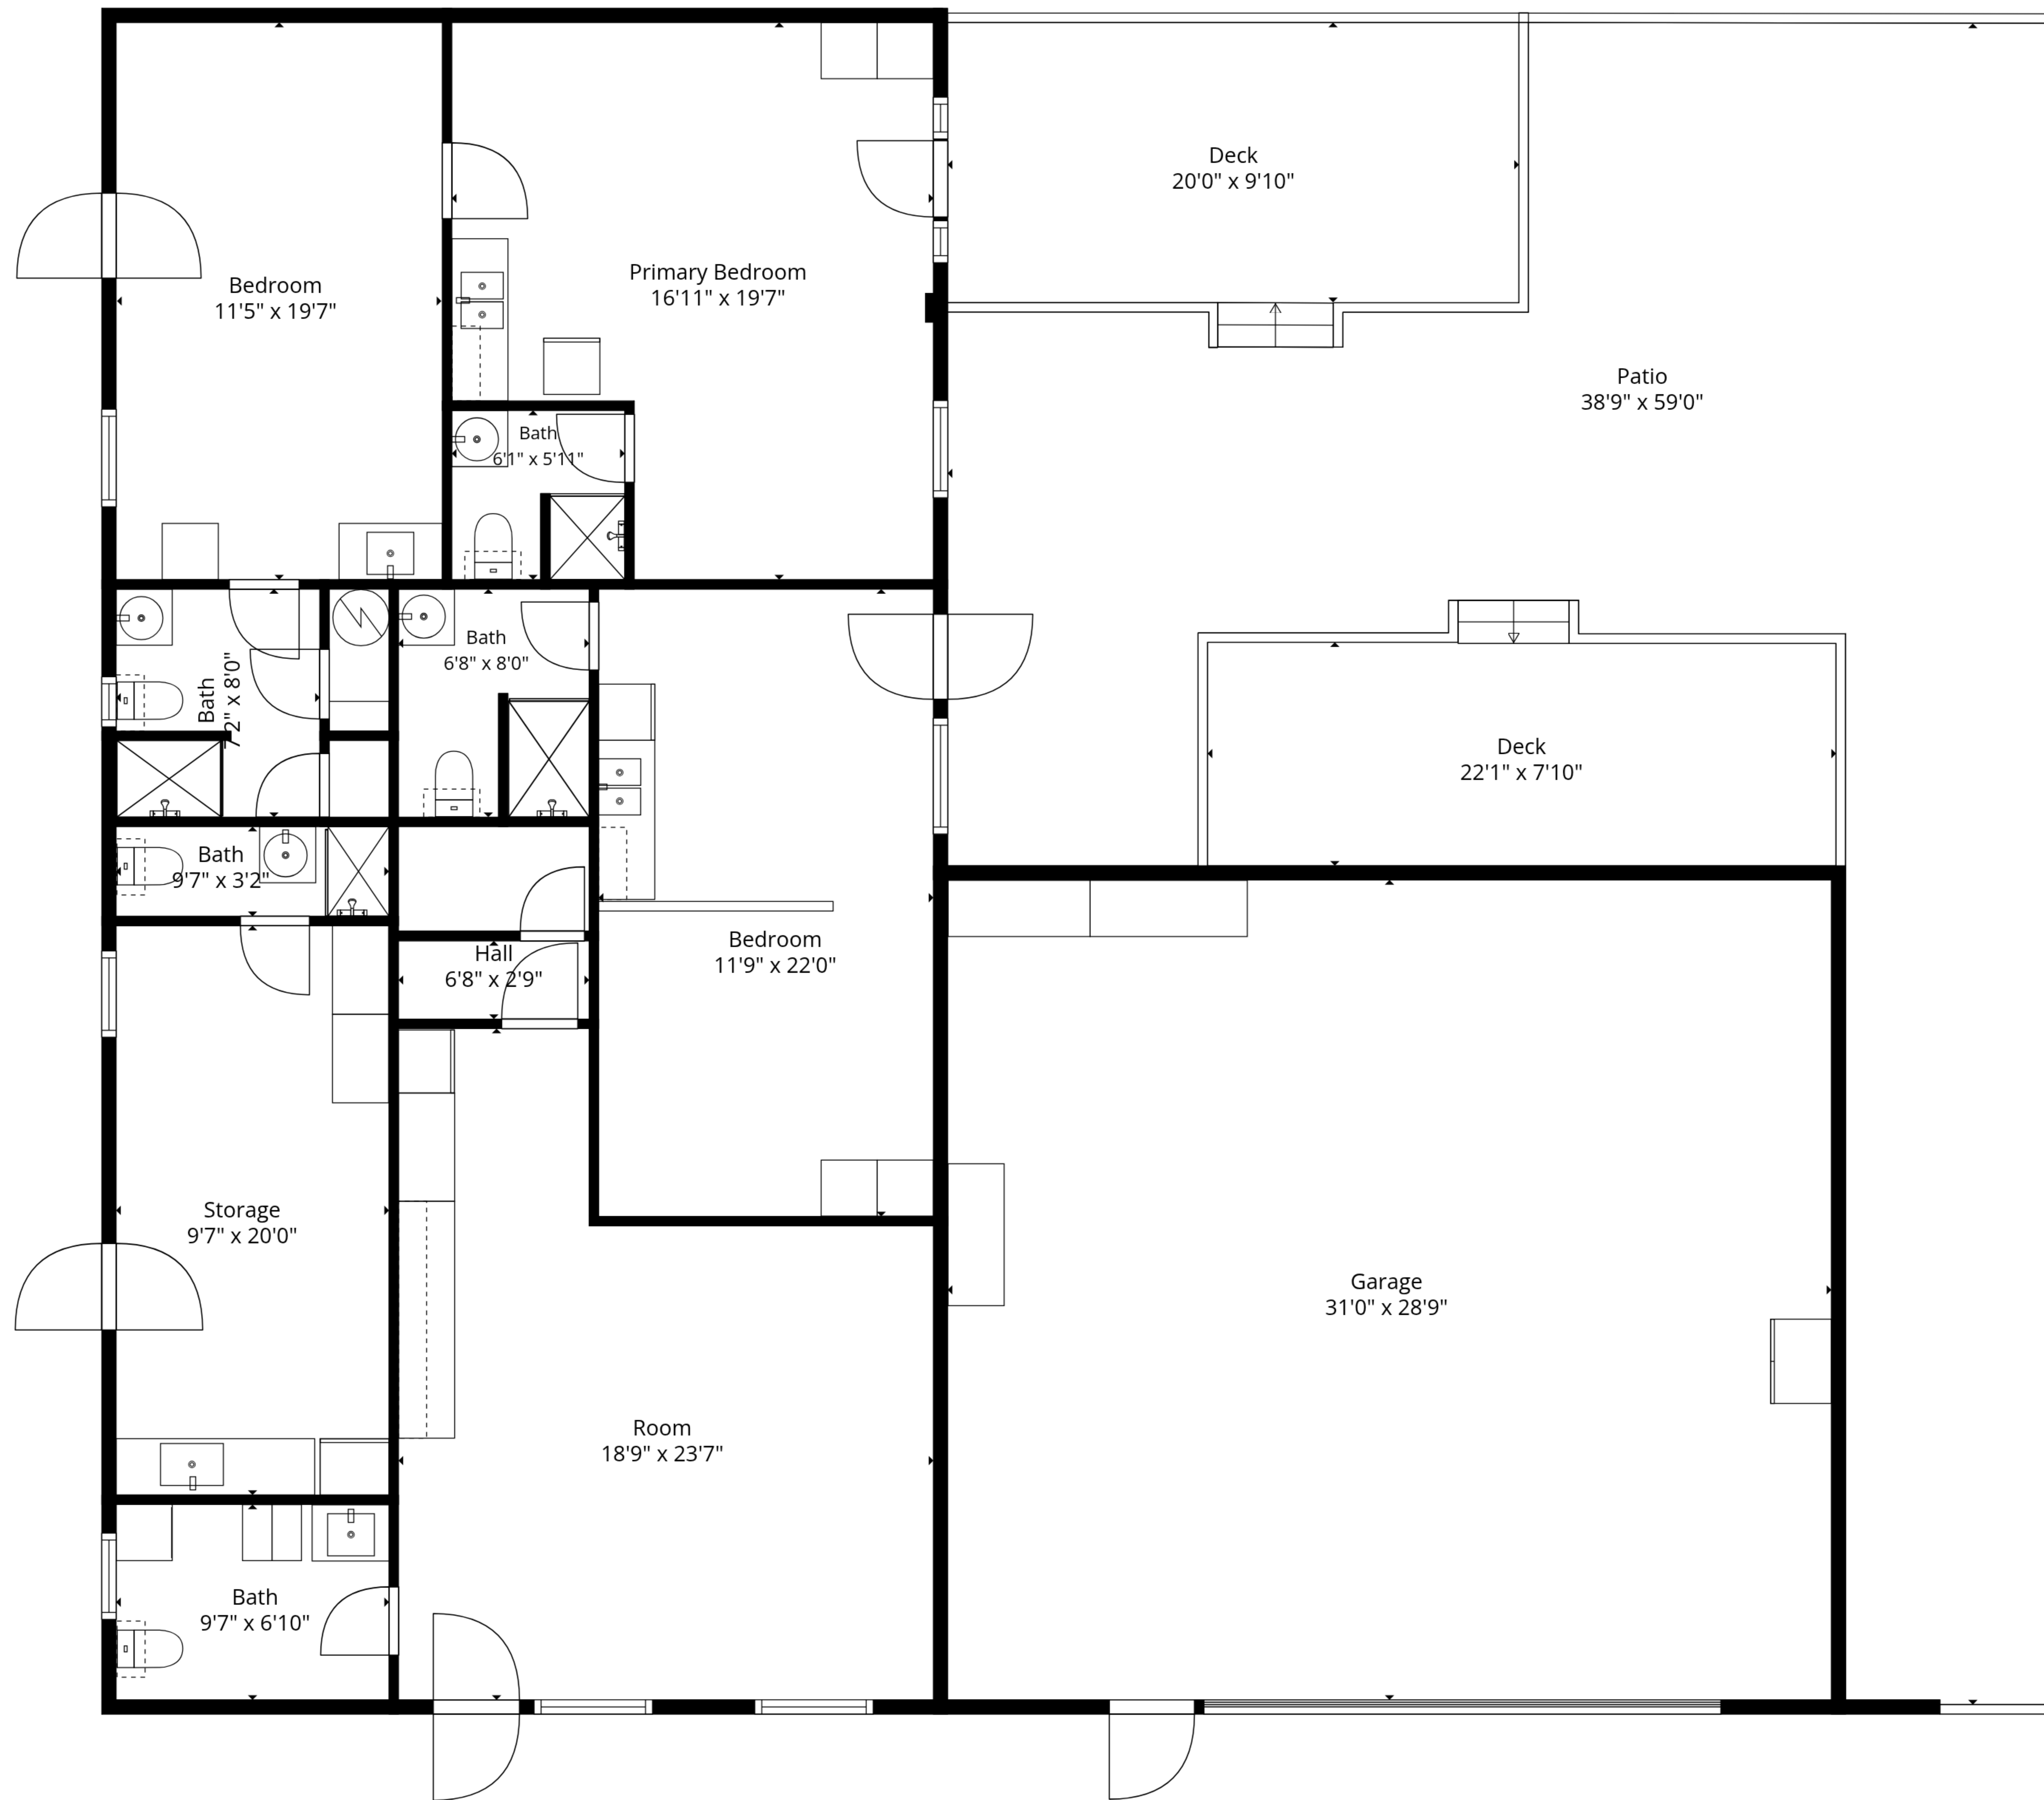

Total Gla: 1775 sq. ft | Total: 4050 sq. ft
 1st Floor: 1775 sq. ft (excluded Areas 2275 sq. Ft)

Sizes And Dimensions Are Approximate. Actual May Vary.

Total Gla: 1775 sq. ft | Total: 4050 sq. ft
 1st Floor: 1775 sq. ft (excluded Areas 2275 sq. Ft)

Sizes And Dimensions Are Approximate. Actual May Vary.