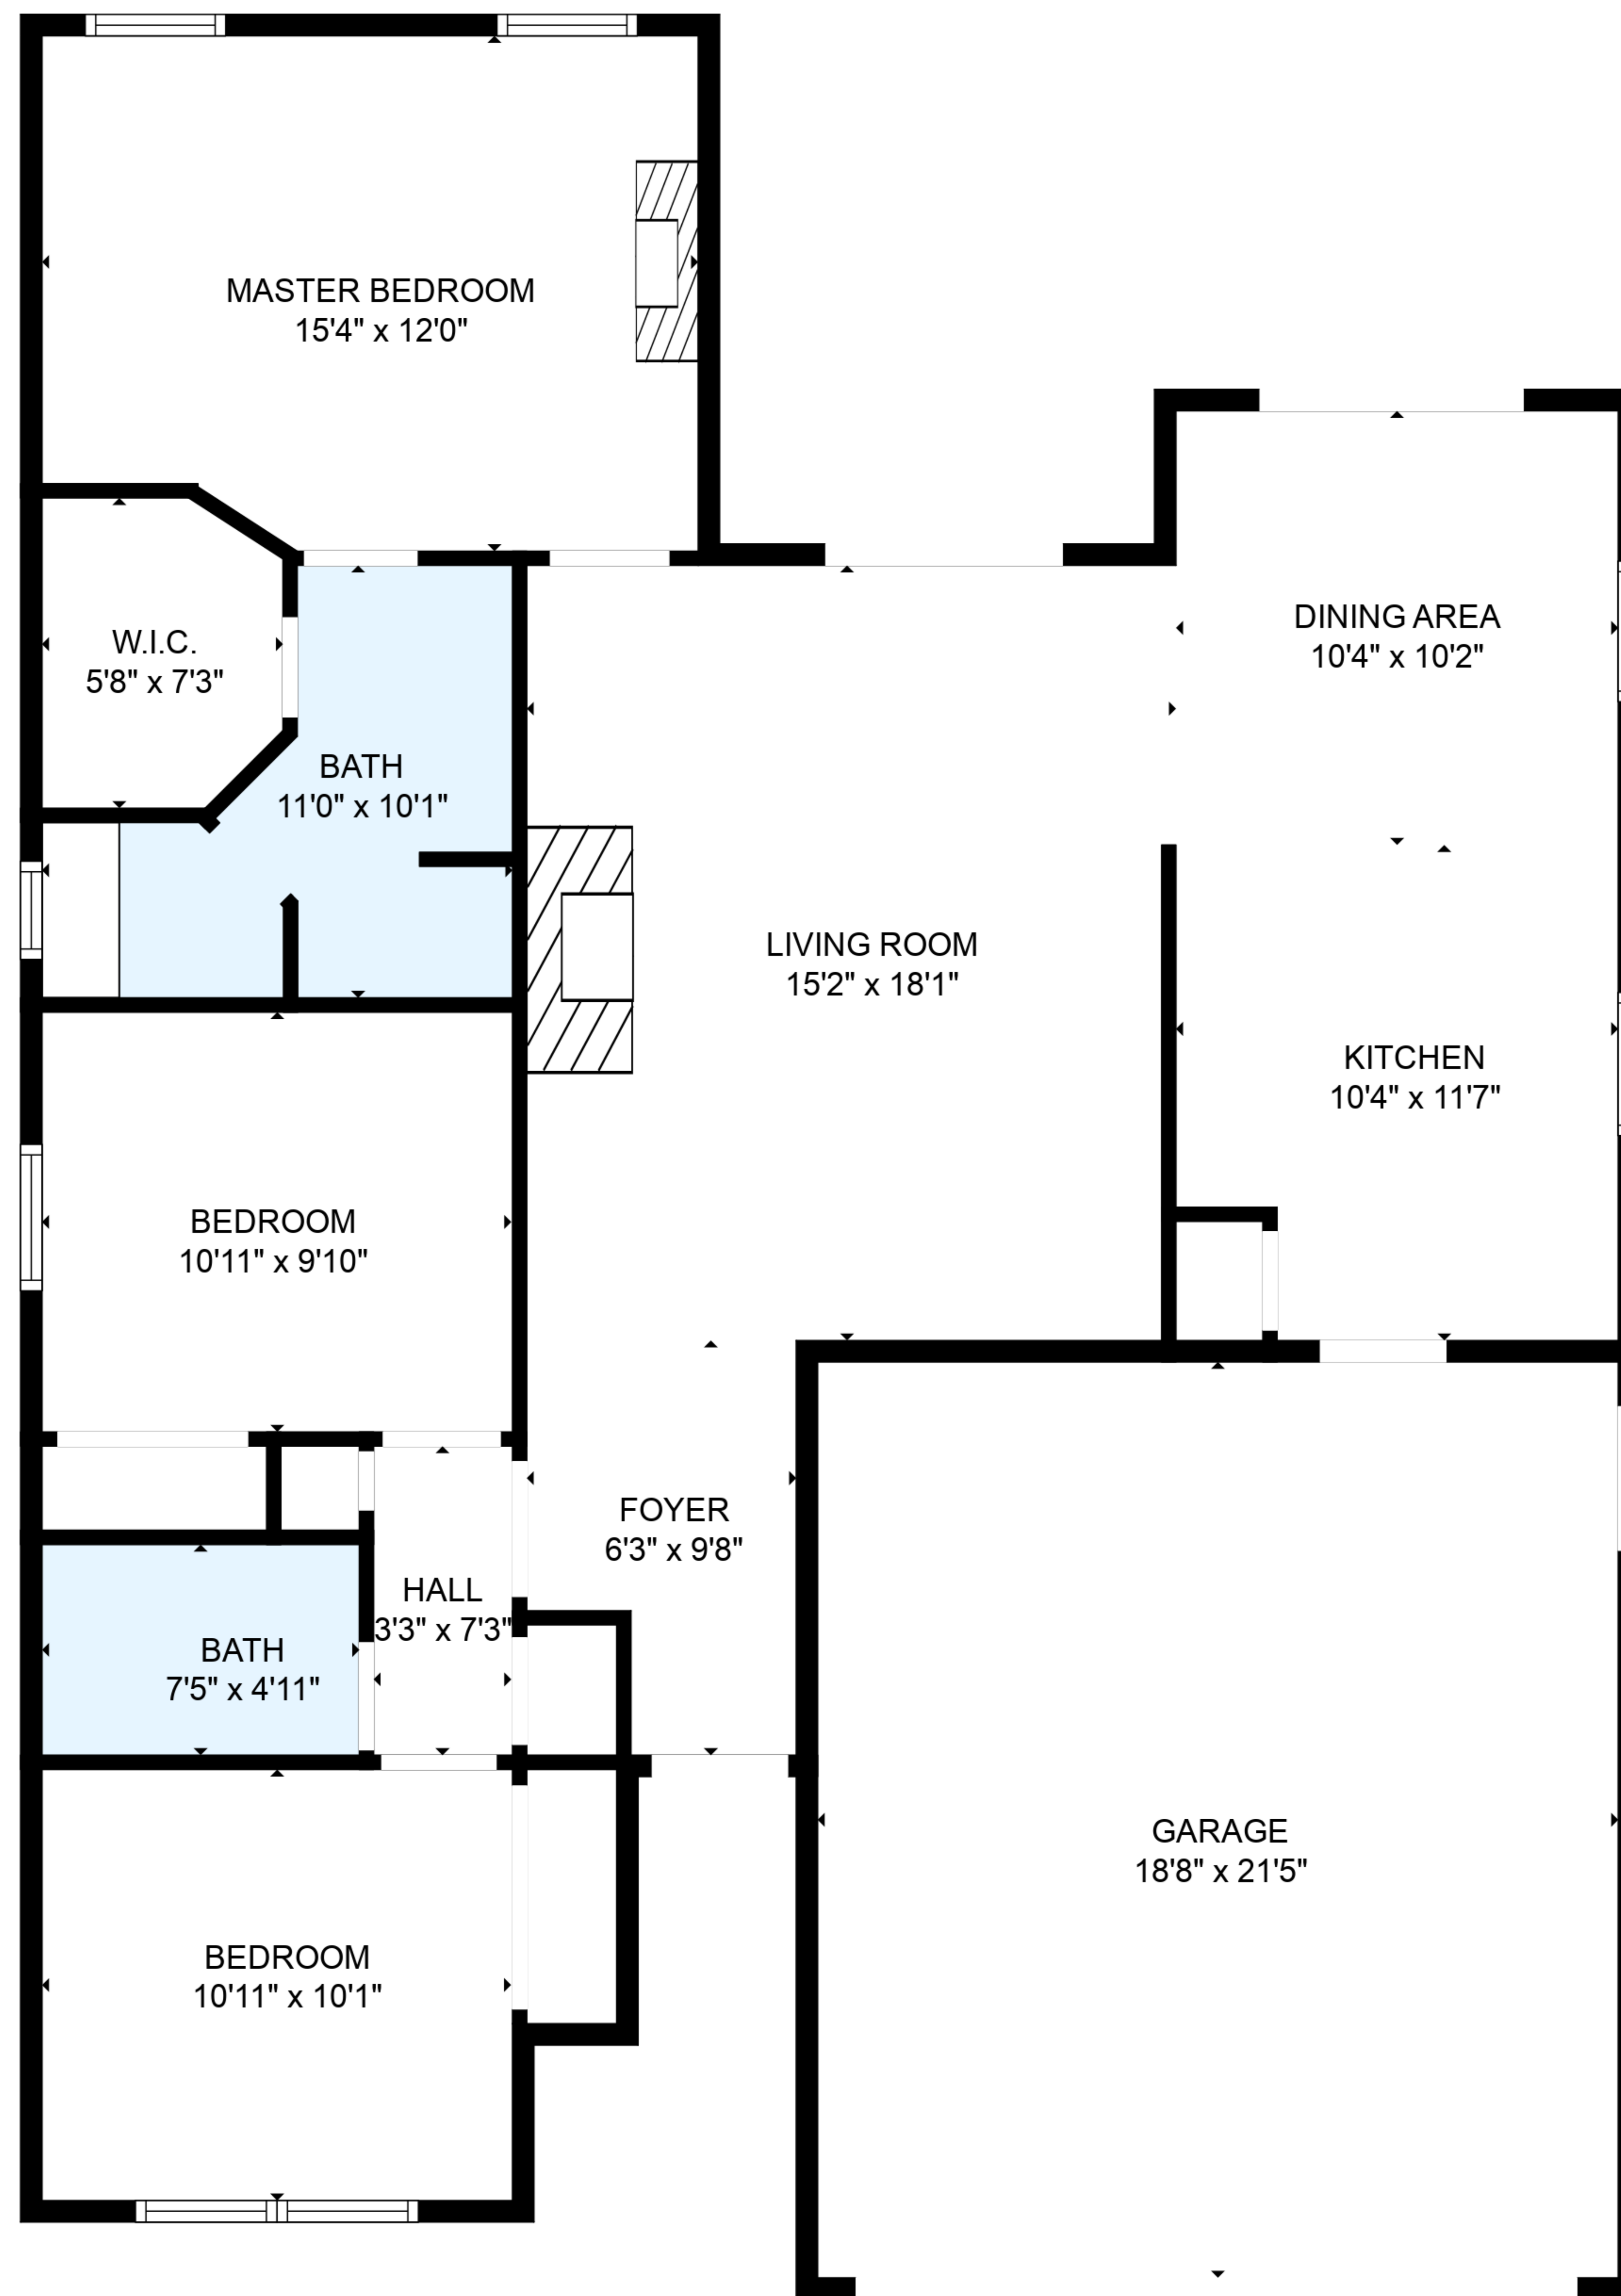

TOTAL: 1194 sq. ft
 FLOOR 1: 1194 sq. ft
 EXCLUDED AREAS: GARAGE: 400 sq. ft

FLOOR PLAN CREATED BY CUBICASA APP. MEASUREMENTS DEEMED HIGHLY RELIABLE BUT NOT GUARANTEED.

TOTAL: 1194 sq. ft
FLOOR 1: 1194 sq. ft
EXCLUDED AREAS: GARAGE: 400 sq. ft

FLOOR PLAN CREATED BY CUBICASA APP. MEASUREMENTS DEEMED HIGHLY RELIABLE BUT NOT GUARANTEED.