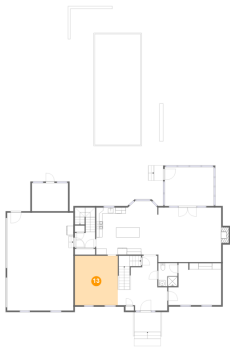

13 Floor 2 - Dining Area

Dimensions: 14'0" x 16'2"
Area: 226 sq. ft
Counted as Living Area:
Yes

Heated: Yes
Finished: Yes
Enclosed: Yes
Contiguous:
Yes
Permitted: Yes
Wet Space: No
Addition: No
Conversion: No