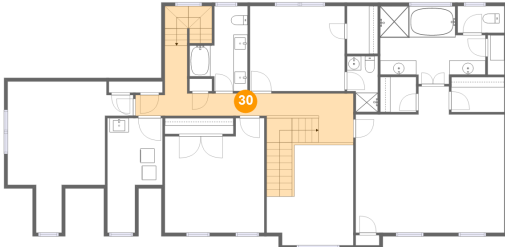

6904 Hidden Forest Court, Roanoke, Roanoke County, Virginia, United States, 24018

30 Floor 3 - Hall

Dimensions: 30'7" x 6'11"
Area: 229 sq. ft
Counted as Living Area:
Yes

Heated: Yes
Finished: Yes
Enclosed: Yes
Contiguous:
Yes
Permitted: Yes
Wet Space: No
Addition: No
Conversion: No