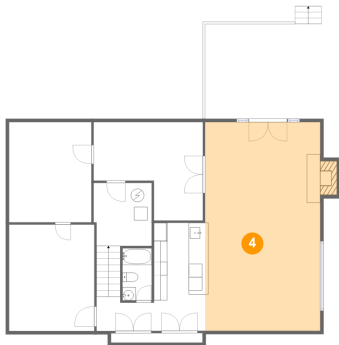

4 Floor 1 - Family Room

Dimensions: 17'2" x 31'1"
Area: 548 sq. ft
Counted as Living Area:
Yes

Heated: Yes
Finished: Yes
Enclosed: Yes
Contiguous:
Yes
Permitted: Yes
Wet Space: No
Addition: No
Conversion: No