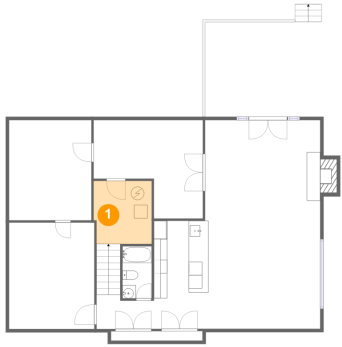

6904 Hidden Forest Court, Roanoke, Roanoke County, Virginia, United States, 24018

1 Floor 1 - Electrical Room

Dimensions: 8'8" x 9'5"
Area: 80 sq. ft
Counted as Living Area: No

Heated: No
Finished: No
Enclosed: Yes
Contiguous: Yes
Permitted: Yes
Wet Space: No
Addition: No
Conversion: No