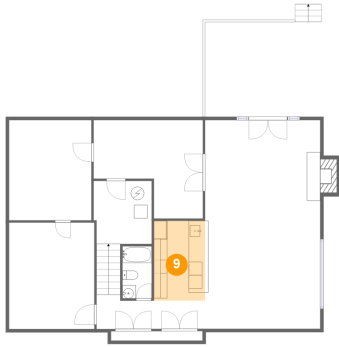

6904 Hidden Forest Court, Roanoke, Roanoke County, Virginia, United States, 24018

9 Floor 1 - Wet Bar

Dimensions: 7'8" x 11'11"
Area: 91 sq. ft
Counted as Living Area:
Yes

Heated: Yes
Finished: Yes
Enclosed: Yes
Contiguous:
Yes
Permitted: Yes
Wet Space: No
Addition: No
Conversion: No