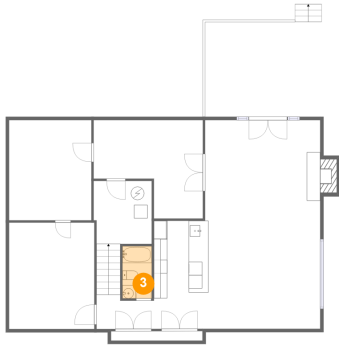

6904 Hidden Forest Court, Roanoke, Roanoke County, Virginia, United States, 24018

3 Floor 1 - Bath

Dimensions: 4'4" x 7'10"
Area: 34 sq. ft
Counted as Living Area:
Yes

Heated: Yes
Finished: Yes
Enclosed: Yes
Contiguous:
Yes
Permitted: Yes
Wet Space: Yes
Addition: No
Conversion: No