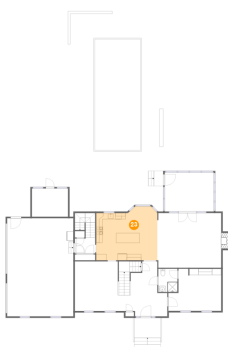

23 Floor 2 - Kitchen

Dimensions: 19'11" x 17'6"
Area: 323 sq. ft
Counted as Living Area: Yes

Heated: Yes
Finished: Yes
Enclosed: Yes
Contiguous: Yes
Permitted: Yes
Wet Space: No
Addition: No
Conversion: No