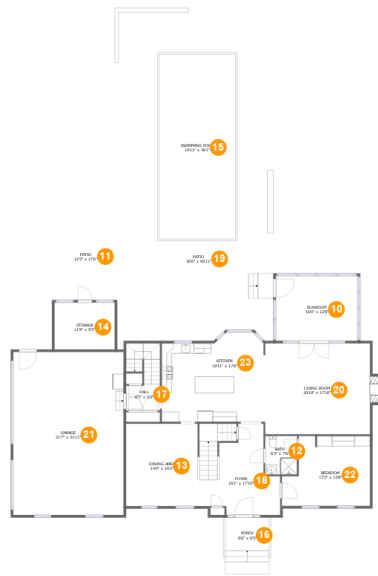

 **8,298** total sqft

6904 Hidden Forest Court, Roanoke, Roanoke County, Virginia, United States, 24018

Room Dimensions

Floor 1

Total sqft: 1816

Living area: 1271

#	Room name	Dimensions	Area (sqft)	Counted as Living Area
1	Electrical Room	8'8" x 9'5"	80 sq. ft	No
2	Patio	17'8" x 14'2"	250 sq. ft	No
3	Bath	4'4" x 7'10"	34 sq. ft	Yes
4	Family Room	17'2" x 31'1"	548 sq. ft	Yes
5	Office	16'4" x 14'8"	186 sq. ft	Yes
6	Exercise Room	12'9" x 15'10"	202 sq. ft	Yes
7	Hall	16'2" x 4'3"	98 sq. ft	Yes
8	Workshop	12'3" x 14'11"	184 sq. ft	No
9	Wet Bar	7'8" x 11'11"	91 sq. ft	Yes

6904 Hidden Forest Court, Roanoke, Roanoke County, Virginia, United States, 24018

Room Dimensions

Floor 2

Total sqft: 4450

Living area: 1881

#	Room name	Dimensions	Area (sqft)	Counted as Living Area
10	Sunroom	16'0" x 12'8"	203 sq. ft	Yes
11	Patio	12'3" x 17'6"	215 sq. ft	No
12	Bath	6'3" x 7'6"	47 sq. ft	Yes
13	Dining Area	14'0" x 16'2"	226 sq. ft	Yes
14	Storage	11'9" x 9'2"	108 sq. ft	No
15	Swimming Pool	14'11" x 36'1"	539 sq. ft	No
16	Porch	8'6" x 6'5"	70 sq. ft	No
17	Hall	6'7" x 5'2"	77 sq. ft	Yes
18	Foyer	16'1" x 17'10"	240 sq. ft	Yes
19	Patio	30'6" x 65'11"	1973 sq. ft	No
20	Living Room	20'10" x 17'10"	382 sq. ft	Yes

#	Room name	Dimensions	Area (sqft)	Counted as Living Area
21	Garage	21'7" x 31'11"	688 sq. ft	No
22	Bedroom	17'3" x 13'8"	209 sq. ft	Yes
23	Kitchen	19'11" x 17'6"	323 sq. ft	Yes

6904 Hidden Forest Court, Roanoke, Roanoke County, Virginia, United States, 24018