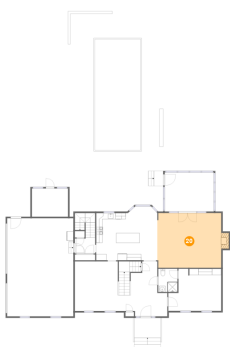

20 Floor 2 - Living Room

Dimensions: 20'10" x 17'10"
Area: 382 sq. ft
Counted as Living Area:
Yes

Heated: Yes
Finished: Yes
Enclosed: Yes
Contiguous:
Yes
Permitted: Yes
Wet Space: No
Addition: No
Conversion: No