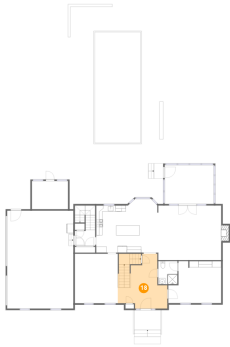

6904 Hidden Forest Court, Roanoke, Roanoke County, Virginia, United States, 24018

18 Floor 2 - Foyer

Dimensions: 16'1" x 17'10"
Area: 240 sq. ft
Counted as Living Area:
Yes

Heated: Yes
Finished: Yes
Enclosed: Yes
Contiguous:
Yes
Permitted: Yes
Wet Space: No
Addition: No
Conversion: No