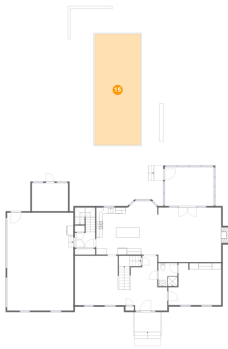

6904 Hidden Forest Court, Roanoke, Roanoke County, Virginia, United States, 24018

15 Floor 2 - Swimming Pool

Dimensions: 14'11" x 36'1"
Area: 539 sq. ft
Counted as Living Area: No

Heated: No
Finished: No
Enclosed: No
Contiguous: Yes
Permitted: No
Wet Space: No
Addition: No
Conversion: No