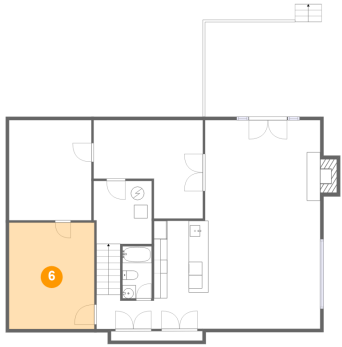

6904 Hidden Forest Court, Roanoke, Roanoke County, Virginia, United States, 24018

6 Floor 1 - Exercise Room

Dimensions: 12'9" x 15'10"
Area: 202 sq. ft
Counted as Living Area:
Yes

Heated: Yes
Finished: Yes
Enclosed: Yes
Contiguous:
Yes
Permitted: Yes
Wet Space: No
Addition: No
Conversion: No