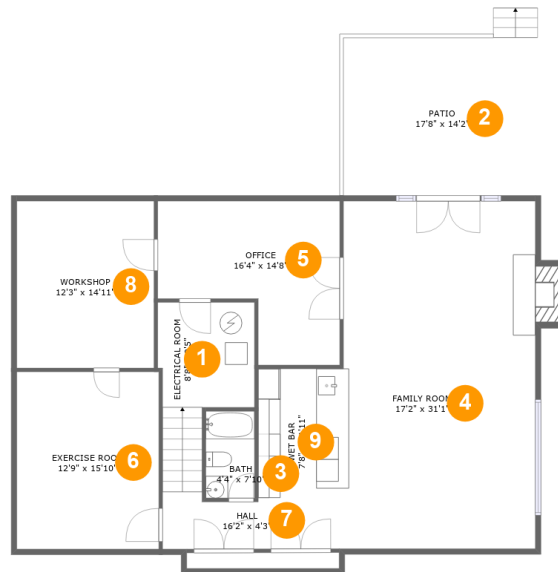

 **8,298** total sqft

6904 Hidden Forest Court, Roanoke, Roanoke County, Virginia, United States, 24018

Room Dimensions

Floor 1

Total sqft: 1816

Living area: 1271

#	Room name	Dimensions	Area (sqft)	Counted as Living Area
1	Electrical Room	8'8" x 9'5"	80 sq. ft	No
2	Patio	17'8" x 14'2"	250 sq. ft	No
3	Bath	4'4" x 7'10"	34 sq. ft	Yes
4	Family Room	17'2" x 31'1"	548 sq. ft	Yes
5	Office	16'4" x 14'8"	186 sq. ft	Yes
6	Exercise Room	12'9" x 15'10"	202 sq. ft	Yes
7	Hall	16'2" x 4'3"	98 sq. ft	Yes
8	Workshop	12'3" x 14'11"	184 sq. ft	No
9	Wet Bar	7'8" x 11'11"	91 sq. ft	Yes

6904 Hidden Forest Court, Roanoke, Roanoke County, Virginia, United States, 24018

Room Dimensions

Floor 2

Total sqft: 4450

Living area: 1881

#	Room name	Dimensions	Area (sqft)	Counted as Living Area
10	Sunroom	16'0" x 12'8"	203 sq. ft	Yes
11	Patio	12'3" x 17'6"	215 sq. ft	No
12	Bath	6'3" x 7'6"	47 sq. ft	Yes
13	Dining Area	14'0" x 16'2"	226 sq. ft	Yes
14	Storage	11'9" x 9'2"	108 sq. ft	No
15	Swimming Pool	14'11" x 36'1"	539 sq. ft	No
16	Porch	8'6" x 6'5"	70 sq. ft	No
17	Hall	6'7" x 5'2"	77 sq. ft	Yes
18	Foyer	16'1" x 17'10"	240 sq. ft	Yes
19	Patio	30'6" x 65'11"	1973 sq. ft	No
20	Living Room	20'10" x 17'10"	382 sq. ft	Yes

#	Room name	Dimensions	Area (sqft)	Counted as Living Area
21	Garage	21'7" x 31'11"	688 sq. ft	No
22	Bedroom	17'3" x 13'8"	209 sq. ft	Yes
23	Kitchen	19'11" x 17'6"	323 sq. ft	Yes

6904 Hidden Forest Court, Roanoke, Roanoke County, Virginia, United States, 24018