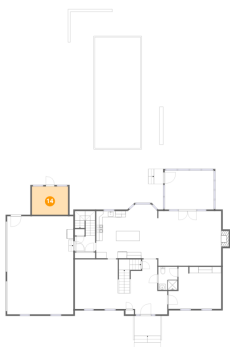

14 Floor 2 - Storage

Dimensions: 11'9" x 9'2"
Area: 108 sq. ft
Counted as Living Area: No

Heated: No
Finished: No
Enclosed: No
Contiguous: Yes
Permitted: Yes
Wet Space: No
Addition: No
Conversion: No