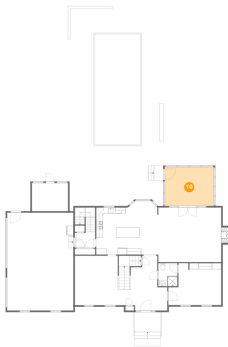

10 Floor 2 - Sunroom

Dimensions: 16'0" x 12'8"
Area: 203 sq. ft
Counted as Living Area:
Yes

Heated: Yes
Finished: Yes
Enclosed: Yes
Contiguous:
Yes
Permitted: Yes
Wet Space: No
Addition: No
Conversion: No