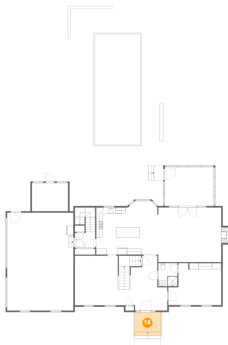

16 Floor 2 - Porch

Dimensions: 8'6" x 6'5"
Area: 70 sq. ft
Counted as Living Area: No

Heated: No
Finished: Yes
Enclosed: No
Contiguous: Yes
Permitted: Yes
Wet Space: No
Addition: No
Conversion: No