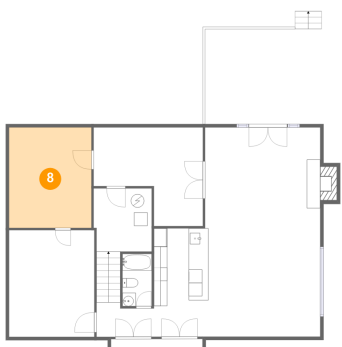

8 Floor 1 - Workshop

Dimensions: 12'3" x 14'11"
Area: 184 sq. ft
Counted as Living Area: No

Heated: No
Finished: No
Enclosed: Yes
Contiguous: No
Permitted: Yes
Wet Space: No
Addition: No
Conversion: No