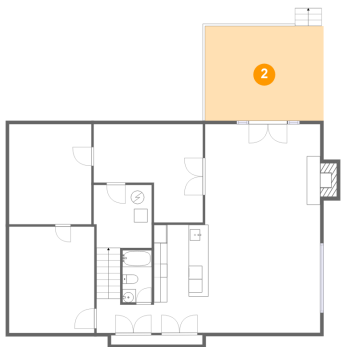

2 Floor 1 - Patio

Dimensions: 17'8" x 14'2"
Area: 250 sq. ft
Counted as Living Area: No

Heated: No
Finished: Yes
Enclosed: No
Contiguous: Yes
Permitted: Yes
Wet Space: No
Addition: No
Conversion: No