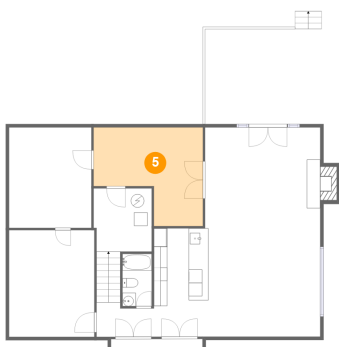

5 Floor 1 - Office

Dimensions: 16'4" x 14'8"
Area: 186 sq. ft
Counted as Living Area:
Yes

Heated: Yes
Finished: Yes
Enclosed: Yes
Contiguous:
Yes
Permitted: Yes
Wet Space: No
Addition: No
Conversion: No