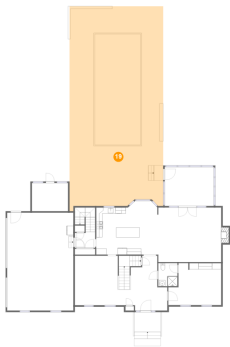

19 Floor 2 - Patio

Dimensions: 30'6" x 65'11"
Area: 1973 sq. ft
Counted as Living Area: No

Heated: No
Finished: Yes
Enclosed: No
Contiguous: Yes
Permitted: Yes
Wet Space: No
Addition: No
Conversion: No