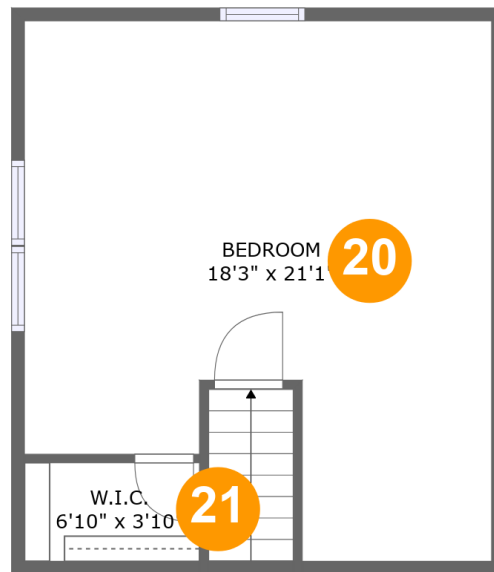

2105 Welbeck Ln, Virginia Beach, VA, US

Property summary

 **1** Garages
  **4** Bedrooms
  **2** Bathrooms
  **1** Half baths

 **2** Floors
  **2,171** Gross living area sqft
  **2,601** Total sqft

2105 Welbeck Ln, Virginia Beach, VA, US**Room dimensions****Floor 1****Total sqft: 2177 Living area: 1747**

#		Dimensions	sqft	Counted as living area
1	Kitchen	9'0" x 16'0"	126 sq. ft	Yes
2	Hall	7'0" x 12'9"	70 sq. ft	Yes
3	Primary Bedroom	14'8" x 18'1"	232 sq. ft	Yes
4	Bedroom	11'4" x 11'3"	127 sq. ft	Yes
5	WC	4'10" x 3'2"	15 sq. ft	Yes
6	Breakfast Nook	9'0" x 7'0"	63 sq. ft	Yes
7	Hall	3'2" x 8'1"	26 sq. ft	Yes
8	WC	7'1" x 4'8"	33 sq. ft	Yes
9	Bedroom	11'4" x 11'1"	127 sq. ft	Yes
10	Bath	7'10" x 5'0"	39 sq. ft	Yes
11	Hall	3'2" x 8'0"	25 sq. ft	Yes

2105 Welbeck Ln, Virginia Beach, VA, US

#		Dimensions	sqft	Counted as living area
12	Living Room	18'1" x 14'7"	274 sq. ft	Yes
13	Dining Room	12'10" x 11'4"	146 sq. ft	Yes
14	Primary Bath	11'2" x 10'5"	93 sq. ft	Yes
15	W.I.C.	4'10" x 4'6"	22 sq. ft	Yes
16	Foyer	4'8" x 11'5"	53 sq. ft	Yes
17	Pantry	5'8" x 3'5"	16 sq. ft	Yes
18	Garage	18'3" x 21'1"	384 sq. ft	No
19	Laundry	4'10" x 6'0"	29 sq. ft	Yes

2105 Welbeck Ln, Virginia Beach, VA, US**Room dimensions**

Floor 2

Total sqft: 424 Living area: 424

#		Dimensions	sqft	Counted as living area
20	Bedroom	18'3" x 21'1"	327 sq. ft	Yes
21	W.I.C.	6'10" x 3'10"	26 sq. ft	Yes