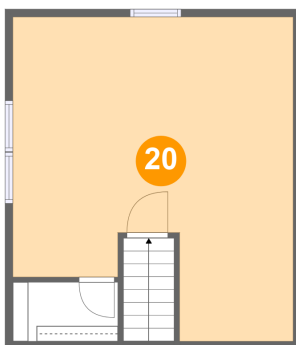

Dimensions: 4'10" x 6'0"
Area: 29 sq. ft
Counted as living area: Yes

Heated: Yes
Finished: Yes
Enclosed: Yes
Contiguous: Yes
Permitted: Yes
Wet space: No
Addition: No
Conversion: No

20 Floor 2 - Bedroom