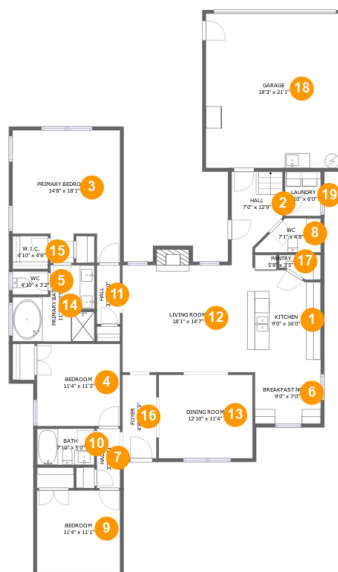

2105 Welbeck Ln, Virginia Beach, VA, US

Room dimensions

Floor 1

Total sqft: 2177   Living area: 1747

#		Dimensions	sqft	Counted as living area
1	Kitchen	9'0" x 16'0"	126 sq. ft	Yes
2	Hall	7'0" x 12'9"	70 sq. ft	Yes
3	Primary Bedroom	14'8" x 18'1"	232 sq. ft	Yes
4	Bedroom	11'4" x 11'3"	127 sq. ft	Yes
5	WC	4'10" x 3'2"	15 sq. ft	Yes
6	Breakfast Nook	9'0" x 7'0"	63 sq. ft	Yes
7	Hall	3'2" x 8'1"	26 sq. ft	Yes
8	WC	7'1" x 4'8"	33 sq. ft	Yes
9	Bedroom	11'4" x 11'1"	127 sq. ft	Yes
10	Bath	7'10" x 5'0"	39 sq. ft	Yes
11	Hall	3'2" x 8'0"	25 sq. ft	Yes