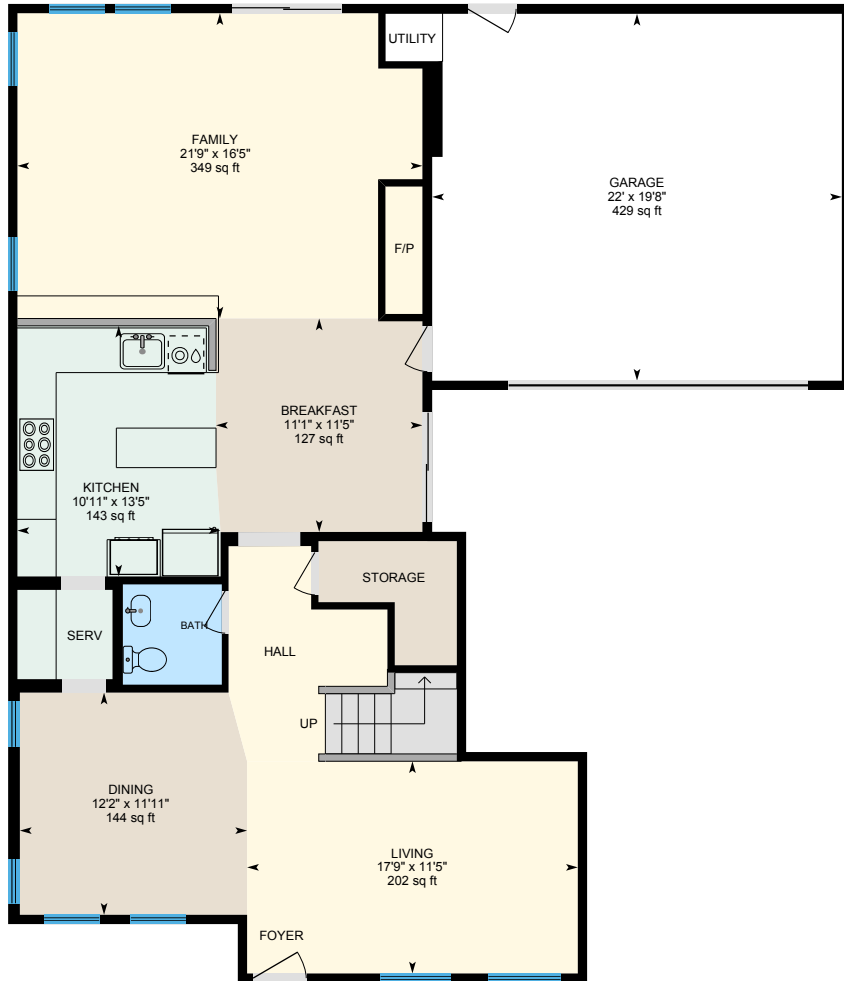

# 512 W Viento St, Mountain House, CA

Main Building: Above Grade Finished Area 2806.65 sq ft

**1st Floor**  
Finished Area 1274.77 sq ft

**2nd Floor**  
Finished Area 1531.88 sq ft

PREPARED: 2023/07/27