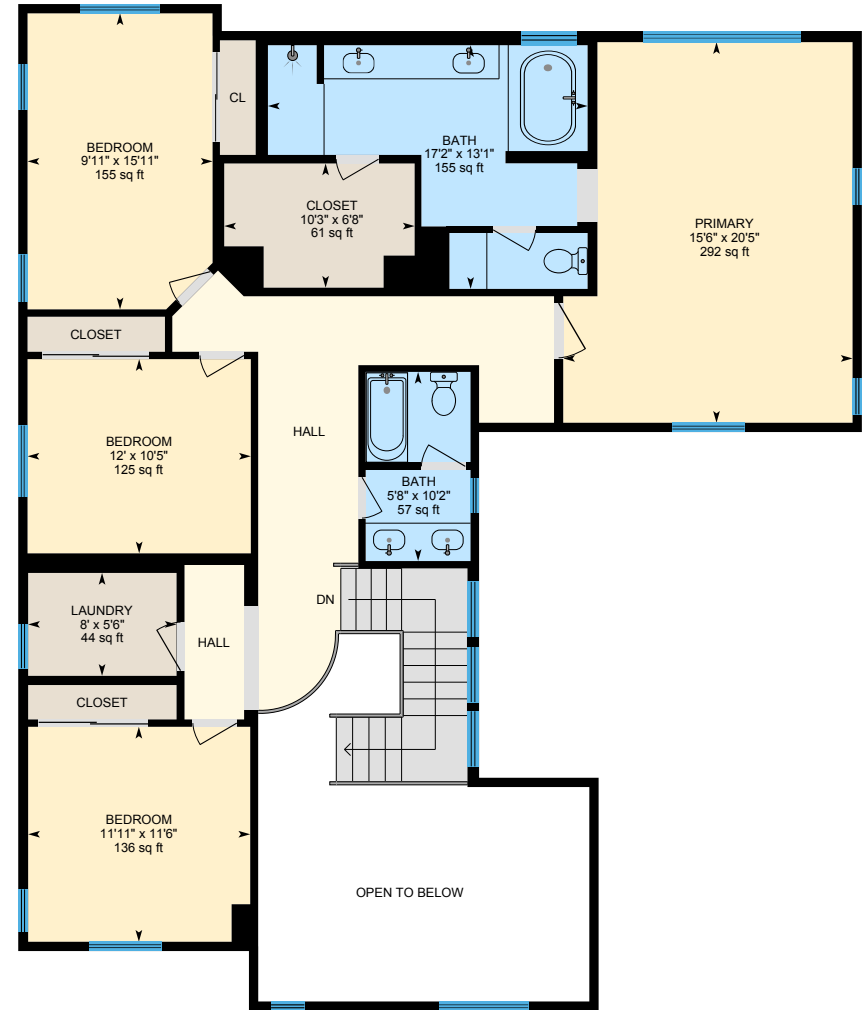

# 512 W Viento St, Mountain House, CA

Main Building: Above Grade Finished Area 2806.65 sq ft

**1st Floor**  
Finished Area 1274.77 sq ft

**2nd Floor**  
Finished Area 1531.88 sq ft

PREPARED: 2023/07/27