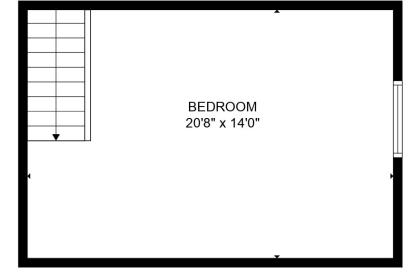

FLOOR 1

FLOOR 2

Total scanned area: 2707 sq. ft

SIZES AND DIMENSIONS ARE APPROXIMATE. ACTUAL MAY VARY.

BEDROOM
20'8" x 14'0"

Total scanned area: 2707 sq. ft

SIZES AND DIMENSIONS ARE APPROXIMATE. ACTUAL MAY VARY.

Total scanned area: 2707 sq. ft

SIZES AND DIMENSIONS ARE APPROXIMATE. ACTUAL MAY VARY.