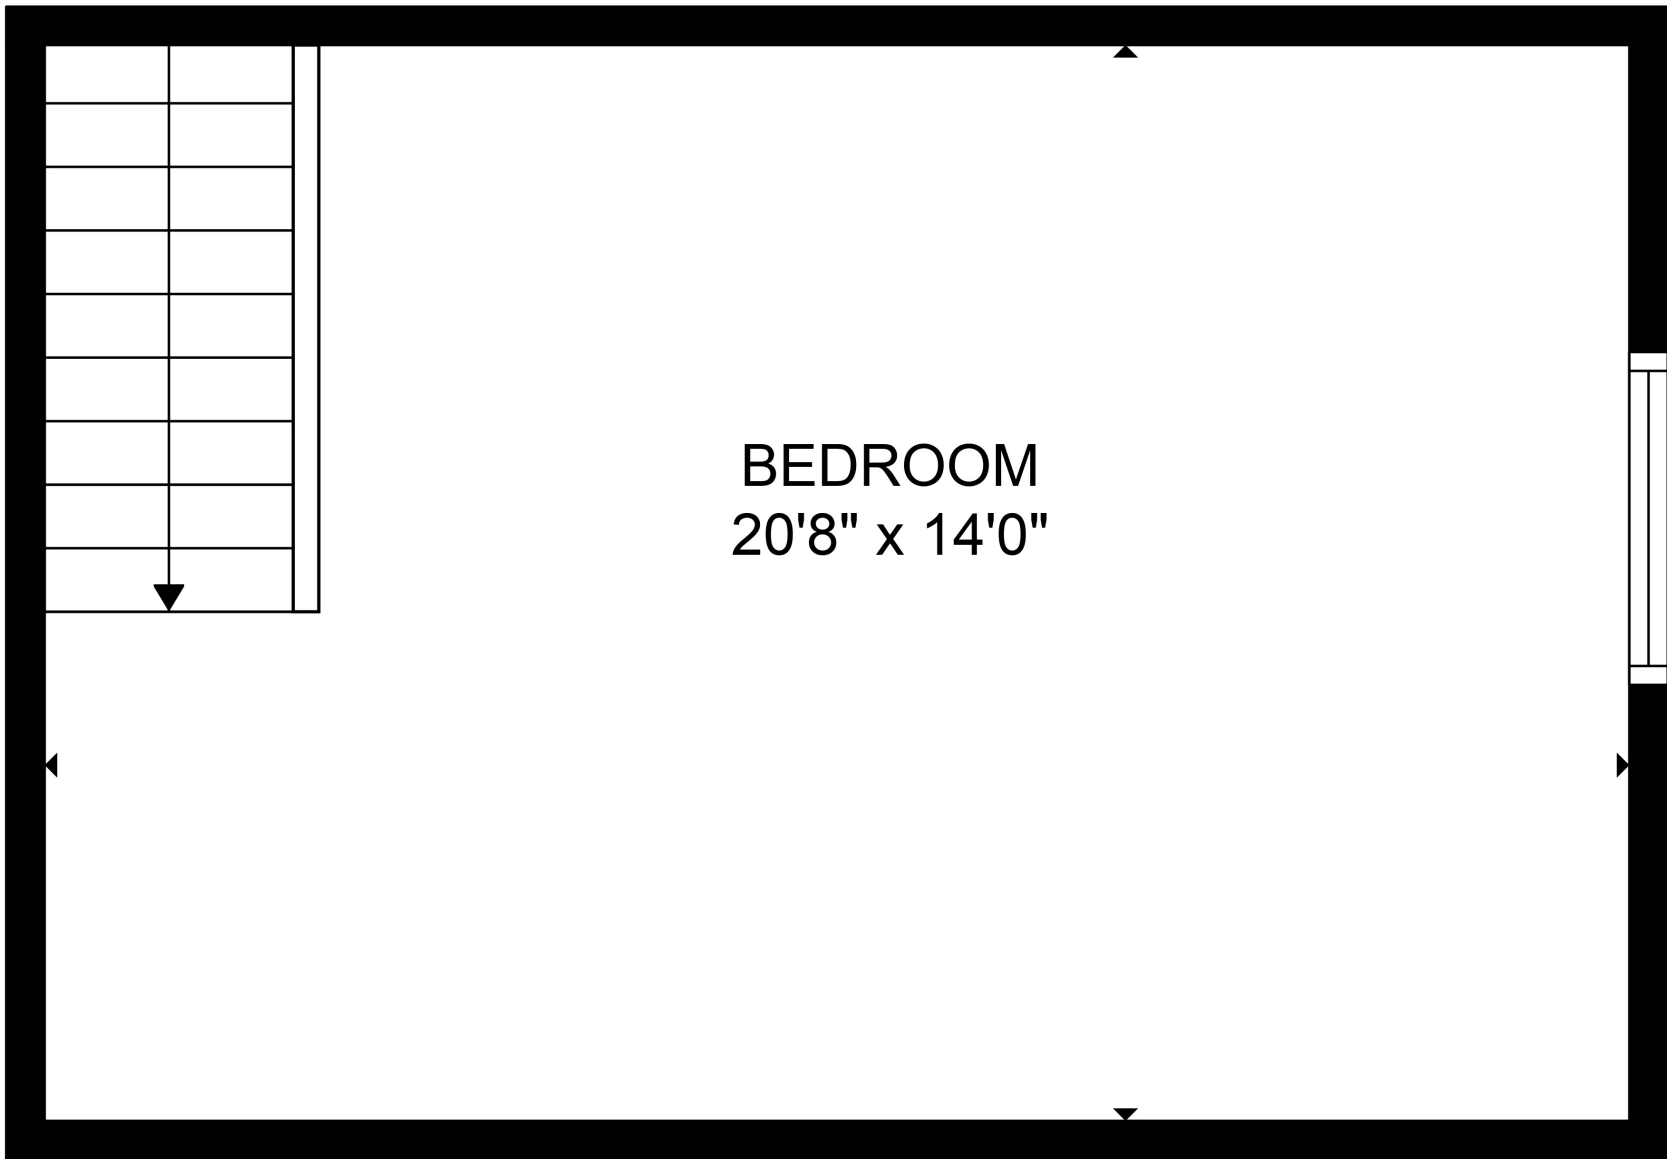

FLOOR 1

FLOOR 2

Total scanned area: 2707 sq. ft

SIZES AND DIMENSIONS ARE APPROXIMATE. ACTUAL MAY VARY.

BEDROOM
20'8" x 14'0"

Total scanned area: 2707 sq. ft

SIZES AND DIMENSIONS ARE APPROXIMATE. ACTUAL MAY VARY.

Total scanned area: 2707 sq. ft

SIZES AND DIMENSIONS ARE APPROXIMATE. ACTUAL MAY VARY.