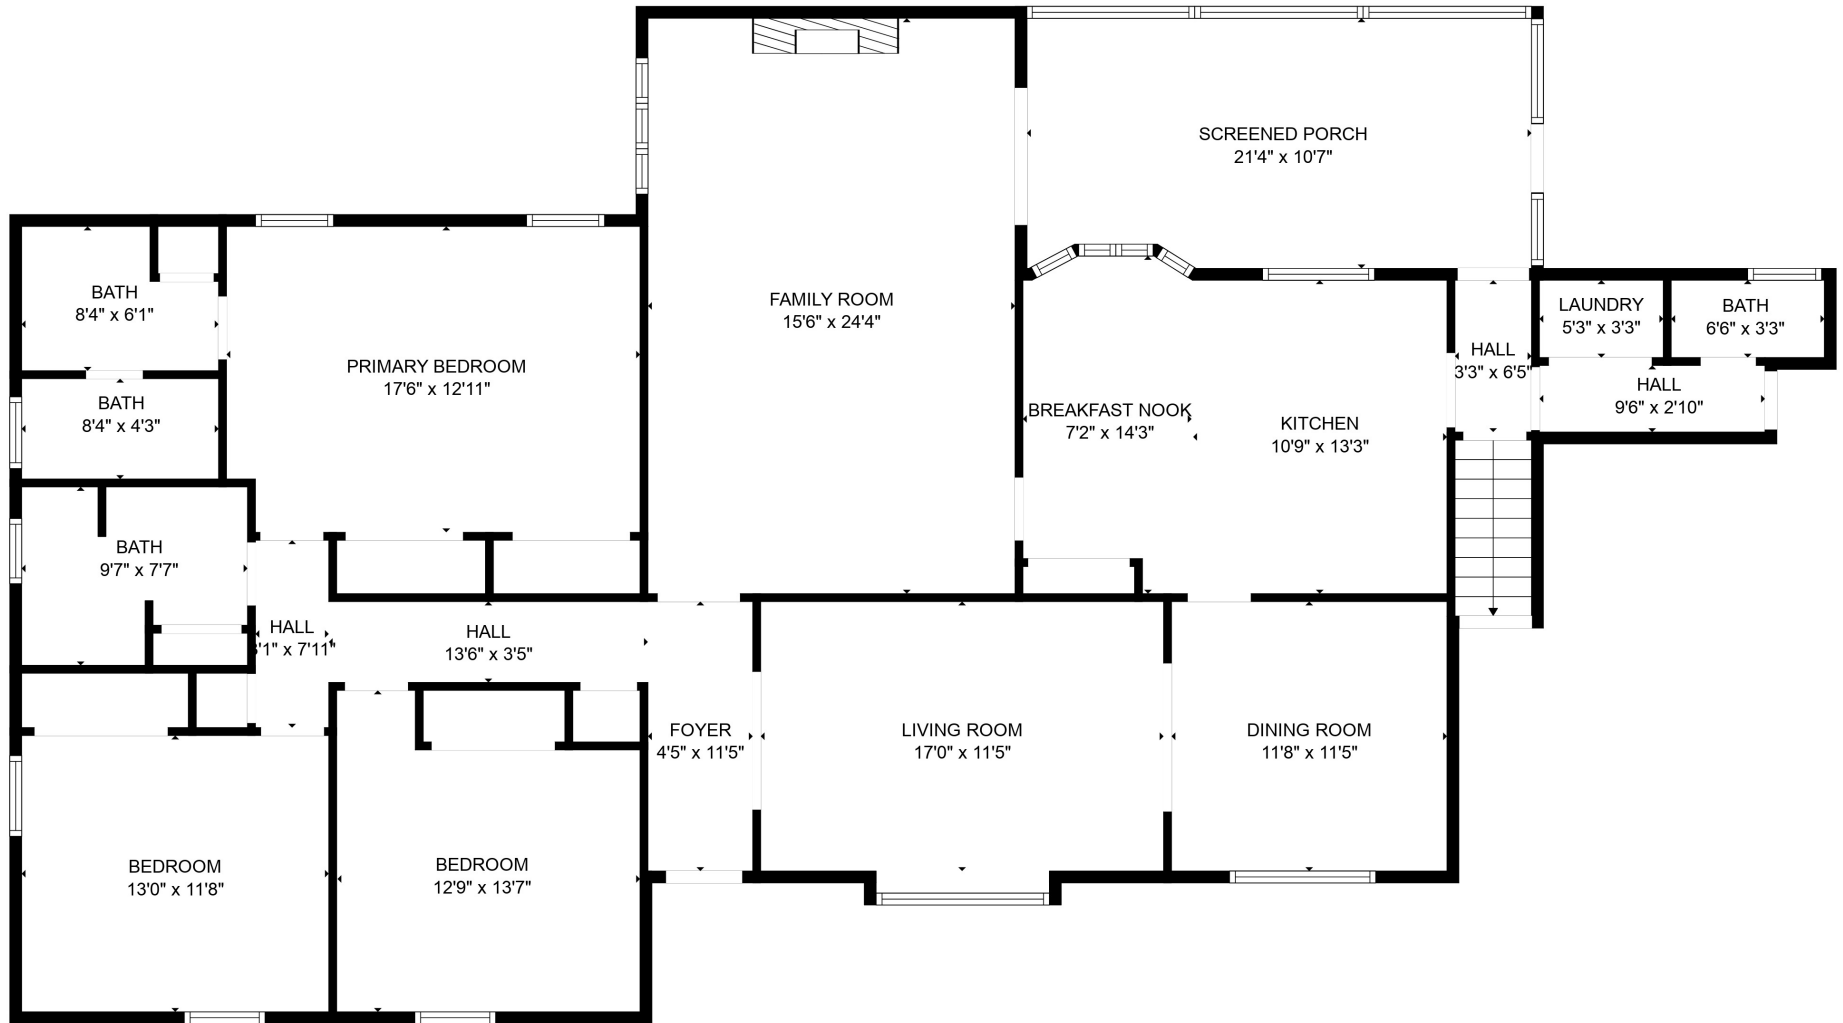

FLOOR 1

FLOOR 2

Total scanned area: 2707 sq. ft

SIZES AND DIMENSIONS ARE APPROXIMATE. ACTUAL MAY VARY.

BEDROOM
20'8" x 14'0"

Total scanned area: 2707 sq. ft

SIZES AND DIMENSIONS ARE APPROXIMATE. ACTUAL MAY VARY.

Total scanned area: 2707 sq. ft

SIZES AND DIMENSIONS ARE APPROXIMATE. ACTUAL MAY VARY.