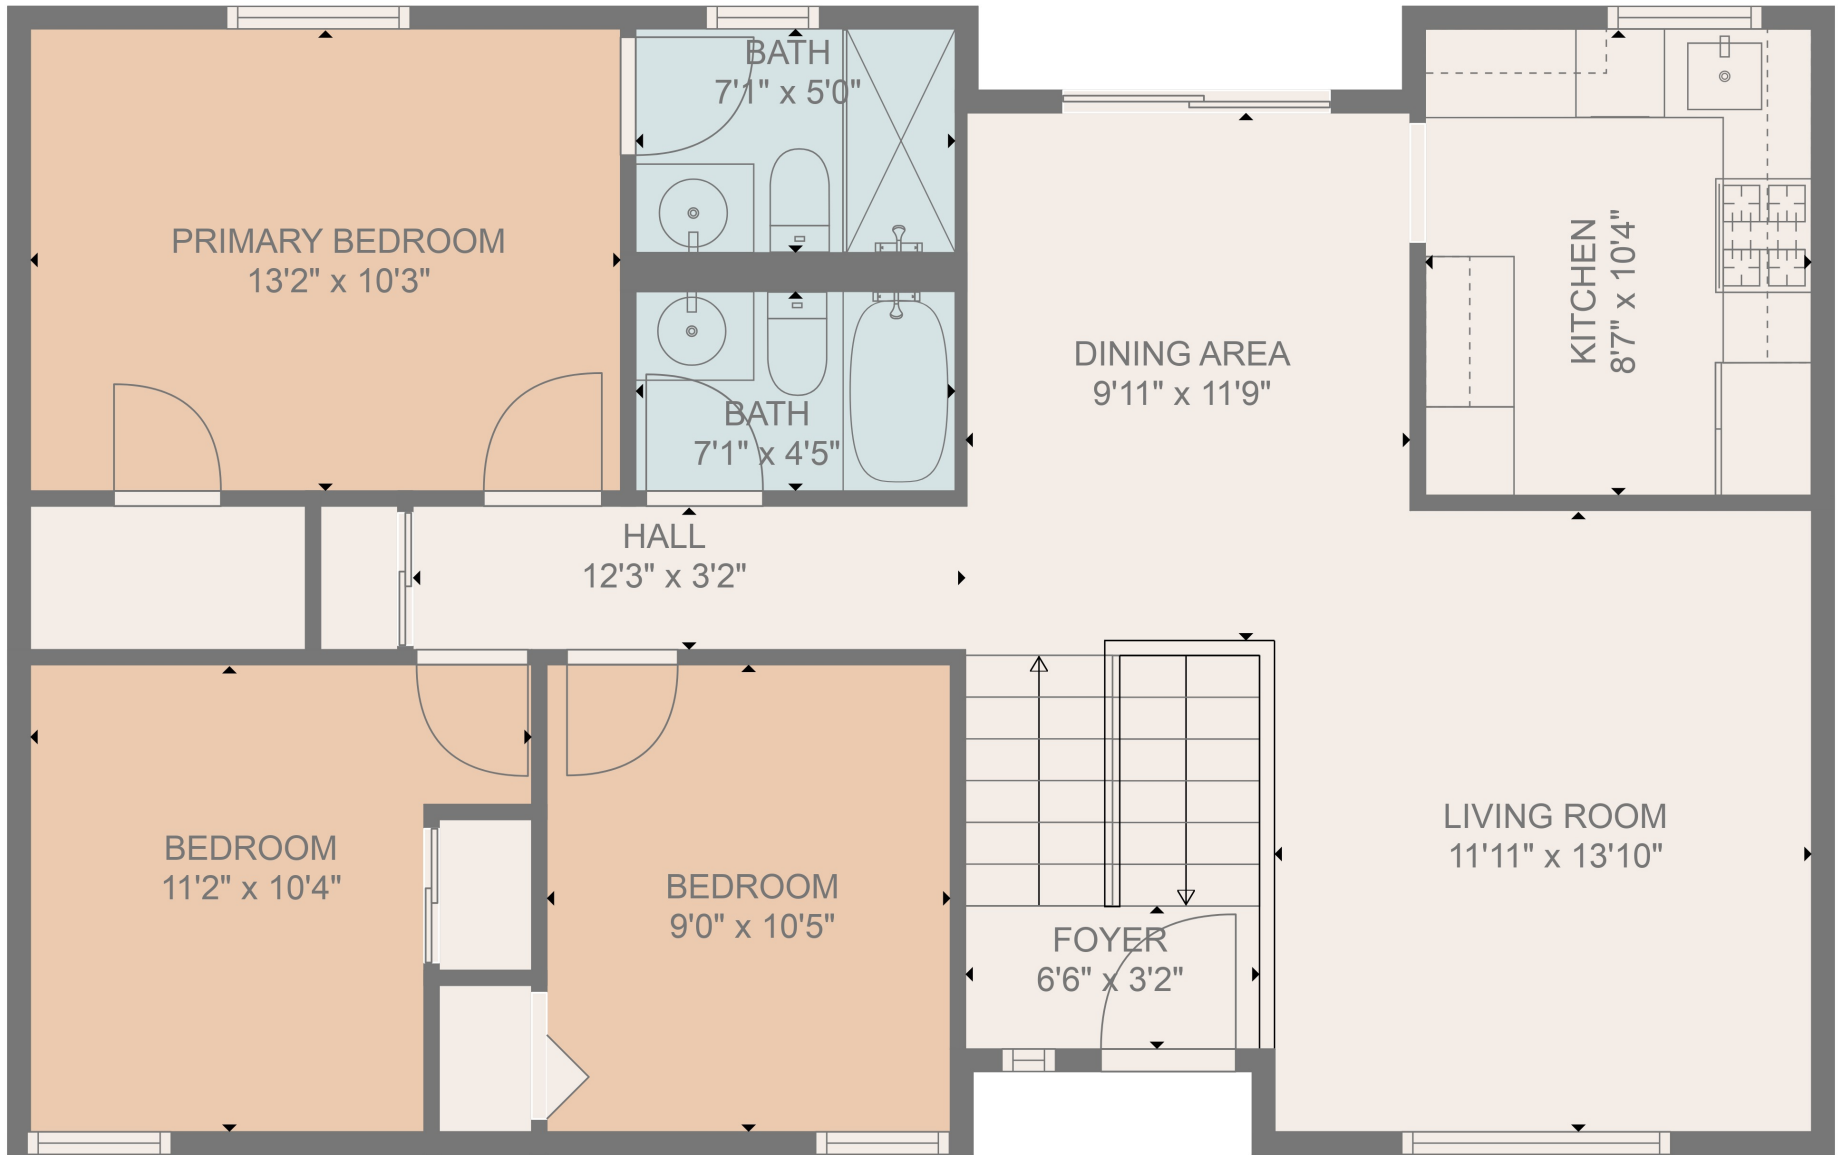

FLOOR 1

FLOOR 2

Total scanned area: 2096 sq. ft

MEASUREMENTS ARE DEEMED HIGHLY RELIABLE BUT NOT GUARANTEED

Total scanned area: 2096 sq. ft

MEASUREMENTS ARE DEEMED HIGHLY RELIABLE BUT NOT GUARANTEED

Total scanned area: 2096 sq. ft