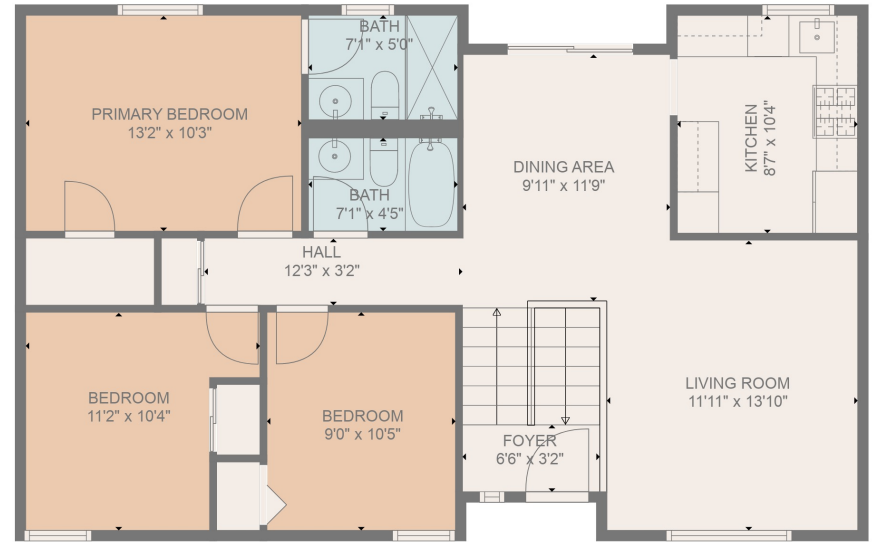

FLOOR 1

FLOOR 2

Total scanned area: 2096 sq. ft

MEASUREMENTS ARE DEEMED HIGHLY RELIABLE BUT NOT GUARANTEED

Total scanned area: 2096 sq. ft

MEASUREMENTS ARE DEEMED HIGHLY RELIABLE BUT NOT GUARANTEED

Total scanned area: 2096 sq. ft