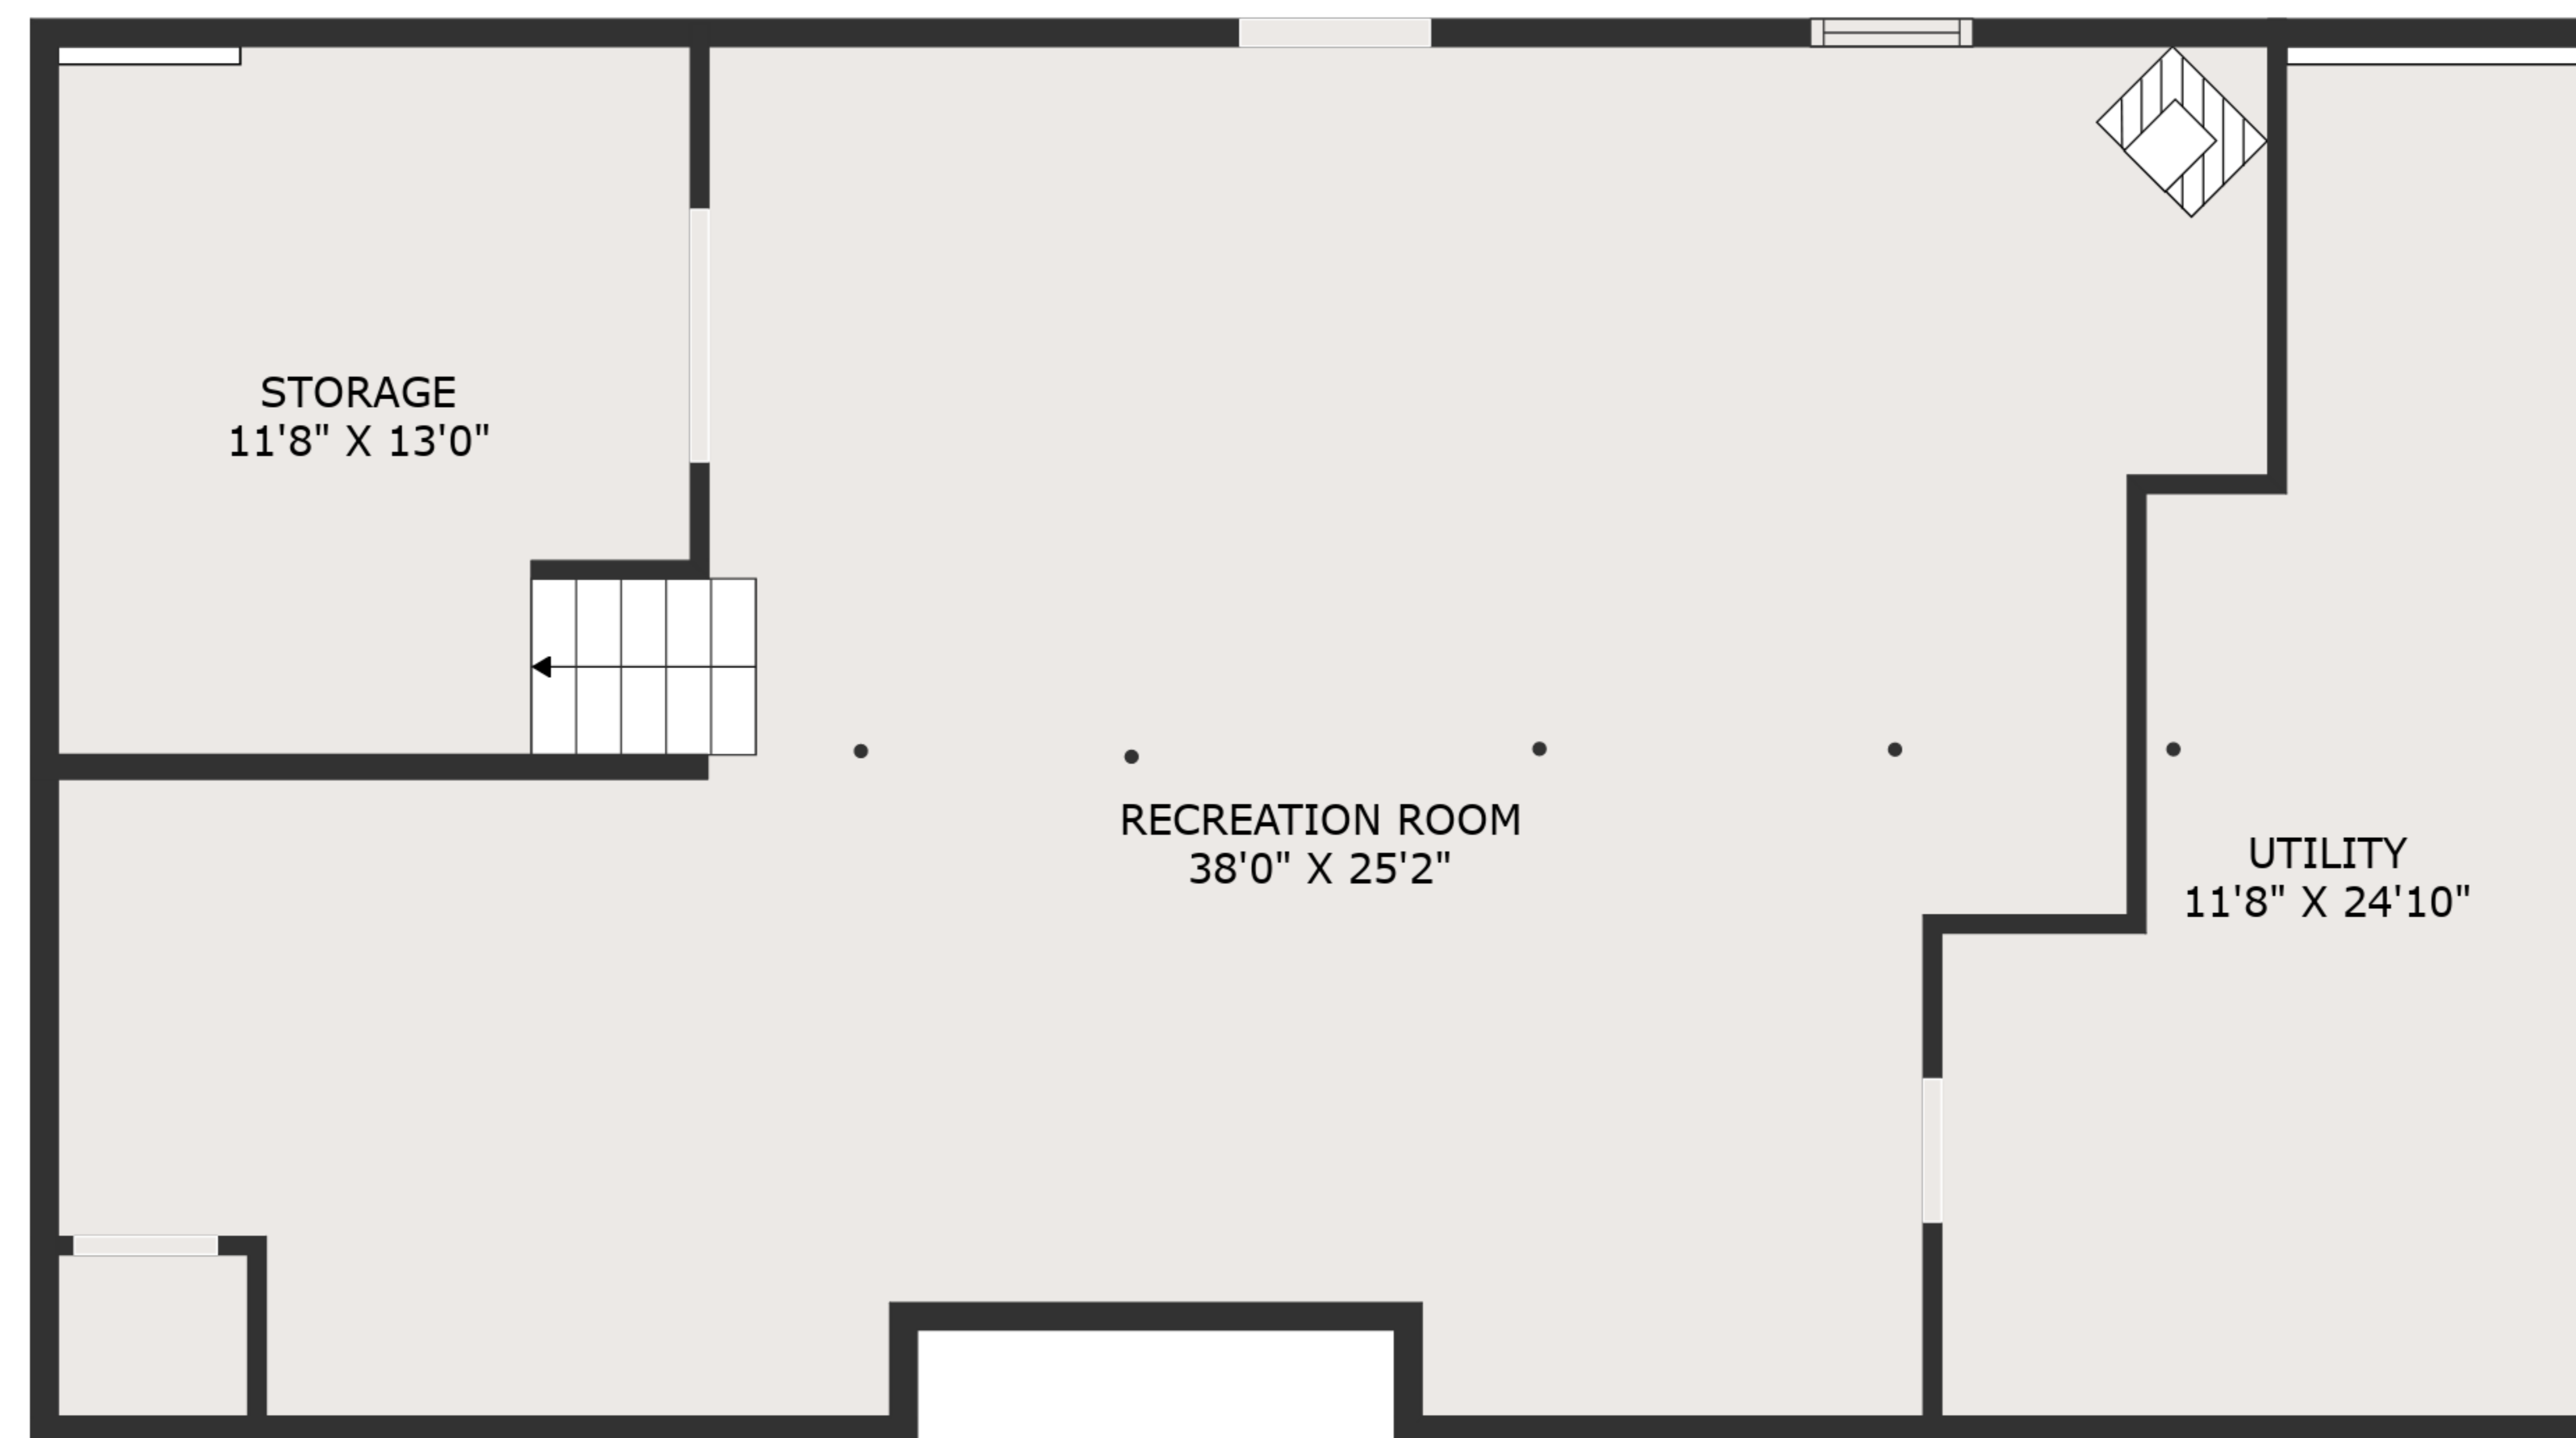

STORAGE
11'8" X 13'0"

RECREATION ROOM
38'0" X 25'2"

UTILITY
11'8" X 24'10"

TOTAL: 2025 sq. ft
BELOW GROUND: 788 sq. ft, FLOOR 2: 1237 sq. ft
EXCLUDED AREAS: STORAGE: 147 sq. ft, UTILITY: 213 sq. ft

MEASUREMENTS ARE DEEMED HIGHLY RELIABLE BUT NOT GUARANTEED.

TOTAL: 2025 sq. ft

BELOW GROUND: 788 sq. ft, FLOOR 2: 1237 sq. ft
 EXCLUDED AREAS: STORAGE: 147 sq. ft, UTILITY: 213 sq. ft

MEASUREMENTS ARE DEEMED HIGHLY RELIABLE BUT NOT GUARANTEED.

FLOOR 2

FLOOR 1

TOTAL: 2025 sq. ft
 BELOW GROUND: 788 sq. ft, FLOOR 2: 1237 sq. ft
 EXCLUDED AREAS: STORAGE: 147 sq. ft, UTILITY: 213 sq. ft