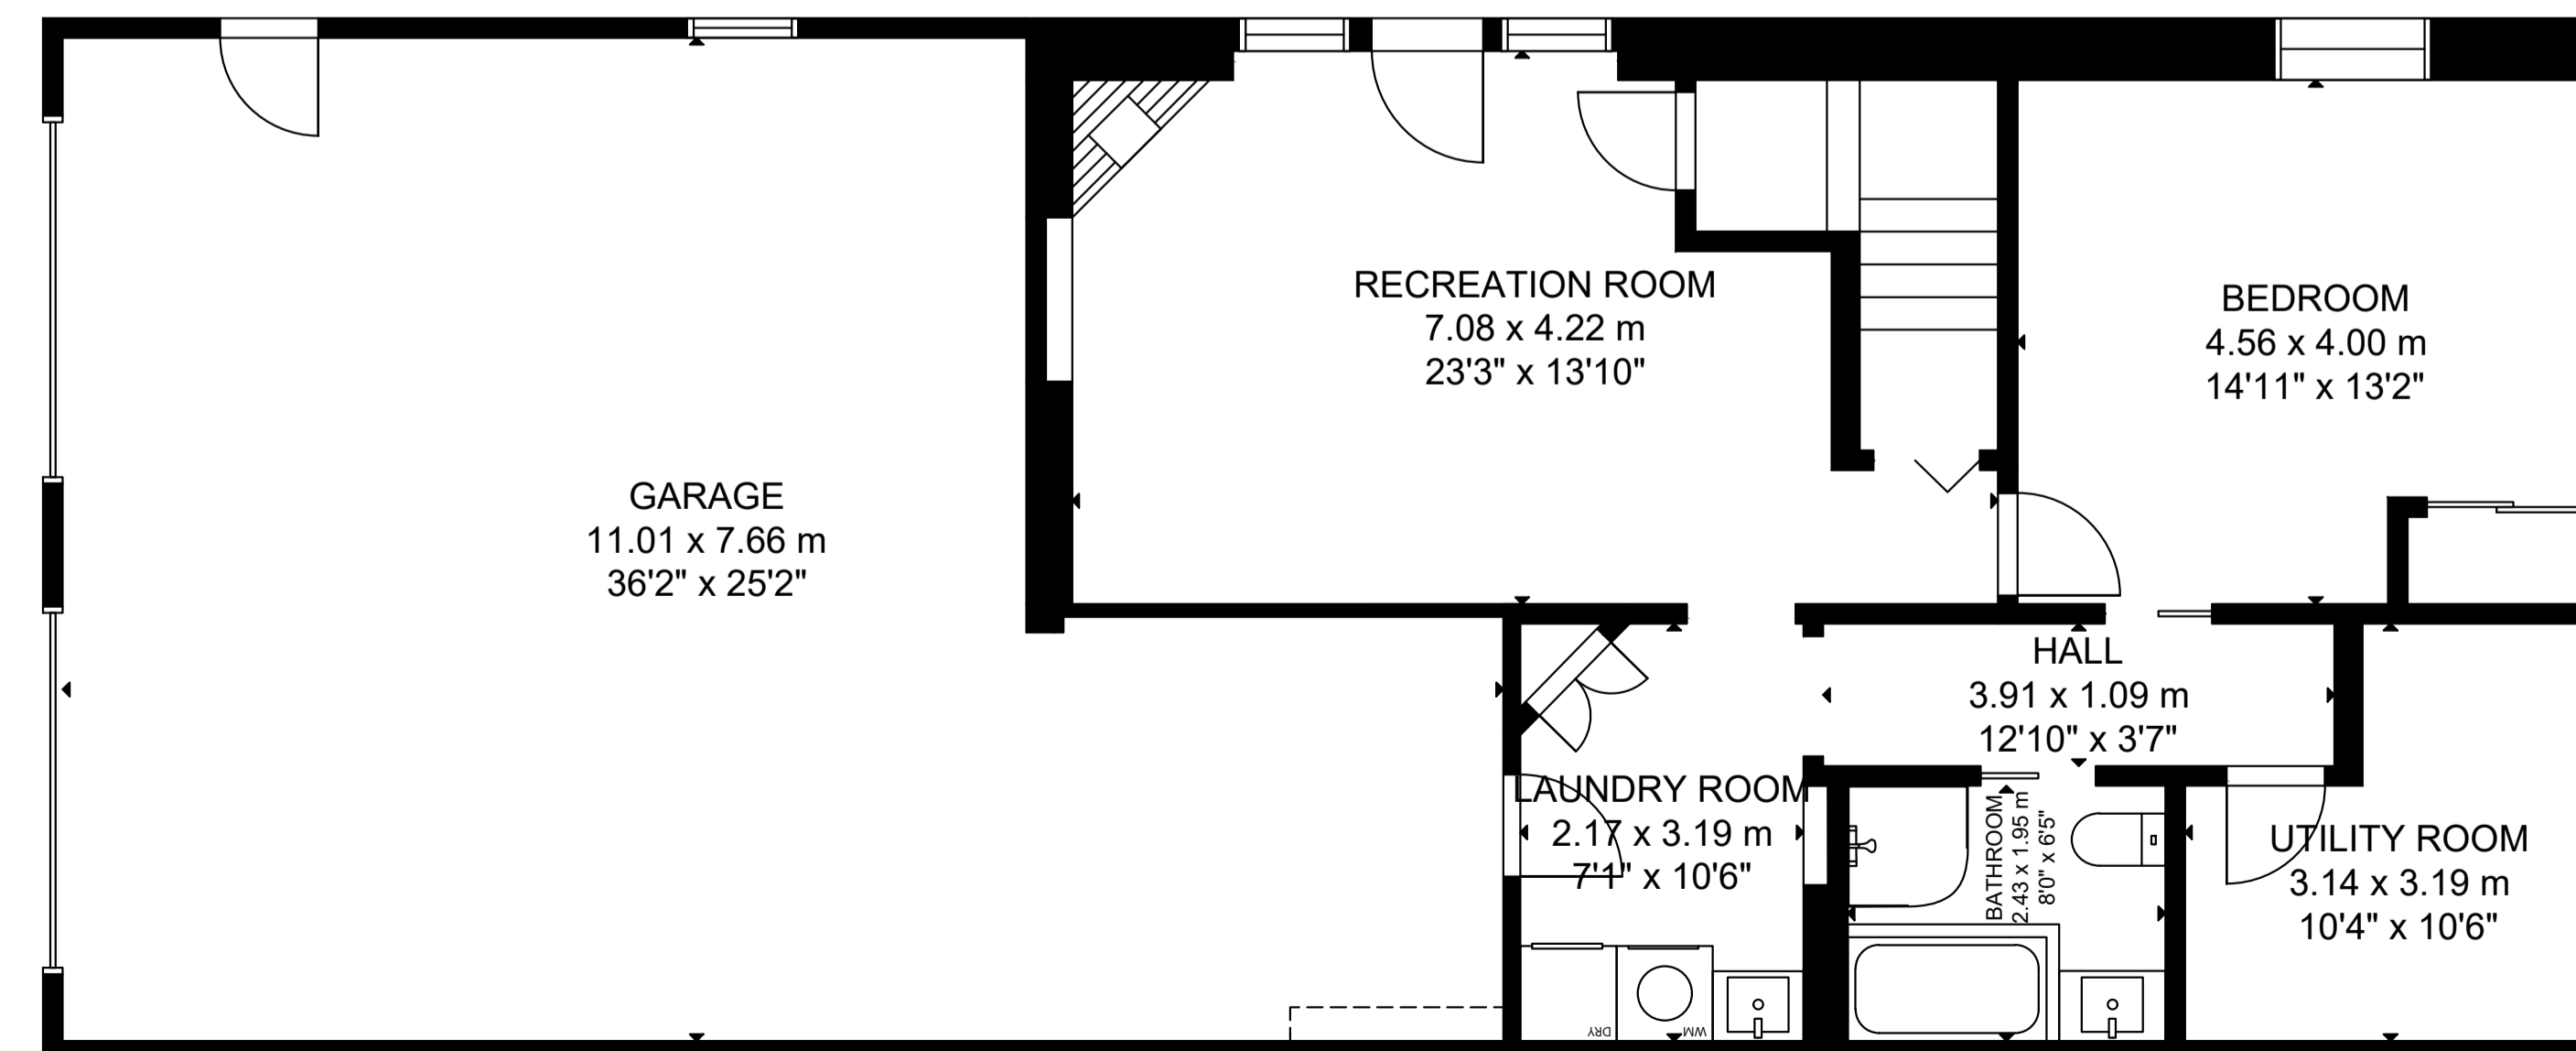

# 191 Grandview Drive

MAIN FLOOR

LOWER FLOOR

GROSS INTERNAL AREA  
LOWER FLOOR: 76 m<sup>2</sup>/813 sq ft, MAIN FLOOR: 154 m<sup>2</sup>/1,655 sq ft  
EXCLUDED AREA: GARAGE: 68 m<sup>2</sup>/735 sq ft  
TOTAL: 230 m<sup>2</sup>/2,468 sq ft  
SIZE AND DIMENSIONS ARE APPROXIMATE, ACTUAL MAY VARY.