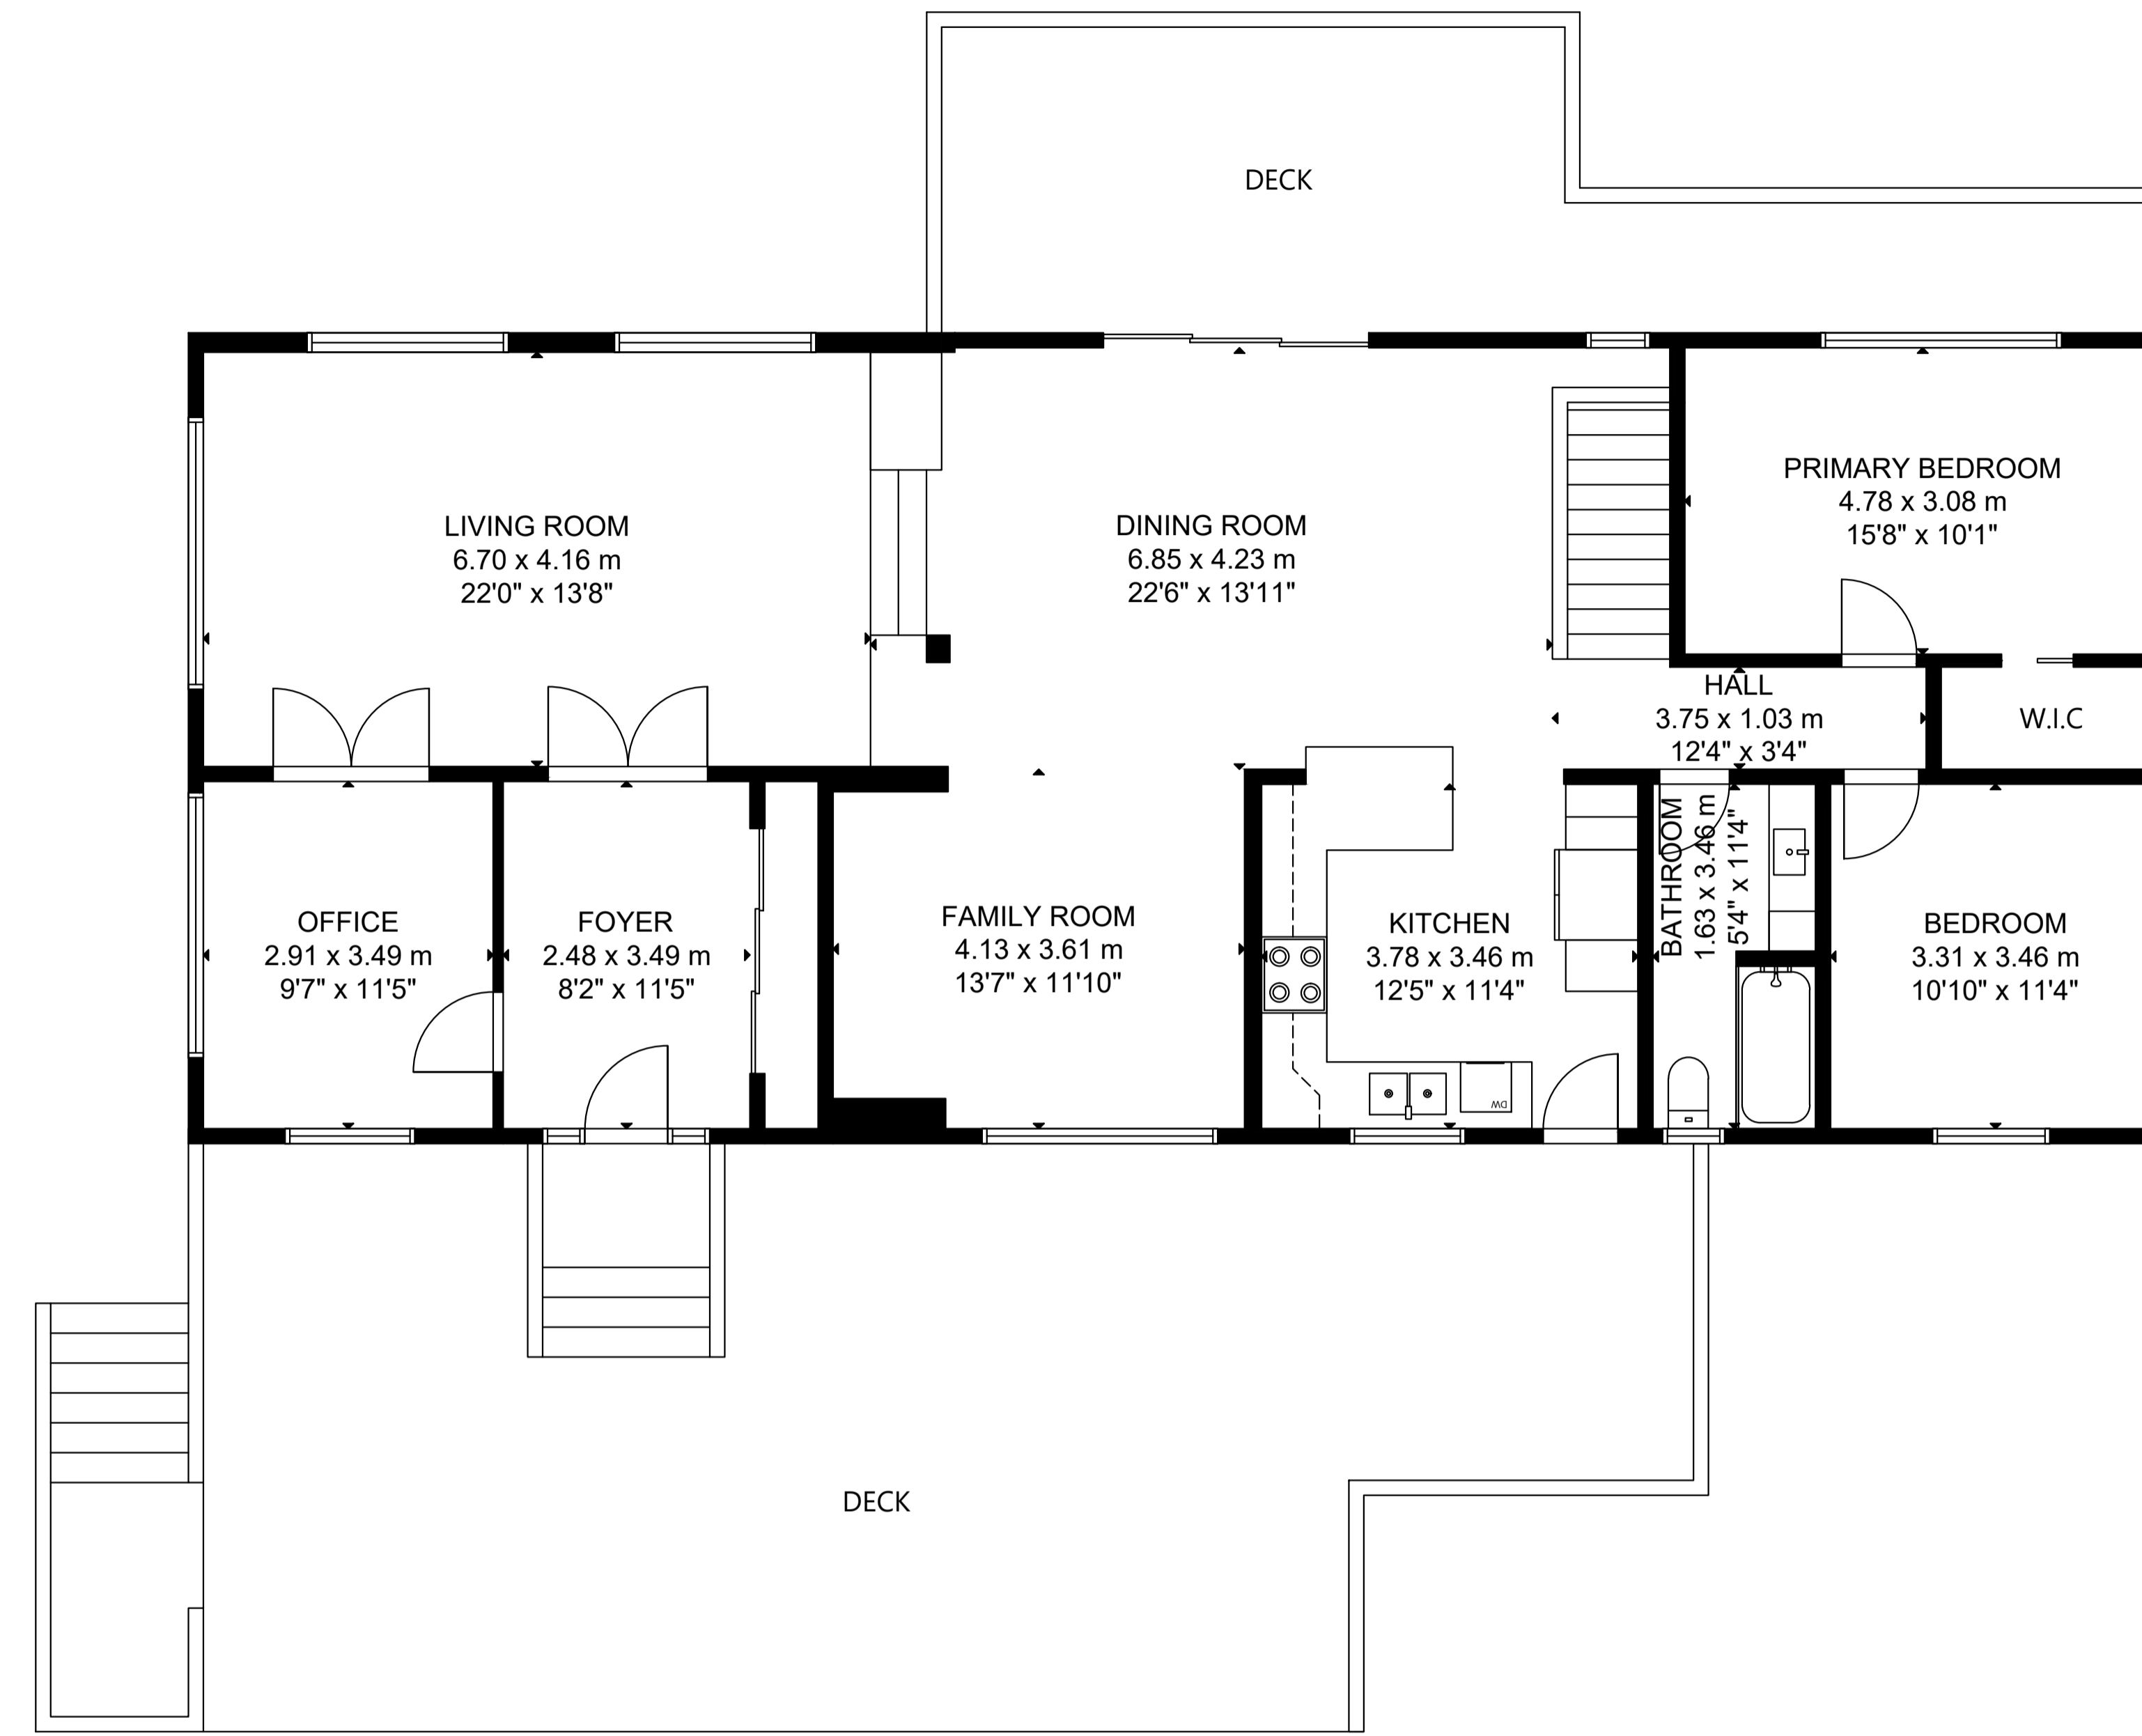

# 191 Grandview Drive

MAIN FLOOR

LOWER FLOOR

GROSS INTERNAL AREA  
LOWER FLOOR: 76 m<sup>2</sup>/813 sq ft, MAIN FLOOR: 154 m<sup>2</sup>/1,655 sq ft  
EXCLUDED AREA: GARAGE: 68 m<sup>2</sup>/735 sq ft  
TOTAL: 230 m<sup>2</sup>/2,468 sq ft  
SIZE AND DIMENSIONS ARE APPROXIMATE, ACTUAL MAY VARY.