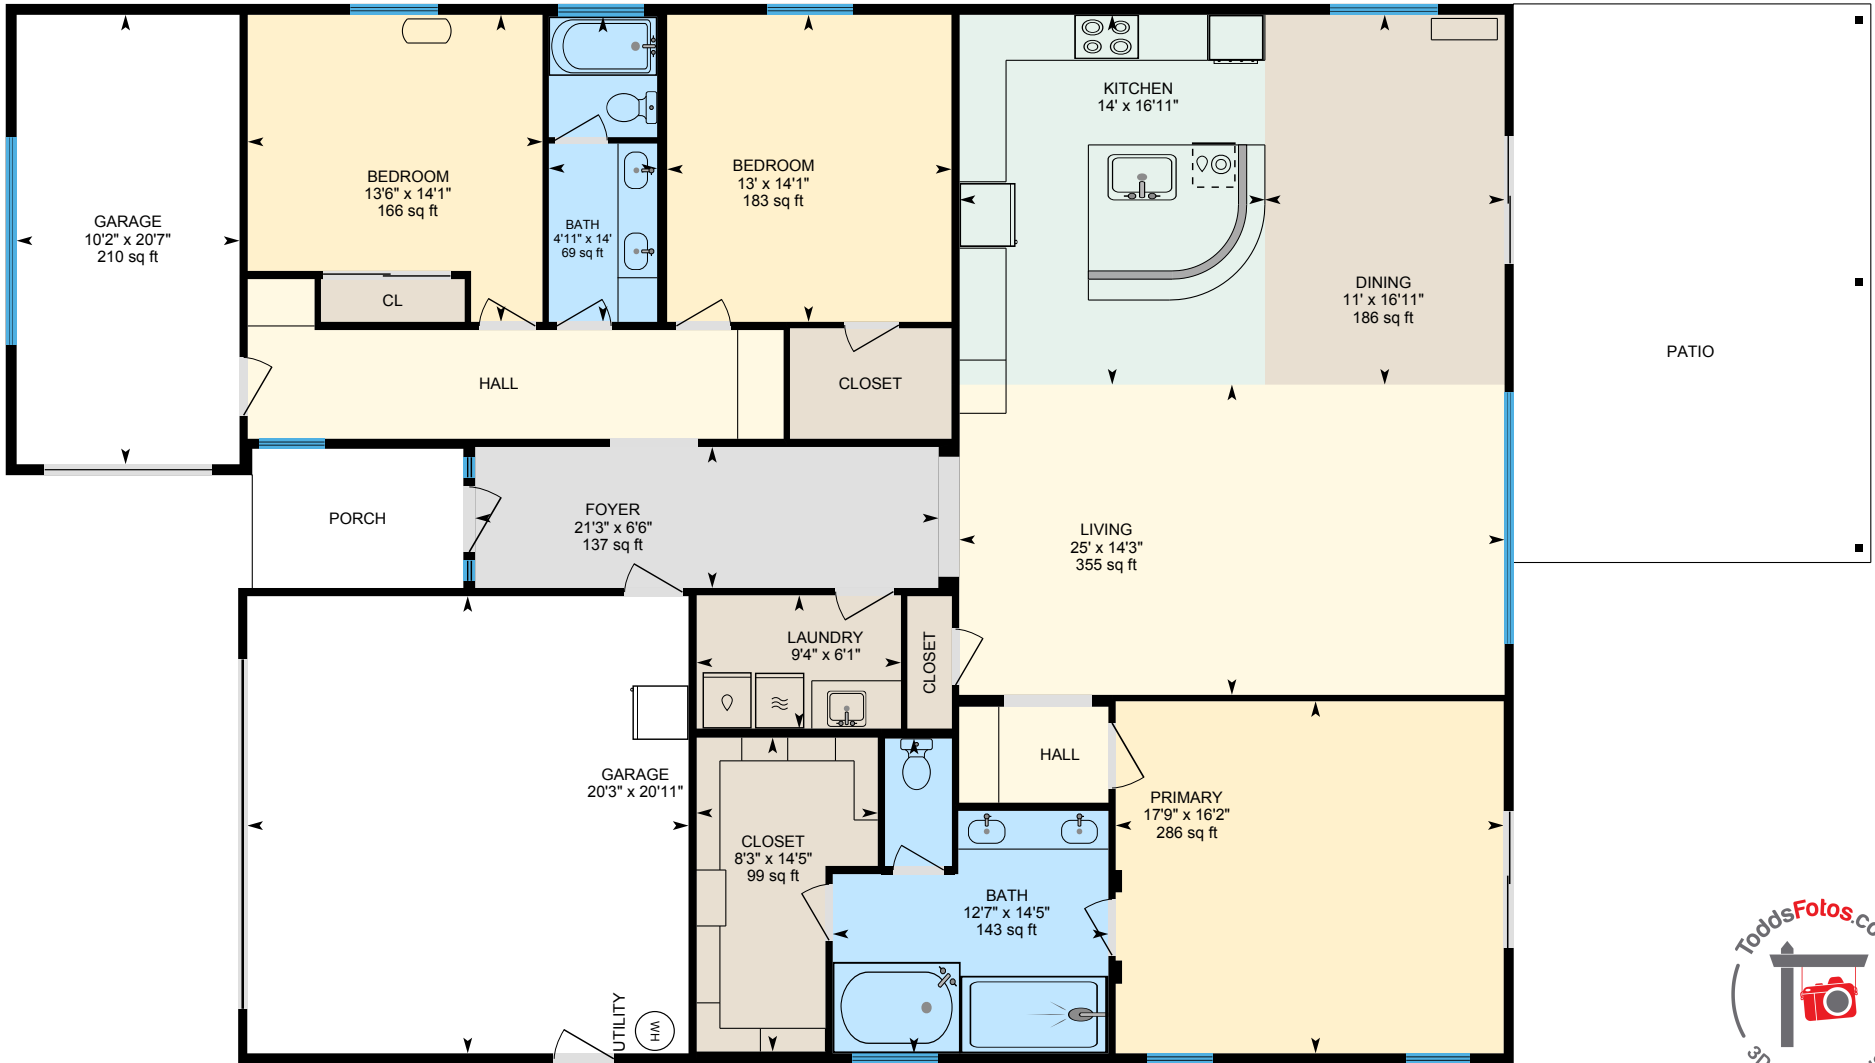

# 2931 Fuchsia Dr, Lodi, CA

Main Floor Finished Area 2325.92 sq ft  
Unfinished Area 681.07 sq ft

PREPARED: 2025/04/01