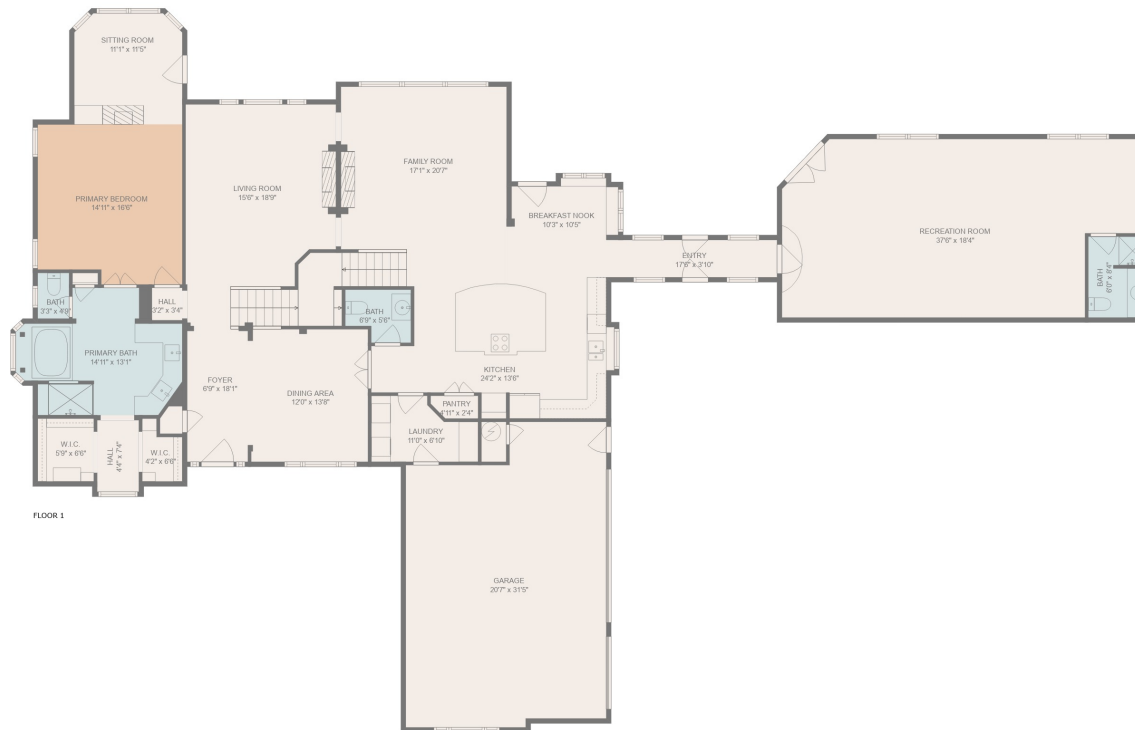

FLOOR 2

FLOOR 1

Estimated areas

GLA FLOOR 1: 3113 sq. ft, excluded 646 sq. ft
 GLA FLOOR 2: 1196 sq. ft, excluded 316 sq. ft
 Total GLA 4309 sq. ft, total scanned area 4955 sq. ft

MEASUREMENTS ARE DEEMED HIGHLY RELIABLE, BUT NOT GUARANTEED.

Estimated areas

GLA FLOOR 1: 3113 sq. ft, excluded 646 sq. ft
 GLA FLOOR 2: 1196 sq. ft, excluded 316 sq. ft
 Total GLA 4309 sq. ft, total scanned area 4955 sq. ft

MEASUREMENTS ARE DEEMED HIGHLY RELIABLE, BUT NOT GUARANTEED.