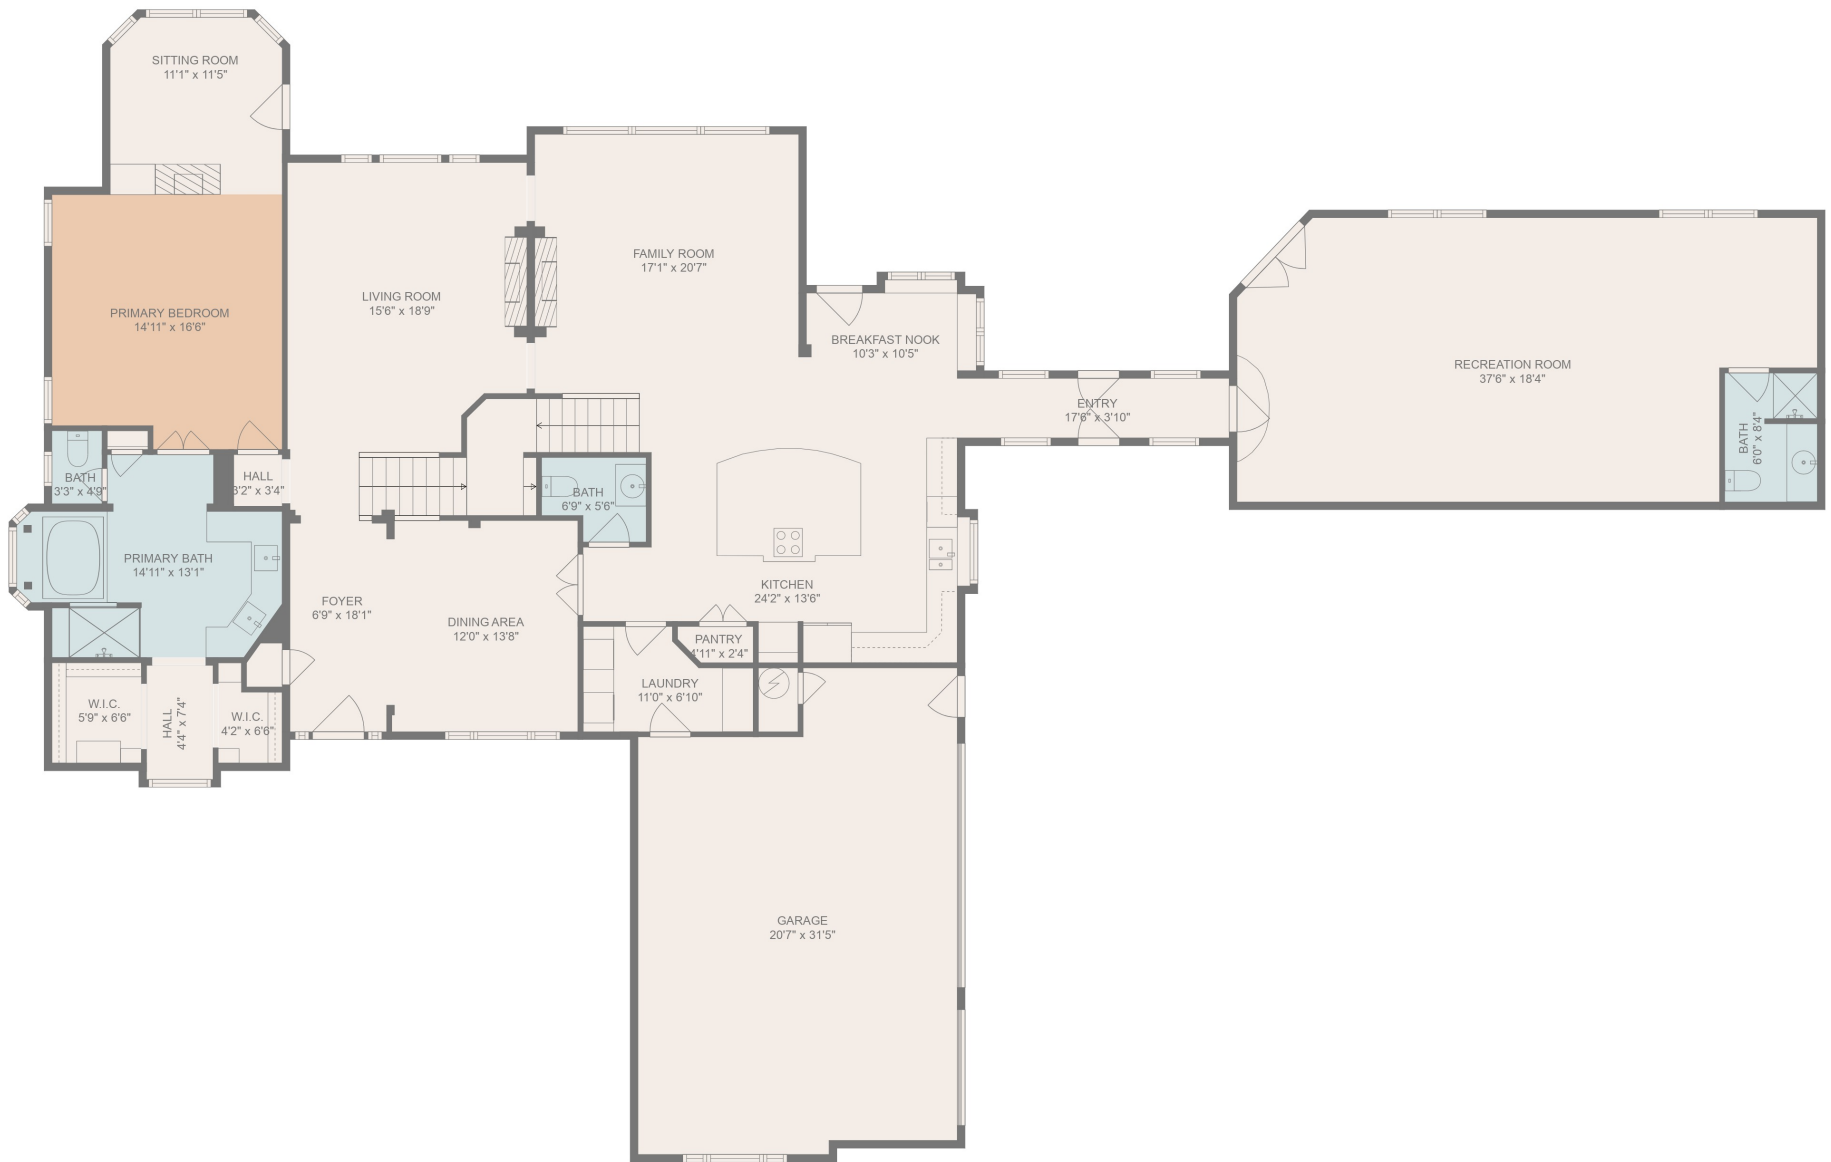

FLOOR 2

FLOOR 1

Estimated areas

GLA FLOOR 1: 3113 sq. ft, excluded 646 sq. ft
 GLA FLOOR 2: 1196 sq. ft, excluded 316 sq. ft
 Total GLA 4309 sq. ft, total scanned area 4955 sq. ft

MEASUREMENTS ARE DEEMED HIGHLY RELIABLE, BUT NOT GUARANTEED.

Estimated areas

GLA FLOOR 1: 3113 sq. ft, excluded 646 sq. ft
 GLA FLOOR 2: 1196 sq. ft, excluded 316 sq. ft
 Total GLA 4309 sq. ft, total scanned area 4955 sq. ft

MEASUREMENTS ARE DEEMED HIGHLY RELIABLE, BUT NOT GUARANTEED.