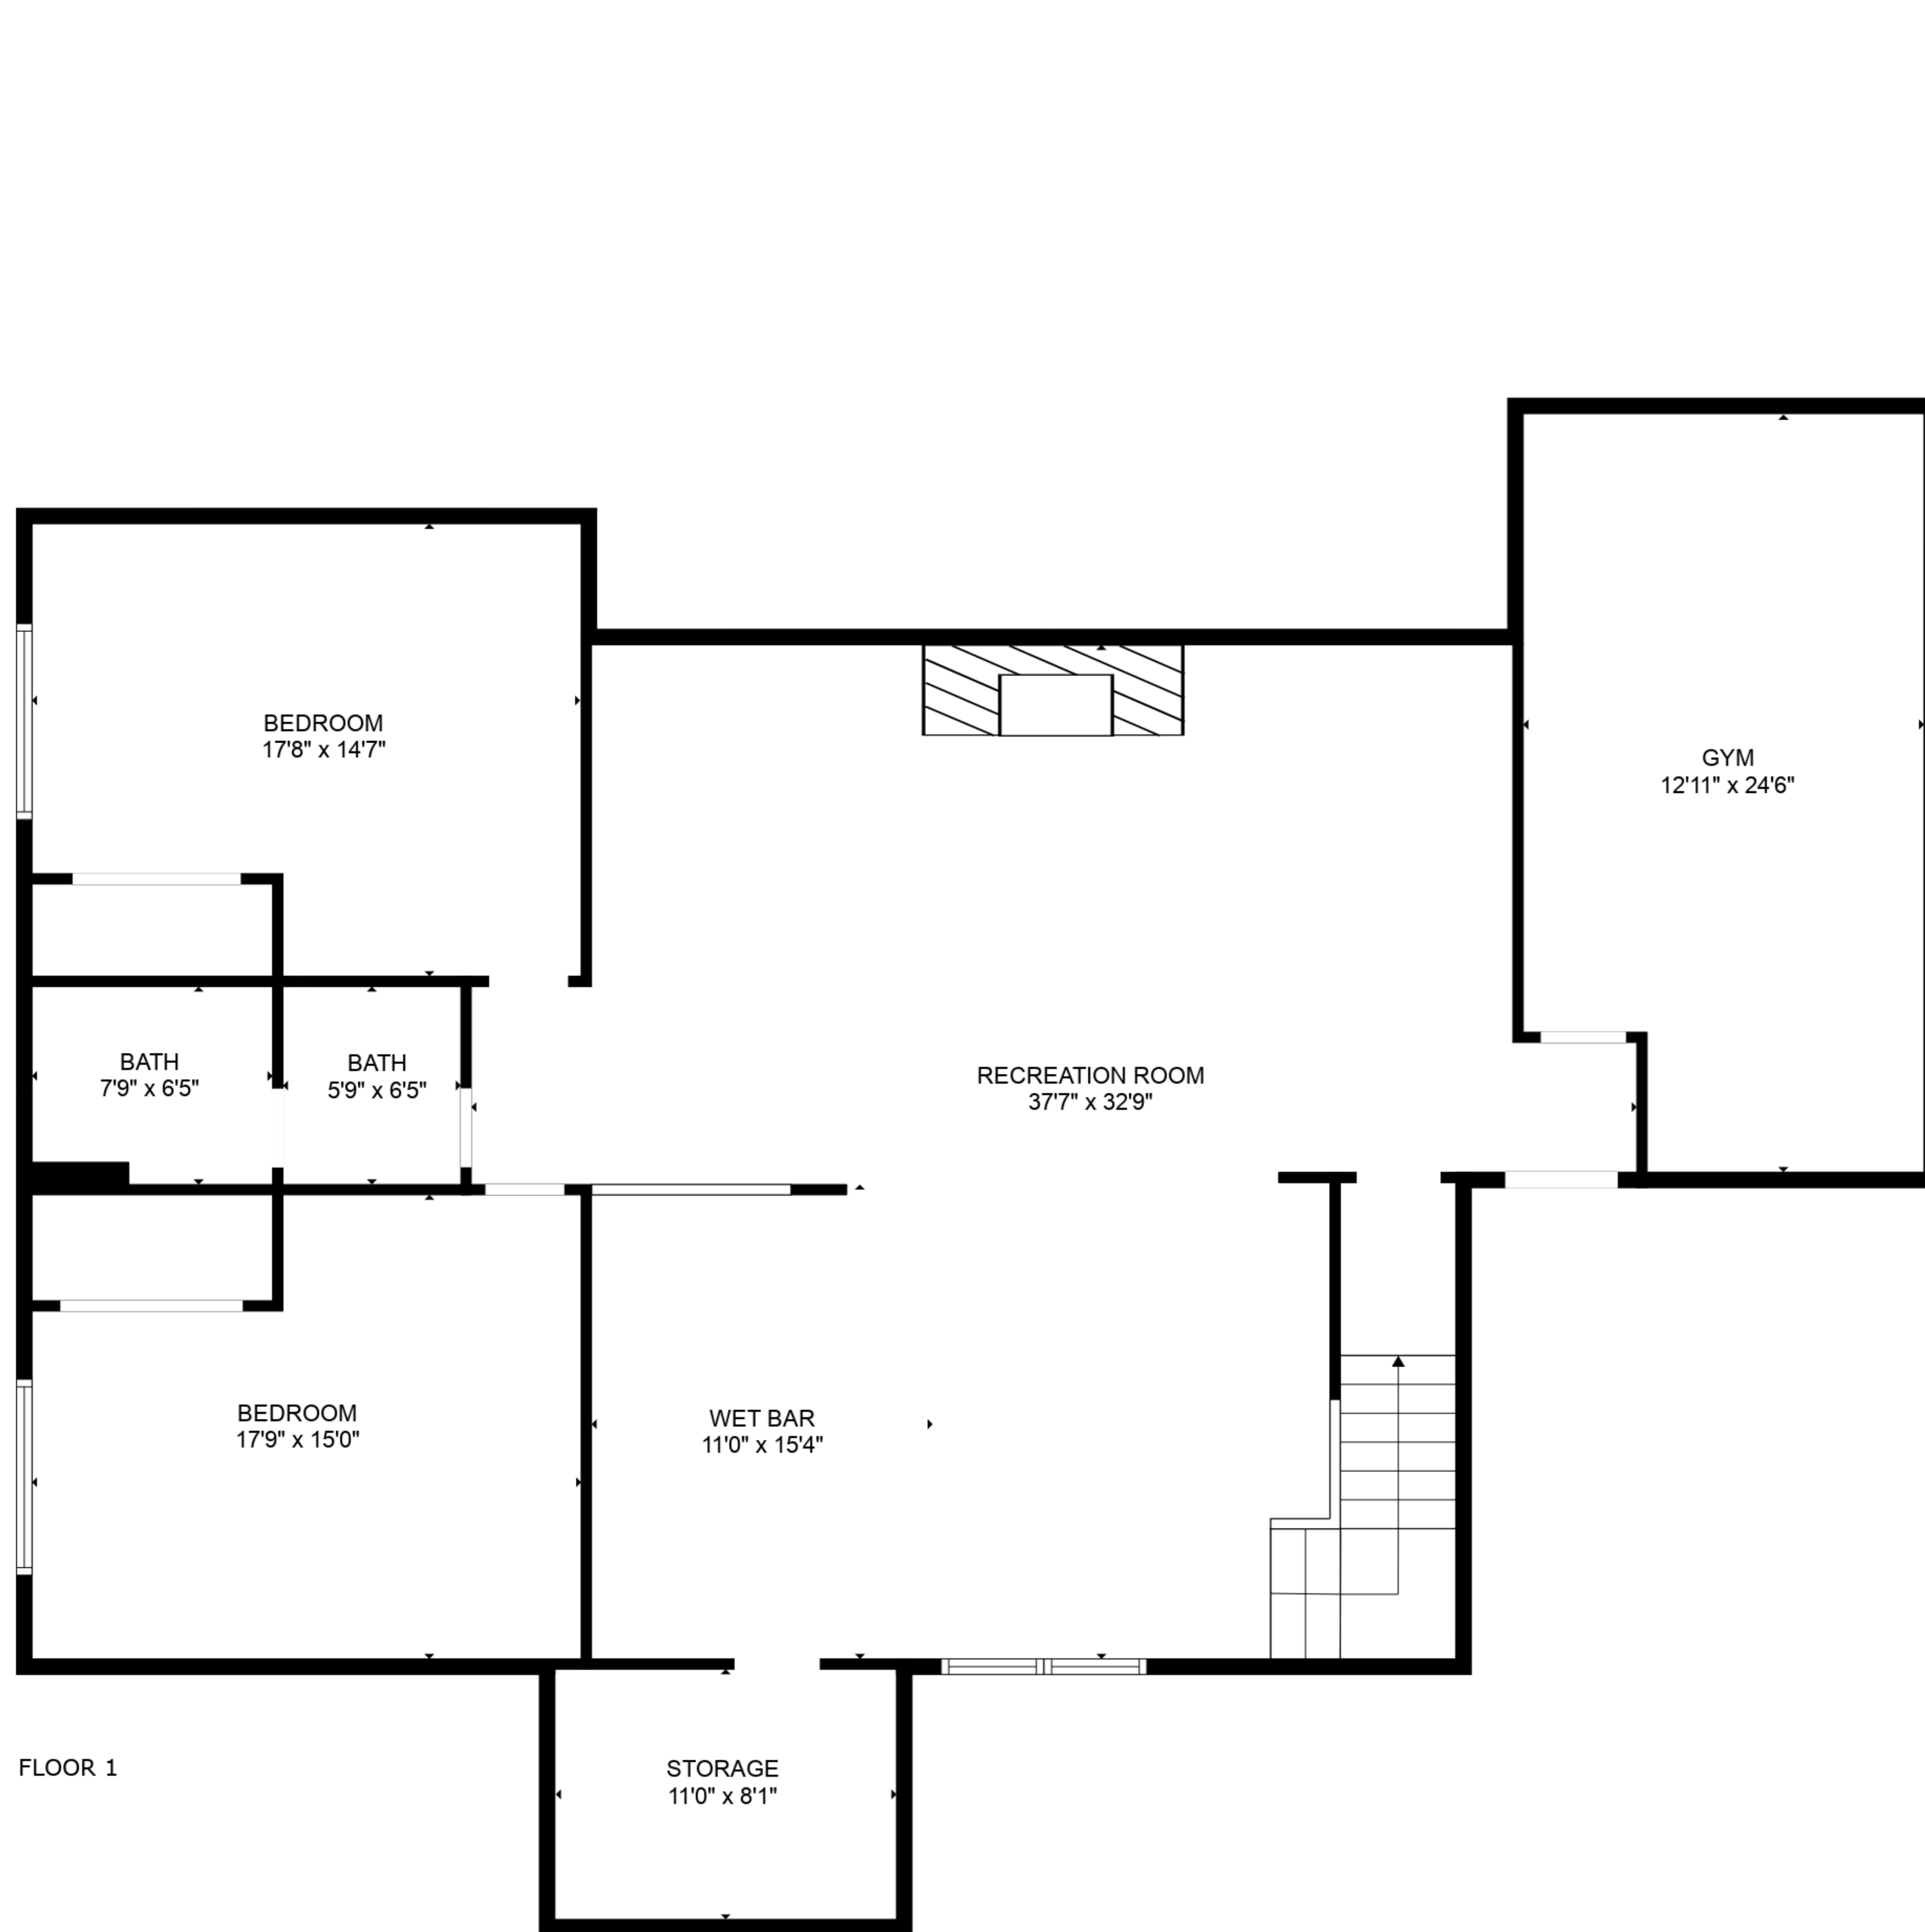

TOTAL: 4438 sq. ft
FLOOR 1: 1933 sq. ft, FLOOR 2: 2505 sq. ft
EXCLUDED AREAS: STORAGE: 89 sq. ft, FIREPLACE: 16 sq. ft

TOTAL: 4438 sq. ft
 FLOOR 1: 1933 sq. ft, FLOOR 2: 2505 sq. ft
 EXCLUDED AREAS: STORAGE: 89 sq. ft, FIREPLACE: 16 sq. ft

TOTAL: 4438 sq. ft
 FLOOR 1: 1933 sq. ft, FLOOR 2: 2505 sq. ft
 EXCLUDED AREAS: STORAGE: 89 sq. ft, FIREPLACE: 16 sq. ft