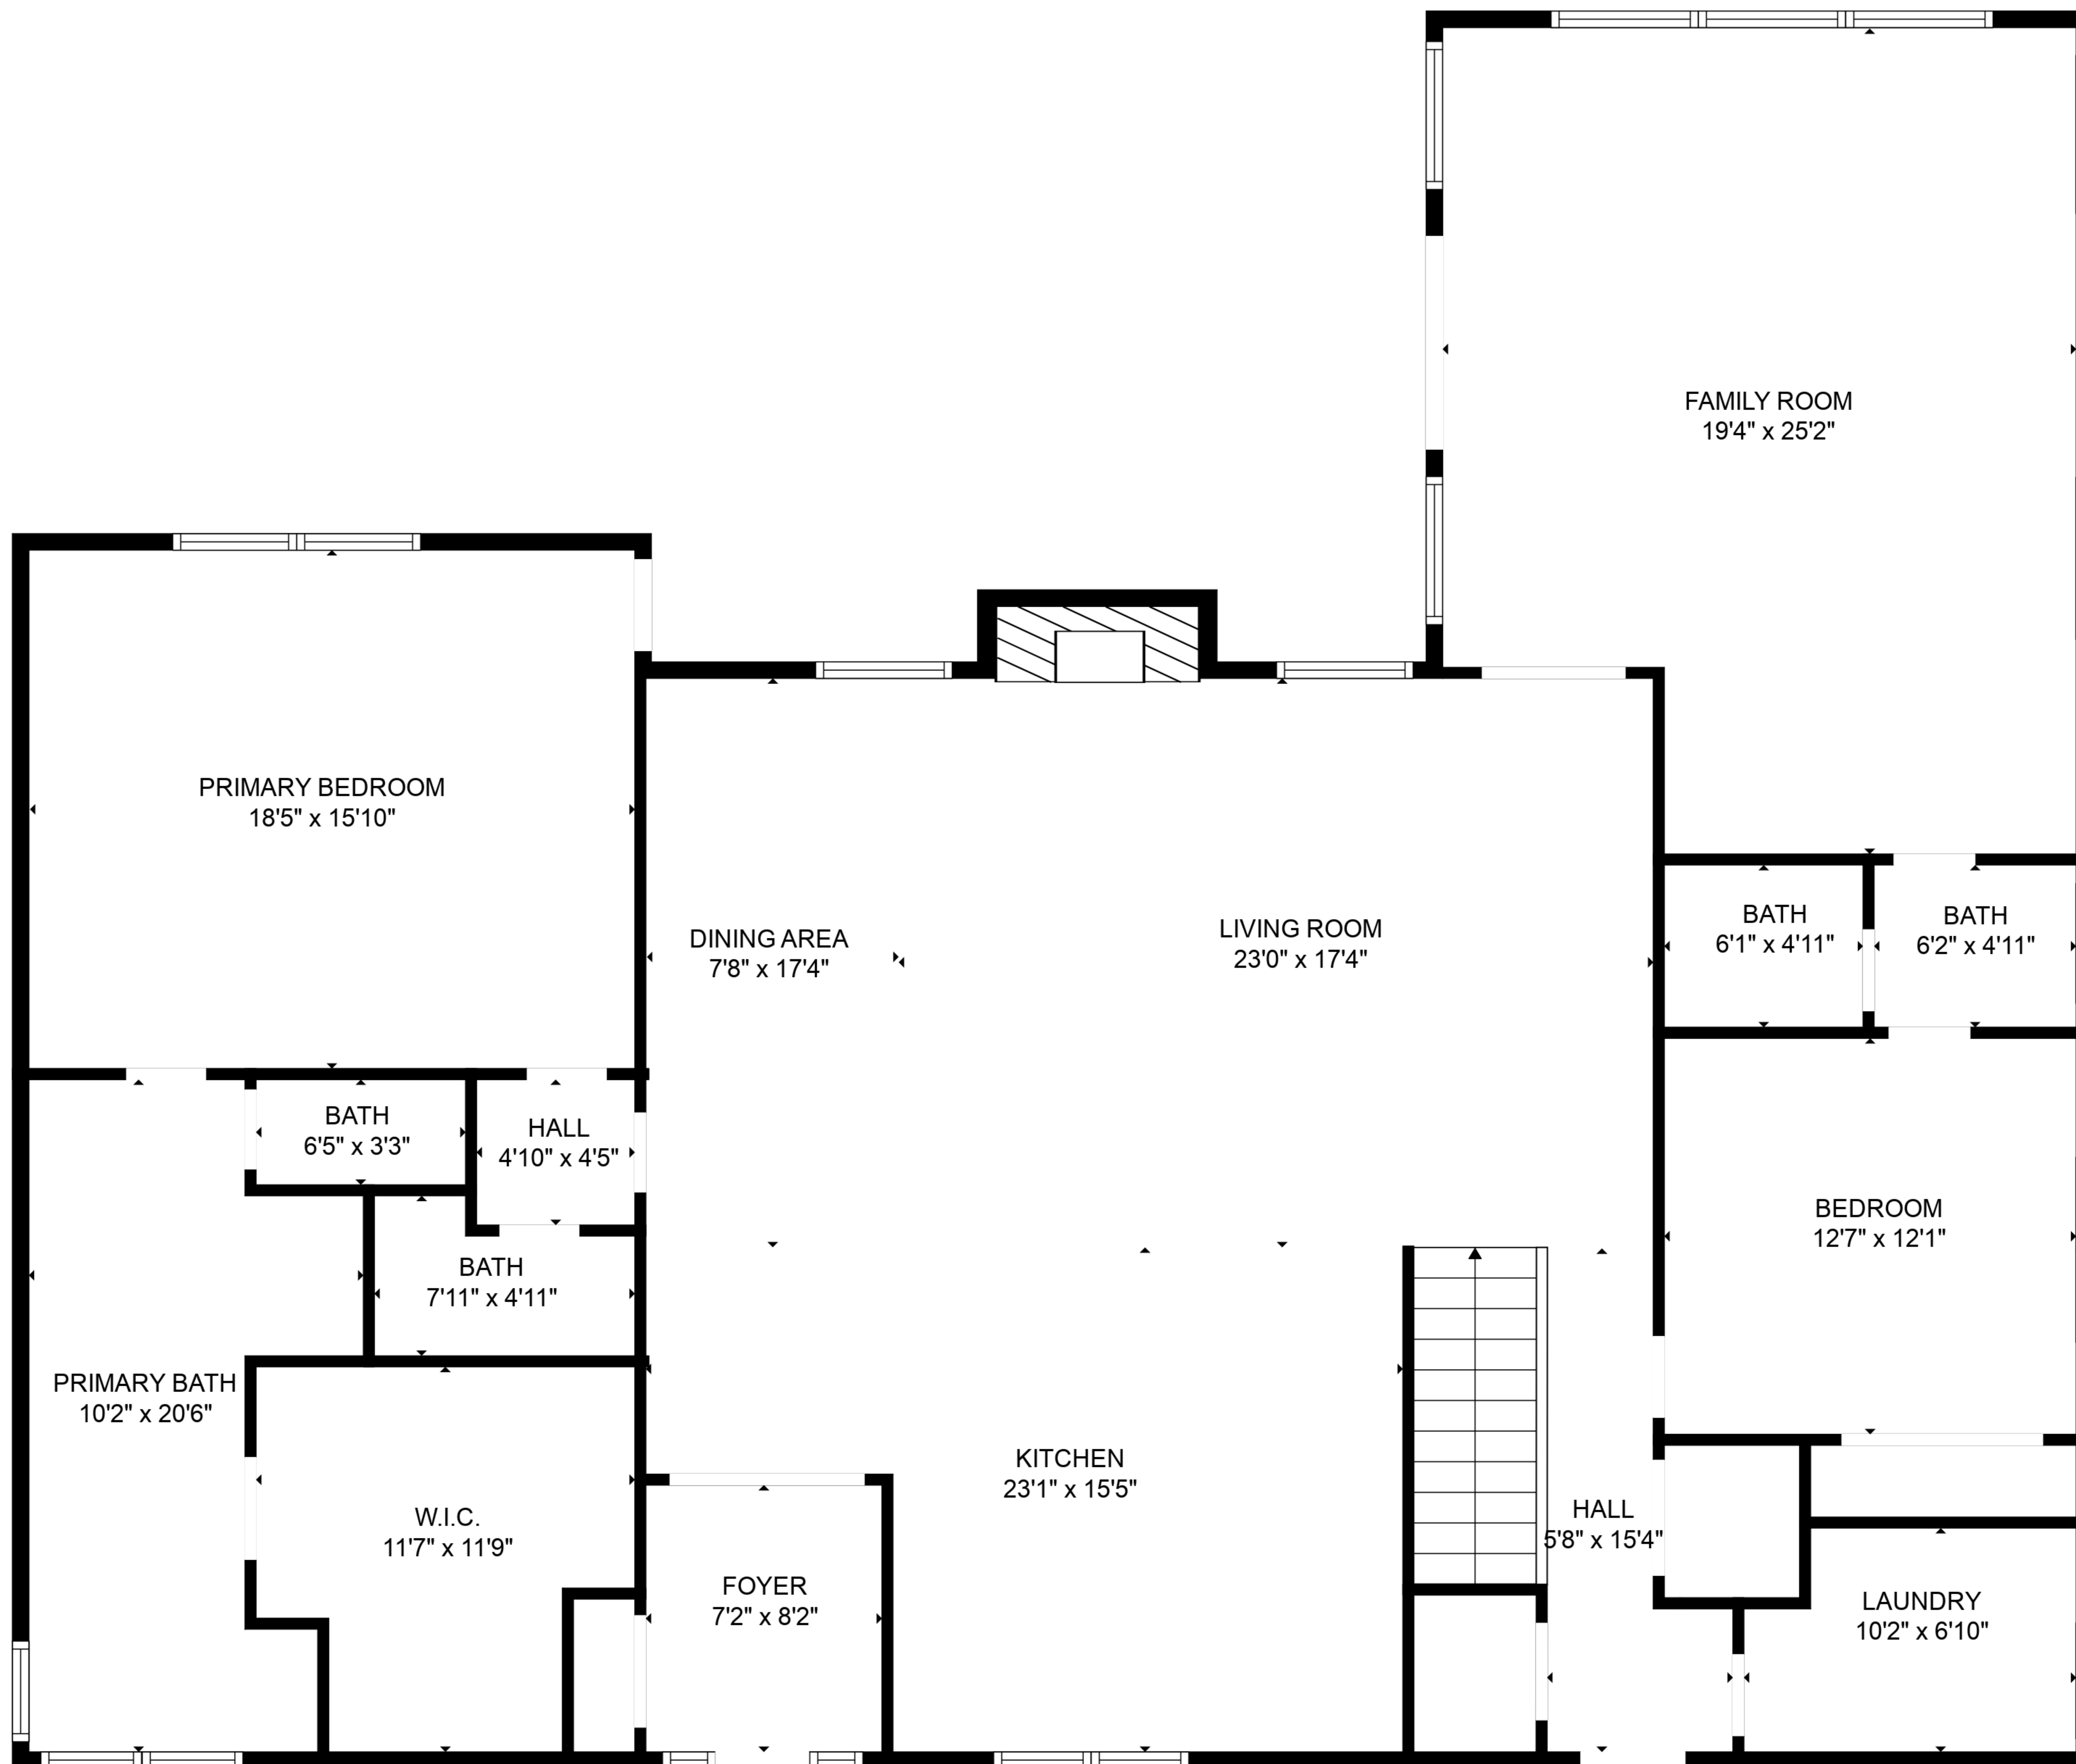

TOTAL: 4438 sq. ft
FLOOR 1: 1933 sq. ft, FLOOR 2: 2505 sq. ft
EXCLUDED AREAS: STORAGE: 89 sq. ft, FIREPLACE: 16 sq. ft

TOTAL: 4438 sq. ft
 FLOOR 1: 1933 sq. ft, FLOOR 2: 2505 sq. ft
 EXCLUDED AREAS: STORAGE: 89 sq. ft, FIREPLACE: 16 sq. ft

TOTAL: 4438 sq. ft
 FLOOR 1: 1933 sq. ft, FLOOR 2: 2505 sq. ft
 EXCLUDED AREAS: STORAGE: 89 sq. ft, FIREPLACE: 16 sq. ft