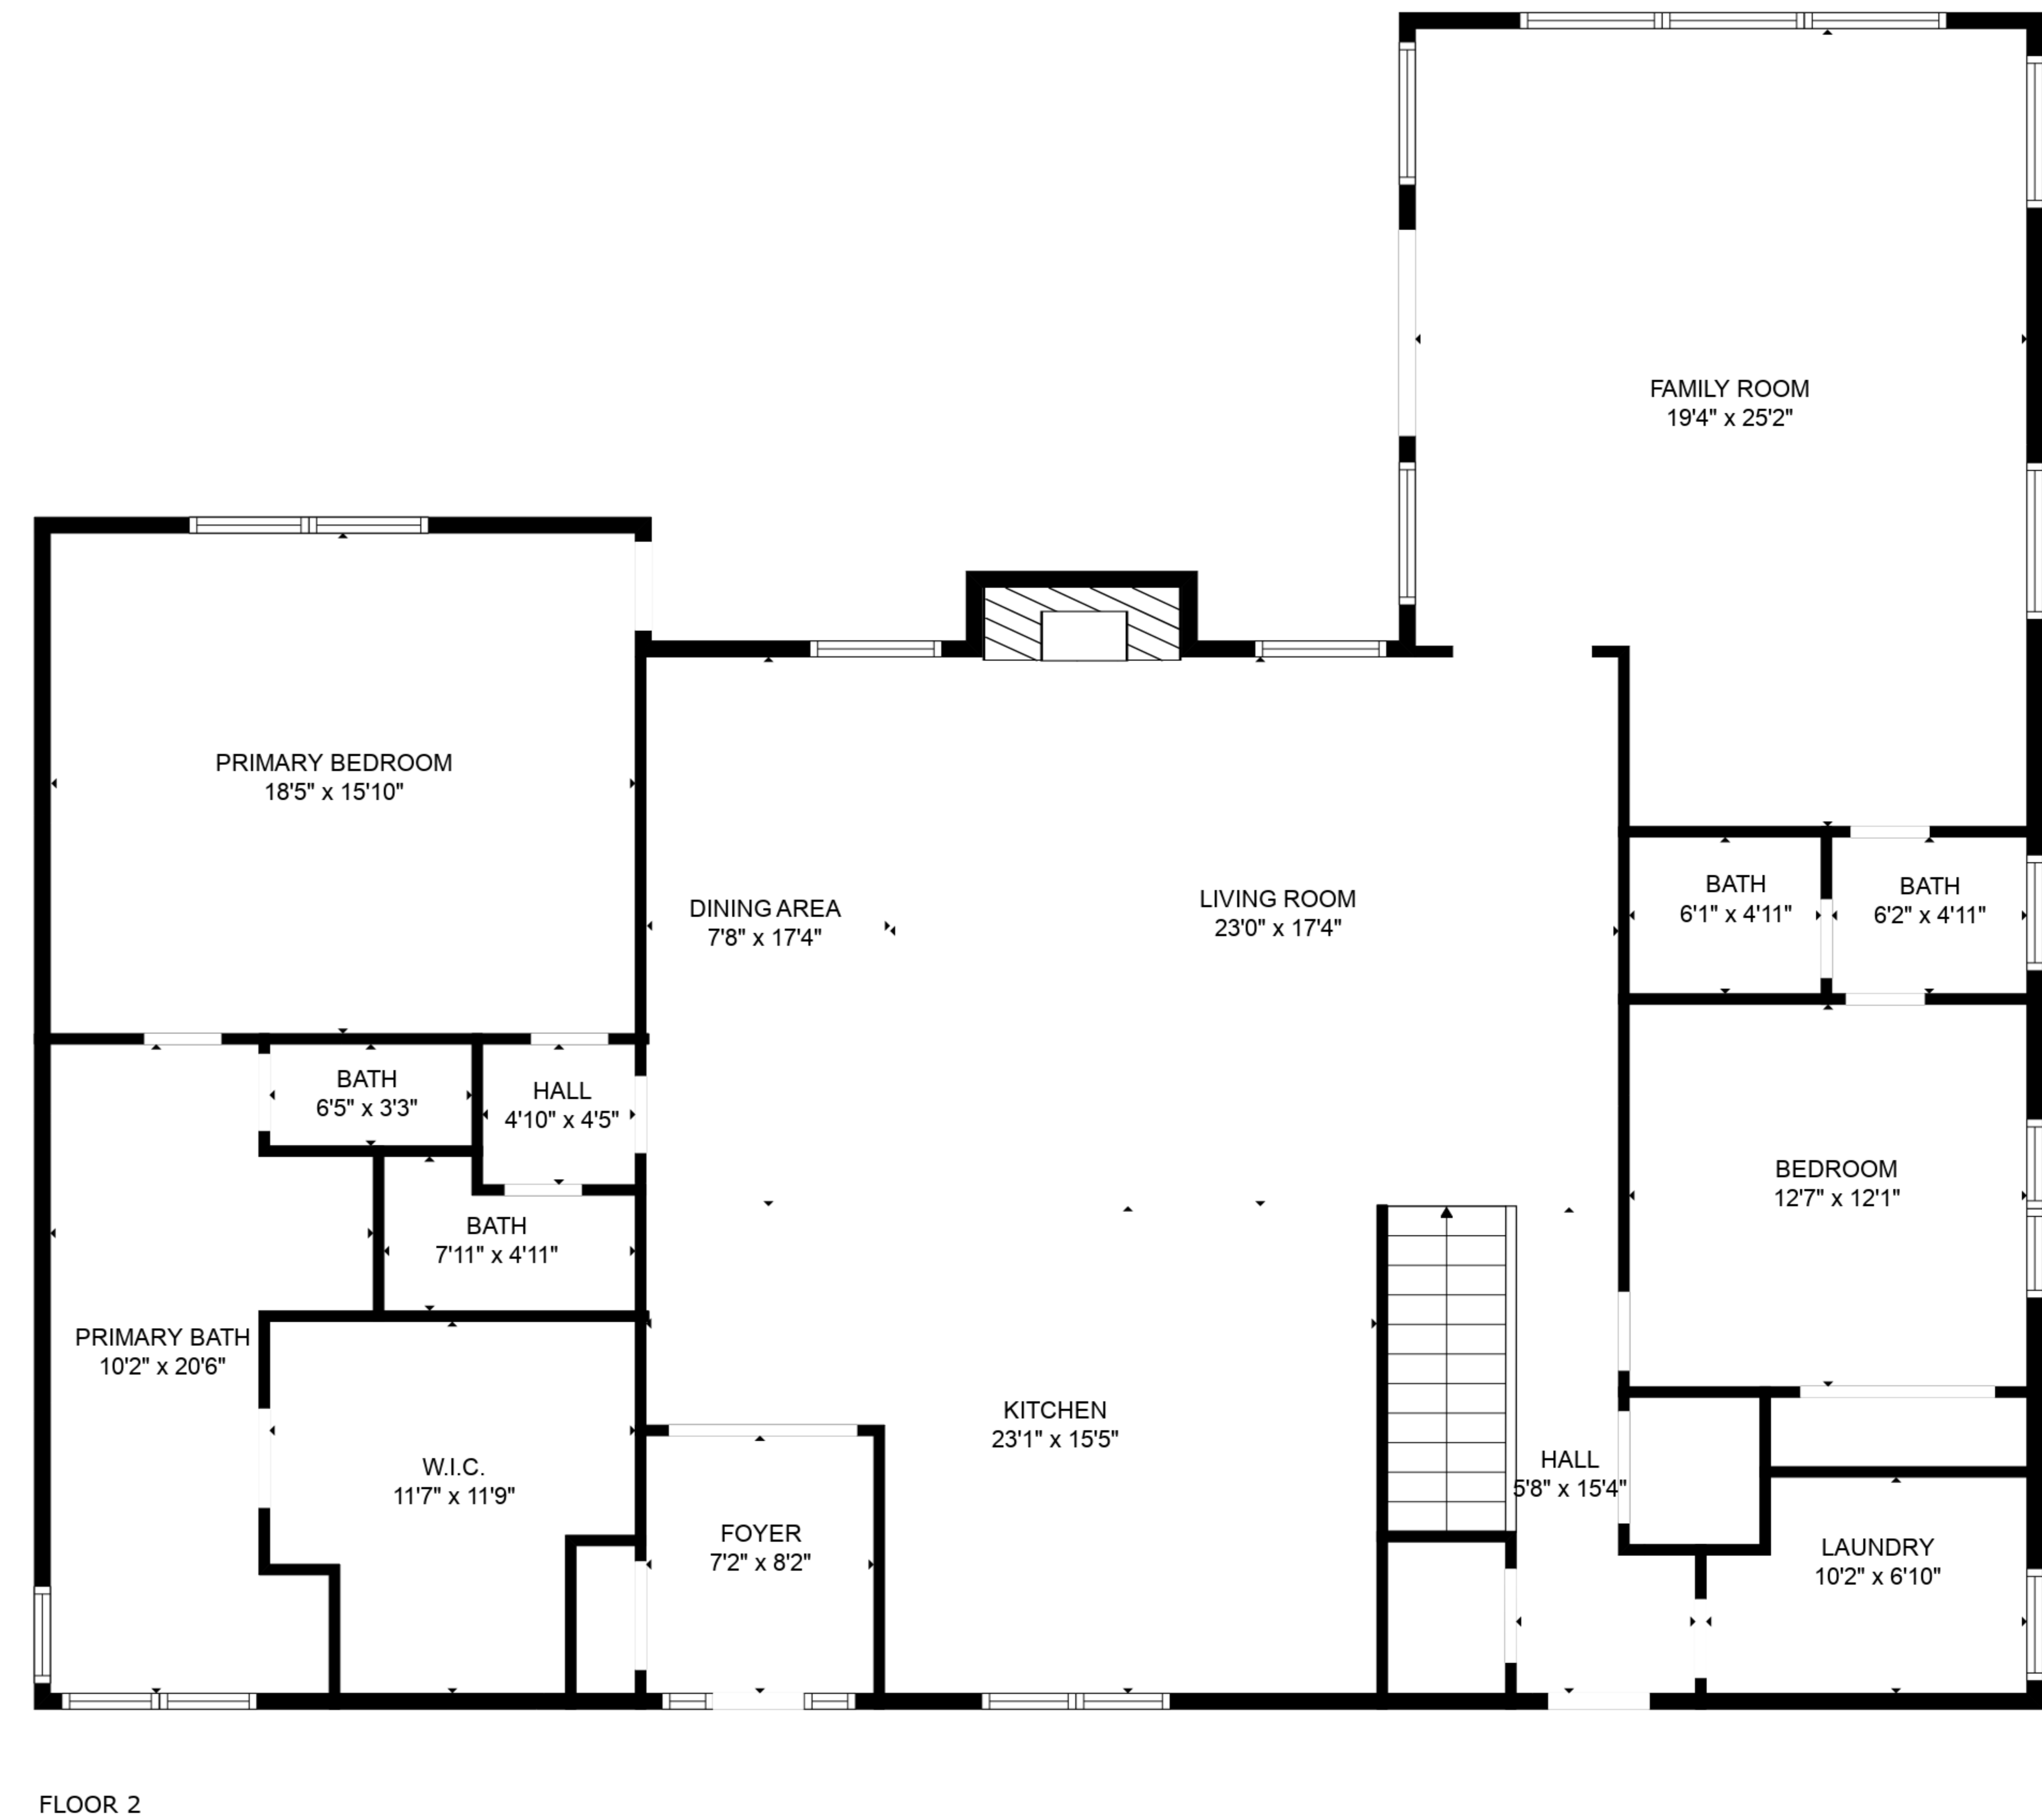

TOTAL: 4438 sq. ft
FLOOR 1: 1933 sq. ft, FLOOR 2: 2505 sq. ft
EXCLUDED AREAS: STORAGE: 89 sq. ft, FIREPLACE: 16 sq. ft

TOTAL: 4438 sq. ft
 FLOOR 1: 1933 sq. ft, FLOOR 2: 2505 sq. ft
 EXCLUDED AREAS: STORAGE: 89 sq. ft, FIREPLACE: 16 sq. ft

TOTAL: 4438 sq. ft
 FLOOR 1: 1933 sq. ft, FLOOR 2: 2505 sq. ft
 EXCLUDED AREAS: STORAGE: 89 sq. ft, FIREPLACE: 16 sq. ft