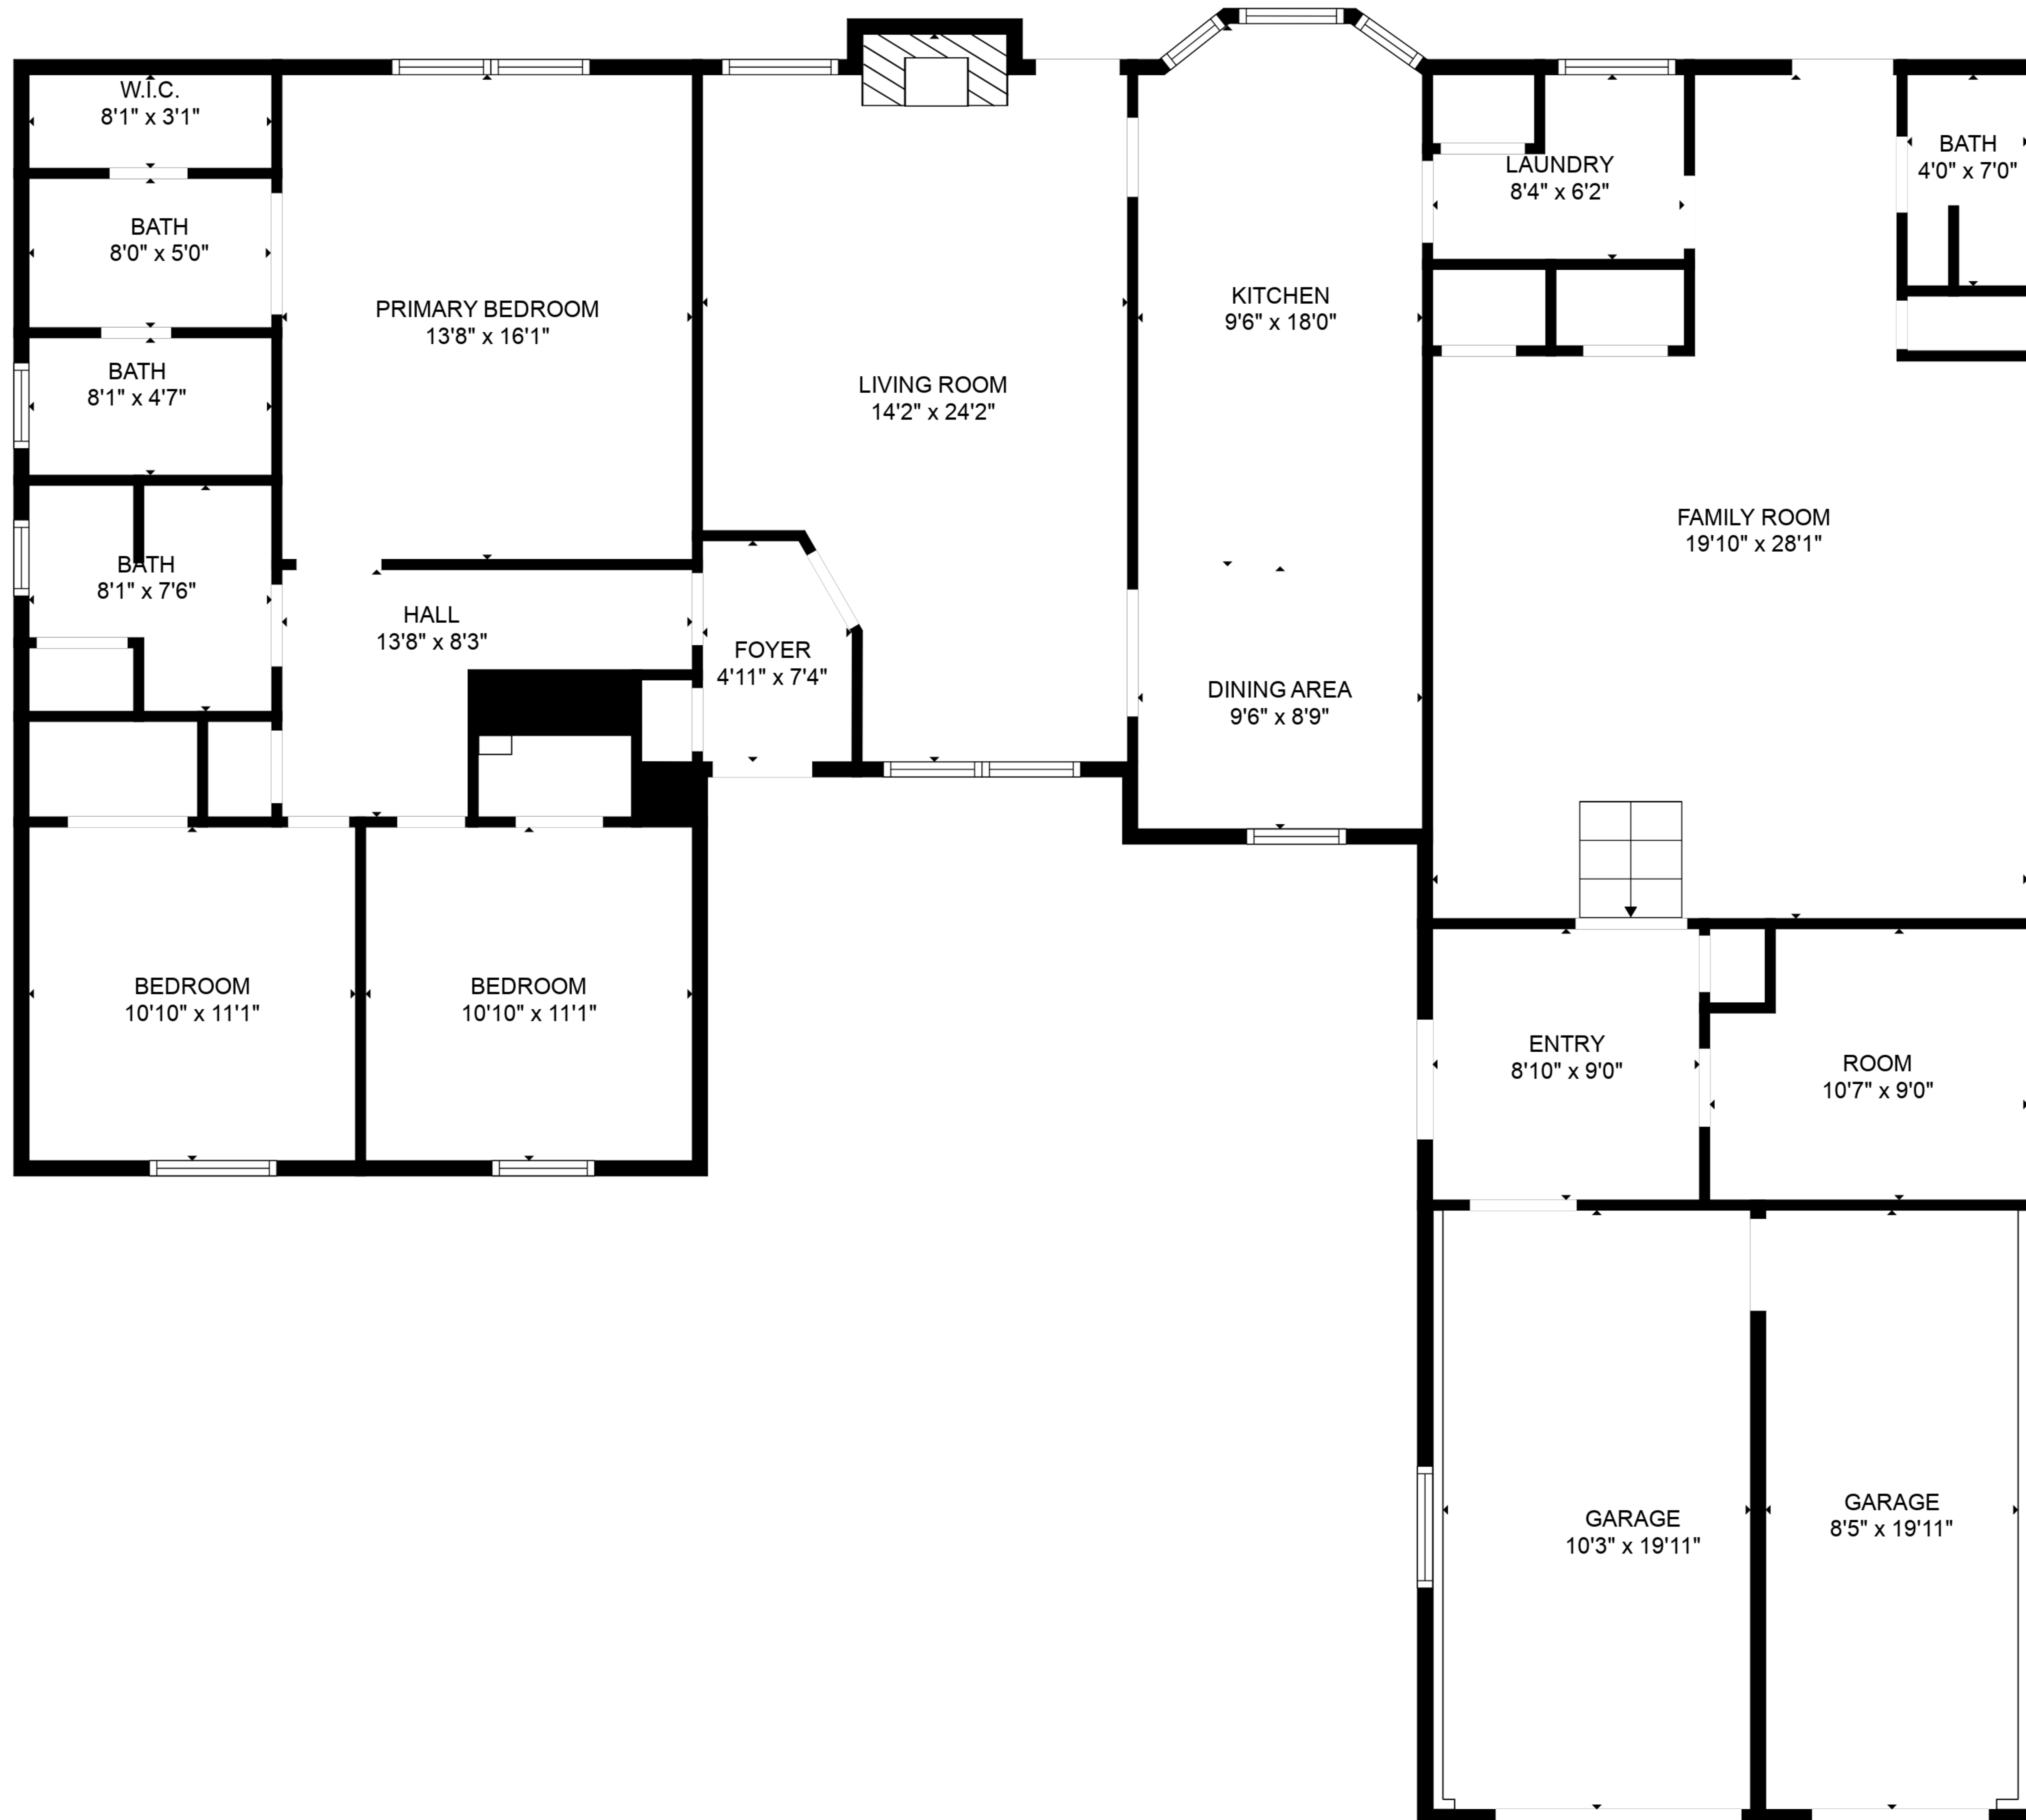

TOTAL: 2135 sq. ft
 FLOOR 1: 2135 sq. ft
 EXCLUDED AREAS: GARAGE: 384 sq. ft, FIREPLACE: 8 sq. ft

TOTAL: 2135 sq. ft
 FLOOR 1: 2135 sq. ft
 EXCLUDED AREAS: GARAGE: 384 sq. ft, FIREPLACE: 8 sq. ft