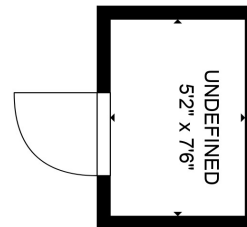

PARKING

PATIO

2 CAR PARKING  
45'4" x 17'1"

GROSS INTERNAL AREA  
FLOOR 1: 1698 sq. ft  
TOTAL: 1698 sq. ft

SIZES AND DIMENSIONS ARE APPROXIMATE, ACTUAL MAY VARY.