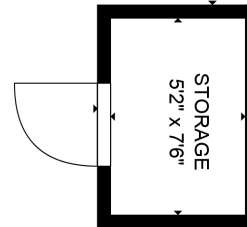

PARKING

PATIO

2 CAR PARKING  
45'4" x 17'1"

GROSS INTERNAL AREA  
FLOOR 1: 1698 sq. ft  
TOTAL: 1698 sq. ft

SIZES AND DIMENSIONS ARE APPROXIMATE, ACTUAL MAY VARY.