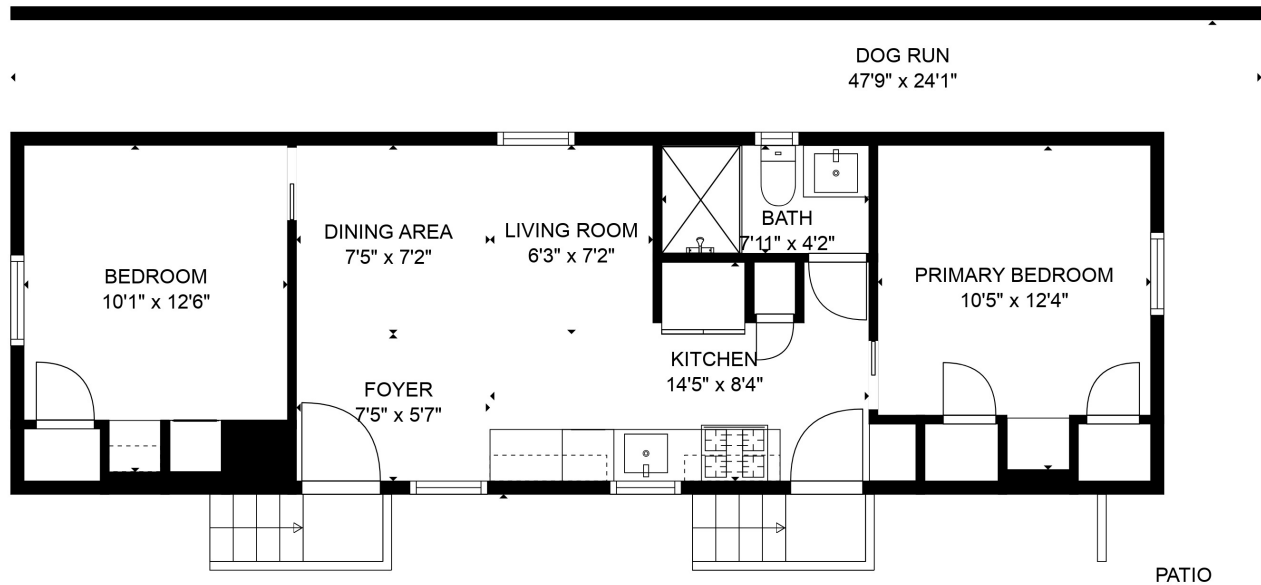

PARKING

PATIO

2 CAR PARKING  
45'4" x 17'1"

GROSS INTERNAL AREA  
FLOOR 1: 1698 sq. ft  
TOTAL: 1698 sq. ft

SIZES AND DIMENSIONS ARE APPROXIMATE, ACTUAL MAY VARY.