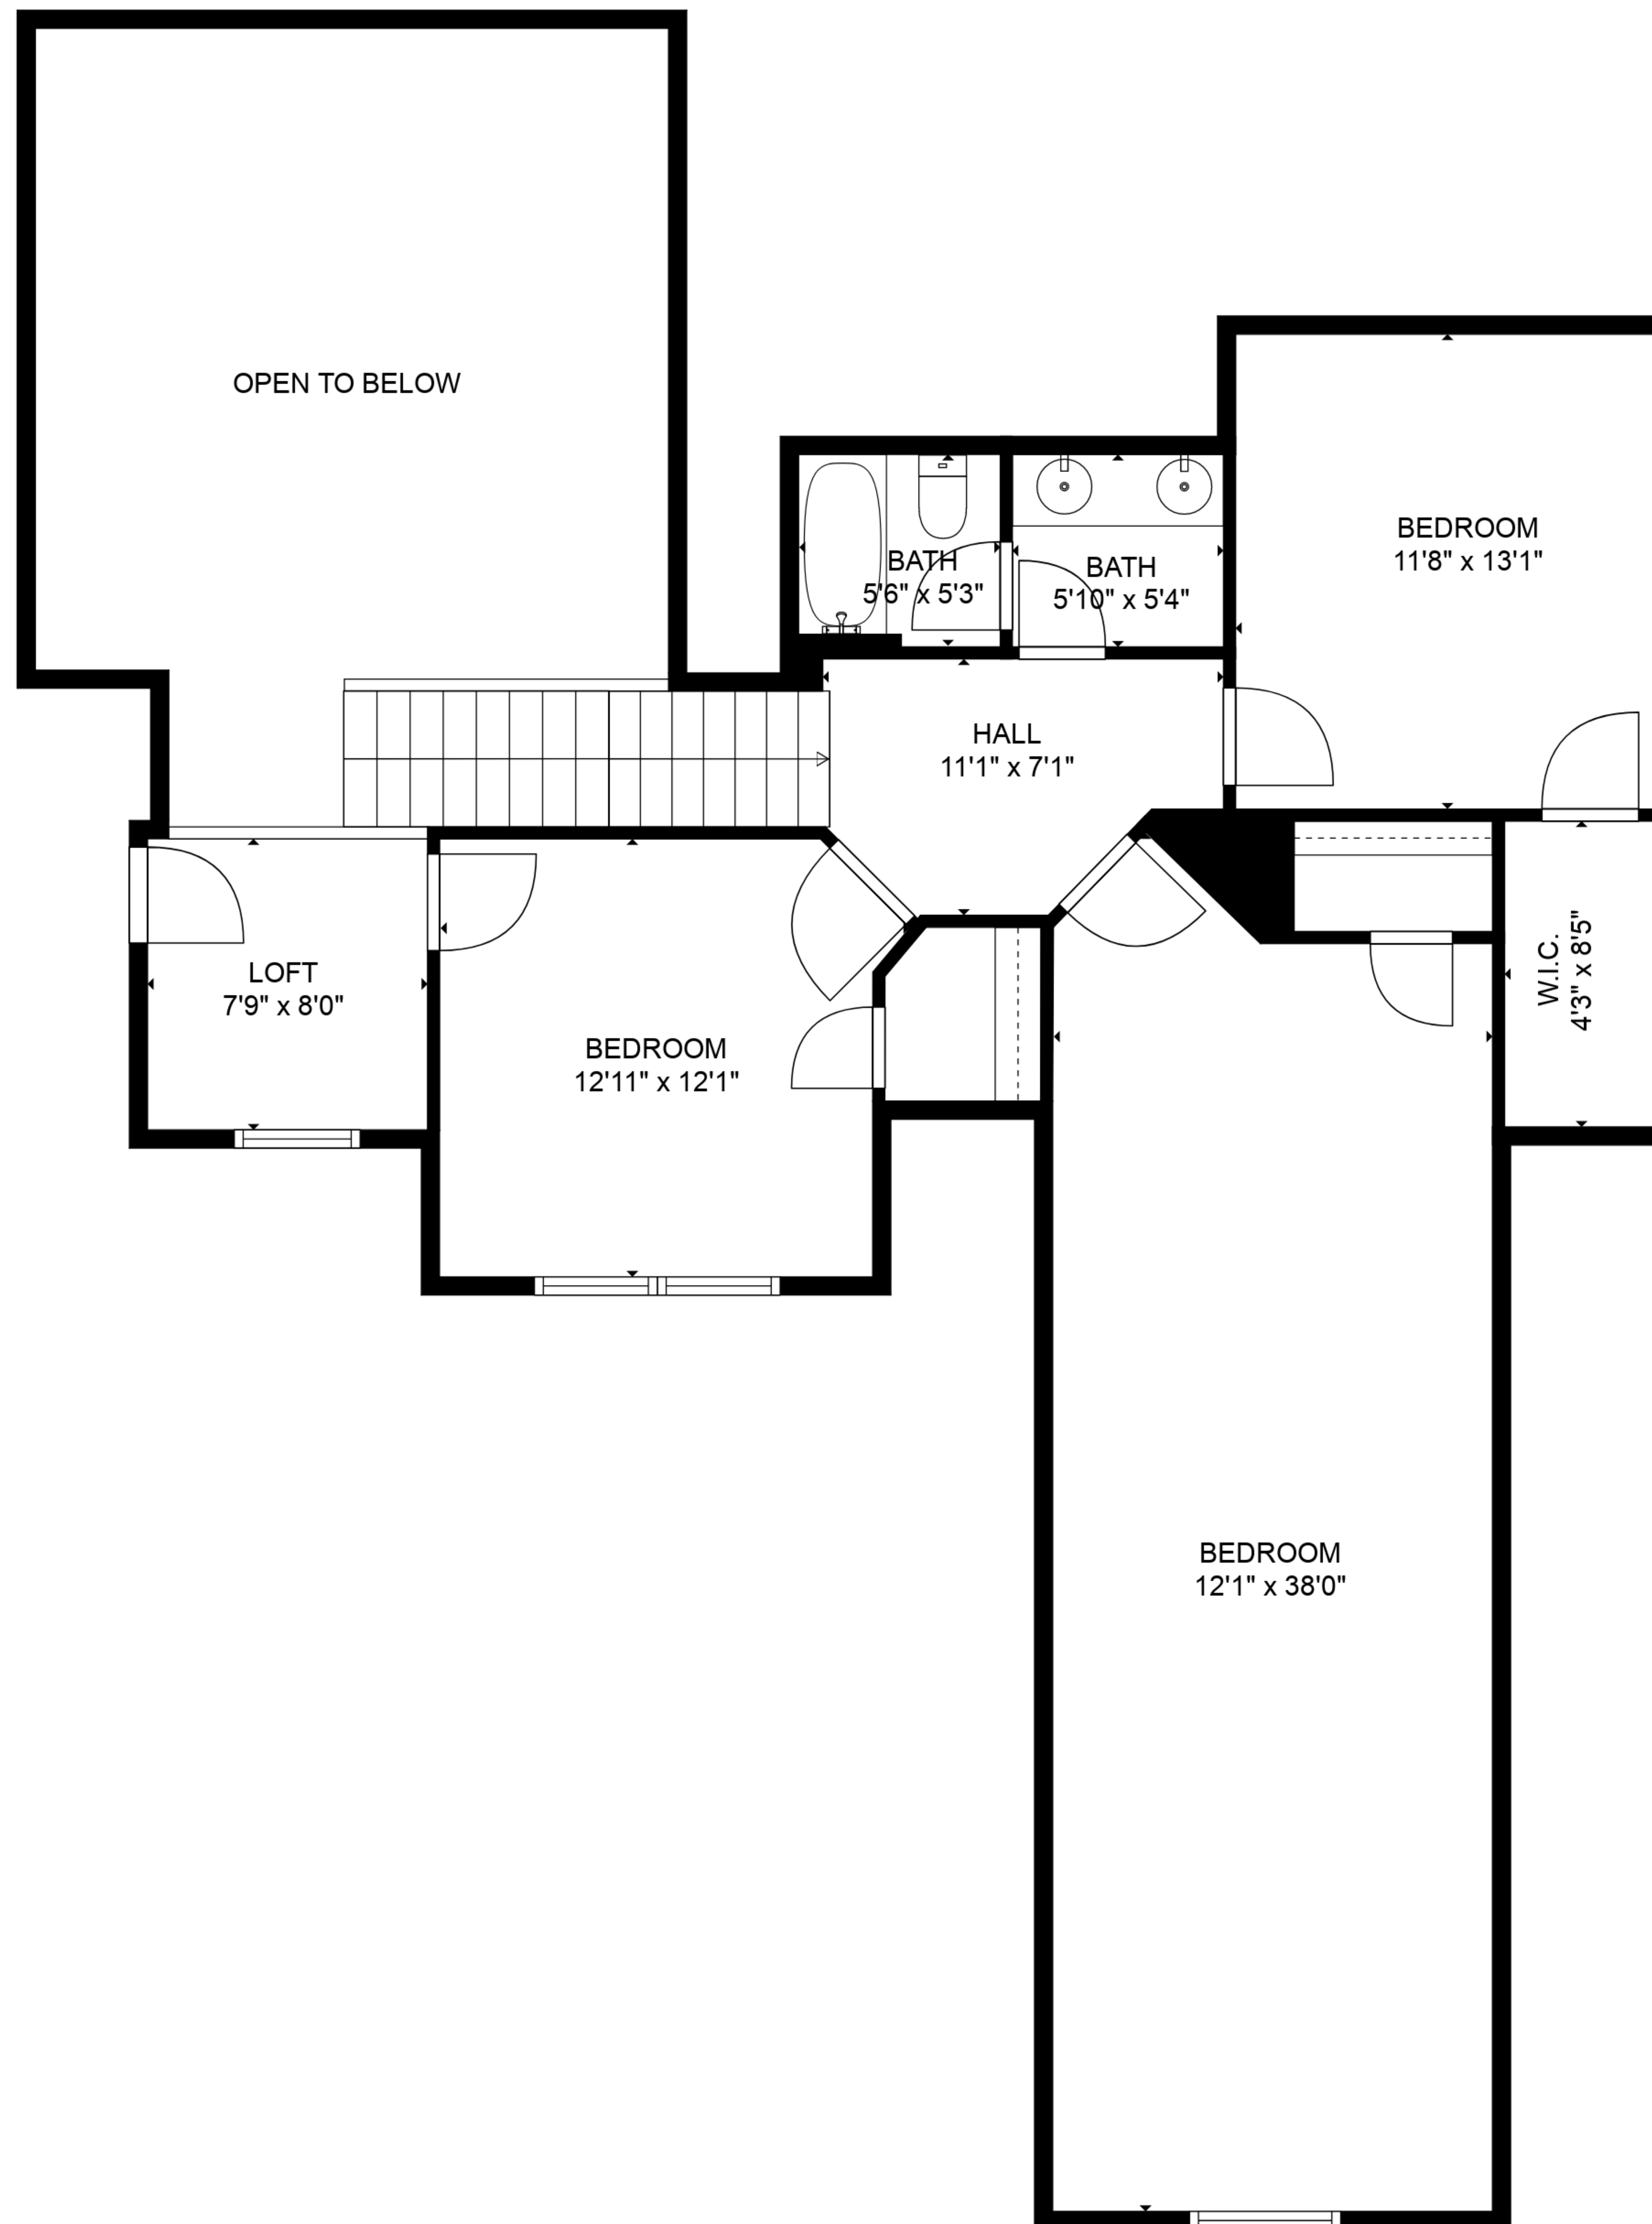

TOTAL: 3045 sq. ft

FLOOR 1: 1959 sq. ft, FLOOR 2: 1086 sq. ft

EXCLUDED AREAS: GARAGE: 750 sq. ft, PATIO: 1083 sq. ft, COVERED PATIO: 475 sq. ft,
 PORCH: 109 sq. ft, OPEN TO BELOW: 332 sq. ft

SIZES AND DIMENSIONS ARE APPROXIMATE, ACTUAL MAY VARY.