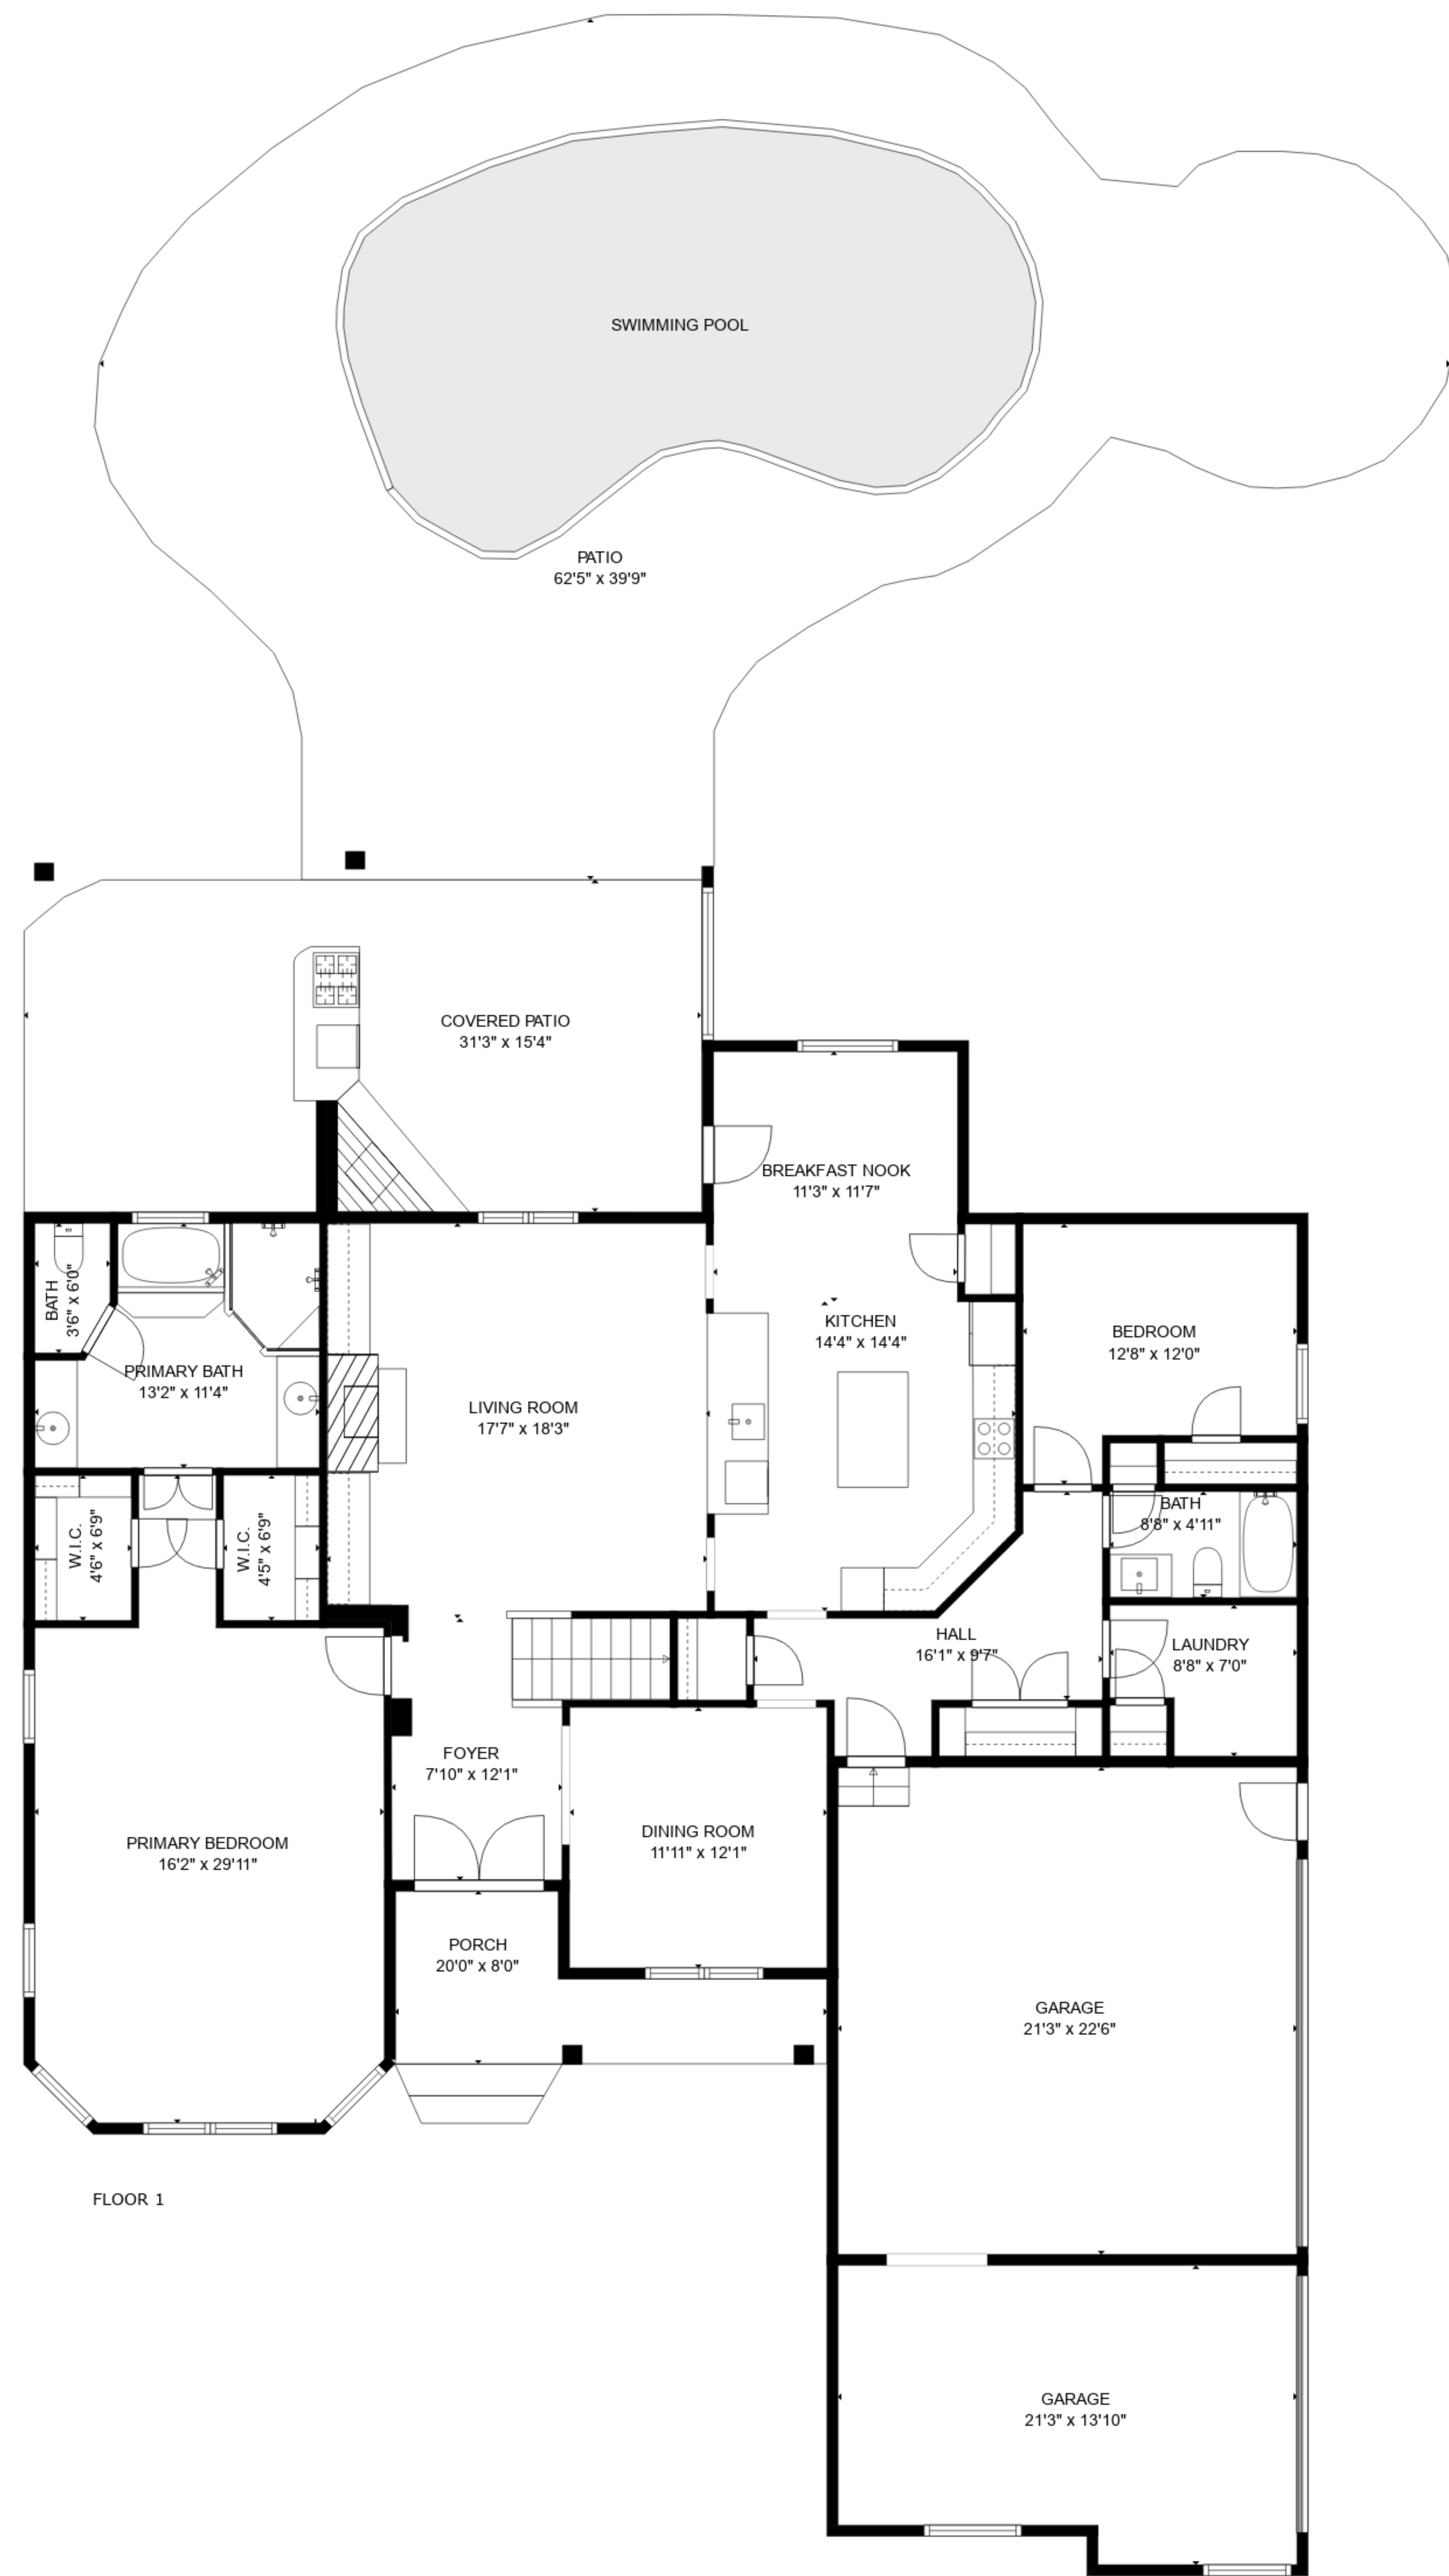

TOTAL: 3045 sq. ft

FLOOR 1: 1959 sq. ft, FLOOR 2: 1086 sq. ft

EXCLUDED AREAS: GARAGE: 750 sq. ft, PATIO: 1083 sq. ft, COVERED PATIO: 475 sq. ft,
 PORCH: 109 sq. ft, OPEN TO BELOW: 332 sq. ft

SIZES AND DIMENSIONS ARE APPROXIMATE, ACTUAL MAY VARY.