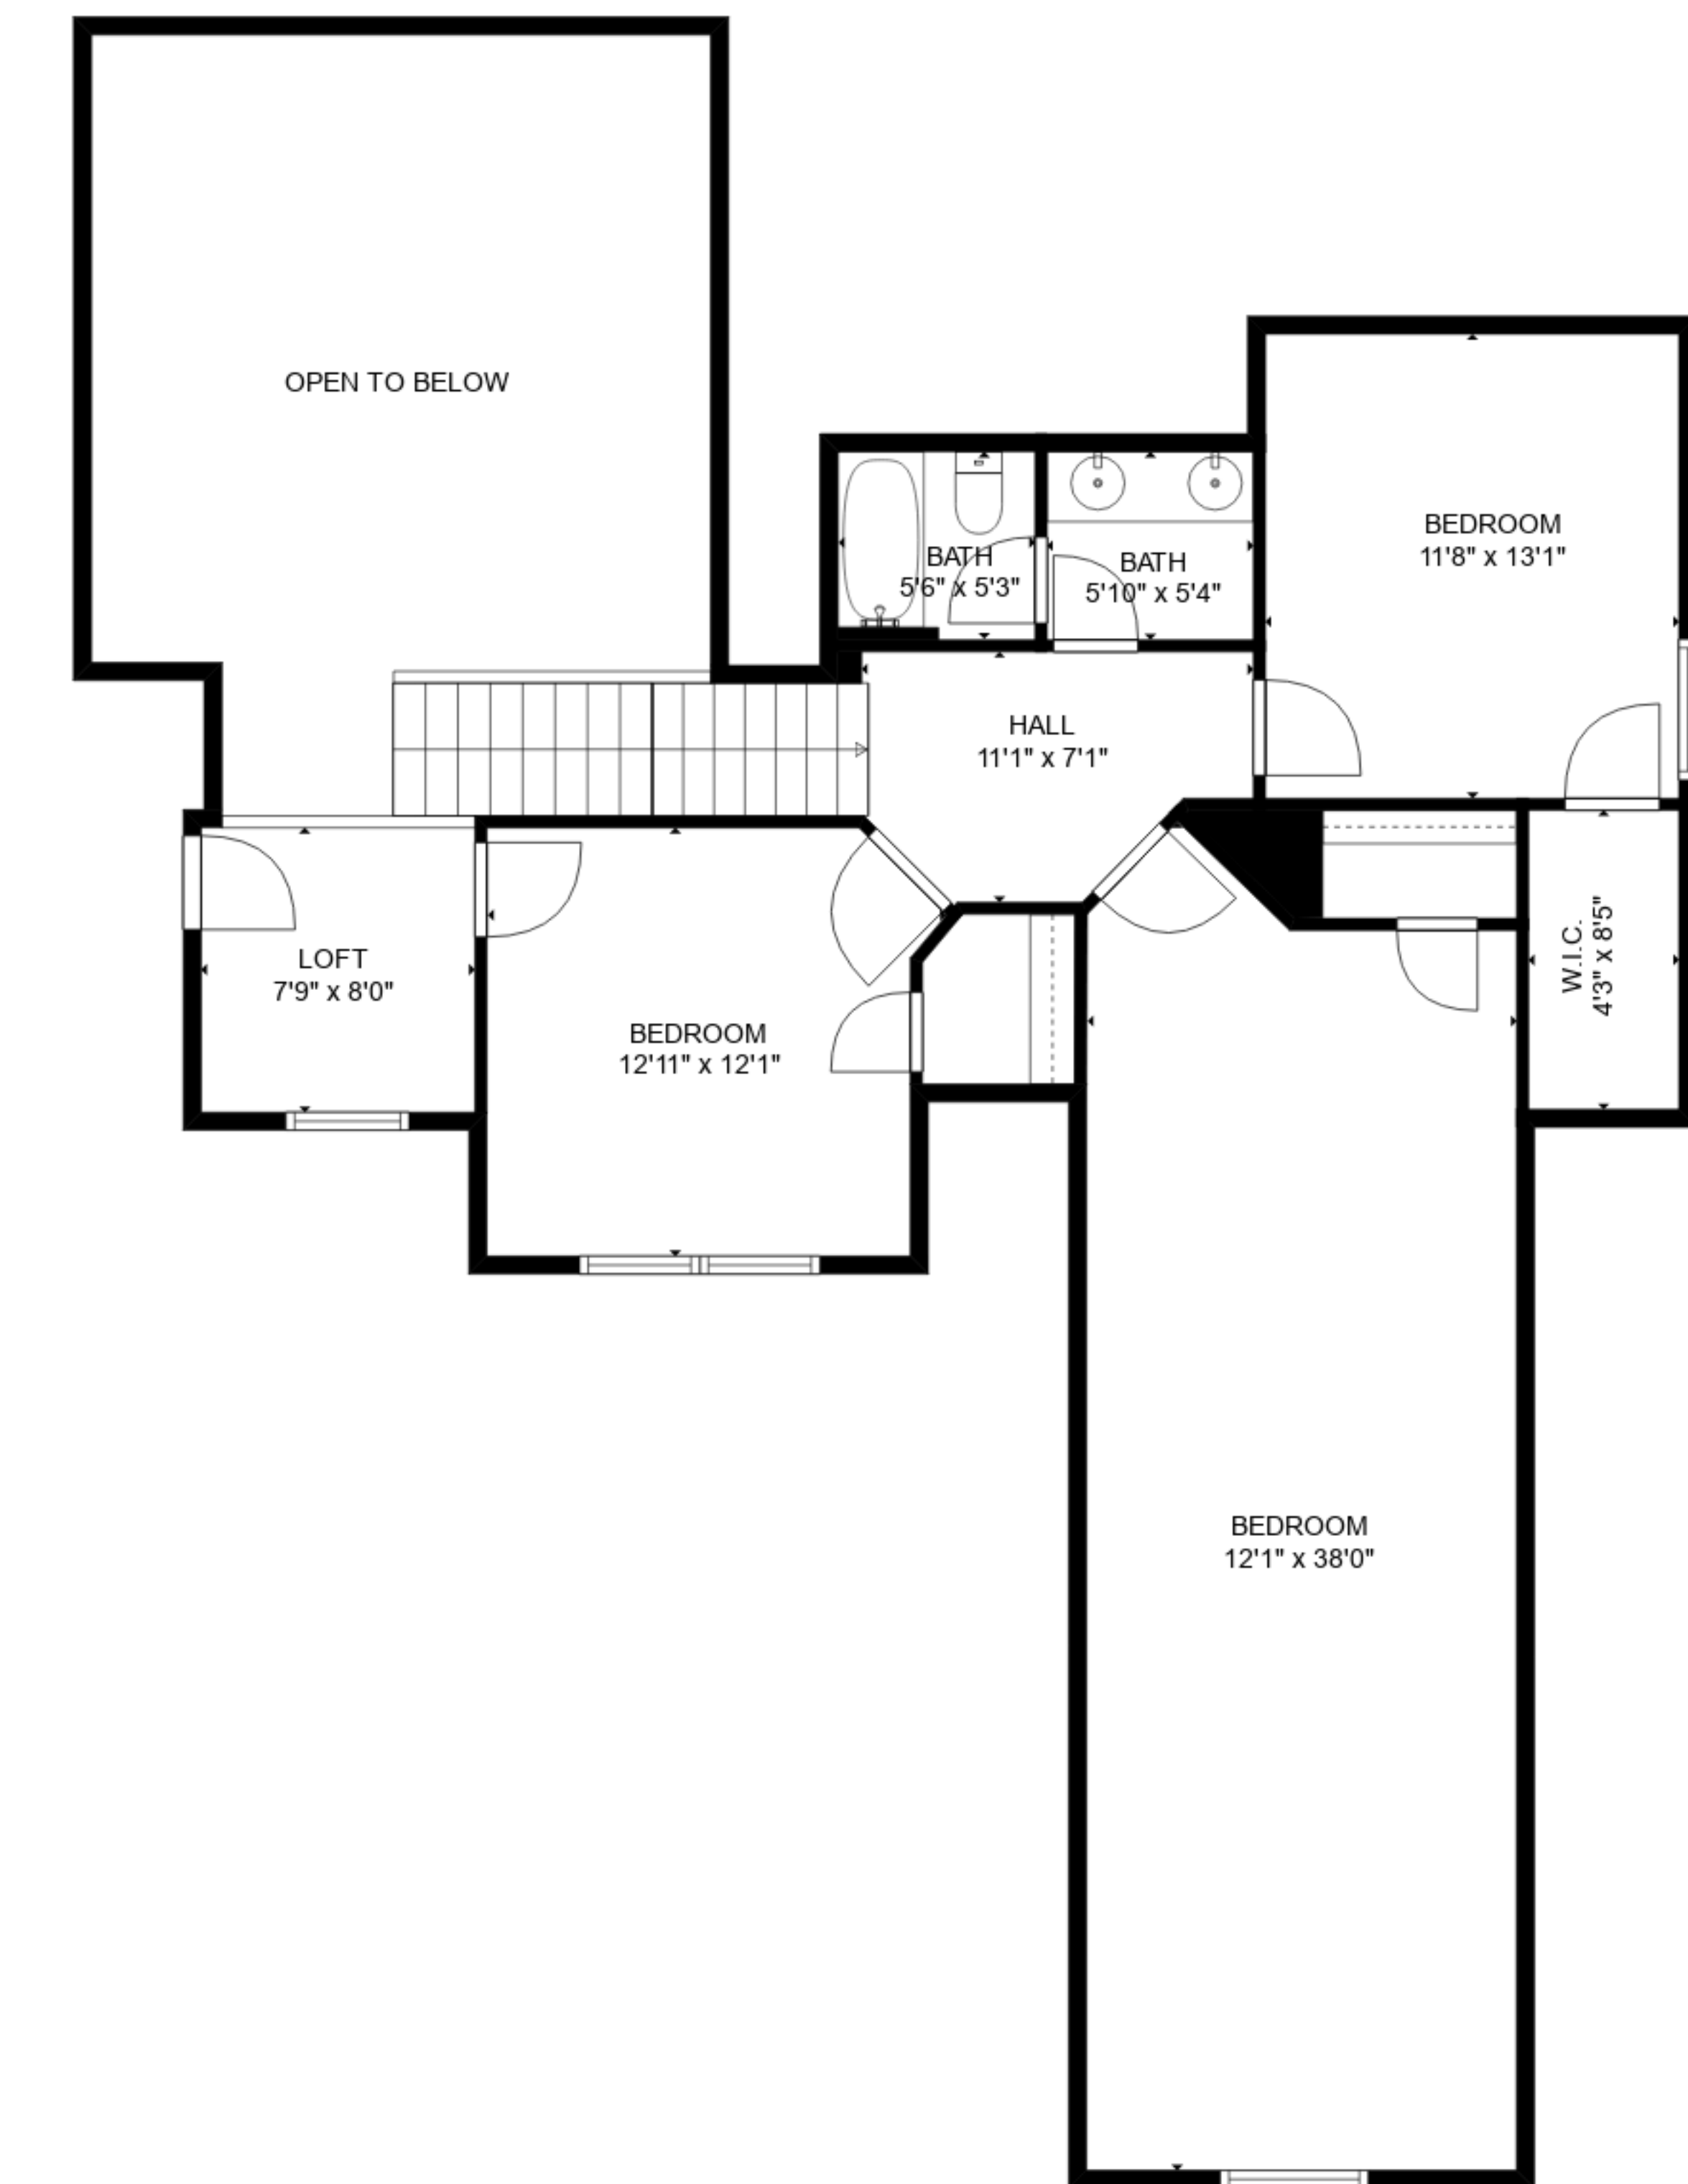

TOTAL: 3045 sq. ft

FLOOR 1: 1959 sq. ft, FLOOR 2: 1086 sq. ft

EXCLUDED AREAS: GARAGE: 750 sq. ft, PATIO: 1083 sq. ft, COVERED PATIO: 475 sq. ft,
 PORCH: 109 sq. ft, OPEN TO BELOW: 332 sq. ft

SIZES AND DIMENSIONS ARE APPROXIMATE, ACTUAL MAY VARY.